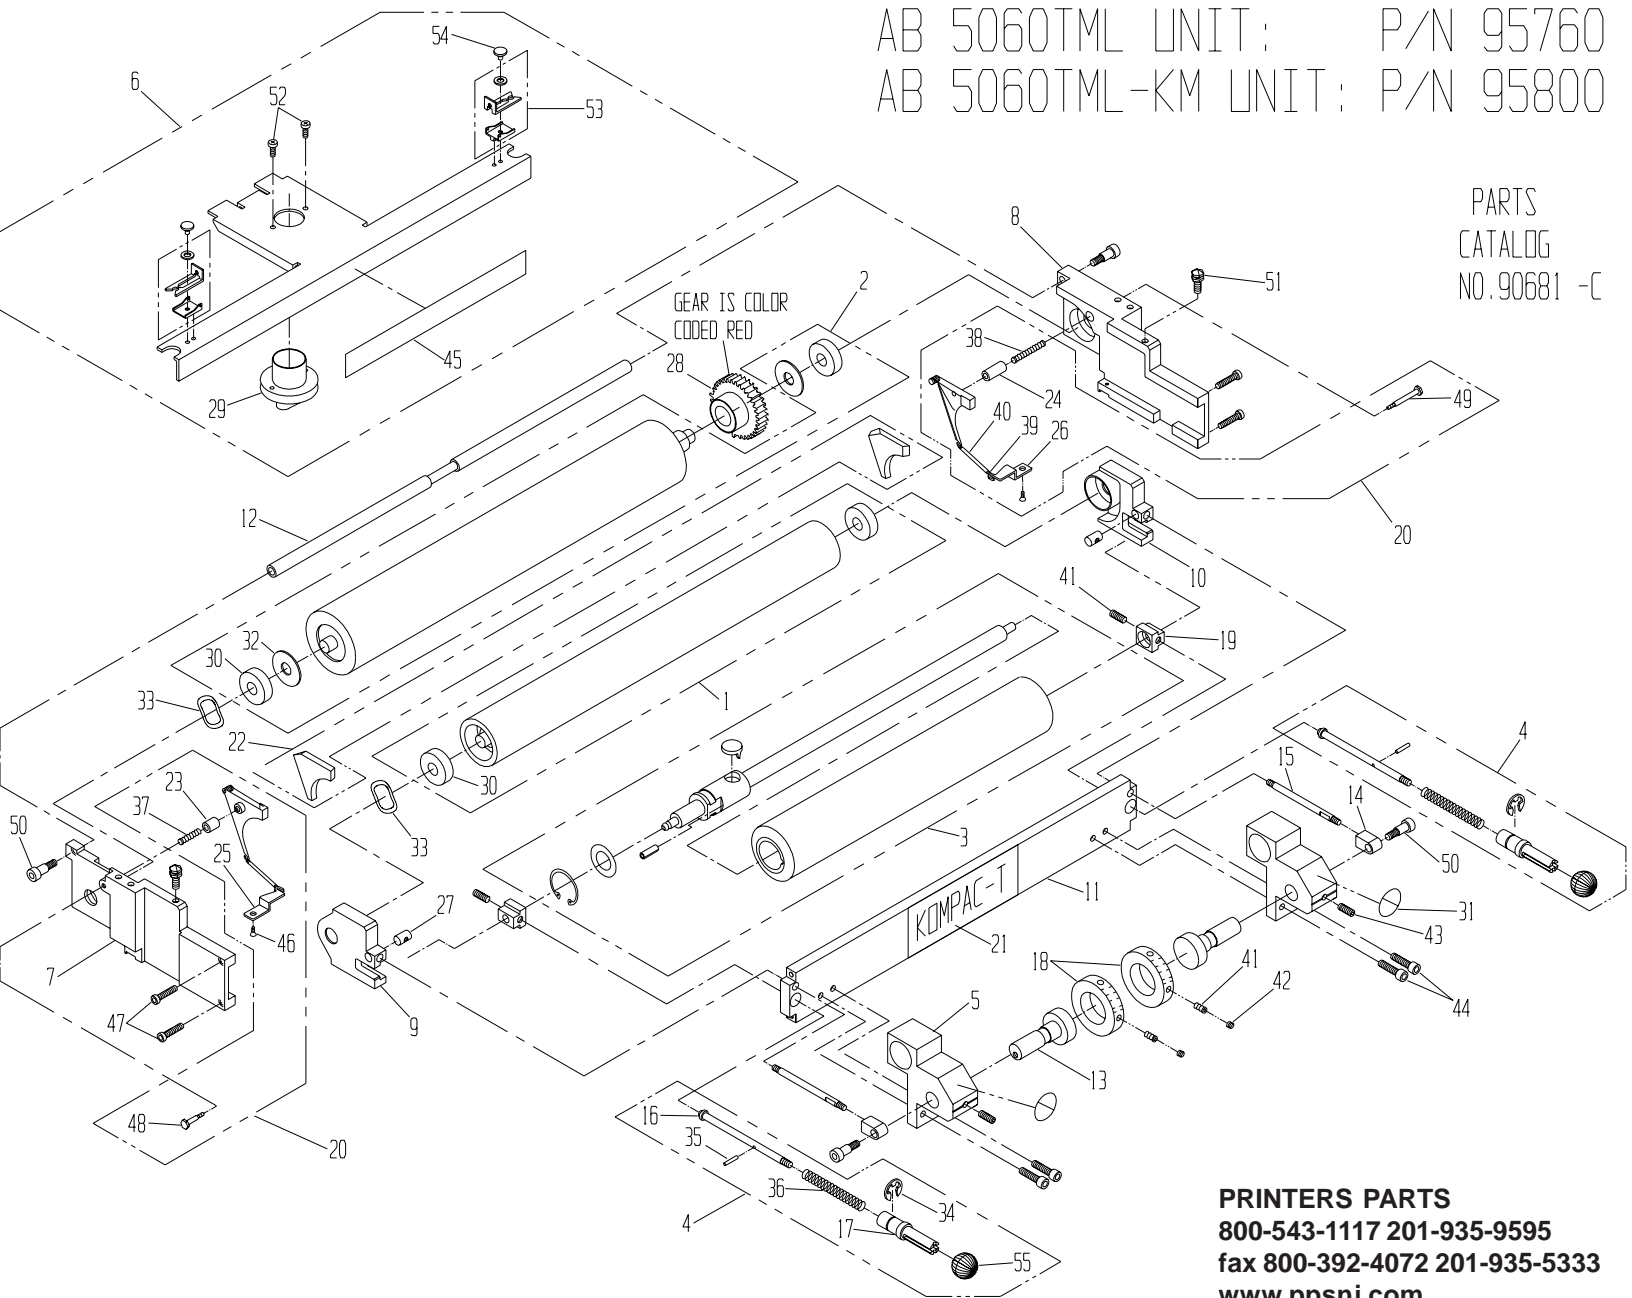

AB 5060TML UNIT: P/N 95760
AB 5060TML-KM UNIT: P/N 95800

PARTS
CATALOG
NO. 90681 -C

PRINTERS PARTS
800-543-1117 201-935-9595
fax 800-392-4072 201-935-5333
www.ppsnj.com

* PART IS INCLUDED IN OUTLINED SUBASSEMBLY

55.	92055	BALL KNOB	*
54.	92072	RIVET	*
53.	92058	LATCH (SPRING, SLIDE, WASHER)	*
52.	91806	6-32 x 3/8 SCREW	*
51.	92073	THREADED STUD	2
50.	91796	1/4 x 3/8 SHOULDER SCREW	4
49.	92296	R.H. SHOULDER BOLT	*
48.	92295	L.H. SHOULDER BOLT	*
47.	91836	8-32 x 3/4 SOC HEAD CAP SCREW	4
46.	91802	3-48 x 1/4 FLAT HEAD SCREW	2
45.	92494	WARNING DECAL	*
44.	91833	10-32 x 3/4 CAP SCREW	4
43.	91813	10-24 x 1/2 SET SCREW	2
42.	91810	10-24 x 1/8 SLOTTED SET SCREW	2
41.	91811	10-24 x 1/4 SET SCREW	4
40.	92259	SPRING COVER	*
39.	92236	TAB SPRING	*
38.	92238	R.H. COMPRESSION SPRING	*
37.	92299	L.H. COMPRESSION SPRING	*
ITEM	PART NO.	DESCRIPTION	QTY.

36.	95443	COMPRESSION SPRING	*
35.	91940	3/32 x 1/2 ROLL PIN	*
34.	91934	7/16 E-RING	*
33.	92491	WAVE WASHER	2
32.	92415	THRUST WASHER	*
31.	92601	INWARD NIP DECAL	2
30.	92401	BEARING	*
29.	92604	NOZZLE	*
28.	95540	AB 5060 GEAR CLUTCH ASSY	1
27.	95467	ROD SWIVEL	2
26.	92298	R.H. TAB	*
25.	92297	L.H. TAB	*
24.	92294	R.H. GUIDE PIN	*
23.	92293	L.H. GUIDE PIN	*
22.	92370	SEAL SET	1
21.	91004	KOMPAC-T NAMEPLATE	1
20.	92670	COMPLETE BACKING PLATE ASSY	1
19.	91295	OSCILLATOR BLOCK	2
ITEM	PART NO.	DESCRIPTION	QTY.

18.	92222	METERING GAUGE	2
17.	95442	OSCILLATOR DETENT	*
16.	95441	OSCILLATOR LOCKING PIN	*
15.	95466	CALIBRATION ROD	2
14.	95465	ROD END	2
13.	95464	CALIBRATION ECCENTRIC	2
12.	95026	TIE BAR	1
11.	95433	END CAP	1
10.	95454	R.H. SLIDE BLOCK	1
9.	95455	L.H. SLIDE BLOCK	1
8.	95742	R.H. END FRAME	1
7.	95744	L.H. END FRAME	1
6.	95520	UNIT COVER ASSY	1
5.	95431	BEARING BLOCK	2
4.	95440	RETRACTABLE OSC. PLINGER ASSY	2
3.	91315	OSCILLATING ROLLER ASSY	1
2.	95500	FORM ROLLER W/BEARINGS	1
1.	95510	METERING ROLLER W/BEARINGS	1
ITEM	PART NO.	DESCRIPTION	QTY.