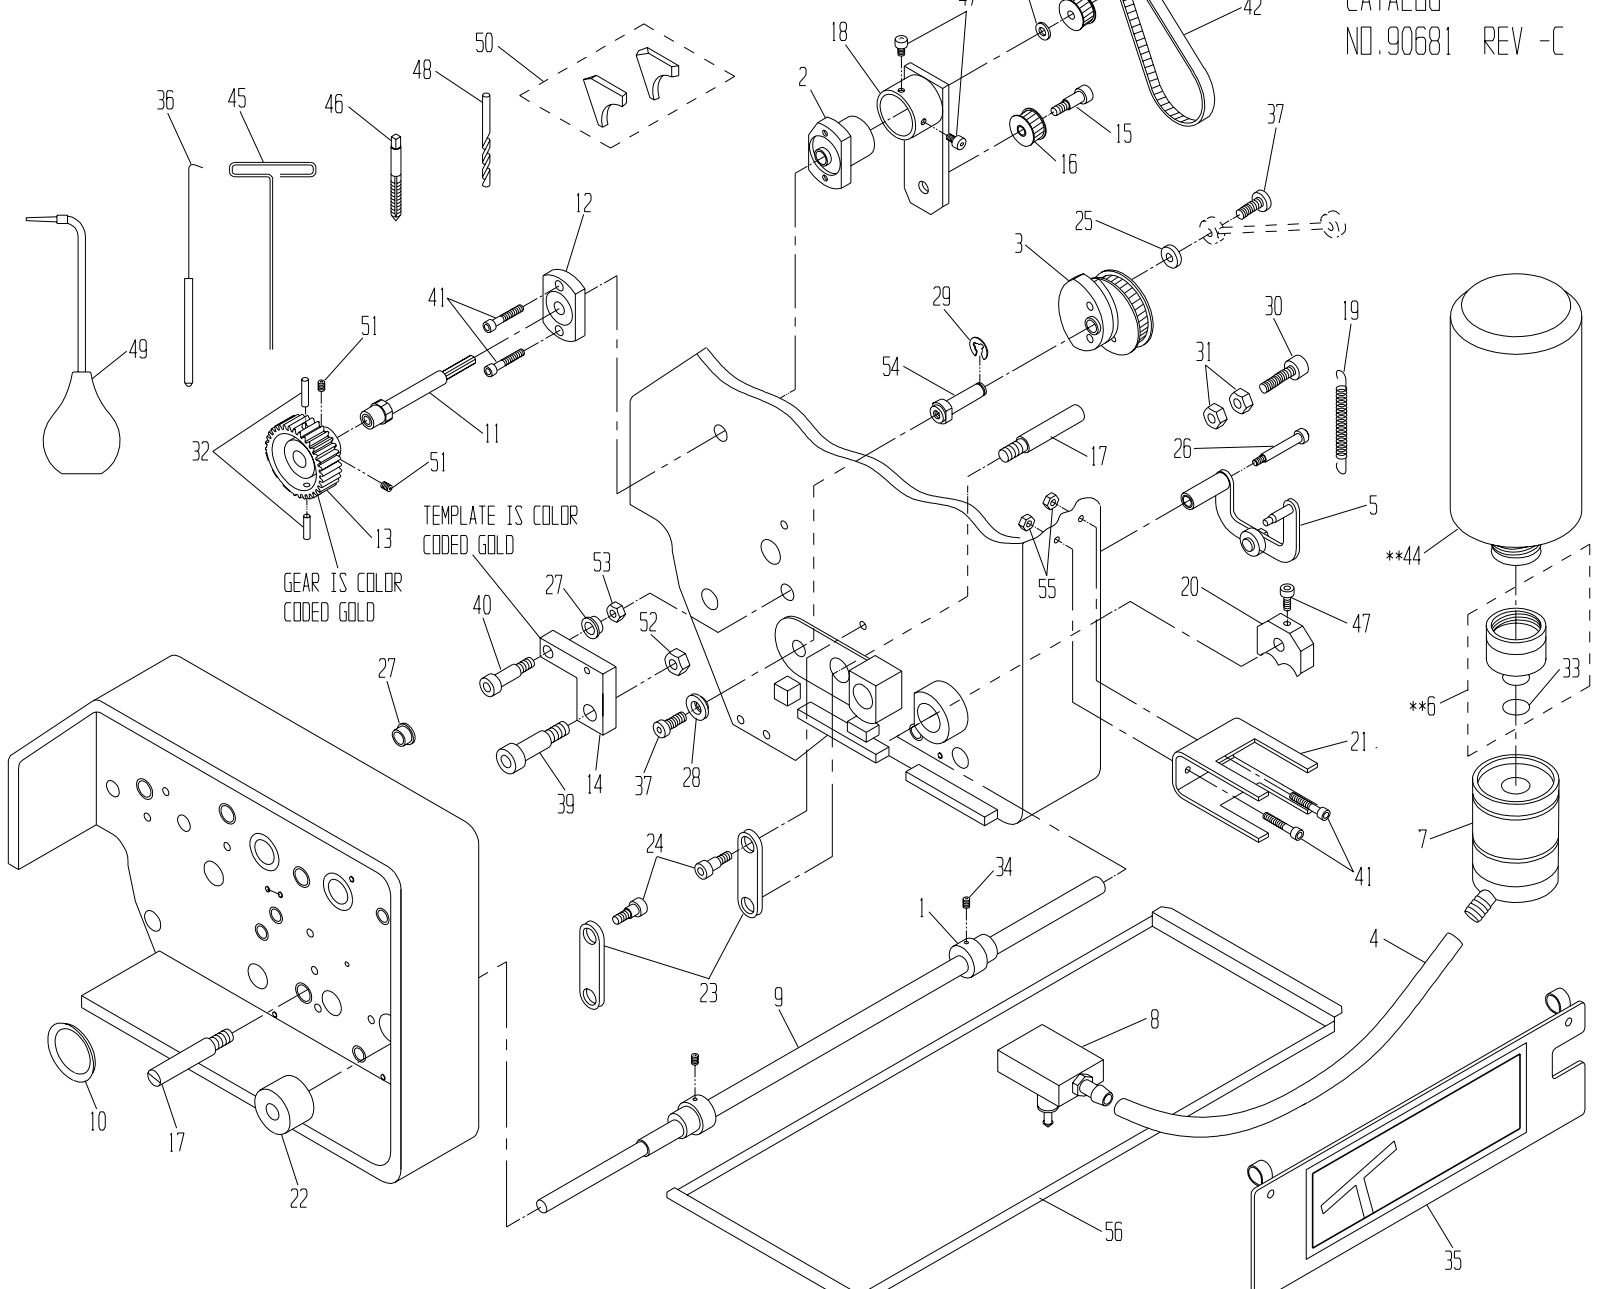

\* PART IS INCLUDED IN OUTLINED SUBASSEMBLY

55.	92055	BALL KNOB	*
54.	92072	RIVET	*
53.	92058	LATCH (SPRING, SLIDE, WASHER)	*
52.	91806	6-32 x 3/8 SCREW	*
51.	92073	THREADED STUD	2
50.	91796	1/4 x 3/8 SHOULDER SCREW	4
49.	92296	R.H. SHOULDER BOLT	*
48.	92295	L.H. SHOULDER BOLT	*
47.	91836	8-32 x 3/4 SOC HEAD CAP SCREW	4
46.	91802	3-48 x 1/4 FLAT HEAD SCREW	2
45.	92494	WARNING DECAL	*
44.	91833	10-32 x 3/4 CAP SCREW	4
43.	91813	10-24 x 1/2 SET SCREW	2
42.	91810	10-24 x 1/8 SLOTTED SET SCREW	2
41.	91811	10-24 x 1/4 SET SCREW	4
40.	92259	SPRING COVER	*
39.	92236	TAB SPRING	*
38.	92238	R.H. COMPRESSION SPRING	*
37.	92299	L.H. COMPRESSION SPRING	*
ITEM	PART NO.	DESCRIPTION	QTY.

# AB 5060-TML BRACKET KIT: P/N 95490

PARTS CATALOG NO. 90681 REV -C

\* PART IS INCLUDED IN OUTLINED SUBASSEMBLY  
 \*\* PART IS NOT INCLUDED WITH BRACKET KIT, P/N 95490

ITEM	PART NO.	DESCRIPTION	QTY
56.	95045	PAN, 5060-T	1
55.	91969	10-32 LOCK NUT	2
54.	95095	FIXED SHAFT	1
53.	91983	5/16-18 HEX NUT	1
52.	91975	3/8-16 HEX NUT	1
51.	91906	8-32x 1/4 SET SCREW	2
50.	92370	SEAL SET	1
49.	92779	ASSY, SYRINGE, LG. NECK	1
48.	93643	#7 DRILL	1
47.	91818	10-24 x 3/8 CAP SCREW	3
46.	93644	1/4-20 TAP	1
45.	90755	3/32 T-HANDLE HEX KEY	1
44.	92771	CALIBRATED BOTTLE	**
43.	95105	THRUST BEARING	1
42.	95132	TIMING BELT	1
41.	91846	10-32 x 7/8 CAP SCREW	4
40.	94397	3/8 x 3/4 SHOULDER SCREW	2
39.	91792	1/2x1 SHOULDER BOLT	1

ITEM	PART NO.	DESCRIPTION	QTY
38.	95103	PULLEY	1
37.	95097	1/4-20 x 5/8 LOW HD CAP SCREW	2
36.	92787	HOOK	1
35.	95180	DAMPENER GUARD ASSY	1
34.	91813	#10-24 SET SCREW	2
33.	92765	VALVE BODY O-RING	*
32.	95108	PIN	2
31.	91972	1/4-20 LOCK NUT	2
30.	91865	1/4-20 x 1.1/4 CAP SCREW	1
29.	91995	3/8 E-RING	1
28.	95129	SECURING PLUG	1
27.	93816	FLANGE BEARING	2
26.	91793	1/4 x 1.1/2 SHOULDER SCREW	1
25.	91952	LINK SPACER	1
24.	91717	5/16 x 3/8 SHOULDER SCREW	2
23.	95731	UNIT SUPPORT	2
22.	95738	BUSHING, OP-SIDE	1
21.	92749	UNIVERSAL BOTTLE BRACKET	1
20.	95469	BEARING DETENT	1