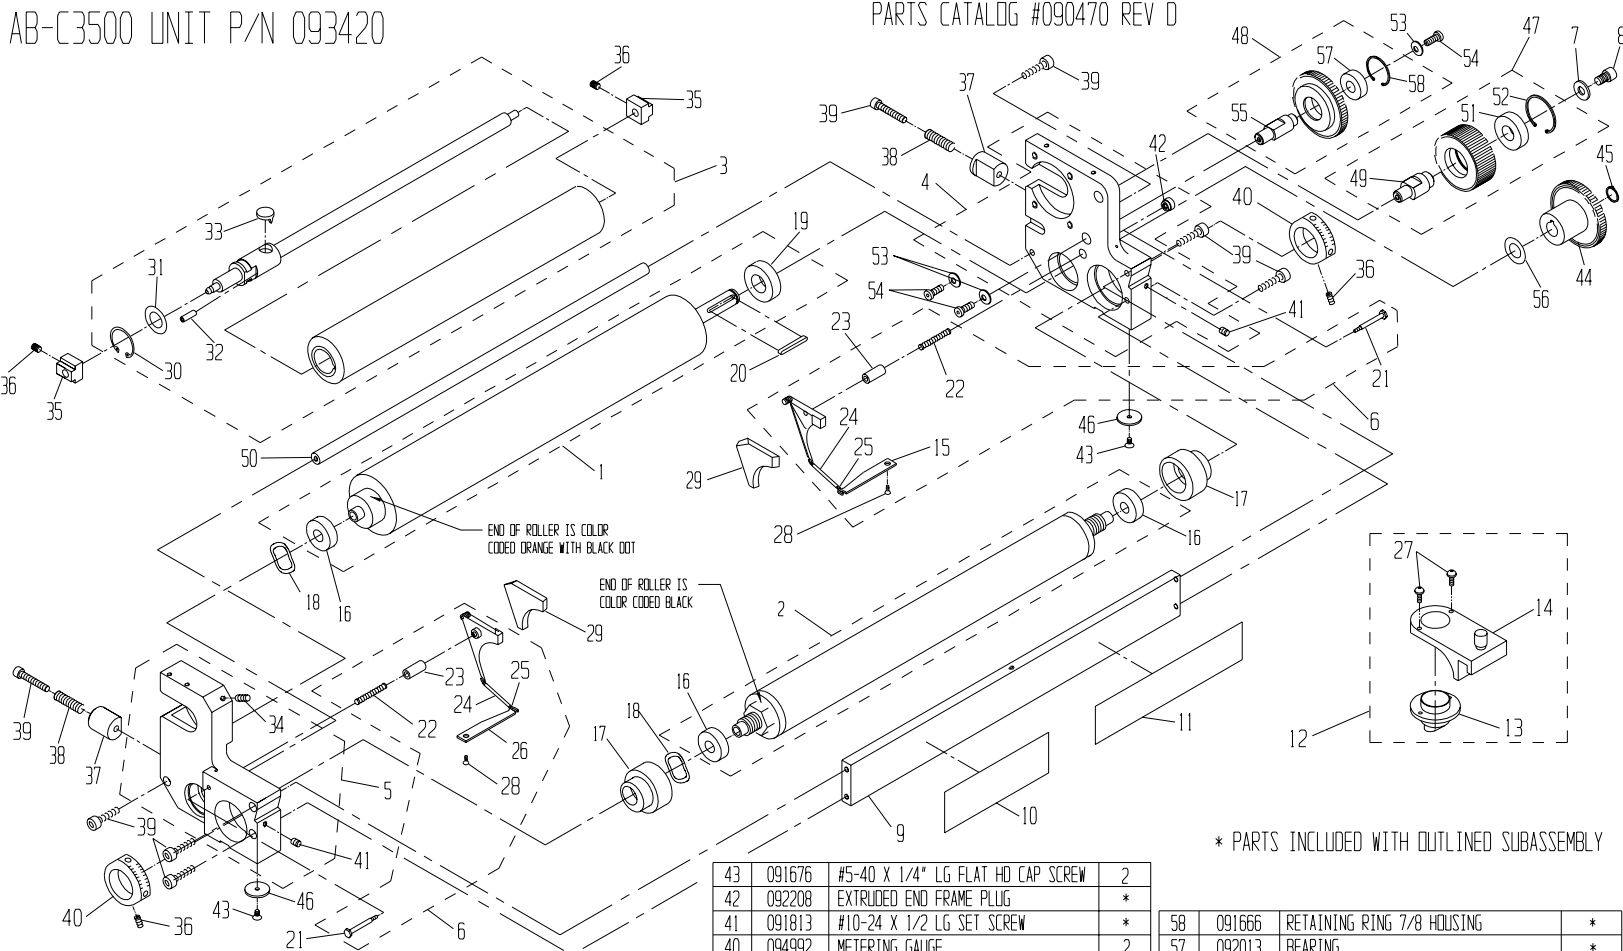

REV	DESCRIPTION	ECN	BY	DATE
B	CREATED	-	-	-
C	ITEM #3 WAS 081311	1411	Z.Z.	06-15-98
D	SEPARATED UNIT & BRKT KIT FOR FIELD INSTALLATIONS	1477	P.M.	1-18-99

\* PARTS INCLUDED WITH OUTLINED SUBASSEMBLY

ITEM	PART NO.	DESCRIPTION	QTY.	ITEM	PART NO.	DESCRIPTION	QTY.	ITEM	PART NO.	DESCRIPTION	QTY.	ITEM	PART NO.	DESCRIPTION	QTY.
13	092604	NOZZLE	*	26	092234	TAB (OP-SIDE)	*	39	091853	#10-32 X 1 1/8 LG SOC HD CAP SCREW	2	58	091666	RETAINING RING 7/8 HOUSING	*
12	098750	BRACKET NOZZLE ASSEMBLY	1	25	092236	TAB SPRING	*	38	093466	COMPRESSION SPRING	2	57	092013	BEARING	*
11	090984	STICKER I.D.	1	24	092259	SPRING COVER	*	37	095211	POST, OSCILLATOR	2	56	091966	SHIM	1
10	091016	KOMPAC NAMEPLATE	1	23	092304	GUIDE PIN	*	36	091811	#10-24 X 1/4 LONG SET SCREW	4	55	095195	SHAFT, IDLER	*
9	095247	TIE PLATE	1	22	092238	COMPRESSION SPRING	*	35	095209	BLOCK, ROLLER ALIGNMENT	2	54	091915	#10-24 X 1/2 LG LOW HD SOC CAP SCR	3
8	091876	1/4-20 X 3/8 LG SOC HD CAP SCR.	1	21	092303	SHOULDER SCREW	*	34	091871	10-32 X 3/8 LG BRASS TIP SET SCREW	*	53	091955	FLAT WASHER	3
7	091634	1/4 SAE FLAT WASHER	1	20	095224	KEY, FORM ROLL	1	33	091111	OSC. DRIVE SHAFT FOLLOWER	*	52	091667	RETAINING RING 1 1/8 HOUSING	*
6	090700	BACKING PLATE KIT	1	19	092586	BEARING	*	32	091949	SPRING PIN	*	51	092012	BEARING	*
5	095239	ASSEMBLY, END FRAME L.H.	1	18	092491	WAVE WASHER	2	31	091965	OSC. RETAINING WASHER	*	50	095248	TIE ROD	1
4	095238	ASSEMBLY, END FRAME R.H.	1	17	092291	ECCENTRIC	2	30	091997	OSC. RET CLIP	*	49	095194	SHAFT, IDLER	*
3	091311	ASSY, 13 1/4" OSC. LONG STROKE	1	16	092401	BEARING	*	29	092370	SEAL SET (L.H. & R.H. SEALS)	1	48	095241	ASSEMBLY, IDLER FORM	1
2	094240	METERING ROLLER ASSEMBLY	1	15	090701	TAB (GEAR SIDE)	*	28	091802	#3-48 X 1/4 LG FLAT HD SCREW	*	47	095242	ASSEMBLY, IDLER DRIVE	1
1	095193	FORM ROLL WITH BEARING	1	14	094997	BRACKET, NOZZLE	QTY.	27	091907	#6-32 X 3/8 LG PHIL HD SCREW	*	46	095206	WASHER, SPRING REST	2
												45	091662	RETAINING RING, 12MM SHAFT	1
												44	095197	GEAR, FORM	1