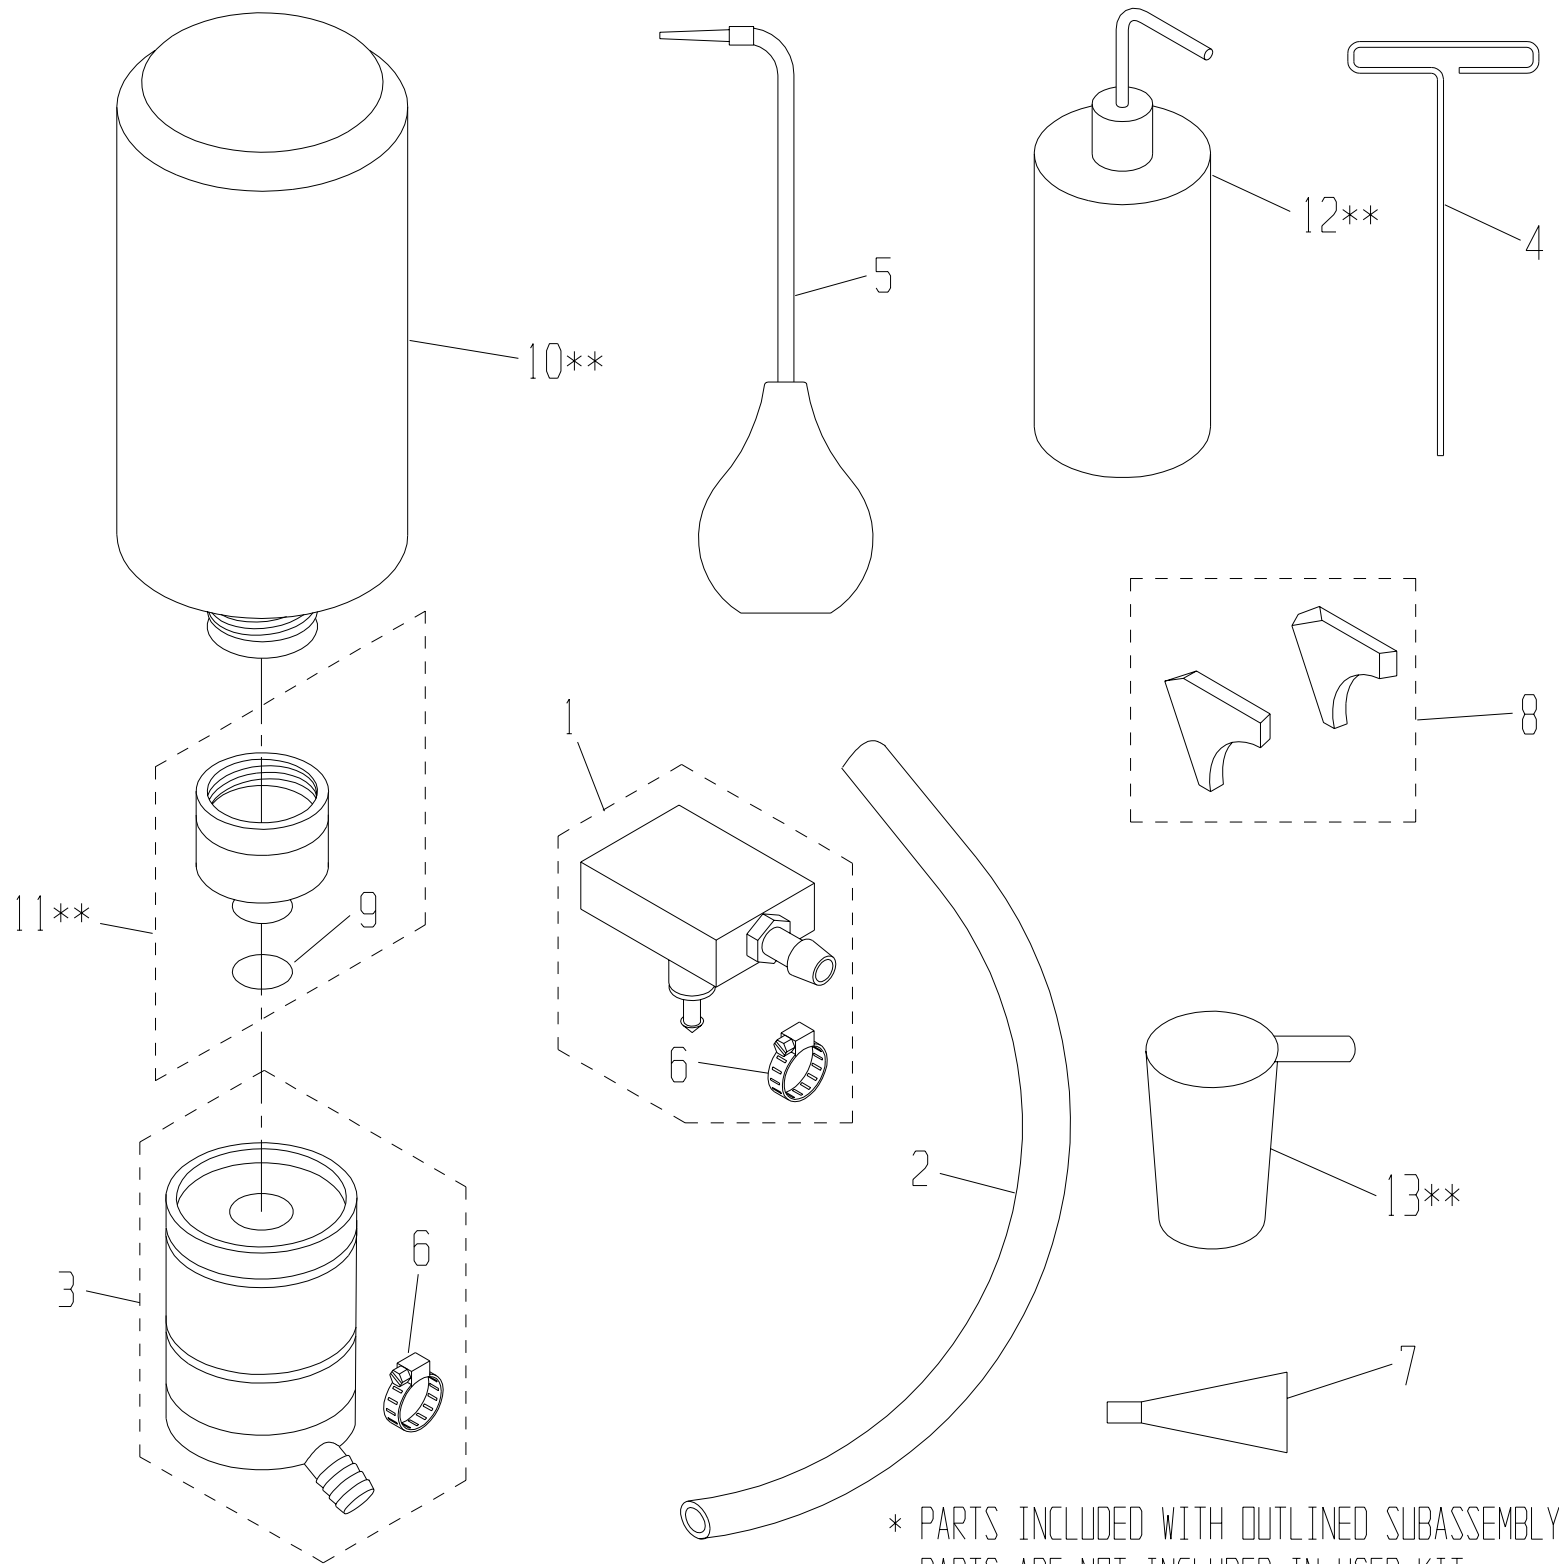

* PARTS INCLUDED WITH OUTLINED SUBASSEMBLY
** PARTS ARE NOT INCLUDED IN USER KIT

7	092061	LOCTITE	1
6	091911	1/4 - 25/32 ADJUSTING CLAMP	*
5	092779	ASS'Y, SYRINGE, LONG NECK	1
4	090755	3/32 "T" HANDLE WRENCH	1
3	092740	BOTTLE VALVE ASSEMBLY	1
2	092756	1/2" I.D. X 3/4" O.D. PVC TUBING	1
1	092750	ADAPTER BASE ASSEMBLY	1
ITEM	PART NO.	DESCRIPTION	QTY.

13	092783	MEASURING CUP	**
12	092774	WASH-UP BOTTLE, LONG NECK	**
11	092760	DISPENSING VALVE	**
10	092771	ROUND CALIBRATED BOTTLE	**
9	092765	VALVE BODY O-RING	*
8	092370	SEAL SET(L.H. & R.H.)	1
ITEM	PART NO.	DESCRIPTION	QTY.