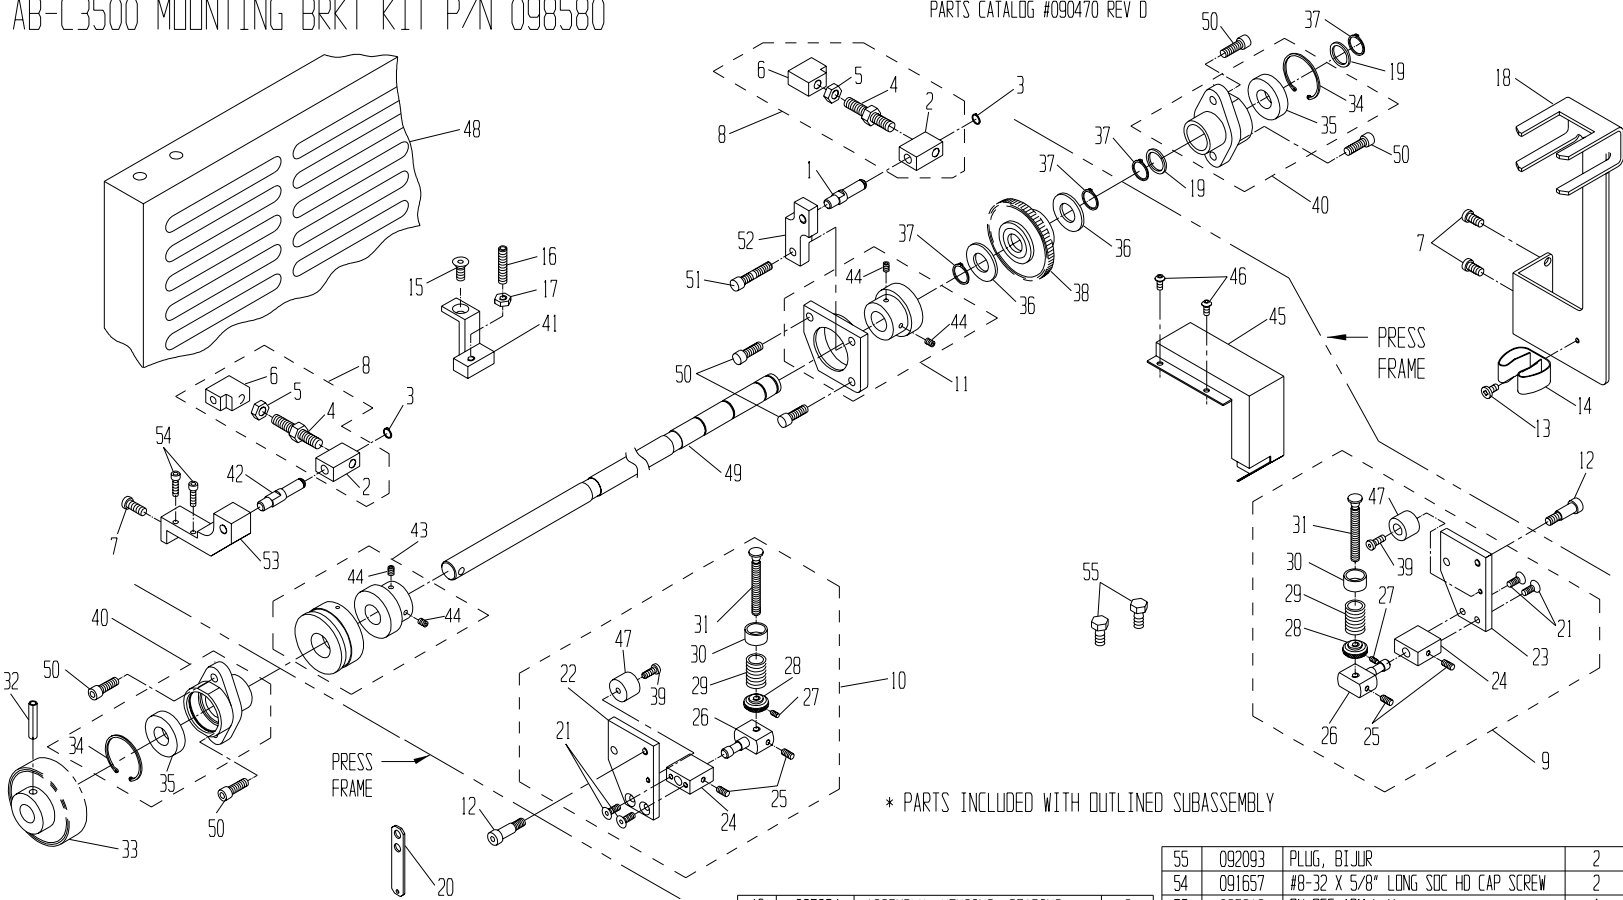

* PARTS INCLUDED WITH OUTLINED SUBASSEMBLY

13	091840	#10-32 x 3/8 LG PHIL HD SCREW	1	26	095201	PIVOT SPRING	*	40	095234	ASSEMBLY, HOUSING, BEARING	2	55	092093	PLUG, BIJUR	2
12	091913	5/16 x 5/8 LG SHOULDER SCREW	2	25	091871	#10-32 SET SCREW	*	39	091915	#10-24 X 1/2 LG LOW HD SCREW	*	54	091657	#8-32 X 5/8" LONG SOC HD CAP SCREW	2
11	095246	ASSEMBLY, UNIT SUPPORT R.H.	1	24	095205	MOUNT, PIVOT	*	38	095233	ASSEMBLY, GEAR CLUTCH	1	53	095219	ON-OFF ARM, L.H.	1
10	095243	ASSEMBLY, SPRING REST L.H.	1	23	095226	BRACKET, SPRING R.H.	*	37	091669	RETAINING RING, 5/8 SHAFT	4	52	095222	ON/OFF ARM R.H.	1
9	095244	ASSEMBLY, SPRING REST R.H.	1	22	095225	BRACKET, SPRING L.H.	*	36	091632	WASHER	2	49	091865	1/4-20 x 1.1/4 LG SOC HD CAP SCREW	1
8	095245	ASSEMBLY, TURNBUCKLE	2	21	091659	10-32 FLAT HD SCREW	*	35	092011	BEARING	*	50	091656	1/4-20 x 3/4 LG SOC HD CAP SCREW	6
7	095097	1/4-20 X 5/8 LG LOW HD SCREW	3	20	095235	SPACER, SPRING	1	34	091668	RETAINING RING, 1.3/8 HOUSING	*	49	095203	SHAFT	1
6	095214	MOUNT, PRESS	*	19	091633	WASHER	2	33	095204	GEAR, OP-SIDE	1	48	095253	SAFETY GUARD, C3500-1st HD	1
5	091916	5/16-24 HEX JAM NUT	*	18	095231	BRACKET, BOTTLE	1	32	091928	ROLL PIN, 1/4 x 1.1/4 LG	1	48	095255	SAFETY GUARD, C3500-2nd HD	1
4	095216	STUD	*	17	091932	1/4-20 JAM NUT	1	31	095229	ROD END	*	47	091674	RUBBER BUMPER	*
3	091994	RETAINING RING, 5/16 SHAFT	2	16	091685	1/4-20 SET SCREW	1	30	095228	RETAINER, SPRING	*	46	091677	#8-32 x 3/8 LG BUTTON HD CAP SCREW	2
2	095215	MOUNT	*	15	091658	1/4-28 FLAT HD SCREW	1	29	091683	COMPRESSION SPRING	*	45	095232	GEAR GUARD	1
1	095218	MOUNTING STUD R.H.	1	14	091672	SPRING CLIP	1	28	095227	NUT, ADJUSTING SPRING	*	44	091839	#10-32 x 1/4 LG. SET SCREW	*
ITEM	PART NO.	DESCRIPTION	QTY.	ITEM	PART NO.	DESCRIPTION	QTY.	ITEM	PART NO.	DESCRIPTION	QTY.	ITEM	PART NO.	DESCRIPTION	QTY.

PRINTERS PARTS
800-543-1117 201-935-9595
fax 800-392-4072 201-935-5333
www.ppsnj.com