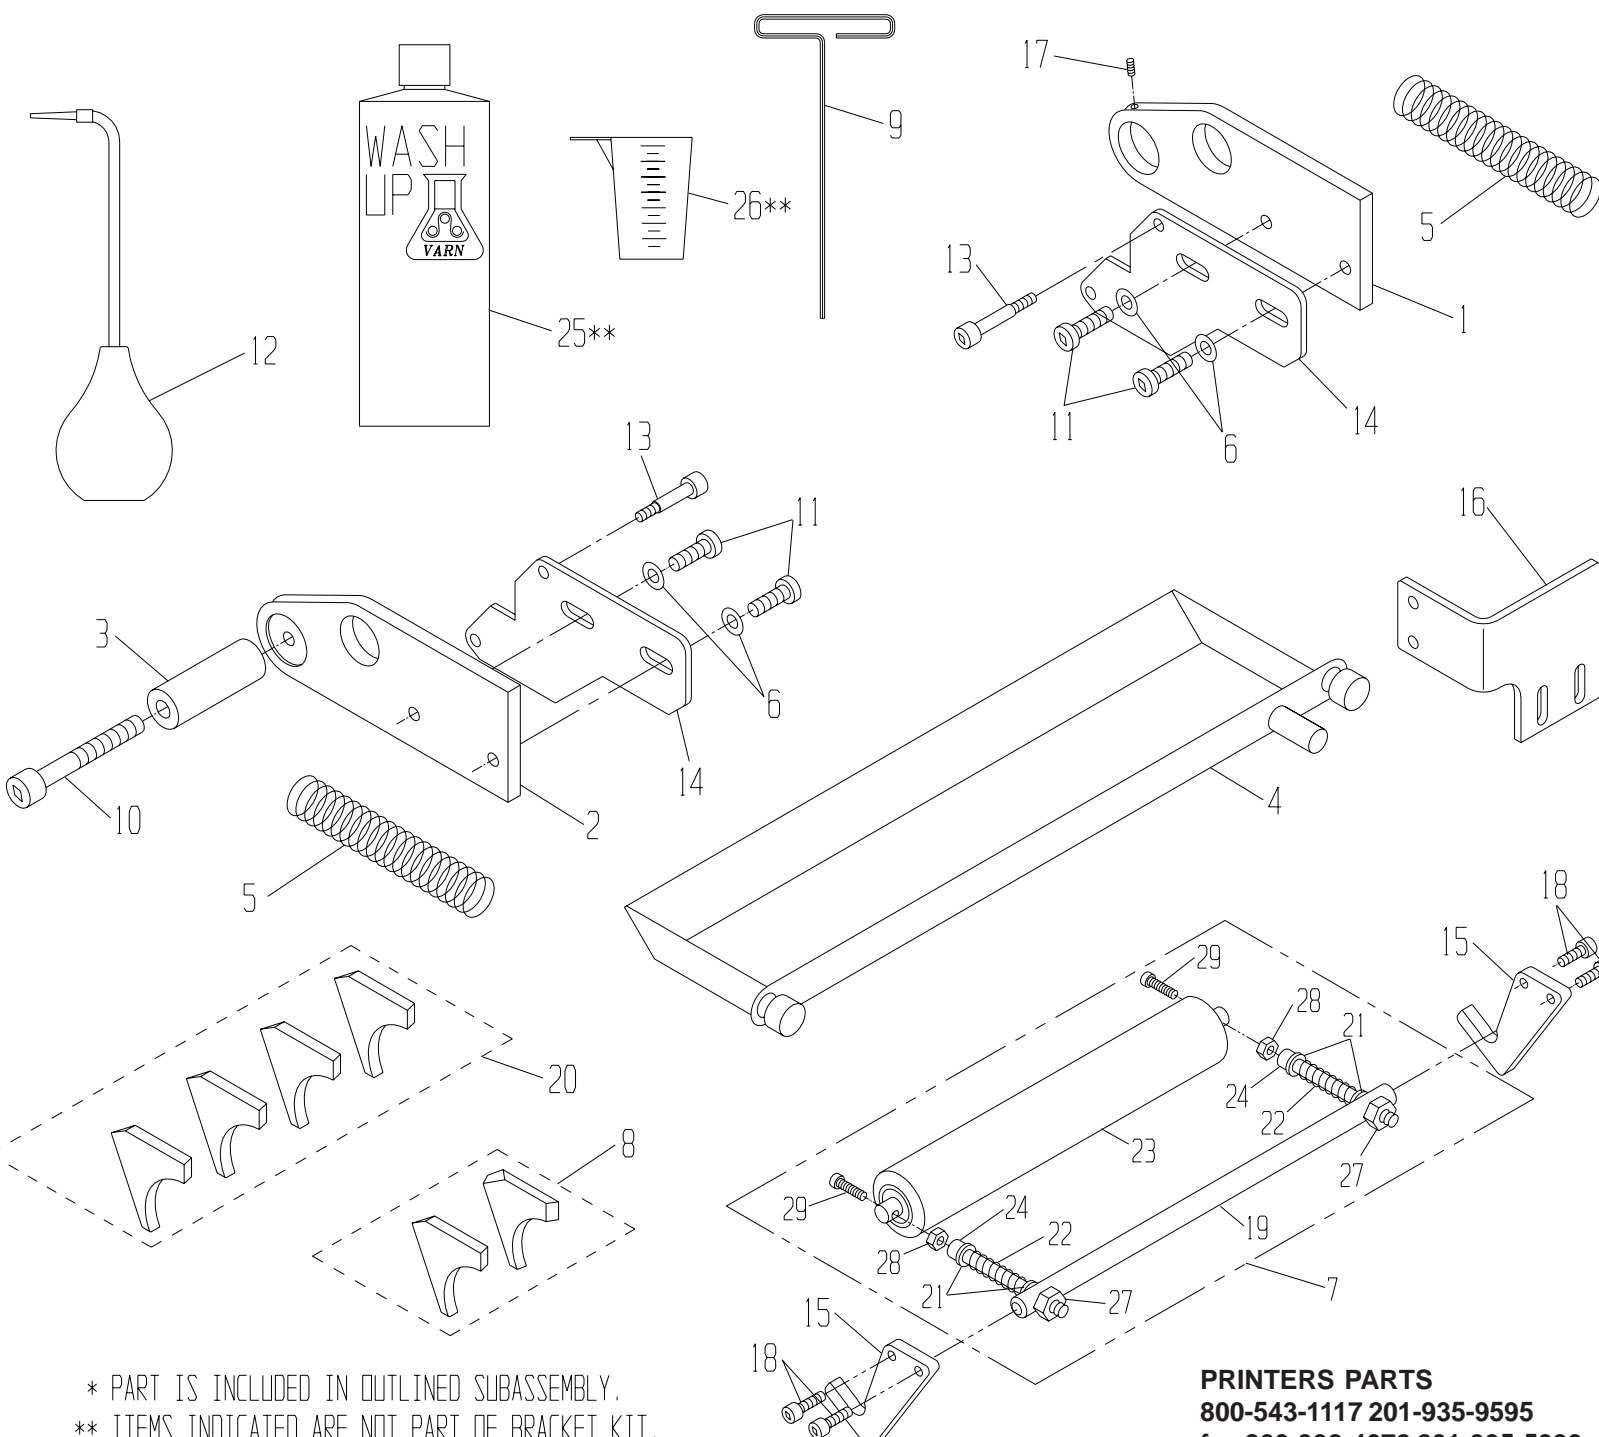

PRINTERS PARTS
 800-543-1117 201-935-9595
 fax 800-392-4072 201-935-5333
 www.ppsnj.com

* PART IS INCLUDED IN OUTLINED SUBASSEMBLY.

ITEM#	PART #	DESCRIPTION	QTY
35	091262	SHAFT ASSY, S.S.	*
34	091997	OSC. RETAINING CLIP	*
33	091965	OSC. RETAINING WASHER	*
32	091111	OSC. DRIVE SHAFT FOLLOWER	*
31	091949	SPRING PIN	*
30	092586	BEARING	*
29	091609	SHOULDER SCREW, ϕ 3/16	2
28	081311	13-1/4 OSC. ROLL. PARTS ASSY	1
27	092601	SAFETY STICKER	1
26	090889	13-1/4" MET. ROLL (MOD.) W/B	1

25	091662	RETAINING RING	1
24	092296	SHOULDER SCREW	*
23	092304	GUIDE PIN	*
22	091966	WASHER, FLAT	2
21	092491	WAVE WASHER	2
20	090973	13-1/4" FORM ROLLER W/B	1
19	090969	GEAR CLUTCH ASSY	1
18	090984	I.D. STICKER (HAMADA)	1
17	091898	M5 x 35mm SOC. HD. SCREW	2
16	092401	BEARING	*
15	091904	M5 x 16mm SET SCREW	2

14	091888	M5 x 5mm SET SCREW	4
13	090951	TIE BAR	1
12	092238	COMPRESSION SPRING	*
11	090970	BACKING PLATE KIT (HAMADA)	1
10	092370	SEAL SET (L & R)	1
9	092291	ECCENTRIC	2
8	090949	METERING GAUGE, DU-34	2
7	094347	SPRING, COMPRESSION	2
6	091601	OSCILLATOR POST	2
5	090948	TIE BAR	1
4	091891	M5 x 18mm SOC. HD. CAP SCREW	6
3	093165	BLOCK, OSCILLATOR	2
2	090957	ASSY, L.H. END FRAME	1
1	090947	ASSY, R.H. END FRAME	1