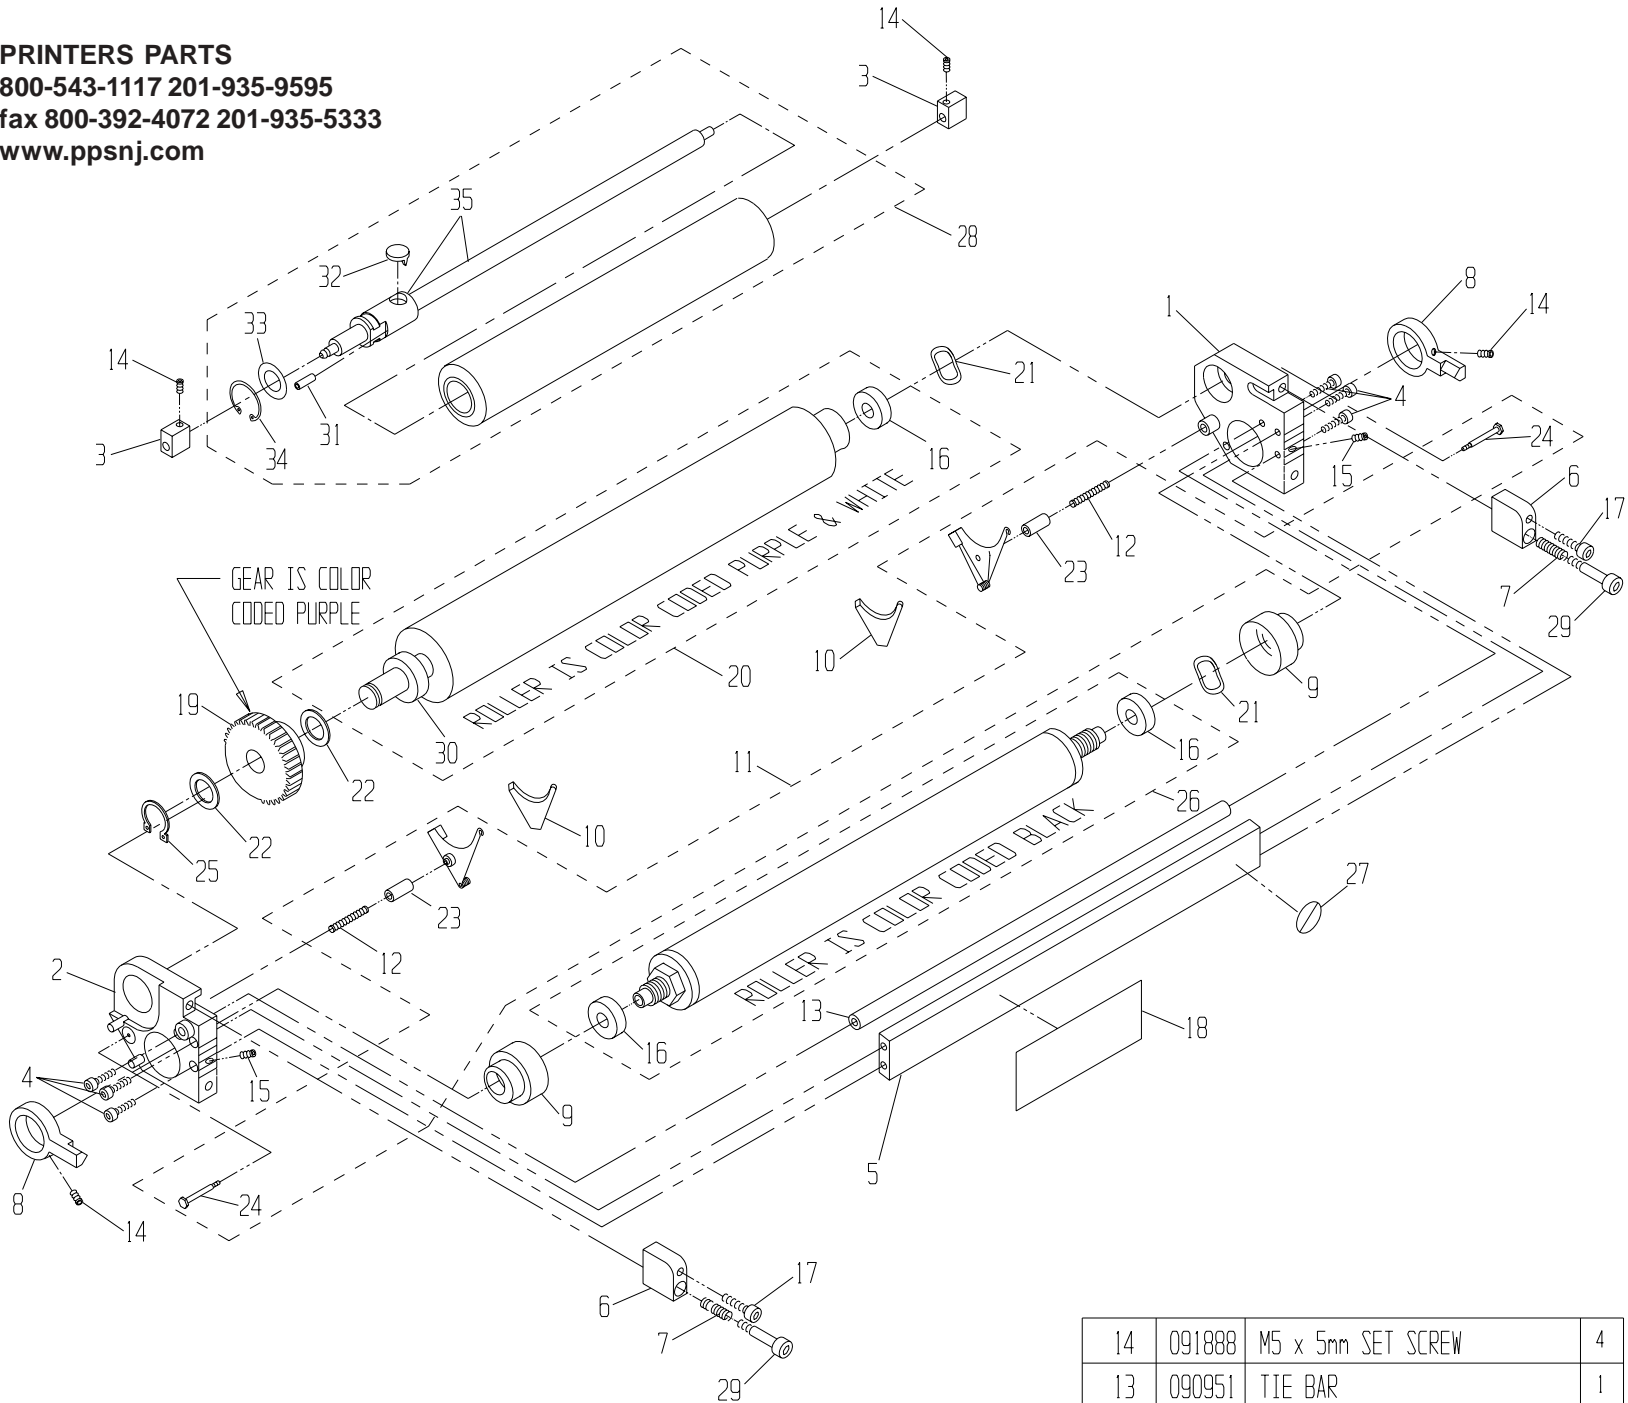

PRINTERS PARTS
 800-543-1117 201-935-9595
 fax 800-392-4072 201-935-5333
 www.ppsnj.com

* PART IS INCLUDED IN OUTLINED SUBASSEMBLY.

ITEM#	PART #	DESCRIPTION	QTY
35	091262	SHAFT ASSY, S.S.	*
34	091997	OSC. RETAINING CLIP	*
33	091965	OSC. RETAINING WASHER	*
32	091111	OSC. DRIVE SHAFT FOLLOWER	*
31	091949	SPRING PIN	*
30	092586	BEARING	*
29	091609	SHOULDER SCREW, ϕ 3/16	2
28	081311	13-1/4 OSC. ROLL. PARTS ASSY	1
27	092601	SAFETY STICKER	1
26	090889	13-1/4" MET. ROLL (MOD.) W/B	1

25	091662	RETAINING RING	1
24	092296	SHOULDER SCREW	*
23	092304	GUIDE PIN	*
22	091966	WASHER, FLAT	2
21	092491	WAVE WASHER	2
20	090973	13-1/4" FORM ROLLER W/B	1
19	090969	GEAR CLUTCH ASSY	1
18	090984	I.D. STICKER (HAMADA)	1
17	091898	M5 x 35mm SOC. HD. SCREW	2
16	092401	BEARING	*
15	091904	M5 x 16mm SET SCREW	2

14	091888	M5 x 5mm SET SCREW	4
13	090951	TIE BAR	1
12	092238	COMPRESSION SPRING	*
11	090970	BACKING PLATE KIT (HAMADA)	1
10	092370	SEAL SET (L & R)	1
9	092291	ECCENTRIC	2
8	090949	METERING GAUGE, DU-34	2
7	094347	SPRING, COMPRESSION	2
6	091601	OSCILLATOR POST	2
5	090948	TIE BAR	1
4	091891	M5 x 18mm SOC. HD. CAP SCREW	6
3	093165	BLOCK, OSCILLATOR	2
2	090957	ASSY, L.H. END FRAME	1
1	090947	ASSY, R.H. END FRAME	1

19	090963	SUPPORT BAR	*
18	091786	M6 x 25mm SOC. HD. SCREW	4
17	091888	M5 x 5mm SET SCREW	1
16	090961	BRACKET, BOTTLE	1
15	090942	BLOCK, CLEAN UP	2
14	090939	UNIT SUPPORT	2
13	091711	M6 SHOULDER SCREW	2
12	092779	SYRINGE, LONG NECK	1
11	091721	M8 x 12mm LOW HD. SCREW	4
ITEM#	PART #	DESCRIPTION	QTY