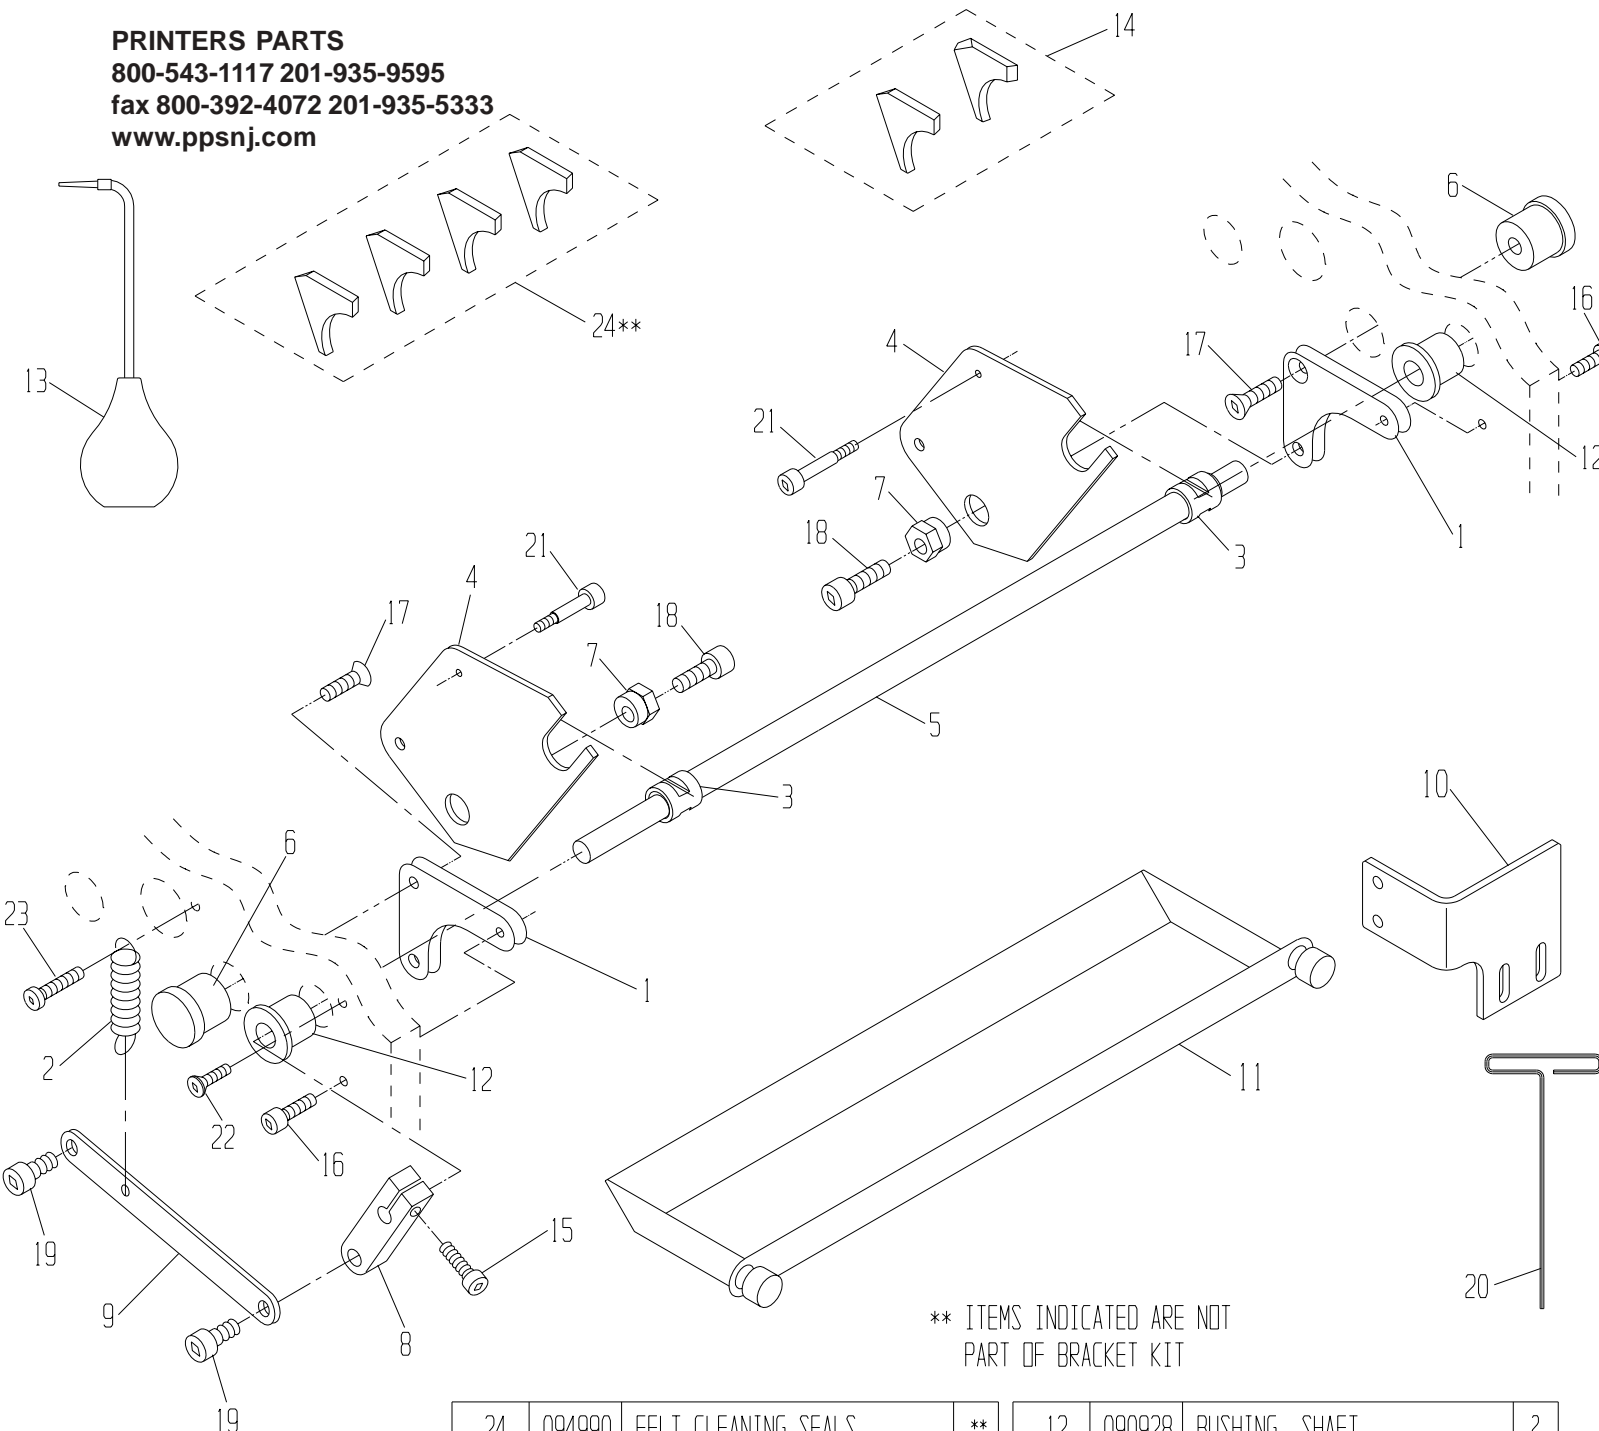

PRINTERS PARTS

800-543-1117 201-935-9595

fax 800-392-4072 201-935-5333

www.ppsnj.com

** ITEMS INDICATED ARE NOT PART OF BRACKET KIT

24	094990	FELT CLEANING SEALS	**	12	090928	BUSHING, SHAFT	2
23	091699	M6 x 30mm LOW HD SCREW	1	11	090946	PAN, WATER	2
22	091697	M5 x 16mm SCREW, FLAT HD.	1	10	090961	BOTTLE BRACKET	1
21	091711	M6 SHOULDER SCREW	2	9	090929	EXTENSION ARM	1
20	090756	T-WRENCH, 2.5mm	1	8	093107	LIFT ARM	1
19	091721	M8 x 12mm LOW HD SCREW	2	7	090902	ECCENTRIC	2
18	091758	M8 x 20mm SCREW	2	6	090901	PLUG, SIDE FRAME	2
17	092092	M6 x 20mm FLAT HD. SCREW	2	5	090927	SHAFT, ECCENTRIC	1
16	091786	M6 x 25mm SOC HD. CAP SCREW	2	4	090926	UNIT SUPPORT	2
15	091891	M5 x 16mm SCREW	1	3	090903	BUSHING	2
14	092370	SEAL SET	1	2	095781	SPRING	1
13	092779	SYRINGE, LONG NECK	1	1	090924	MOUNTING BRKT, DU 34-0	2

ITEM#	PART #	DESCRIPTION	QTY	ITEM#	PART #	DESCRIPTION	QTY