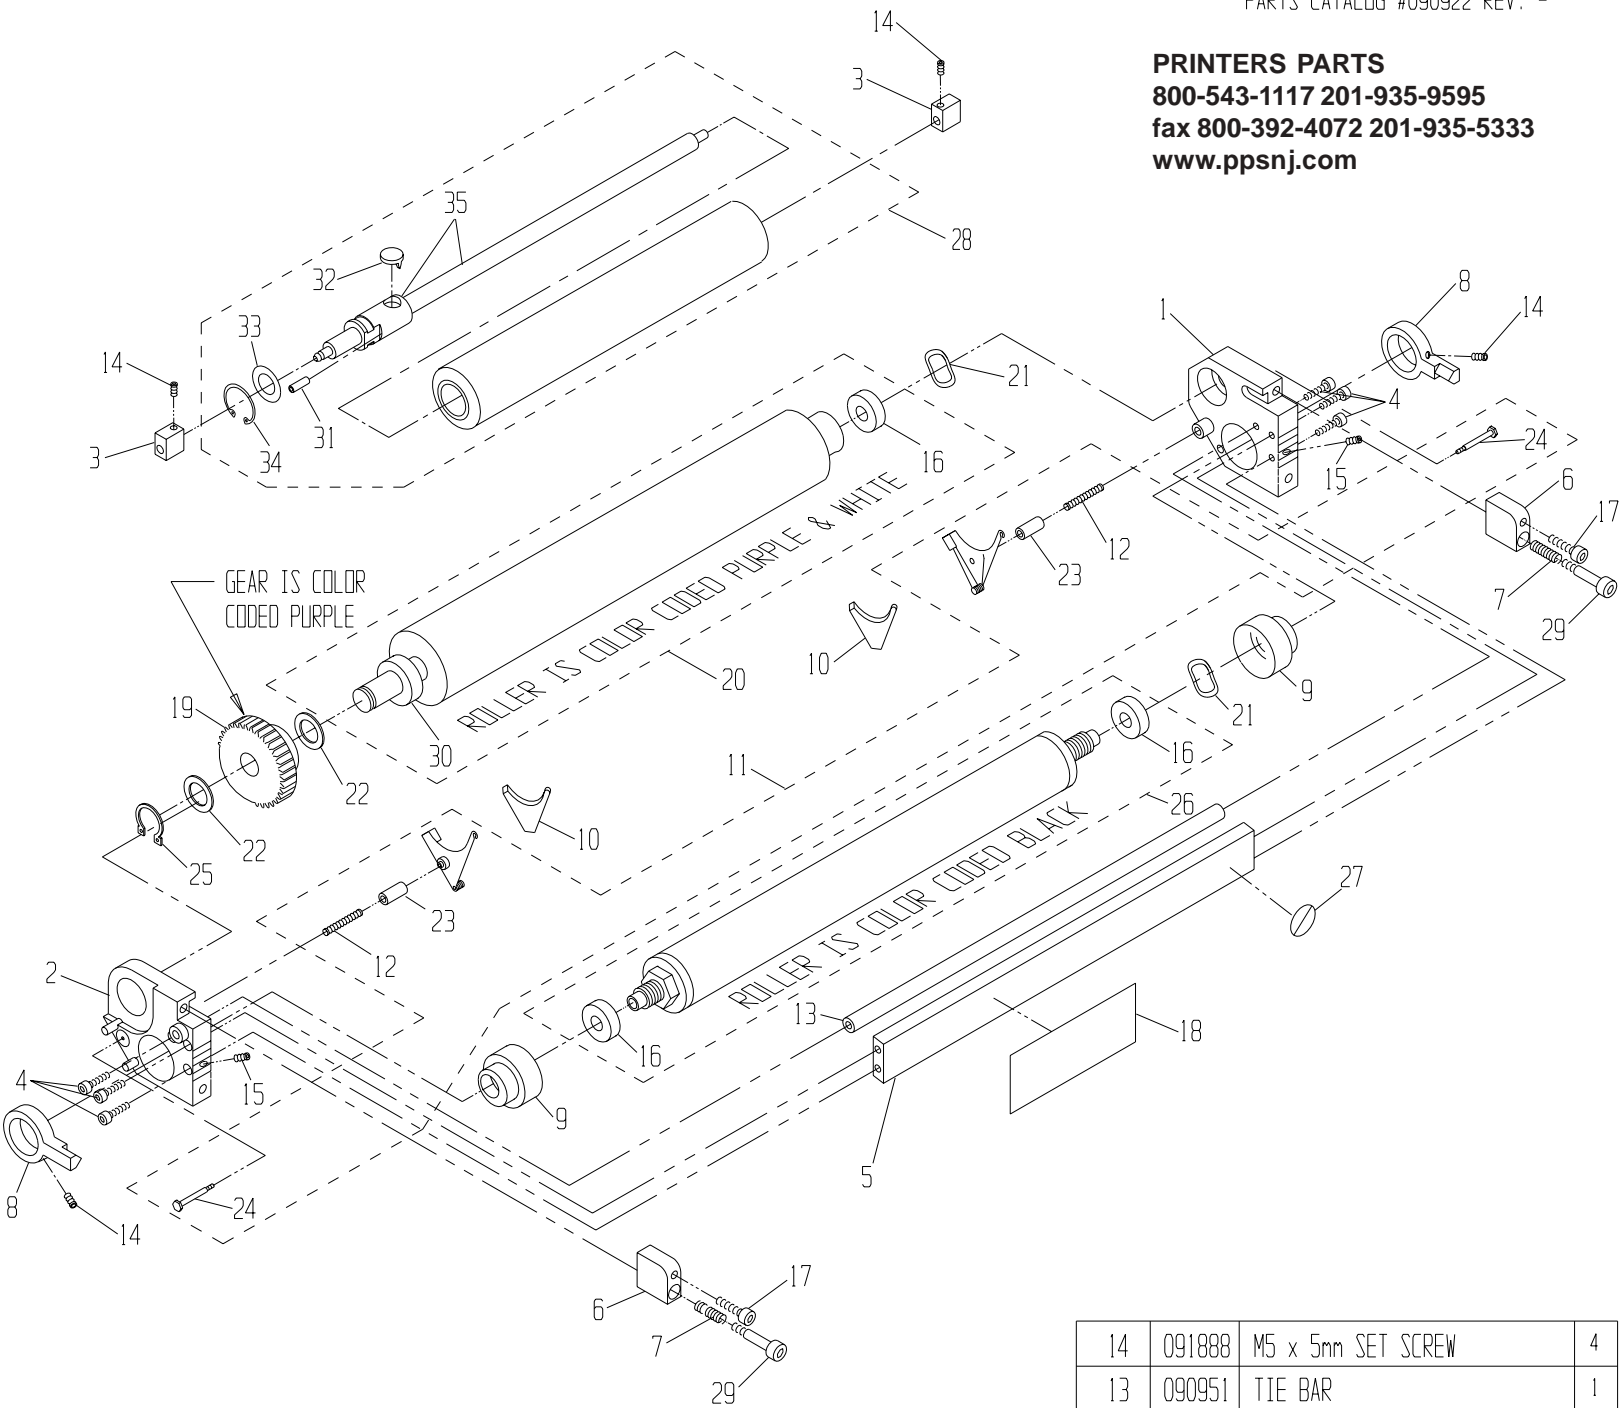

Date of Installation : _____

Unit Serial Number : _____

Kompac Dealer

PRINTERS PARTS
800-543-1117 201-935-9595
fax 800-392-4072 201-935-5333
www.ppsnj.com

VARN
Kompac®

MODEL : HMD-DU-34-2-0
PARTS CATALOG # 90922 REV.-

PRINTERS PARTS
800-543-1117 201-935-9595
fax 800-392-4072 201-935-5333
www.ppsnj.com

* PART IS INCLUDED IN OUTLINED SUBASSEMBLY.

ITEM#	PART #	DESCRIPTION	QTY
35	091262	SHAFT ASSY, S.S.	*
34	091997	OSC. RETAINING CLIP	*
33	091965	OSC. RETAINING WASHER	*
32	091111	OSC. DRIVE SHAFT FOLLOWER	*
31	091949	SPRING PIN	*
30	092586	BEARING	*
29	091609	SHOULDER SCREW, ϕ 3/16	2
28	081311	13-1/4 OSC. ROLL. PARTS ASSY	1
27	092601	SAFETY STICKER	1
26	090889	13-1/4" MET. ROLL (MOD.) W/B	1

25	091662	RETAINING RING	1
24	092296	SHOULDER SCREW	*
23	092304	GUIDE PIN	*
22	091966	WASHER, FLAT	2
21	092491	WAVE WASHER	2
20	090973	13-1/4" FORM ROLLER W/B	1
19	090969	GEAR CLUTCH ASSY	1
18	090984	I.D. STICKER (HAMADA)	1
17	091898	M5 x 35mm SOC. HD. SCREW	2
16	092401	BEARING	*
15	091904	M5 x 16mm SET SCREW	2

14	091888	M5 x 5mm SET SCREW	4
13	090951	TIE BAR	1
12	092238	COMPRESSION SPRING	*
11	090970	BACKING PLATE KIT (HAMADA)	1
10	092370	SEAL SET (L & R)	1
9	092291	ECCENTRIC	2
8	090949	METERING GAUGE, DU-34	2
7	094347	SPRING, COMPRESSION	2
6	091601	OSCILLATOR POST	2
5	090948	TIE BAR	1
4	091891	M5 x 18mm SOC. HD. CAP SCREW	6
3	093165	BLOCK, OSCILLATOR	2
2	090957	ASSY, L.H. END FRAME	1
1	090947	ASSY, R.H. END FRAME	1