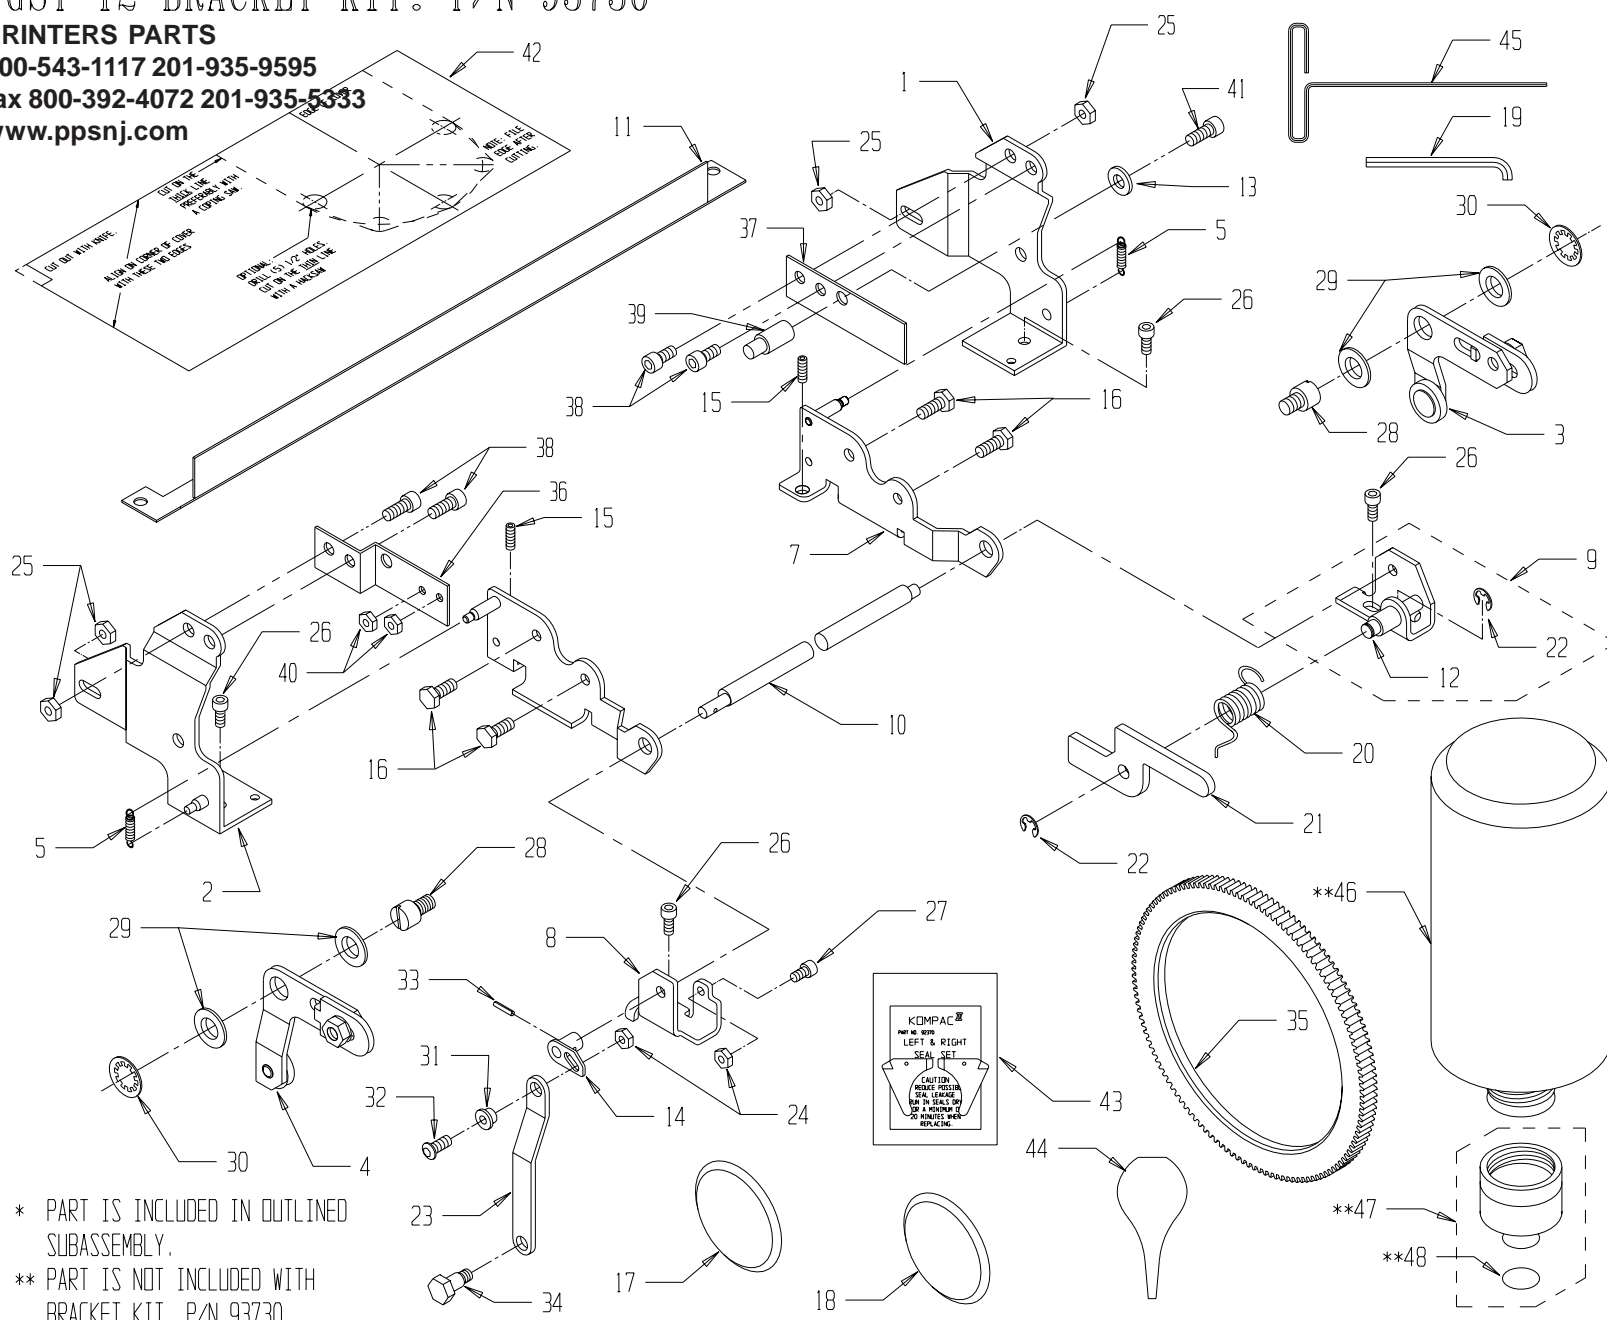

GST 12 BRACKET KIT: P/N 93730

PARTS CATALOG #90224

PRINTERS PARTS

800-543-1117 201-935-9595

fax 800-392-4072 201-935-5333

www.ppsnj.com

* PART IS INCLUDED IN OUTLINED SUBASSEMBLY.
** PART IS NOT INCLUDED WITH BRACKET KIT, P/N 93730

48	92765	O-RING	*	32	91819	10-24 x 1/2 BUTTON HEAD SCW	1	16	91868	1/4-20 x 3/4 HEX HEAD SCREW	4
47	92760	DISPENSING VALVE ASSY	**	31	93754	ATF LOCKOUT BUSHING	1	15	91850	10-32 x 1/2 SET SCREW	2
46	92771	CALIBRATED BOTTLE	**	30	91747	CIRCULAR PUSH-ON WASHER	2	14	93710	ATF LEVER ASSY	1
45	90755	3/32" T-WRENCH	1	29	91739	.442 x .750 WASHER	4	13	91962	#12 WASHER	1
44	92778	KOMPAC SYRINGE	1	28	90934	THREADED STUD	2	12	93623	PAWL SUPPORT BOLT	*
43	92370	KOMPAC SEAL SET (L & R)	1	27	91818	10-24x3/8 SOCKET HD CAP SCW	1	11	93707	PINCH GUARD	1
42	94151	SFTY COVER TEMPLATE, GST 13	1	26	91875	1/4-20x3/8 SOCKET HD CAP SCW	4	10	93751	ATF ECCENTRIC SHAFT	1
41	91895	1/4-28x1/2 SOCKET HD CAP SCW	1	25	91972	1/4-20 LOCK NUT	4	9	93686	R.H. PIVOT BRACKET ASSY	1
40	91967	8-32 LOCK NUT	2	24	91968	10-24 LOCK NUT	2	8	93685	L.H. PIVOT BRACKET ASSY	1
39	93515	SAFETY COVER PIN	1	23	93518	GESTETNER LOCKOUT LINK	1	7	93758	R.H. MOUNTING BRACKET ASSY	1
38	91876	1/4-20x1/2 SOCKET HD CAP SCW	4	22	91994	5/16" E-RING	1*	6	93757	L.H. MOUNTING BRACKET ASSY	1
37	93516	L.H. SAFETY COVER BRACKET	1	21	93621	PLATE CLAMP PAWL	1	5	93553	EXTENSION SPRING	2
36	93517	R.H. SAFETY COVER BRACKET	1	20	93626	PLATE CLAMP SPRING	1	4	90930	OP-SIDE LIFT LINK ASSY	1
35	92855	PLATE CYLINDER GEAR	1	19	93708	3/16" ALLEN WRENCH	1	3	90940	NON-OP SIDE LIFT LINK ASSY	1
34	93519	GESTETNER LOCKOUT PIN	1	18	93749	2" DIA. HOLE PLUG	1	2	93687	L.H. INKER BRACKET	1
33	91940	3/32 x 1/2 ROLL PIN	1	17	93748	2-1/8" DIA. HOLE PLUG	1	1	93688	R.H. INKER BRACKET	1
ITEM#	PART #	DESCRIPTION	QTY	ITEM#	PART #	DESCRIPTION	QTY	ITEM#	PART #	DESCRIPTION	QTY