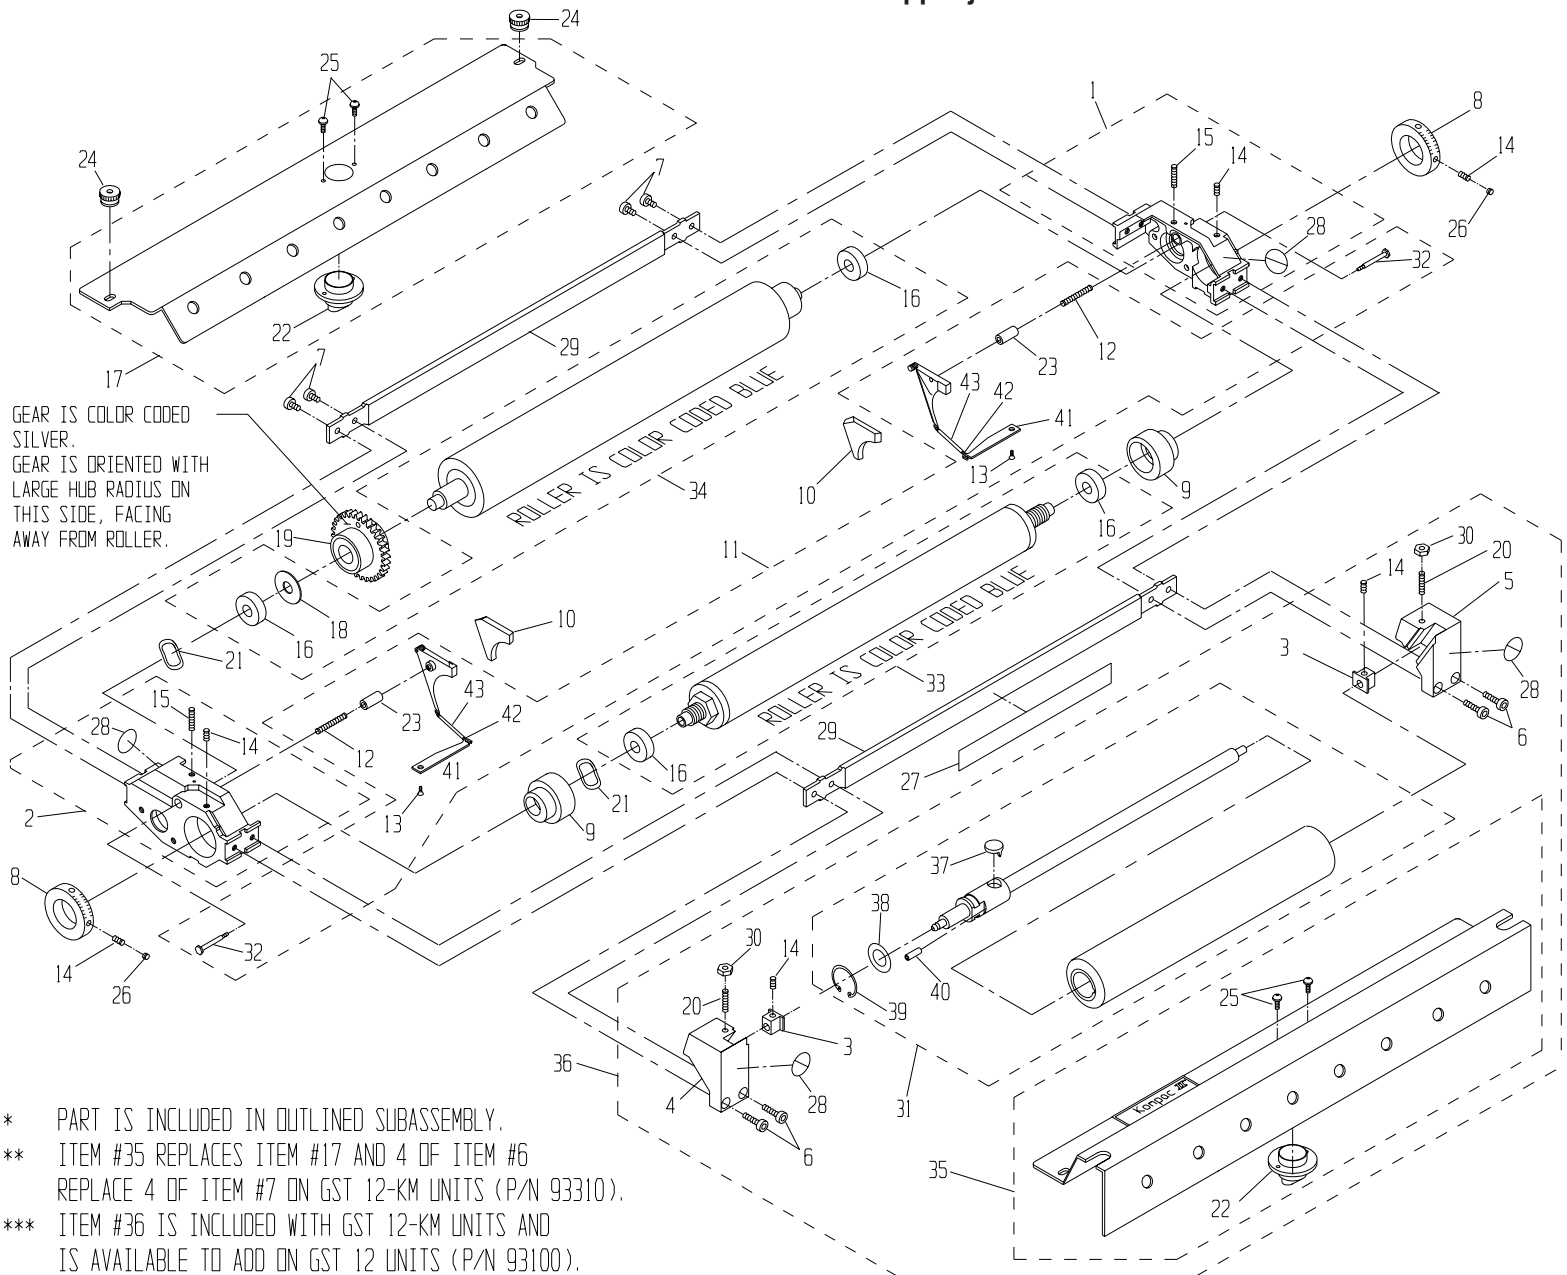

GST 12 UNIT: P/N 93100
GST 12-KM UNIT: P/N 93310

PRINTERS PARTS
800-543-1117 201-935-9595
fax 800-392-4072 201-935-5333
www.ppsnj.com

PARTS CATALOG #90224

- PART IS INCLUDED IN OUTLINED SUBASSEMBLY.
- ** ITEM #35 REPLACES ITEM #17 AND 4 OF ITEM #6 REPLACE 4 OF ITEM #7 ON GST 12-KM UNITS (P/N 93310).
- *** ITEM #36 IS INCLUDED WITH GST 12-KM UNITS AND IS AVAILABLE TO ADD ON GST 12 UNITS (P/N 93100).

ITEM#	PART #	DESCRIPTION	QTY
43	92259	SPRING COVER	*
42	92236	BACKING PLATE TAB SPRING	*
41	92234	BACKING PLATE TAB	*
40	91949	SPRING PIN	*
49	91997	OSC. RETAINING CLIP	*
48	91965	OSC. RETAINING WASHER	*
37	91111	OSC. DRIVE SHAFT FOLLOWER	*
36	96520	KOLORMATE MODEL 20	***
35	91320	11" OSC COVER ASSY	**
34	92410	11" FORM ROLLER W/B	1
33	92400	11" METERING ROLLER W/B	1
32	92303	SHOULDER SCREW	*
31	91302	11" OSC. PARTS ASSY	1

30	91982	#10-32 NUT	2
29	92492	11" TIE BAR	2
28	92601	INWARD NIP SYMBOL	2*
27	92494	WARNING DECAL	1
26	91810	#10-24 X 1/8 SLOT SET SCW	2
25	91806	#6-32 X 3/8 PHILLIPS HD SCW	*
24	92691	COVER NUT	2
23	92304	GUIDE PIN	*
22	92604	NOZZLE	*
21	92491	WAVE WASHER	2
20	91851	#10-32 x 1 SET SCREW	2
19	92850	GEAR CLUTCH ASSY	1
18	92415	THRUST WASHER	*
17	92600	11" COVER ASSEMBLY	**
16	92401	BEARING	*

15	91814	#10-24 X 3/4 STUD	*
14	91811	#10-24 X 1/4 SET SCREW	4*
13	91802	#3-48 X 1/4 FLAT HD SCREW	*
12	92238	COMPRESSION SPRING	*
11	92290	BACKING PLATE KIT (L & R)	1
10	92370	SEAL SET (L & R)	1
9	92291	ECCENTRIC	2
8	92222	METERING GAUGE	2
7	91818	#10-24 x 3/8 SOCKET HD SCREW	8**
6	91829	#10-24 x 11/16 SDC HD SCREW	4**
5	91017	R.H. OSC. END BLOCK	1
4	91018	L.H. OSC. END BLOCK	1
3	91219	ALIGNMENT BLOCK	2
2	92210	L.H. END FRAME ASSY	1
1	92200	R.H. END FRAME ASSY	1

ITEM#	PART #	DESCRIPTION	QTY

ITEM#	PART #	DESCRIPTION	QTY

ITEM#	PART #	DESCRIPTION	QTY