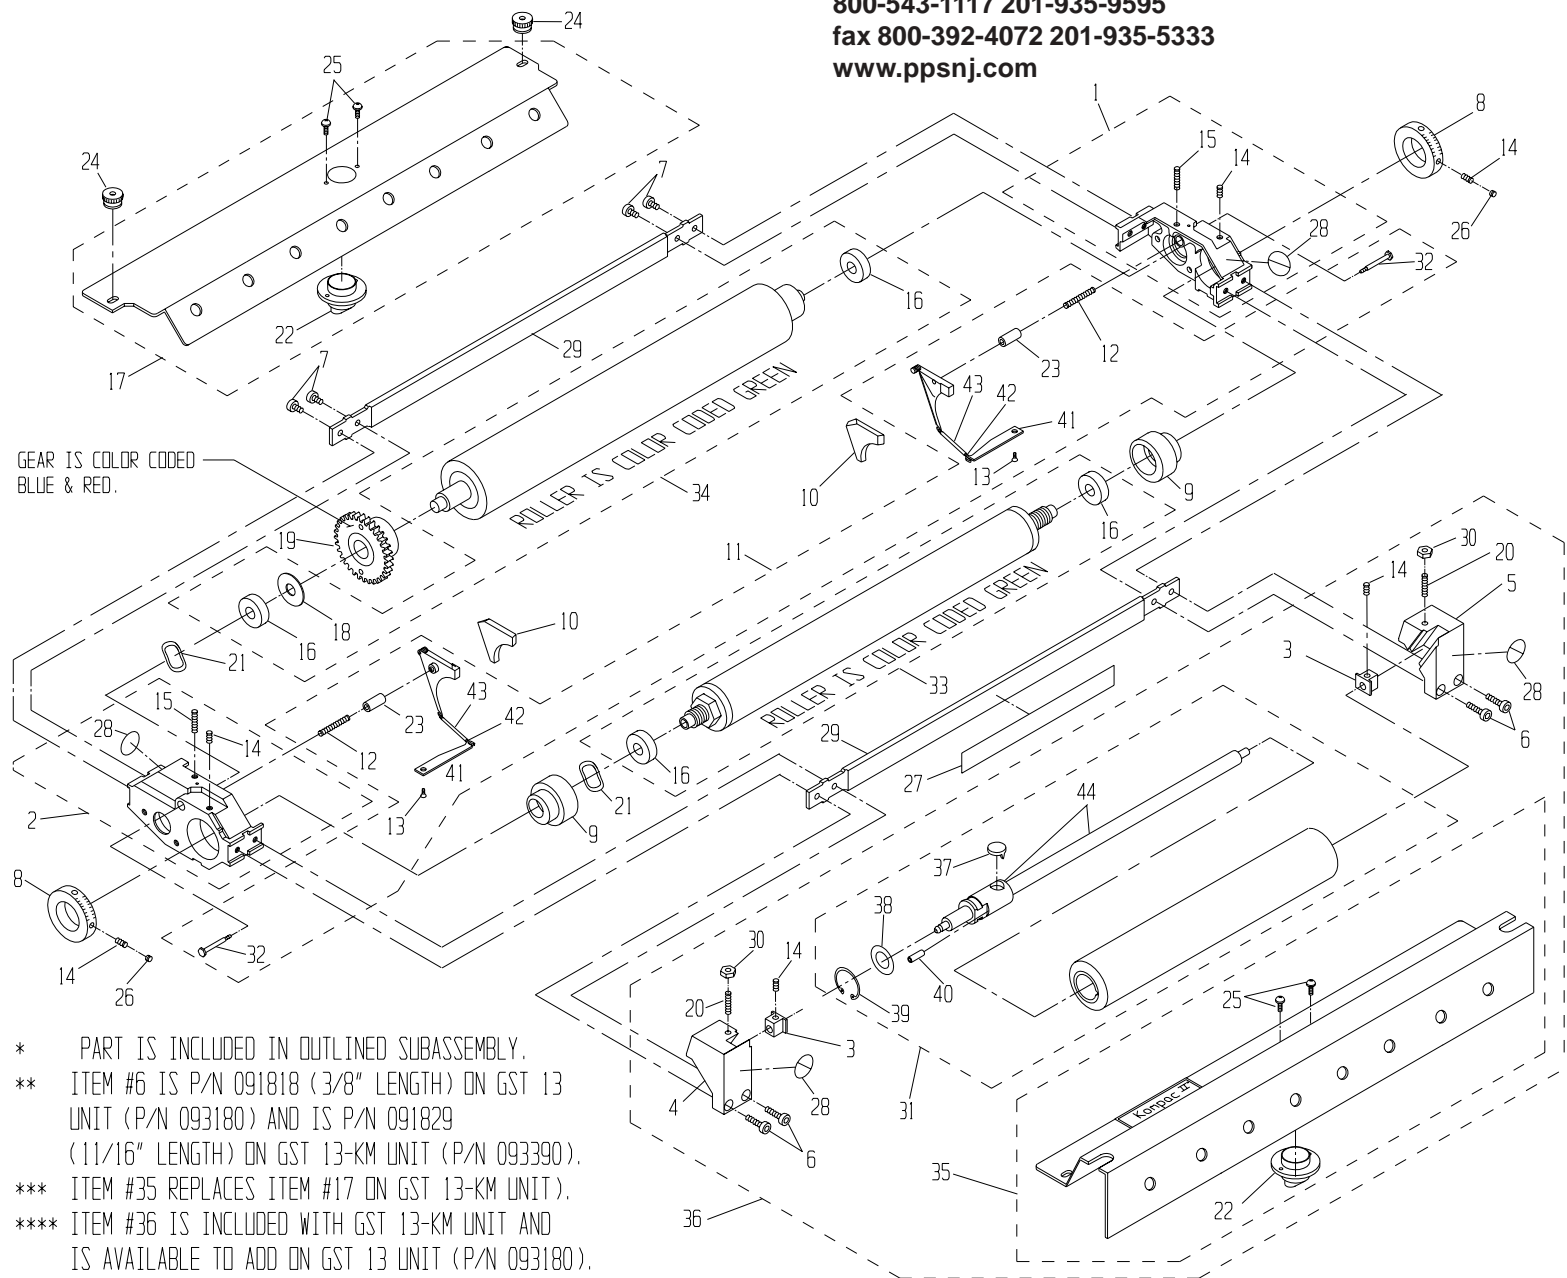

GST 13 UNIT: P/N 093180
GST 13-KM UNIT: P/N 093390

PARTS CATALOG #090226 REV D

PRINTERS PARTS
800-543-1117 201-935-9595
fax 800-392-4072 201-935-5333
www.ppsnj.com

* PART IS INCLUDED IN OUTLINED SUBASSEMBLY.
** ITEM #6 IS P/N 091818 (3/8" LENGTH) ON GST 13 UNIT (P/N 093180) AND IS P/N 091829 (11/16" LENGTH) ON GST 13-KM UNIT (P/N 093390).
*** ITEM #35 REPLACES ITEM #17 ON GST 13-KM UNIT).
**** ITEM #36 IS INCLUDED WITH GST 13-KM UNIT AND IS AVAILABLE TO ADD ON GST 13 UNIT (P/N 093180).

44	091261	SHAFT ASSY S.S.	*	30	091982	#10-32 NUT	2	15	091814	#10-24 X 3/4 STUD	*
43	092259	SPRING COVER	*	29	092496	13" TIE BAR	2	14	091811	#10-24 X 1/4 SET SCREW	4 *
42	092236	BACKING PLATE TAB SPRING	*	28	092601	INWARD NIP SYMBOL	2 *	13	091802	#3-48 X 1/4 FLAT HD SCREW	*
41	092234	BACKING PLATE TAB	*	27	092494	WARNING DECAL	1	12	092238	COMPRESSION SPRING	*
40	091949	SPRING PIN	*	26	091810	#10-24 X 1/8 SLOT SET SCREW	2	11	092290	BACKING PLATE KIT (L & R)	1
49	091997	OSC. RETAINING CLIP	*	25	091806	#6-32 X 3/8 PHIL. HD SCREW	*	10	092370	SEAL SET (L & R)	1
48	091965	OSC. RETAINING WASHER	*	24	092691	COVER NUT	2	9	092291	ECCENTRIC	2
37	091117	OSC. DRIVE SHAFT FOLLOWER	*	23	092304	GUIDE PIN	*	8	092222	METERING GAUGE	2
36	096560	KOLORMATE MODEL 60	****	22	092604	NOZZLE	*	7	091818	#10-24 x 3/8 SOCKET HD SCREW	4
35	091350	13" OSC. COVER ASSY	***	21	092491	WAVE WASHER	2	6	**	#10-24 SOCKET HD CAP SCREW	4
34	092470	13" FORM ROLLER W/B	1	20	091851	#10-32 x 1 SET SCREW	2	5	091017	R.H. OSC. END BLOCK	1
33	092460	13" METERING ROLLER W/B	1	19	092930	GST 13 GEAR CLUTCH ASSY	1	4	091018	L.H. OSC. END BLOCK	1
32	092303	SHOULDER SCREW	*	18	092415	THRUST WASHER	*	3	091219	ALIGNMENT BLOCK	2
31	091306	ASSY, 13" OSC., LONG STROKE	1	17	092620	13" COVER ASSEMBLY	***	2	092210	L.H. END FRAME ASSY	1
ITEM#	PART #	DESCRIPTION	QTY	16	092401	BEARING	*	1	092200	R.H. END FRAME ASSY	1
				ITEM#	PART #	DESCRIPTION	QTY	ITEM#	PART #	DESCRIPTION	QTY