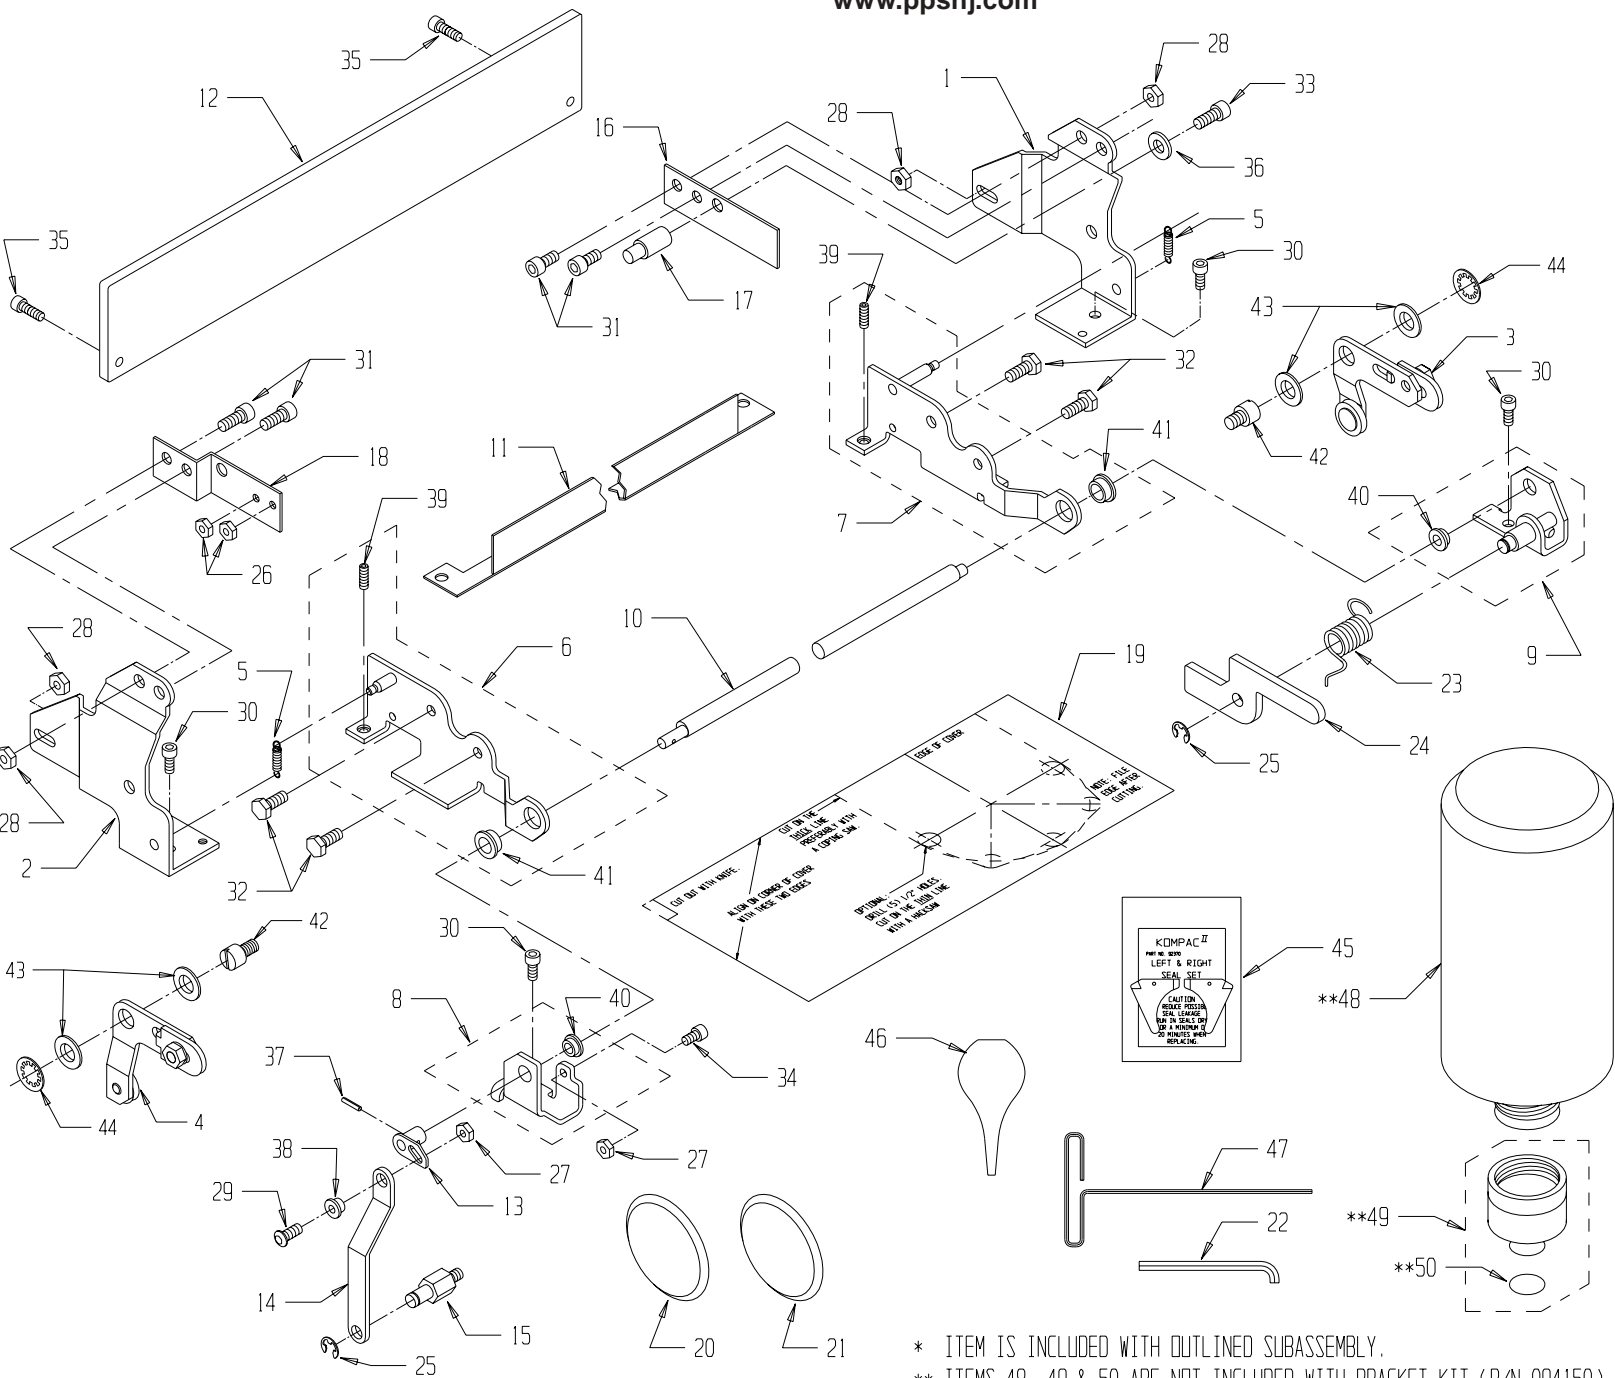

GST 13 BRACKET KIT: P/N 094150

PRINTERS PARTS

800-543-1117 201-935-9595

fax 800-392-4072 201-935-5333

www.ppsnj.com

PARTS CATALOG #090226 REV D

* ITEM IS INCLUDED WITH OUTLINED SUBASSEMBLY.
** ITEMS 48, 49 & 50 ARE NOT INCLUDED WITH BRACKET KIT (P/N 094150).

ITEM	PART NO.	DESCRIPTION	QTY.
50	92765	O-RING	*
49	92760	DISPENSING VALVE ASSY	**
48	92771	CALIBRATED BOTTLE	**
47	90755	3/32" WRENCH	1
46	92778	KOMPAC SYRINGE	1
45	92370	KOMPAC SEAL SET (L & R)	1
44	91747	CIRCULAR PUSH-ON	2
43	91739	.442 x .750" WASHER	4
42	90934	THREADED STUD	2
41	93816	FLANGE BEARING	*
40	94192	FLANGE BEARING	*
39	91847	10-32x3/4 OVAL POINT SET SCREW	*
38	93754	ATF LOCKOUT BUSHING	1
37	91940	3/32 x 1/2" ROLL PIN	1

ITEM	PART NO.	DESCRIPTION	QTY.
36	91962	#12 WASHER	1
35	91811	10-24 x 5/8 SOCKET HD CAP SCW	2
34	91818	10-24 x 3/8 SOCKET HD CAP SCW	1
33	91895	1/4-28 x 1/2 SOCKET HD CAP SCW	1
32	91867	1/4-20 x 1/2 HEX HEAD SCREW	4
31	91876	1/4-20 x 1/2 SOCKET HD CAP SCW	4
30	91875	1/4-20 x 3/8 SOCKET HD CAP SCW	4
29	91819	10-24 x 1/2 BUTTON HD CAP SCW	1
28	91972	1/4-20 LOCK NUT	4
27	91968	10-24 LOCK NUT	2
26	91967	8-32 LOCK NUT	2
25	91994	5/16" E-RING	2
24	93621	PLATE CLAMP PAWL	1
23	93626	PLATE CLAMP SPRING	1
22	93708	3/16" ALLEN WRENCH	1
21	93749	2" DIA. PLUG	1
20	93748	2-1/8" DIA. PLUG	1
19	94151	GST 13 SAFETY COVER TEMPLATE	1

ITEM	PART NO.	DESCRIPTION	QTY.
18	93517	R.H. SAFETY COVER BKT	1
17	93515	SAFETY COVER PIN	1
16	93516	L.H. SAFETY COVER BKT	1
15	93519	GST LOCKOUT PIN	1
14	93518	GST LOCKOUT LINK	1
13	93710	ATF LEVER ASSY	1
12	94152	GST 13 INKER SAFETY COVER	1
11	94156	GST 13 PINCH GUARD	1
10	94154	GST 13 ECCENTRIC SHAFT	1
9	94190	GST 13 R.H. PIVOT BKT ASSY	1
8	94200	GST 13 L.H. PIVOT BKT ASSY	1
7	94170	GST 13 R.H. MOUNTING BKT ASSY	1
6	94160	GST 13 L.H. MOUNTING BKT ASSY	1
5	93553	EXTENSION SPRING	2
4	90930	LIFT LINK ASSEMBLY, OP-SIDE	1
3	90940	LIFT LINK ASSEMBLY, NON-OP SIDE	1
2	94180	GST 13 L.H. INKER BRACKET	1
1	93688	R.H. INKER BRACKET	1