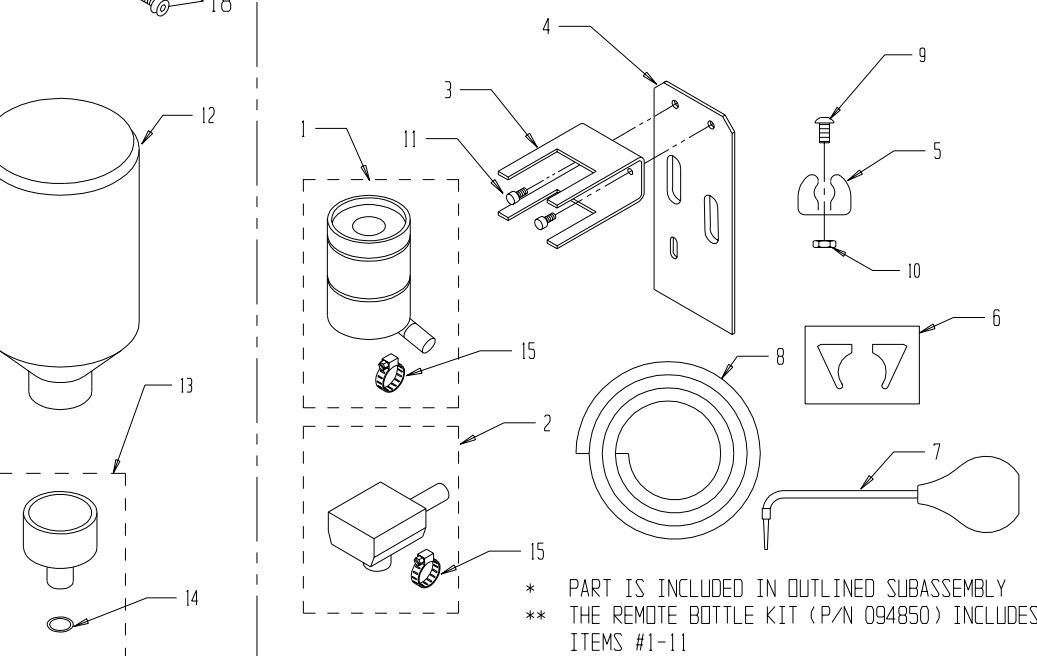

GT-46/52 REMOTE BOTTLE KIT: P/N 094850**

* PART IS INCLUDED IN OUTLINED SUBASSEMBLY
** THE REMOTE BOTTLE KIT (P/N 094850) INCLUDES ITEMS #1-11
*** ITEMS #19-29 ARE INCLUDED WITH OPTIONAL GT-52 DDS KIT, P/N 095701.

**GT-52 SAFETY GUARD ASSY:
P/N 098060**

29	091754	M8x1.25 Lock Nut	02
28	091950	M8 Washer	04
27	095702	Threaded Rod, M8, GT-52	02
26	095703	Adjusting Nut, M8, GT-52	02
25	091733	M8x1.25 Jan Nut	04
24	091973	M6x1 Lock Nut	02
23	091546	M4 x 6mm Set Screw, Nylon	02
22	091613	Nut, Adjusting, GT-46/52	02
21	095704	Guide, Tie Rod, GT-52	02
20	091743	Washer, M6, Narrow	04
19	091612	Assy, Spring Rod, Machined	02
18	091898	M5 x 35 Cap Screw	02
17	098055	Plate, Backing, Plug	01
16	098012	Plug, Blanking	01
15	091911	1/4-25/32 Adjustable Clamp	*
14	092765	O-Ring	*
13	092760	Dispensing Valve Assy	02
12	092772	Fountain Bottle, Large	02
11	091765	M5x12mm Button Hd Screw	02
10	091968	10-24 Hex Nut, Full	01
09	091819	10-24 x 1/2 Cap Screw	01
08	092756	1/2" ID Vinyl Tubing	12"
07	092779	Assy, Syringe, Lg. Neck	01
06	090850	Seal Set	01
05	091672	Spring Clip	01
04	091517	Remote Bottle Plate	01
03	092749	Universal Bottle Brckt	01
02	092750	Adapter Base Assy	01
01	092740	Bottle Valve Assy	01
ITEM#	PART #	DESCRIPTION	QTY