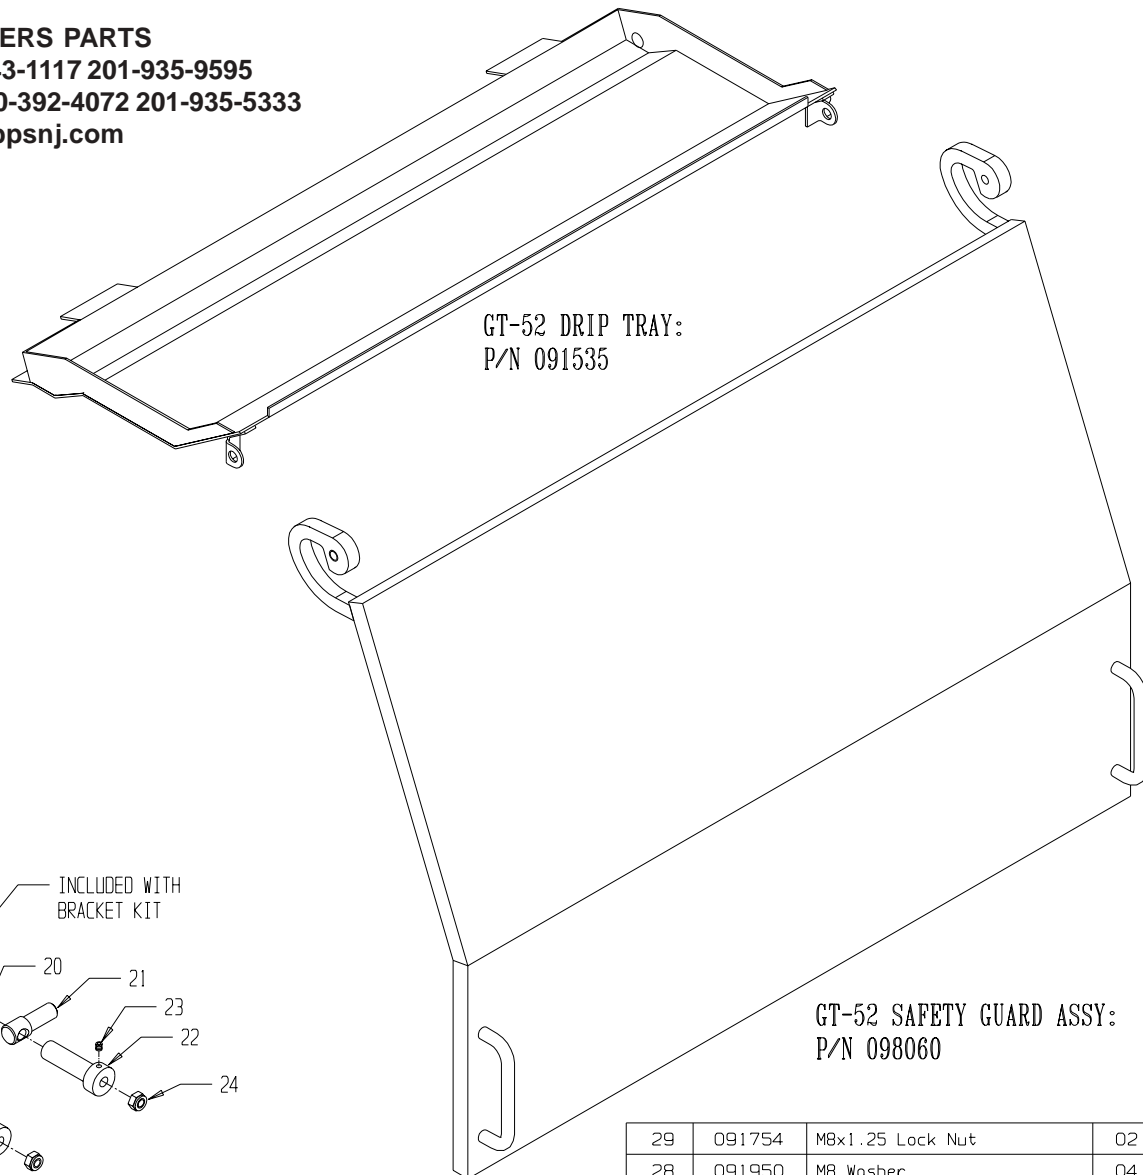

PRINTERS PARTS
800-543-1117 201-935-9595
fax 800-392-4072 201-935-5333
www.ppsnj.com