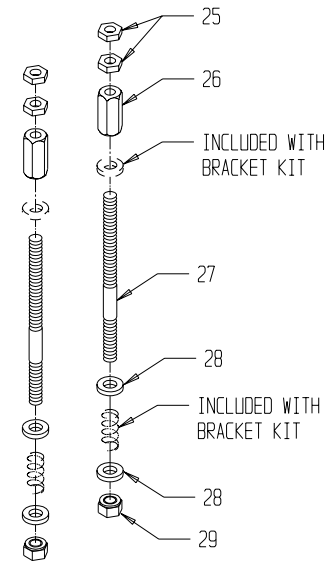

PRINTERS PARTS
800-543-1117 201-935-9595
fax 800-392-4072 201-935-5333
www.ppsnj.com