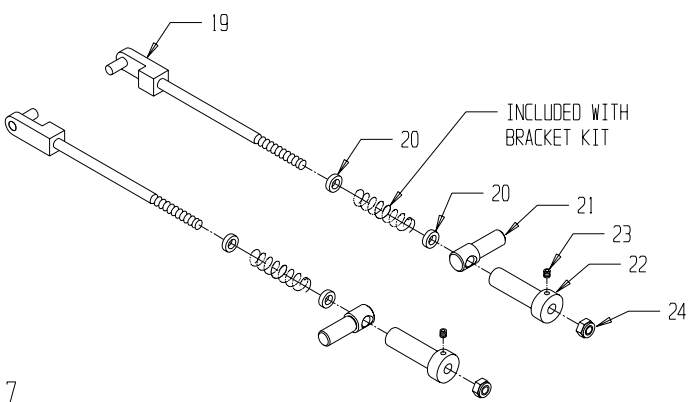

PRINTERS PARTS
800-543-1117 201-935-9595
fax 800-392-4072 201-935-5333
www.ppsnj.com