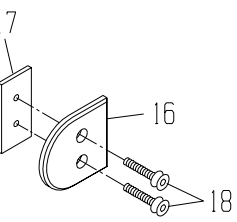

PRINTERS PARTS
800-543-1117 201-935-9595
fax 800-392-4072 201-935-5333
www.ppsnj.com