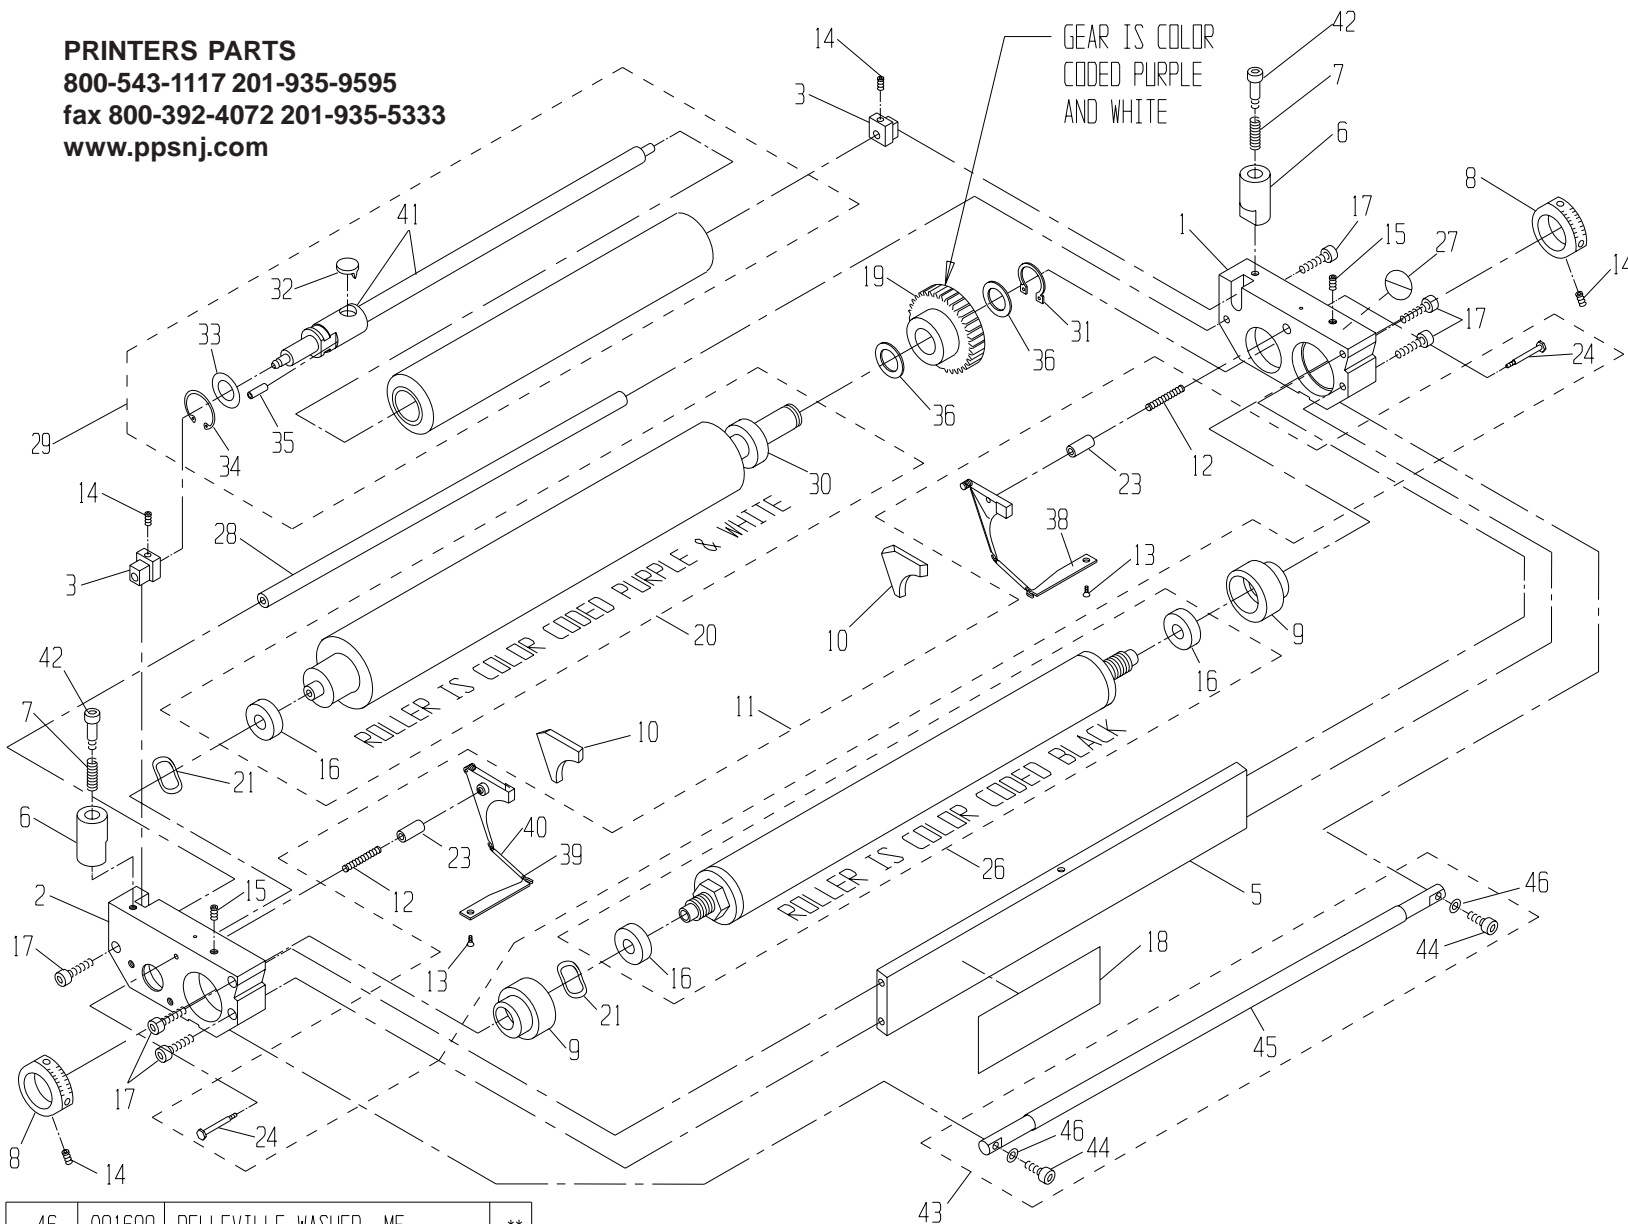

PRINTERS PARTS

800-543-1117 201-935-9595

fax 800-392-4072 201-935-5333

www.ppsnj.com

46	091689	BELLEVILLE WASHER, M5	**
45	094365	PLATE GUIDE	**
44	091765	M5x12mm BUTTON HEAD SCREW	**
43	090879	PLATE GUIDE ASSY	**
42	091708	SHOULDER SCREW, 6mm	2
41	091262	SHAFT ASSY, S.S.	*
40	092259	SPRING COVER	*
39	092236	TAB SPRING	*
38	090971	TAB, SHORT	*
36	091966	WASHER, FLAT	2
35	091949	SPRING PIN	*
34	091997	OSC. RETAINING CLIP	*
33	091965	OSC. RETAINING WASHER	*
32	091111	OSC. DRIVE SHAFT FOLLOWER	*
31	091662	RETAINING RING	1
30	092586	BEARING	*
29	081311	13-1/4 OSC. ROLL. PARTS ASSY	1
ITEM#	PART #	DESCRIPTION	QTY

* ITEM IS INCLUDED WITH OUTLINED SUBASSEMBLY.

** ITEM IS NOT INCLUDED WITH P/N 090876.

28	090989	TIE ROD	1
27	092601	SAFETY STICKER	1
26	094240	13-1/4" METERING ROLLER W/B	1
24	092296	SHOULDER SCREW	*
23	092304	GUIDE PIN	*
21	092491	WAVE WASHER	2
20	090973	13-1/4" FORM ROLLER W/B	1
19	090959	GEAR CLUTCH ASSY, HMD-34	1
18	090984	I.D. STICKER (HAMADA)	1
17	091898	M5 x 35mm SOC. HD. SCREW	6
16	092401	BEARING	*
15	091904	M5 x 16mm SET SCREW	2
ITEM#	PART #	DESCRIPTION	QTY

14	091888	M5 x 5mm SET SCREW	4
13	091901	M3 x 6mm SOC HD SCREW	*
12	092238	COMPRESSION SPRING	*
11	090970	BACKING PLATE KIT (HAMADA)	1
10	092370	SEAL SET (L & R)	1
9	092291	ECCENTRIC	2
8	092612	METERING GAUGE	2
7	092007	SPRING, COMPRESSION	2
6	094991	OSCILLATOR POST	2
5	090979	TIE BAR	1
3	090985	ALIGNMENT BLOCK	2
2	090993	L.H. END FRAME	1
1	090994	R.H. END FRAME	1
ITEM#	PART #	DESCRIPTION	QTY

* PART IS INCLUDED WITH OUTLINED SUBASSEMBLY.
 ** PART IS NOT INCLUDED WITH BRACKET KIT, P/N 090875.

ITEM#	PART #	DESCRIPTION	QTY
36	091907	#6-32 X 3/8 PHILLIPS HD SCW	*
35	092604	NOZZLE	*
34	094997	BRACKET, NOZZLE	*