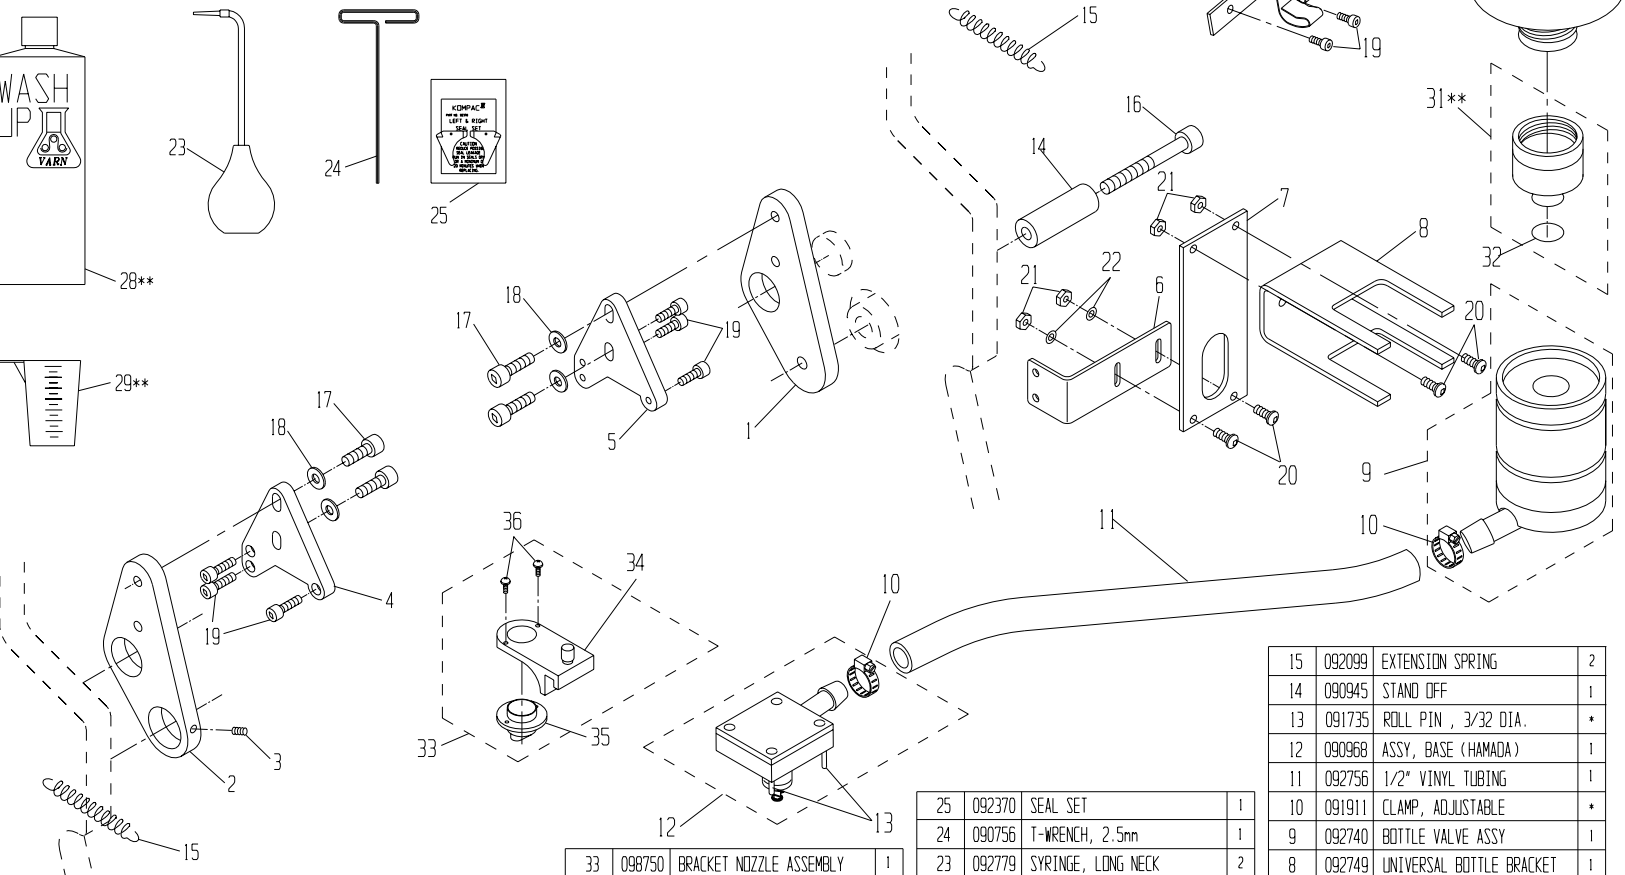

PRINTERS PARTS

800-543-1117 201-935-9595

fax 800-392-4072 201-935-5333

www.ppsnj.com

46	091689	BELLEVILLE WASHER, M5	**
45	094365	PLATE GUIDE	**
44	091765	M5x12mm BUTTON HEAD SCREW	**
43	090879	PLATE GUIDE ASSY	**
42	091708	SHOULDER SCREW, 6mm	2
41	091262	SHAFT ASSY, S.S.	*
40	092259	SPRING COVER	*
39	092236	TAB SPRING	*
38	090971	TAB, SHORT	*
36	091966	WASHER, FLAT	2
35	091949	SPRING PIN	*
34	091997	OSC. RETAINING CLIP	*
33	091965	OSC. RETAINING WASHER	*
32	091111	OSC. DRIVE SHAFT FOLLOWER	*
31	091662	RETAINING RING	1
30	092586	BEARING	*
29	081311	13-1/4 OSC. ROLL. PARTS ASSY	1
ITEM#	PART #	DESCRIPTION	QTY

* ITEM IS INCLUDED WITH OUTLINED SUBASSEMBLY.

** ITEM IS NOT INCLUDED WITH P/N 090876.

28	090989	TIE ROD	1
27	092601	SAFETY STICKER	1
26	094240	13-1/4" METERING ROLLER W/B	1
24	092296	SHOULDER SCREW	*
23	092304	GUIDE PIN	*
21	092491	WAVE WASHER	2
20	090973	13-1/4" FORM ROLLER W/B	1
19	090959	GEAR CLUTCH ASSY, HMD-34	1
18	090984	I.D. STICKER (HAMADA)	1
17	091898	M5 x 35mm SOC. HD. SCREW	6
16	092401	BEARING	*
15	091904	M5 x 16mm SET SCREW	2
ITEM#	PART #	DESCRIPTION	QTY

14	091888	M5 x 5mm SET SCREW	4
13	091901	M3 x 6mm SOC HD SCREW	*
12	092238	COMPRESSION SPRING	*
11	090970	BACKING PLATE KIT (HAMADA)	1
10	092370	SEAL SET (L & R)	1
9	092291	ECCENTRIC	2
8	092612	METERING GAUGE	2
7	092007	SPRING, COMPRESSION	2
6	094991	OSCILLATOR POST	2
5	090979	TIE BAR	1
3	090985	ALIGNMENT BLOCK	2
2	090993	L.H. END FRAME	1
1	090994	R.H. END FRAME	1
ITEM#	PART #	DESCRIPTION	QTY

33	098750	BRACKET NOZZLE ASSEMBLY	1
32	092765	DISPENSING VALVE O-RING	1
31	092760	DISPENSING VALVE ASSY	**
30	092771	ROUND CALIBRATED BOTTLE	**
29	092783	MEASURING CLIP	**
28	092785	WASH-UP BOTTLE	**

25	092370	SEAL SET	1
24	090756	T-WRENCH, 2.5mm	1
23	092779	SYRINGE, LONG NECK	2
22	091978	M5 FLAT WASHER	2
21	091752	M5 NUT	4
20	091765	M5 x 12mm SCREW	4
19	091891	M5 x 16mm SCREW	8
18	091950	WASHER, FLAT	4
17	091758	M8 x 20mm SCREW	4
16	091892	M8 x 35mm SCREW	1