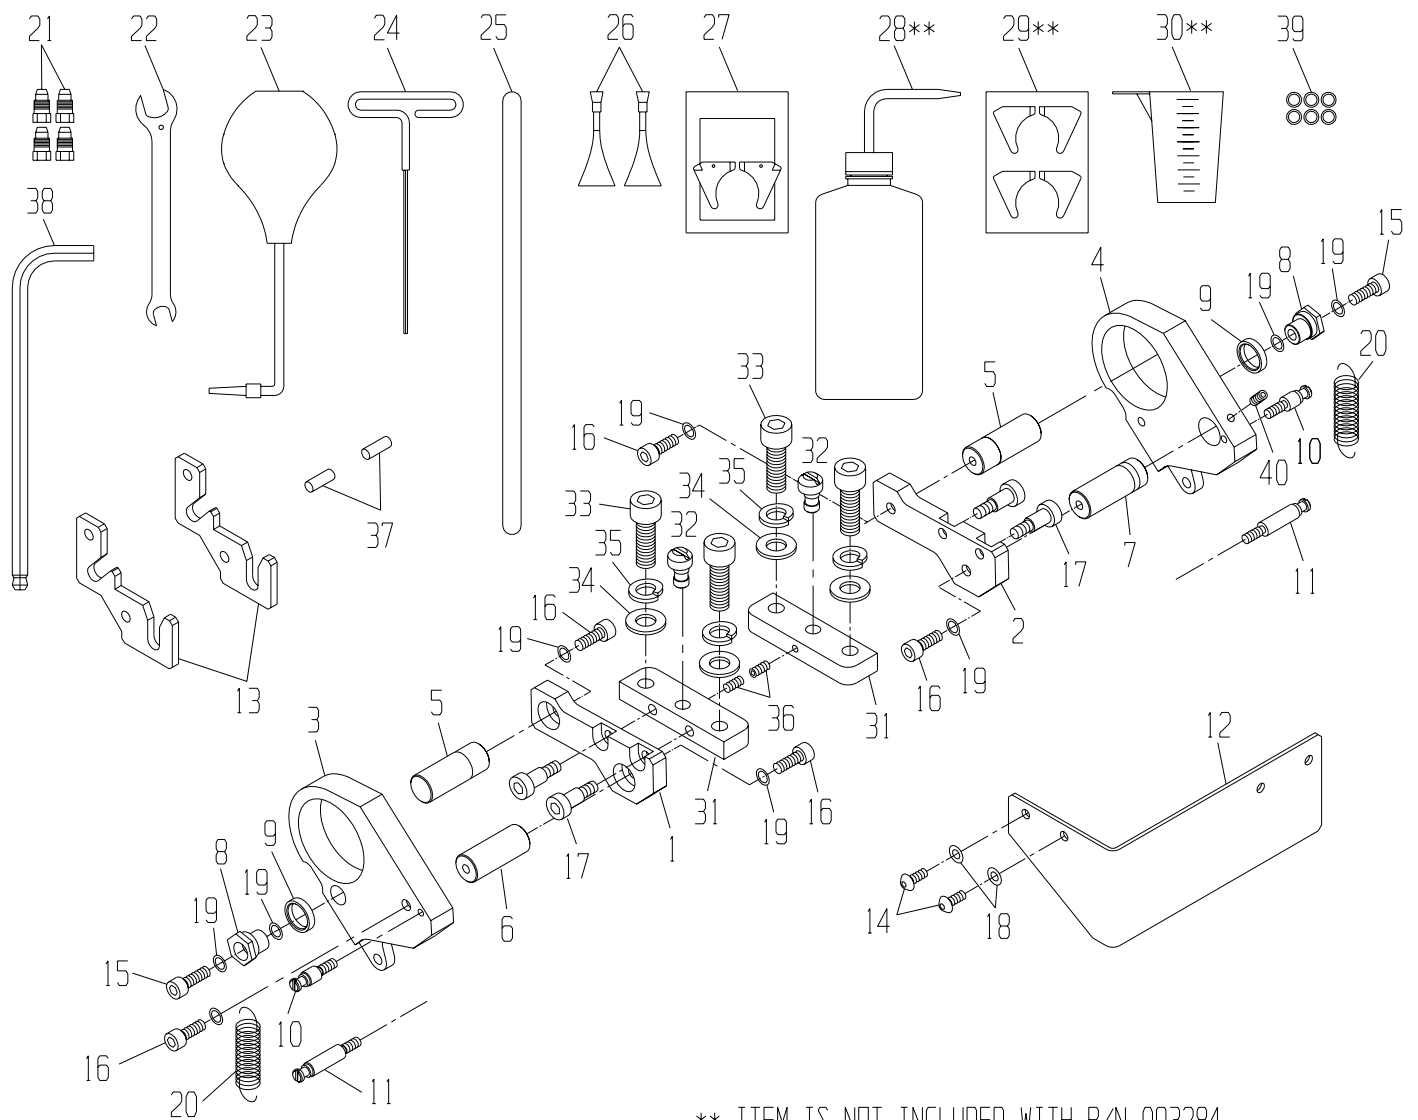

PRINTERS PARTS

800-543-1117 201-935-9595
 fax 800-392-4072 201-935-5333
 www.ppsnj.com

* ITEM IS INCLUDED WITH OUTLINED SUBASSEMBLY.

** ITEM 11 IS INCLUDED WITH THE 2ND HEAD BRACKET KIT, P/N 093285.

47.	091689	M5 BELLEVILLE WASHER	**	32.	091773	M6 X 12mm CAP SCREW	4	16.	092236	SPRING	*
46.	091712	M8 x 12mm SHOULDER SCREW	4	31.	091711	M6 x 16mm SHOULDER SCREW	2	15.	091407	BACKING PLATE STANDOFF	2
45.	091419	ATTACHMENT BLOCK, GTD	2	30.	091708	M6 SHOULDER SCREW	2	14.	095697	CLAMP, OSCILLATOR	2
44.	091663	16mm EXT. RETAINING RING	1	29.	091703	M5 X 12mm SET SCREW	2	13.	093367	THREADED STUD, M5/#10-32x1.75"	2
43.	092119	SHIM WASHER, 16x22x0.3mm	2	28.	091888	M5 X 5mm SET SCREW	4*	12.	091416	METERING GAUGE	2
42.	091406	SPRING PLATE (K III)	*	27.	091765	M5 X 12mm BUTTON HD CAP SCREW	**	11.	093365	ASSY, GUIDE BAR, HMD-248	**
41.	092242	COMPRESSION SPRING	*	26.	091752	M5 NUT	2	10.	093301	TIE ROD, HMD-248	1
40.	092304	GUIDE PIN	*	25.	092303	SEAL PLATE SHOULDER SCREW	2	9.	093299	TIE PLATE, HMD-248	1
39.	092102	BEARING, 17x35x10mm (6003)	*	24.	093369	LABELS, TIE PLATE	1	8.	091412	ECCENTRIC, METERING ROLLER	2
38.	092586	BEARING, BALL, LIGHT SERIES	*	23.	092122	COMP. SPRING, .360x1.25x.049	2	7.	093298	END FRAME, R.H., HMD-248	1
37.	091760	M4 X 10mm CAP SCREW	*	22.	092174	METRIC ALIGNMENT BLOCK	*	6.	093296	END FRAME, L.H., HMD-248	1
36.	092601	SAFETY STICKER	2	21.	091413	THRUST PLATE	2	5.	090850	R.H. AND L.H. SEAL SET (K III)	1
35.	091909	M5 x 4mm SLOTTED SET SCREW	2	20.	094365	PLATE GUIDE	**	4.	091450	SEAL BACKING PLATE KIT (K III)	1
34.	093347	ASSY, GEAR-CLUTCH, KIII	1	19.	091417	THREADED STUD, SHORT	2	3.	093346	KOLMATE ASSY, 48cm	1
33.	091783	WASHER, WAVE, 35mm	1	18.	092055	BALL KNOB	4	2.	093291	ASSY, METERING ROLLER, 48-C	1
ITEM	PART #	DESCRIPTION	QTY.	17.	092259	TUBING	*	1.	093286	ASSY, FORM ROLLER, 48-CL	1