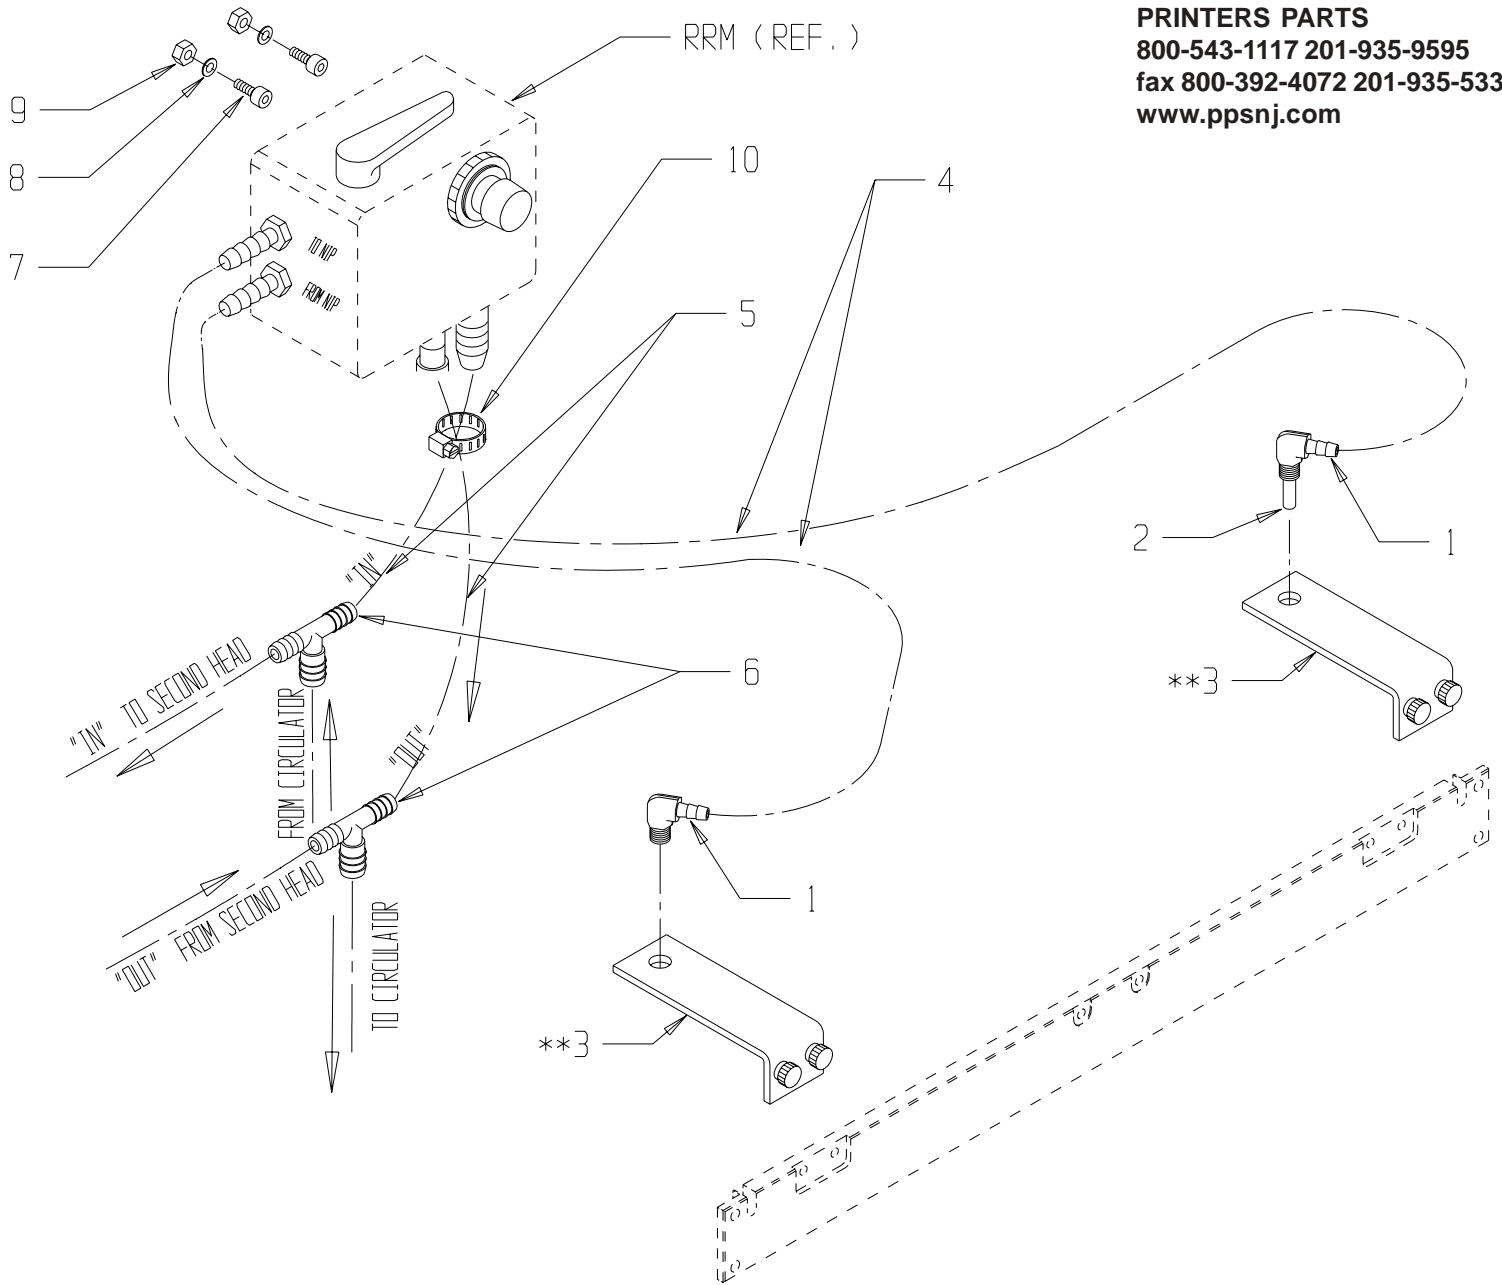

RRM HOSE KIT (INSULATED): P/N 095925

NOTES:

1. GIVEN QUANTITY IS PER (1) PRINTING HEAD.
2. ITEMS MARKED * ARE INCLUDED WITH OUTLINED SUBASSEMBLY.
3. ITEMS MARKED ** ARE NOT INCLUDED WITH P/N 095925.

PRINTERS PARTS

800-543-1117 201-935-9595
fax 800-392-4072 201-935-5333
www.ppsnj.com