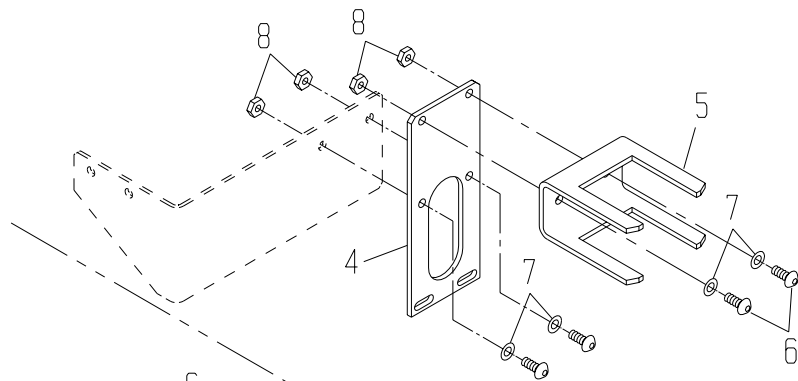

PRINTERS PARTS
800-543-1117 201-935-9595
fax 800-392-4072 201-935-5333
www.ppsnj.com

* PART IS INCLUDED WITH OUTLINED SUBASSEMBLY.

				10.	092760	DISPENSING VALVE ASSY	1
				9.	092772	1/2 GALLON CALIBRATED BOTTLE	1
				8.	091752	M5 NUT	4
				7.	091689	WASHER, BELLEVILLE (M5)	4
				6.	091765	M5 X 12mm BUTTON HEAD SCREW	4
				5.	092749	UNIVERSAL BOTTLE BRACKET	1
				4.	092748	UNIVERSAL BRACKET	1
				3.	091907	SCREW, #6-32 X 3/8 PHIL PAN HD	*
				2.	092604	NOZZLE	*
				1.	093358	ASSY, NOZZLE BRACKET, HMD-248	1
ITEM	PART #	DESCRIPTION	QTY.	ITEM	PART #	DESCRIPTION	QTY.