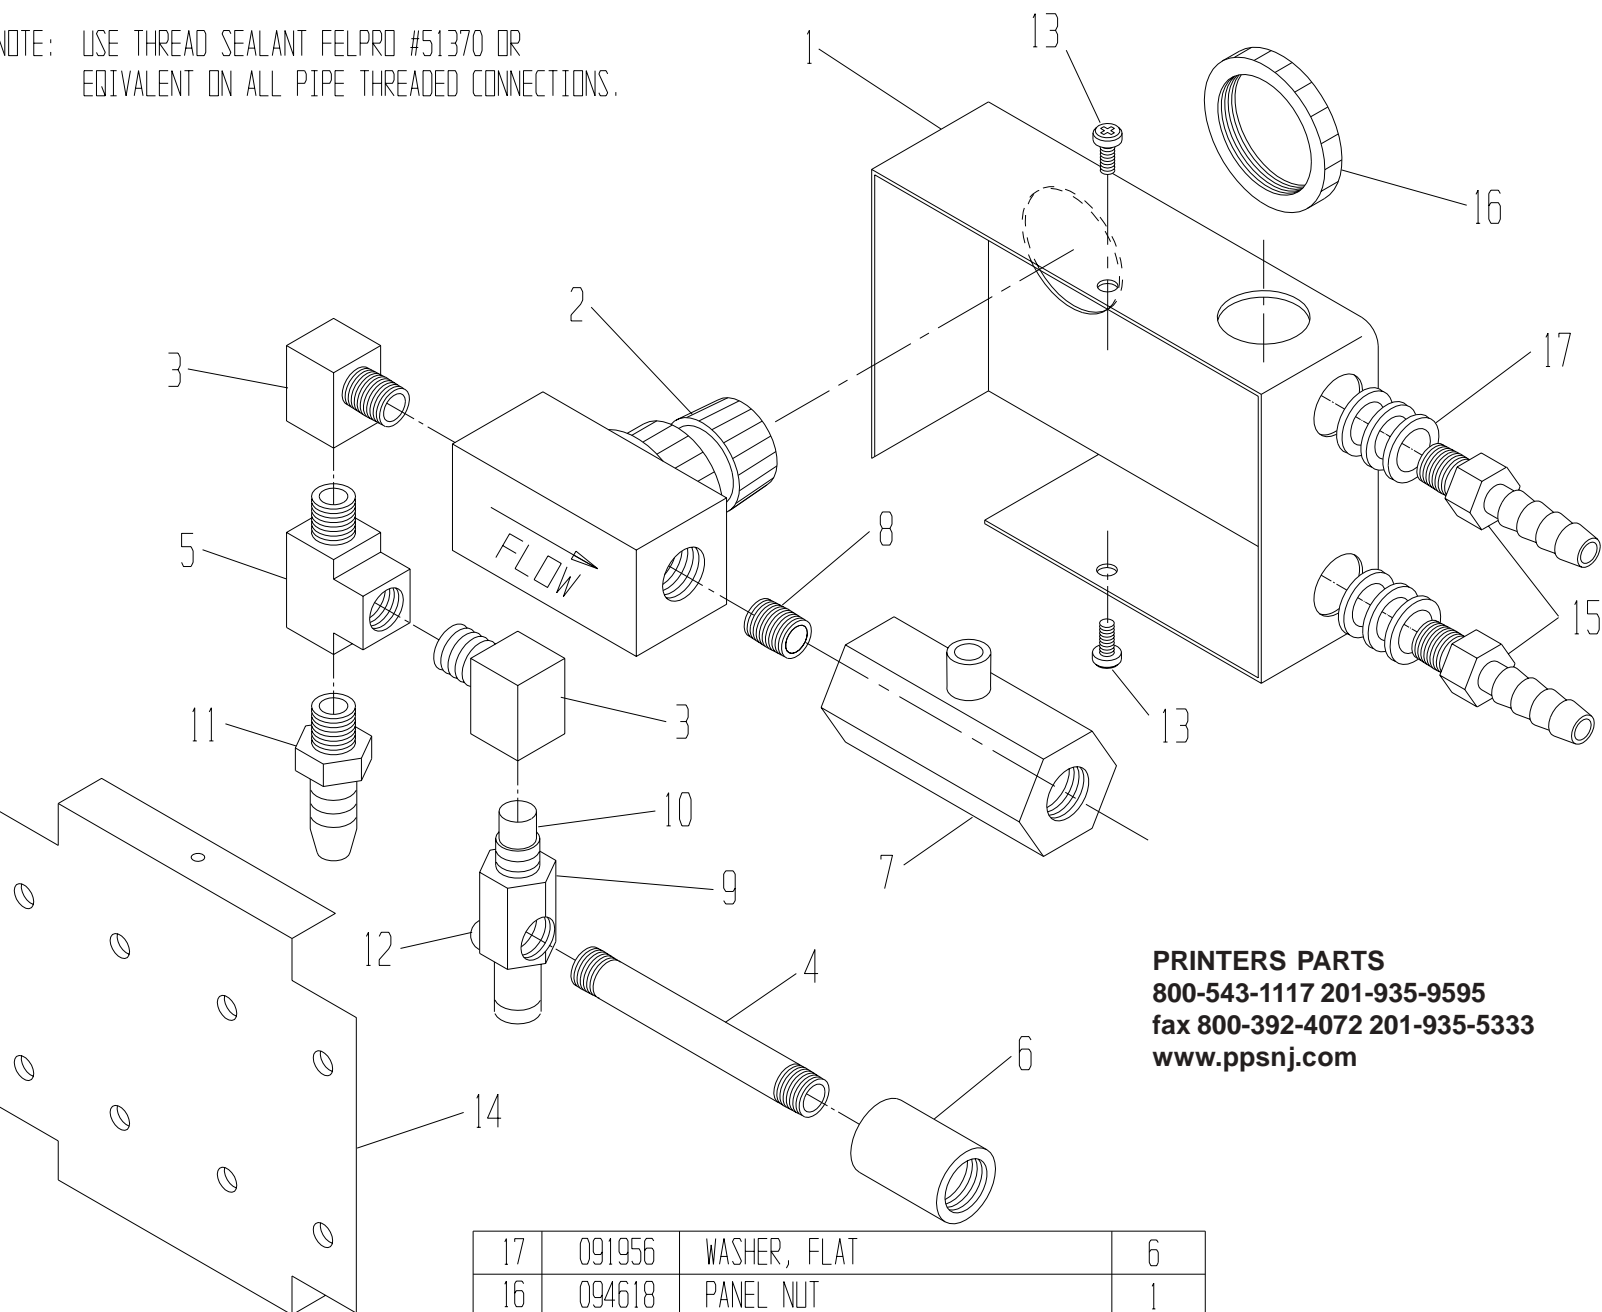

FORM UNIT (INSULATED): P/N 094731

PARTS CATALOG #093352 REV. E

NOTE: USE THREAD SEALANT FELPRO #51370 OR EQUIVALENT ON ALL PIPE THREADED CONNECTIONS.

PRINTERS PARTS
800-543-1117 201-935-9595
fax 800-392-4072 201-935-5333
www.ppsnj.com

17	091956	WASHER, FLAT	6
16	094618	PANEL NUT	1
15	095962	FITTING, 1/8 NPT x 1/4 BARB	2
14	094612	PLATE, MOUNTING	1
13	091907	SCREW #6-32 PAN HD. SELF-TAP	2
12	091824	SCREW #6-32 TRUSS HD.	1
11	091062	FITTING, 1/8 NPT x 3/8 BARB	1
10	095939	TIP, VACUUM	1
09	095938	BODY, VACUUM	1
08	095948	NIPPLE, CLOSE, 1/8 NPT	1
07	095949	BALL VALVE	1
06	094616	COUPLING, 1/8 NPT	1
05	094613	TEE, STREET, 1/8 NPT	1
04	094615	NIPPLE, LONG, 1/8 NPT	1
03	094614	ELBOW, STREET, 1/8 NPT	2
02	094617	NEEDLE VALVE	1
01	094611	ENCLOSURE	1
ITEM	PART NO.	DESCRIPTION	QTY.