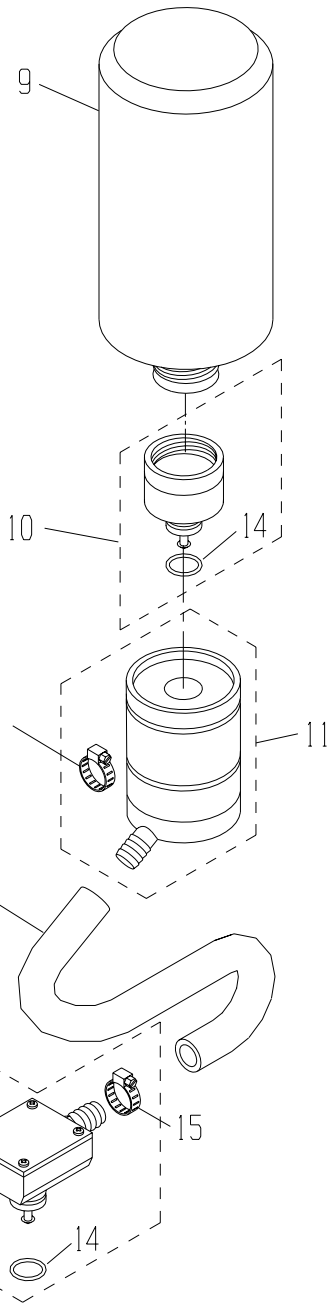

PRINTERS PARTS
800-543-1117 201-935-9595
fax 800-392-4072 201-935-5333
www.ppsnj.com

* PART IS INCLUDED WITH OUTLINED SUBASSEMBLY.

				10.	092760	DISPENSING VALVE ASSY	1
				9.	092772	1/2 GALLON CALIBRATED BOTTLE	1
				8.	091752	M5 NUT	4
				7.	091689	WASHER, BELLEVILLE (M5)	4
				6.	091765	M5 X 12mm BUTTON HEAD SCREW	4
				5.	092749	UNIVERSAL BOTTLE BRACKET	1
				4.	092748	UNIVERSAL BRACKET	1
				3.	091907	SCREW, #6-32 X 3/8 PHIL PAN HD	*
				2.	092604	NOZZLE	*
				1.	093358	ASSY, NOZZLE BRACKET, HMD-248	1
ITEM	PART #	DESCRIPTION	QTY.	ITEM	PART #	DESCRIPTION	QTY.