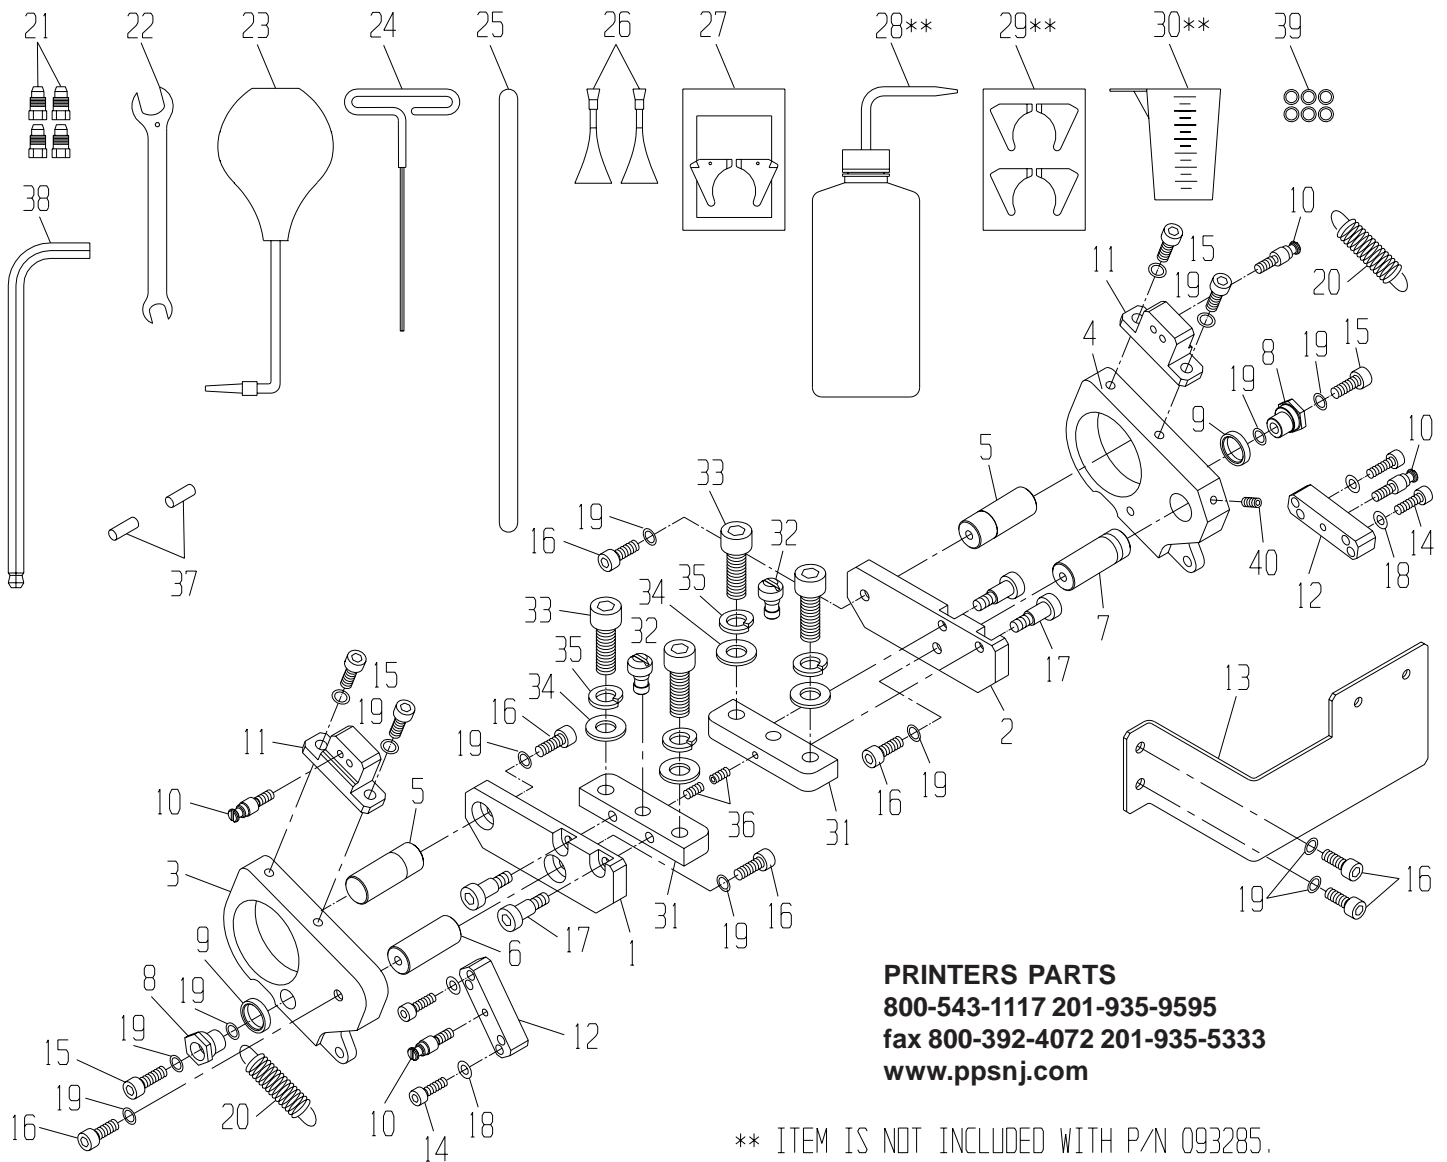

PRINTERS PARTS
800-543-1117 201-935-9595
fax 800-392-4072 201-935-5333
www.ppsnj.com

** ITEM IS NOT INCLUDED WITH P/N 093285.

40.	092128	M5x10mm CONE POINT SET SCREW	1	20.	092099	EXTENSION SPRING, 1.9x.50x.08	2
39.	093368	SHIM WASHER	6	19.	091637	M6 BELLEVILLE WASHER	15
38.	090758	8mm HEX L-KEY	1	18.	091689	M5 BELLEVILLE WASHER	4
37.	092121	M6x16mm DOWEL PIN (OVERSIZE)	2	17.	091710	M6x10mm SOCKET SHOULDER SCREW	4
36.	091888	M5x5mm SET SCREW	2	16.	091761	M6x18mm SOCKET HEAD CAP SCREW	7
35.	091741	M10 SPLIT LOCK WASHER	4	15.	092024	M6x16mm SOCKET HEAD CAP SCREW	6
34.	091976	M10 FLAT WASHER	4	14.	091696	M5x20mm SOCKET HEAD CAP SCREW	4
33.	091629	M10x30mm SOCKET HEAD CAP SCREW	4	13.	093319	BOTTLE/RRM BRACKET, HMD-248-2	1
32.	091511	KIII ADJUSTMENT ECCENTRIC	2	12.	093345	PRESS SPRING BRKT, HMD-248-2	2
31.	093366	MOUNTING BLOCK, HMD-248/252	2	11.	093344	UNIT SPRING BRKT, HMD-248-2	2
30.	092783	MEASURING CUP	**	10.	093342	SPRING STANDOFF, M5x.275x.375	4
29.	094900	KOMPAC III CLEANING SEALS (4)	**	9.	093307	ON/OFF FOLLOWER, HMD-248	2
28.	092774	LONG NECK WASH-UP BOTTLE	**	8.	093308	ON/OFF ECCENTRIC, HMD-248	2
27.	090850	KOMPAC SEAL SET	1	7.	093353	ON/OFF SHAFT, HMD-248, NOP	1
26.	092061	LOCTITE THREAD LOCKER	1	6.	093351	ON/OFF SHAFT, HMD-248, OP	1
25.	092117	FEELER GAUGE, .030 THICK	1	5.	093349	PIVOT SHAFT, HMD-248	2
24.	090756	2.5mm T-WRENCH	1	4.	093304	ON/OFF BRKT, HMD-248-2, NOP	1
23.	092779	LONG NECK SYRINGE	2	3.	093303	ON/OFF BRKT, HMD-248-2, OP	1
22.	093555	KOMPAC WRENCH	1	2.	093312	MOUNTING BRKT, HMD-248-2, NOP	1
21.	092092	PLUG, BIJUR	4	1.	093311	MOUNTING BRKT, HMD-248-2, OP	1
ITEM	PART #	DESCRIPTION	QTY.	ITEM	PART #	DESCRIPTION	QTY.