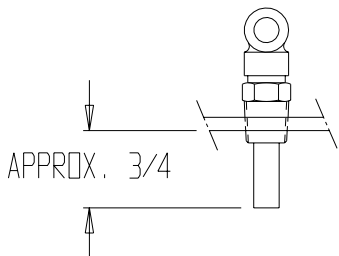

800-543-1117 201-935-9595
 fax 800-392-4072 201-935-5333
 www.ppsnj.com

CUT TUBING ITEM #2 TO LENGTH AT INSTALLATION.

10	091911	CLAMP, HOSE, WORM S.S.	8
09	091752	NUT, HEX, M5x0.8	2
08	091740	WASHER, SPLIT LOCK M5	2
07	091765	M5x16mm BUTTON HEAD CAP SCREW	2
06	091077	BARB TEE 1/2 X 3/8 X 3/8	1
05	091081	PVC FLEX. TUBING 3/8 I.D. X 5/8 D.D.	1
04	091084	TUBING, RUBBER W/SLEEVE	1
03	094744	BRACKET, NOZZLE	**
02	091078	1/4 D.D. TUBING, 2" LG	1
01	095963	ELBOW FITTING, 1/8 NPT x 1/4 BARB	2
ITEM	PART NO.	DESCRIPTION	QTY.

17	091956	WASHER, FLAT	6
16	094618	PANEL NUT	1
15	095962	FITTING, 1/8 NPT x 1/4 BARB	2
14	094612	PLATE, MOUNTING	1
13	091907	SCREW #6-32 PAN HD. SELF-TAP	2
12	091824	SCREW #6-32 TRUSS HD.	1
11	091062	FITTING, 1/8 NPT x 3/8 BARB	1
10	095939	TIP, VACUUM	1
09	095938	BODY, VACUUM	1
08	095948	NIPPLE, CLOSE, 1/8 NPT	1
07	095949	BALL VALVE	1
06	094616	COUPLING, 1/8 NPT	1
05	094613	TEE, STREET, 1/8 NPT	1
04	094615	NIPPLE, LONG, 1/8 NPT	1
03	094614	ELBOW, STREET, 1/8 NPT	2
02	094617	NEEDLE VALVE	1
01	094611	ENCLOSURE	1
ITEM	PART NO.	DESCRIPTION	QTY.