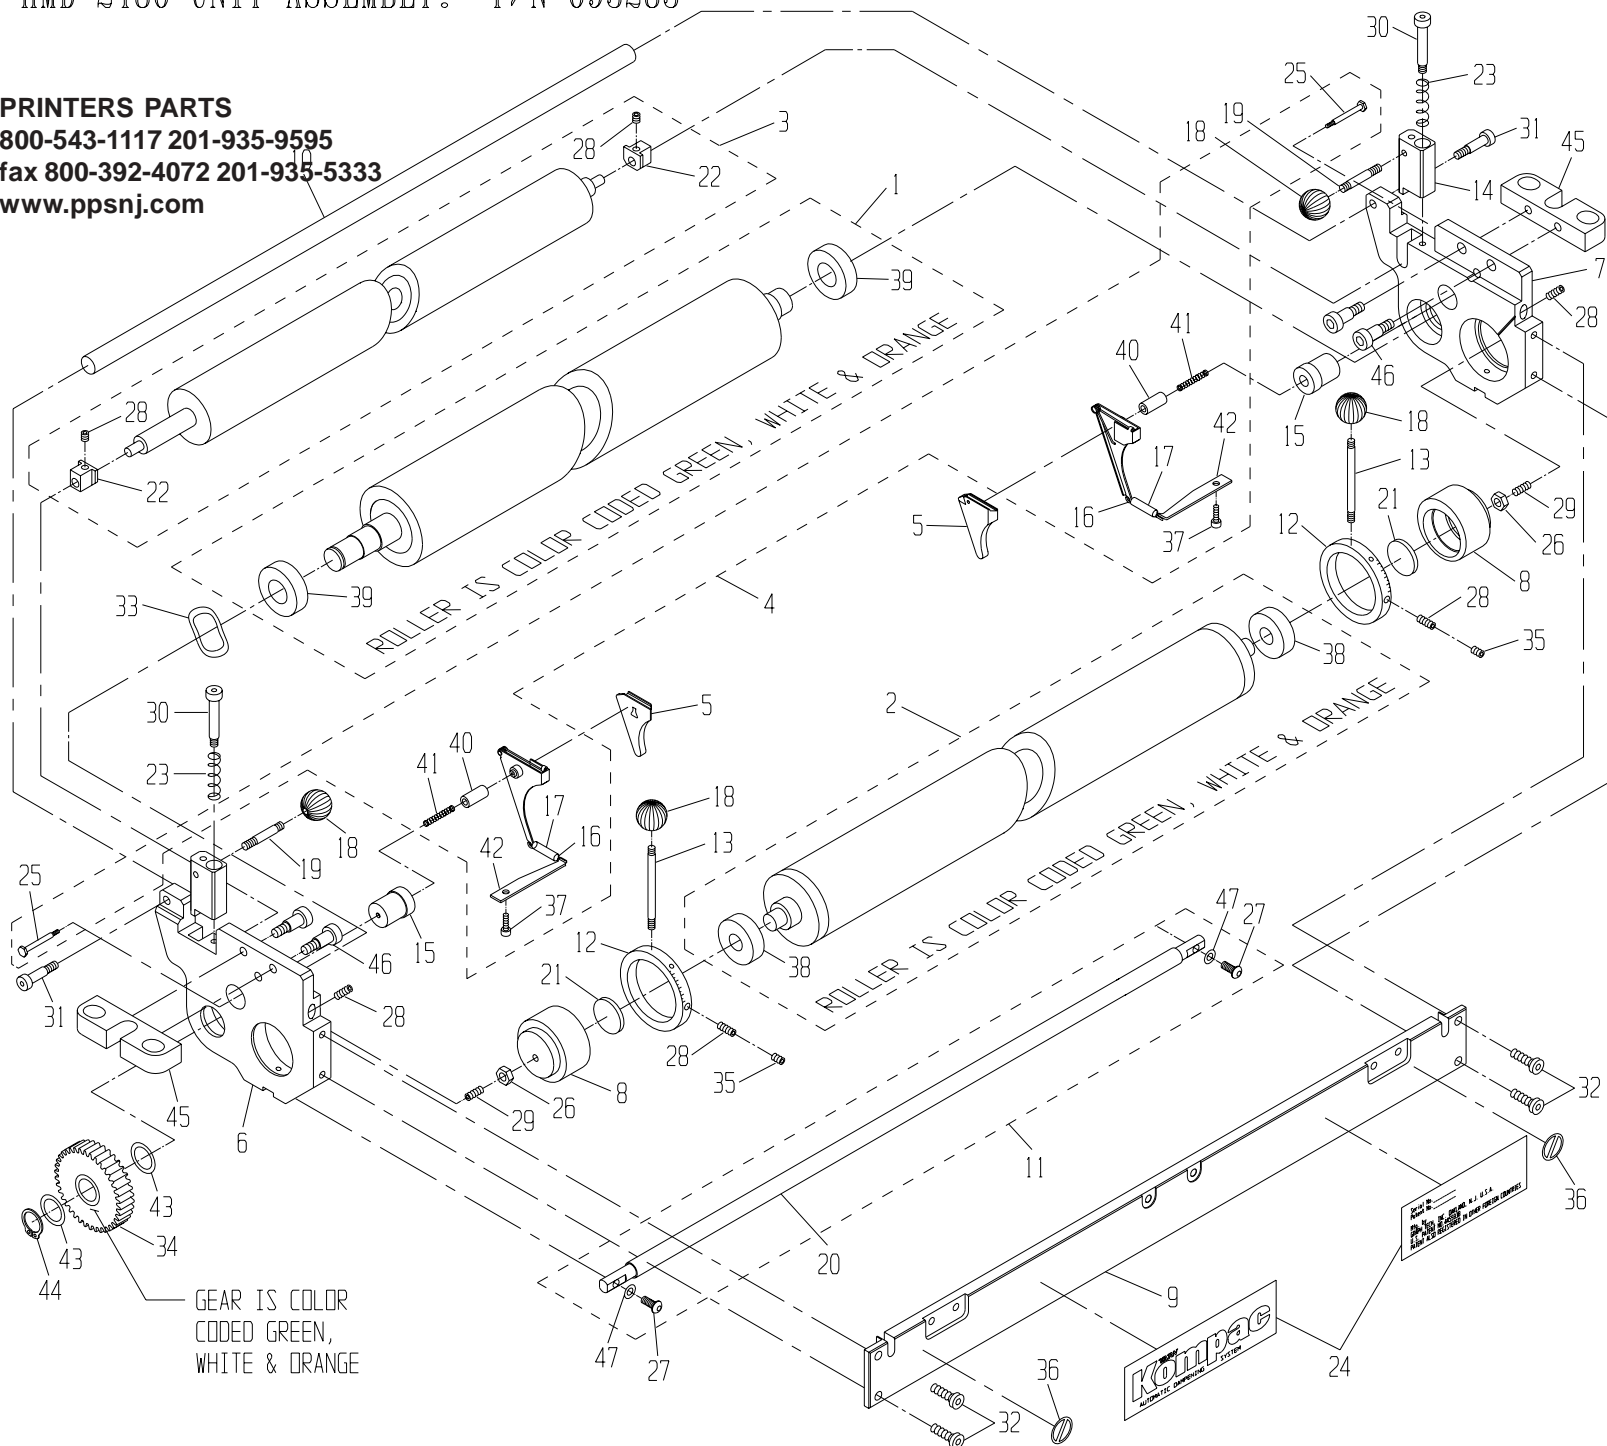

PRINTERS PARTS

800-543-1117 201-935-9595
 fax 800-392-4072 201-935-5333
 www.ppsnj.com

* ITEM IS INCLUDED WITH OUTLINED SUBASSEMBLY.

** ITEM 11 IS INCLUDED WITH THE 2ND HEAD BRACKET KIT, P/N 093285.

47.	091689	M5 BELLEVILLE WASHER	**	32.	091773	M6 X 12mm CAP SCREW	4	16.	092236	SPRING	*
46.	091712	M8 x 12mm SHOULDER SCREW	4	31.	091711	M6 x 16mm SHOULDER SCREW	2	15.	091407	BACKING PLATE STANDOFF	2
45.	091419	ATTACHMENT BLOCK, GTD	2	30.	091708	M6 SHOULDER SCREW	2	14.	095697	CLAMP, OSCILLATOR	2
44.	091663	16mm EXT. RETAINING RING	1	29.	091703	M5 X 12mm SET SCREW	2	13.	093367	THREADED STUD, M5/#10-32x1.75"	2
43.	092119	SHIM WASHER, 16x22x0.3mm	2	28.	091888	M5 X 5mm SET SCREW	4*	12.	091416	METERING GAUGE	2
42.	091406	SPRING PLATE (K III)	*	27.	091765	M5 X 12mm BUTTON HD CAP SCREW	**	11.	093365	ASSY, GUIDE BAR, HMD-248	**
41.	092242	COMPRESSION SPRING	*	26.	091752	M5 NUT	2	10.	093301	TIE ROD, HMD-248	1
40.	092304	GUIDE PIN	*	25.	092303	SEAL PLATE SHOULDER SCREW	2	9.	093299	TIE PLATE, HMD-248	1
39.	092102	BEARING, 17x35x10mm (6003)	*	24.	093369	LABELS, TIE PLATE	1	8.	091412	ECCENTRIC, METERING ROLLER	2
38.	092586	BEARING, BALL, LIGHT SERIES	*	23.	092122	COMP. SPRING, .360x1.25x.049	2	7.	093298	END FRAME, R.H., HMD-248	1
37.	091760	M4 X 10mm CAP SCREW	*	22.	092174	METRIC ALIGNMENT BLOCK	*	6.	093296	END FRAME, L.H., HMD-248	1
36.	092601	SAFETY STICKER	2	21.	091413	THRUST PLATE	2	5.	090850	R.H. AND L.H. SEAL SET (K III)	1
35.	091909	M5 x 4mm SLOTTED SET SCREW	2	20.	094365	PLATE GUIDE	**	4.	091450	SEAL BACKING PLATE KIT (K III)	1
34.	093347	ASSY, GEAR-CLUTCH, KIII	1	19.	091417	THREADED STUD, SHORT	2	3.	093346	KOLMATE ASSY, 48cm	1
33.	091783	WASHER, WAVE, 35mm	1	18.	092055	BALL KNOB	4	2.	093291	ASSY, METERING ROLLER, 48-C	1
ITEM	PART #	DESCRIPTION	QTY.	17.	092259	TUBING	*	1.	093286	ASSY, FORM ROLLER, 48-CL	1