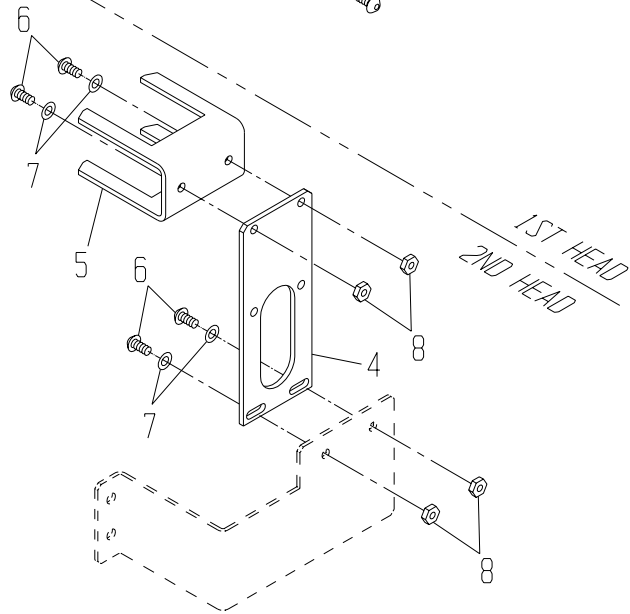

PRINTERS PARTS
800-543-1117 201-935-9595
fax 800-392-4072 201-935-5333
www.ppsnj.com

* PART IS INCLUDED WITH OUTLINED SUBASSEMBLY.

				10.	092760	DISPENSING VALVE ASSY	1
				9.	092772	1/2 GALLON CALIBRATED BOTTLE	1
				8.	091752	M5 NUT	4
				7.	091689	WASHER, BELLEVILLE (M5)	4
				6.	091765	M5 X 12mm BUTTON HEAD SCREW	4
				5.	092749	UNIVERSAL BOTTLE BRACKET	1
				4.	092748	UNIVERSAL BRACKET	1
				3.	091907	SCREW, #6-32 X 3/8 PHIL PAN HD	*
				2.	092604	NOZZLE	*
				1.	093358	ASSY, NOZZLE BRACKET, HMD-248	1
ITEM	PART #	DESCRIPTION	QTY.	ITEM	PART #	DESCRIPTION	QTY.