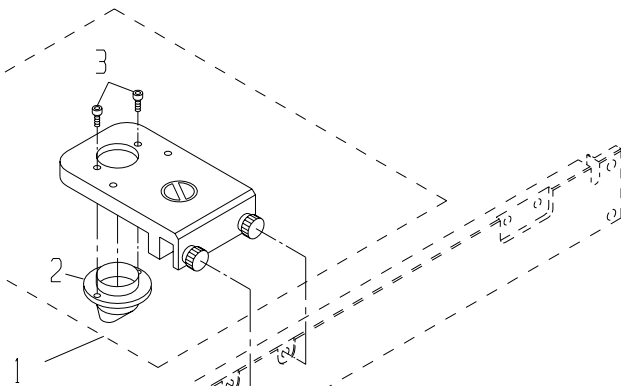

PRINTERS PARTS
800-543-1117 201-935-9595
fax 800-392-4072 201-935-5333
www.ppsnj.com

* PART IS INCLUDED WITH OUTLINED SUBASSEMBLY.

				10.	092760	DISPENSING VALVE ASSY	1
				9.	092772	1/2 GALLON CALIBRATED BOTTLE	1
				8.	091752	M5 NUT	4
				7.	091689	WASHER, BELLEVILLE (M5)	4
				6.	091765	M5 X 12mm BUTTON HEAD SCREW	4
				5.	092749	UNIVERSAL BOTTLE BRACKET	1
				4.	092748	UNIVERSAL BRACKET	1
				3.	091907	SCREW, #6-32 X 3/8 PHIL PAN HD	*
				2.	092604	NOZZLE	*
				1.	093358	ASSY, NOZZLE BRACKET, HMD-248	1
ITEM	PART #	DESCRIPTION	QTY.	ITEM	PART #	DESCRIPTION	QTY.