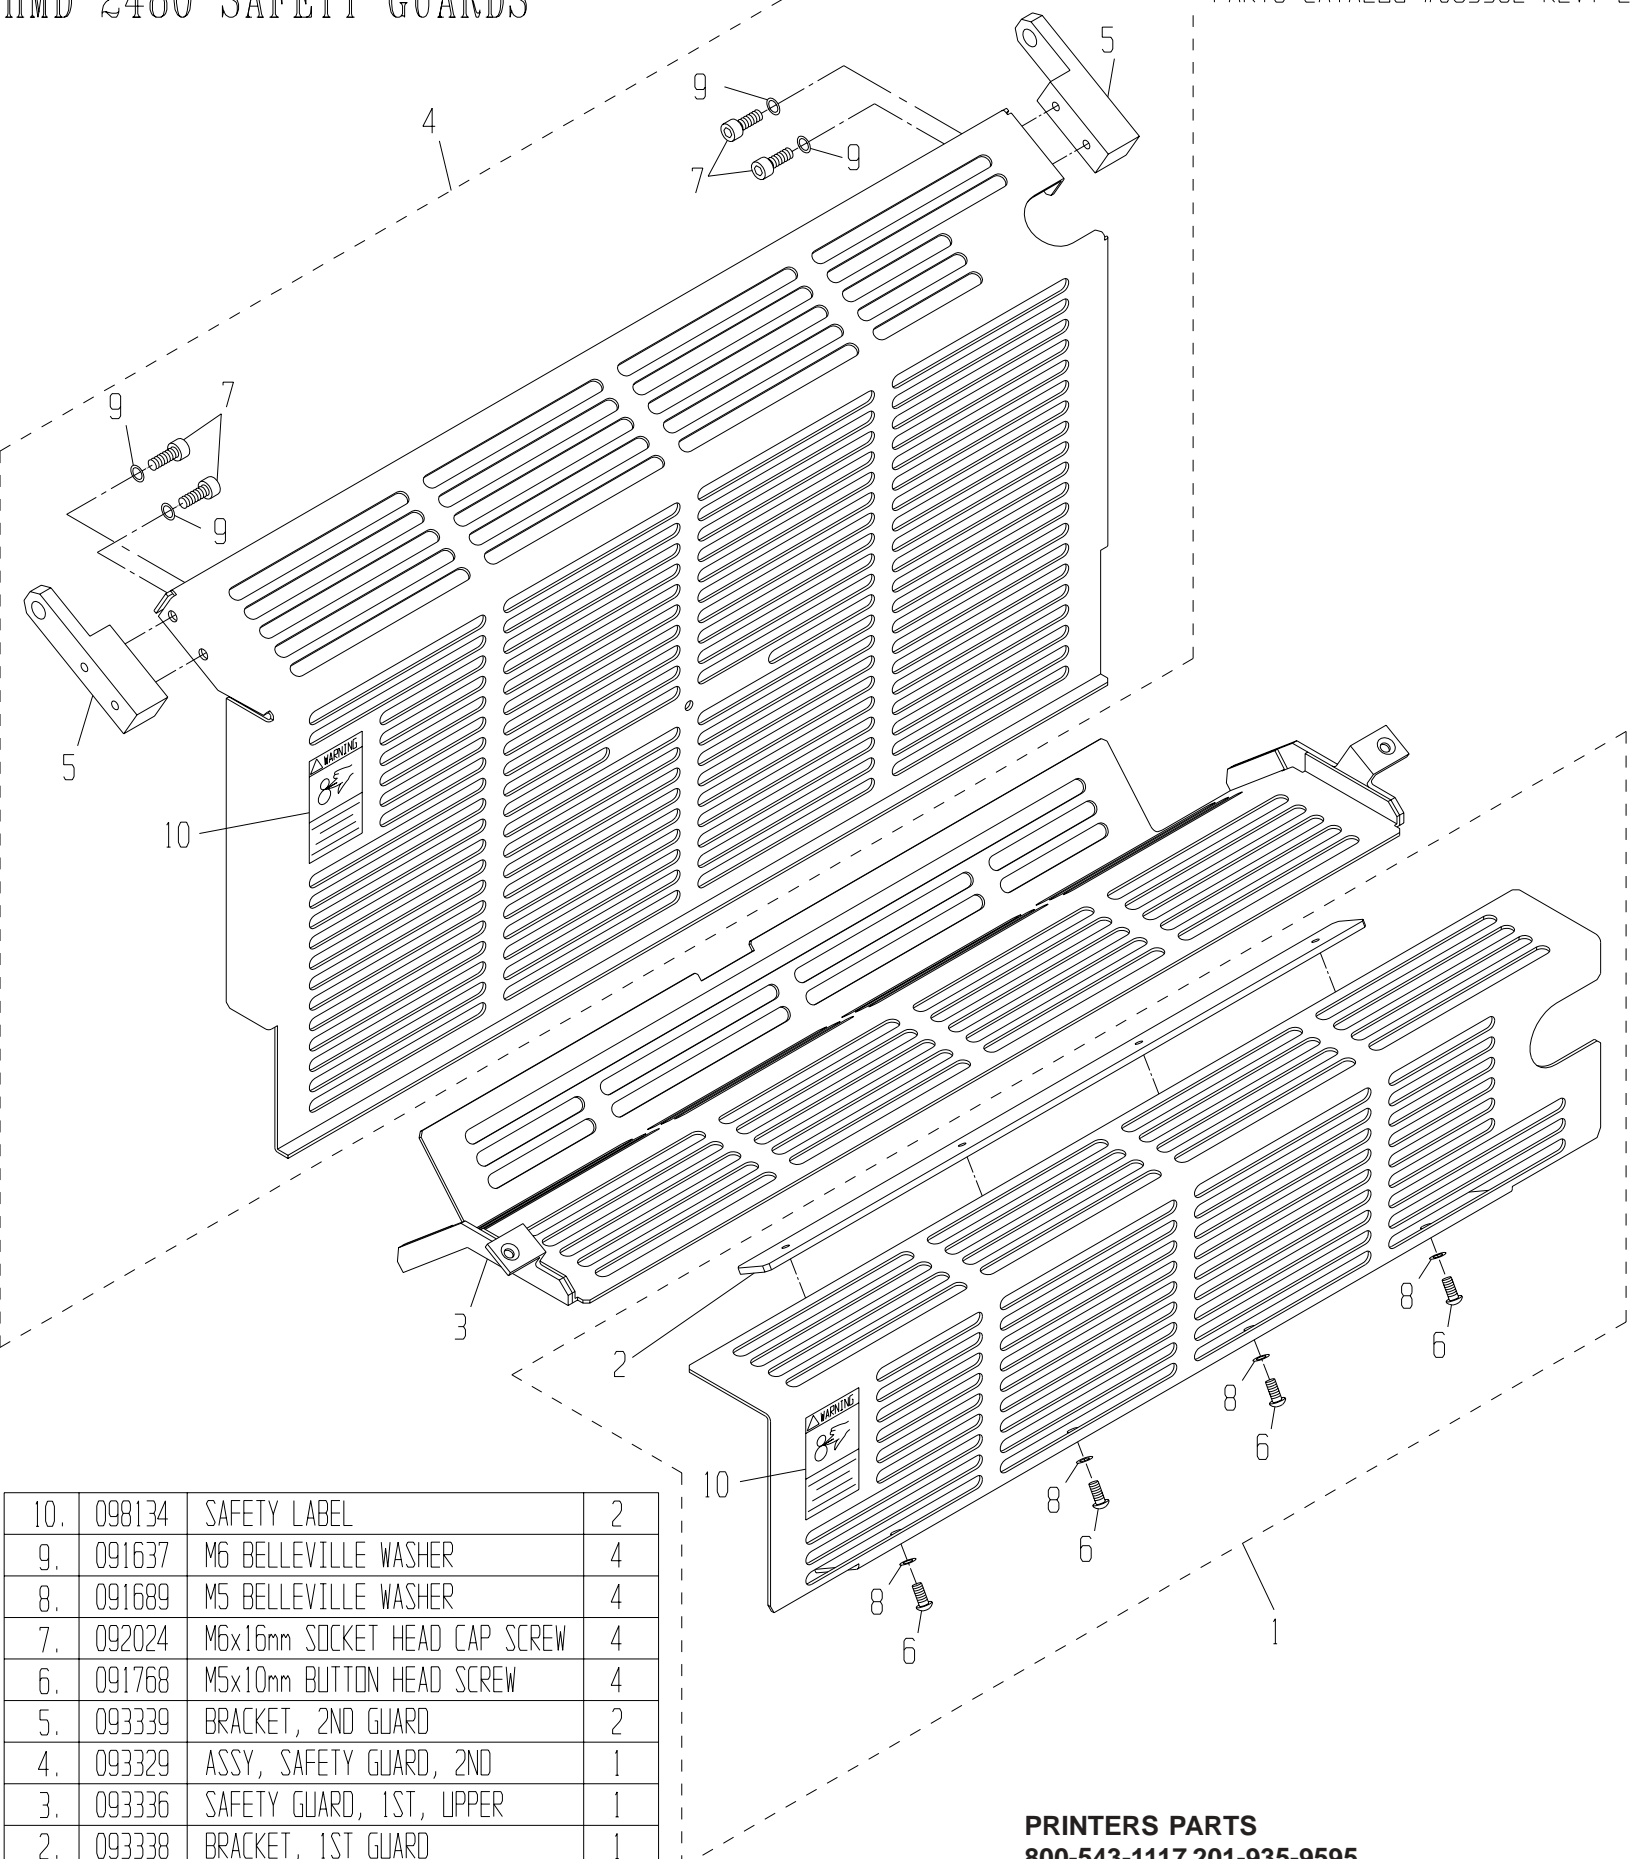

10.	098134	SAFETY LABEL	2
9.	091637	M6 BELLEVILLE WASHER	4
8.	091689	M5 BELLEVILLE WASHER	4
7.	092024	M6x16mm SOCKET HEAD CAP SCREW	4
6.	091768	M5x10mm BUTTON HEAD SCREW	4
5.	093339	BRACKET, 2ND GUARD	2
4.	093329	ASSY, SAFETY GUARD, 2ND	1
3.	093336	SAFETY GUARD, 1ST, UPPER	1
2.	093338	BRACKET, 1ST GUARD	1
1.	093328	ASSY, SAFETY GUARD, 1ST, LOWER	1
ITEM	PART #	DESCRIPTION	QTY.

PRINTERS PARTS
800-543-1117 201-935-9595
fax 800-392-4072 201-935-5333
www.ppsnj.com