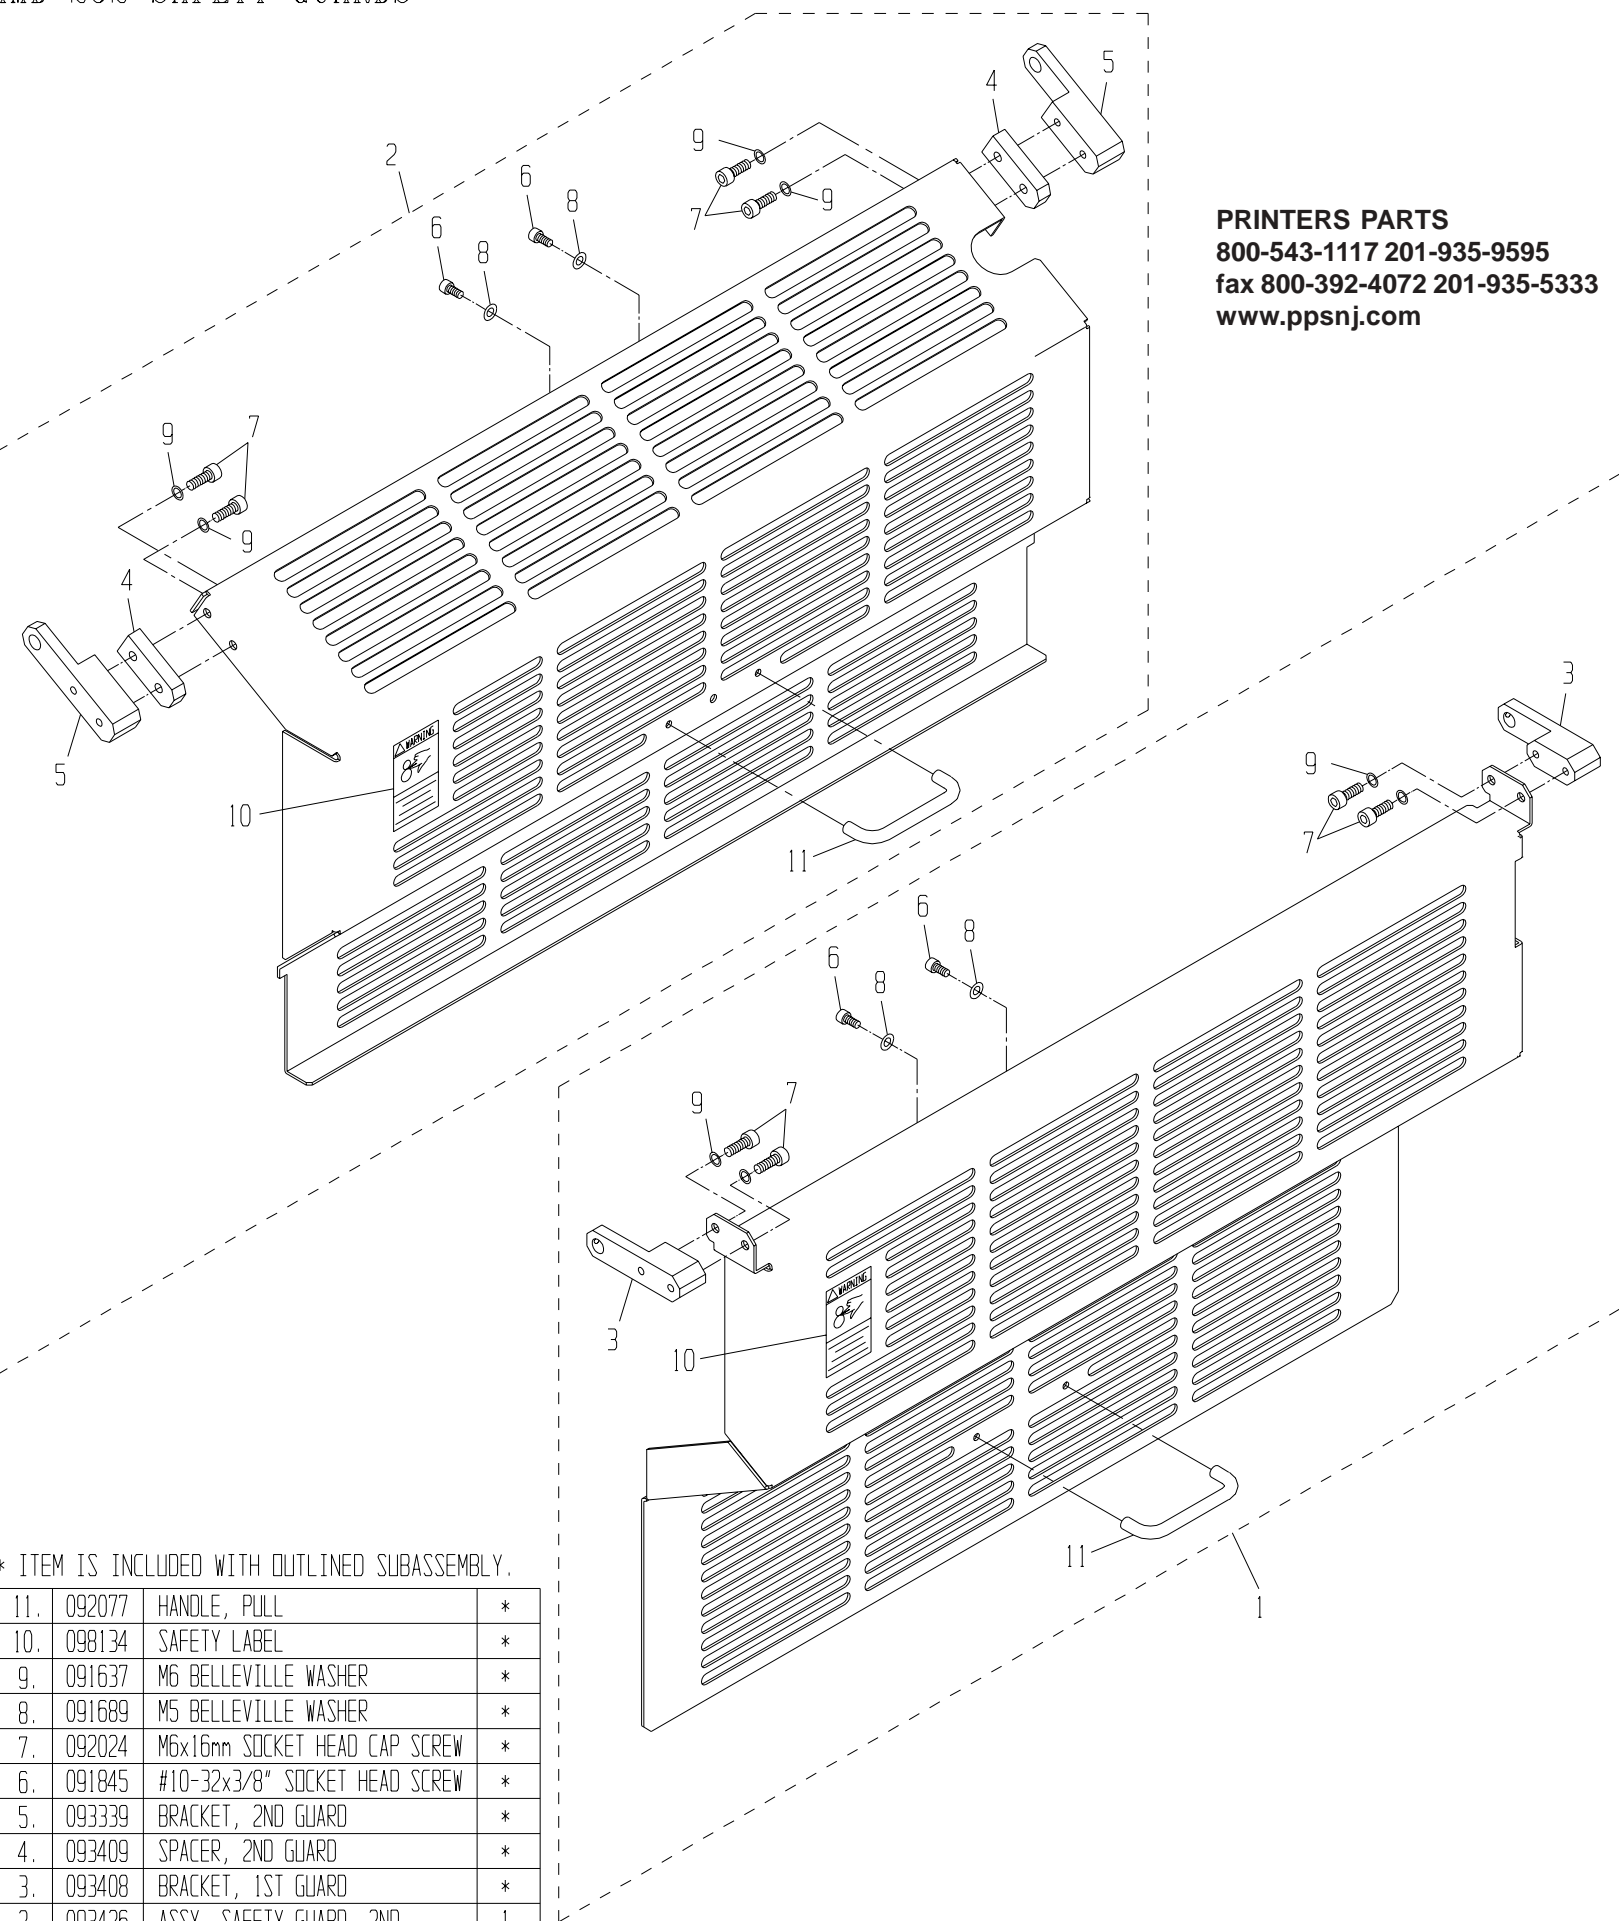

PRINTERS PARTS
800-543-1117 201-935-9595
fax 800-392-4072 201-935-5333
www.ppsnj.com

* ITEM IS INCLUDED WITH OUTLINED SUBASSEMBLY.

11.	092077	HANDLE, PULL	*
10.	098134	SAFETY LABEL	*
9.	091637	M6 BELLEVILLE WASHER	*
8.	091689	M5 BELLEVILLE WASHER	*
7.	092024	M6x16mm SOCKET HEAD CAP SCREW	*
6.	091845	#10-32x3/8" SOCKET HEAD SCREW	*
5.	093339	BRACKET, 2ND GUARD	*
4.	093409	SPACER, 2ND GUARD	*
3.	093408	BRACKET, 1ST GUARD	*
2.	093426	ASSY, SAFETY GUARD, 2ND	1
1.	093425	ASSY, SAFETY GUARD, 1ST	1
ITEM	PART #	DESCRIPTION	QTY.