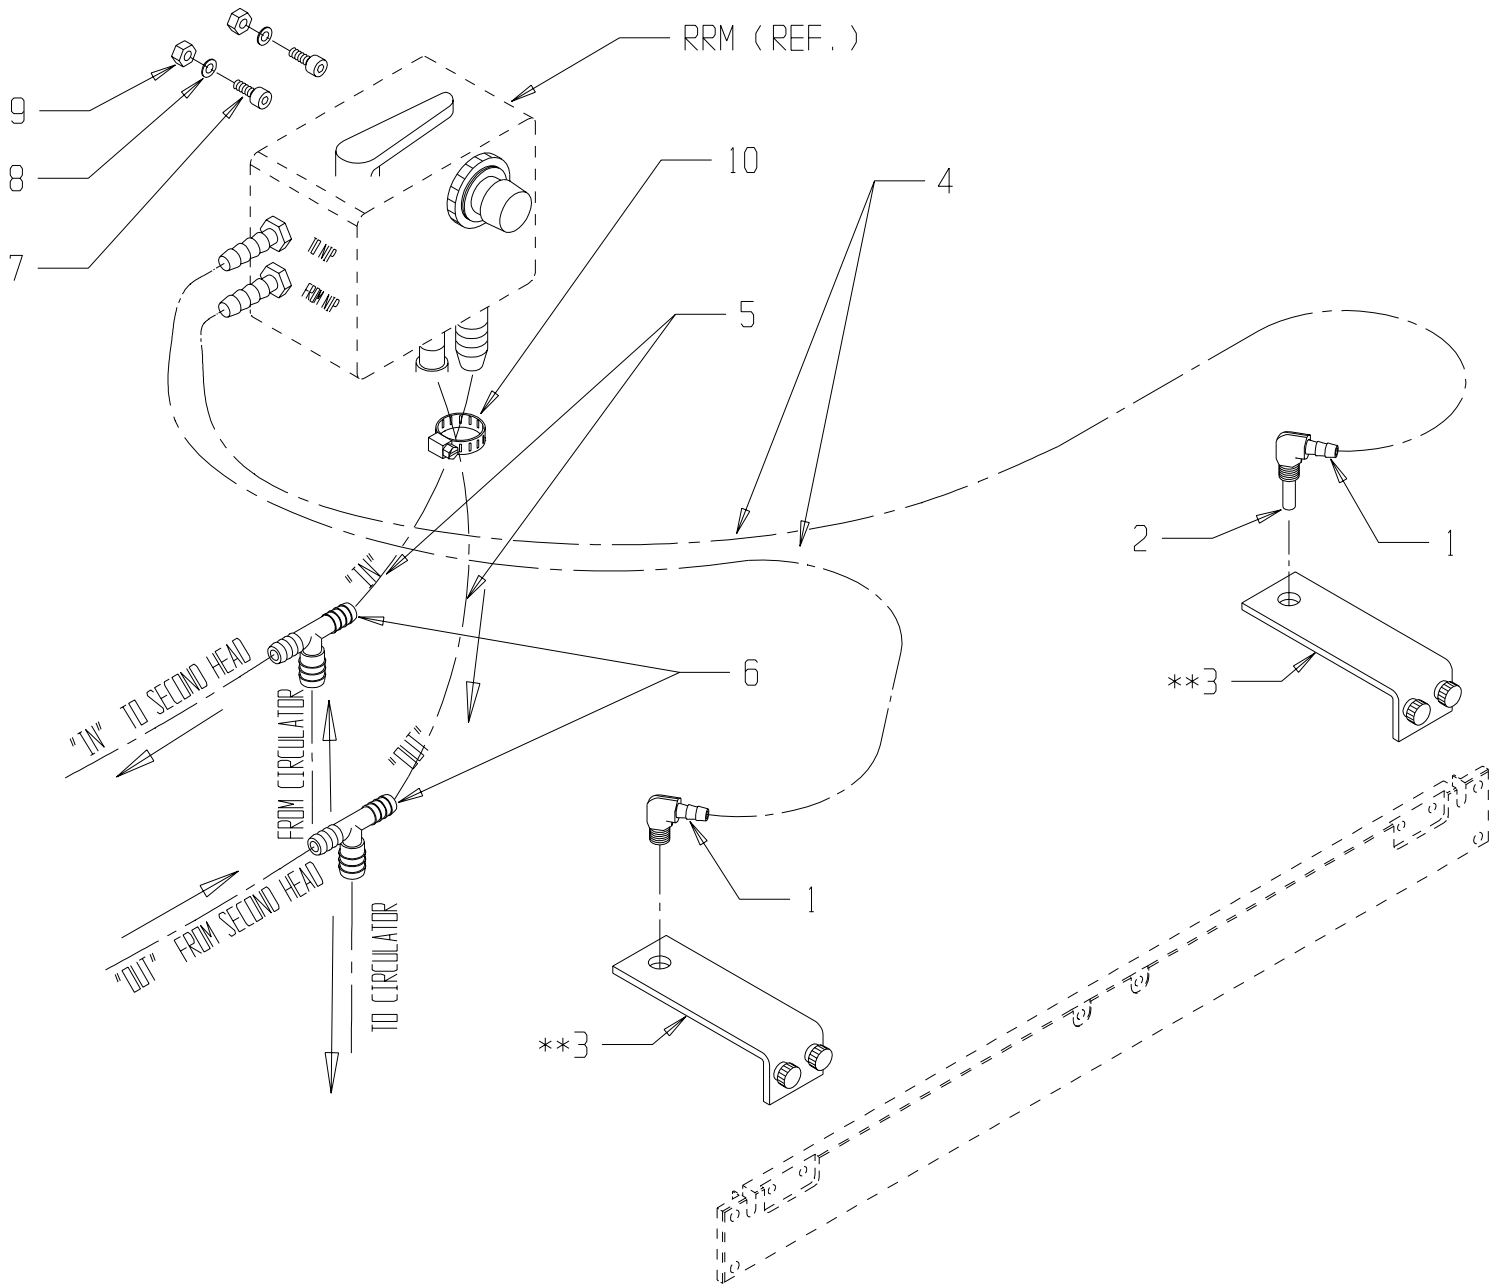

## PRINTERS PARTS

800-543-1117 201-935-9595

fax 800-392-4072 201-935-5333

www.ppsnj.com

CUT TUBING ITEM #2 TO LENGTH AT INSTALLATION.

10	091911	CLAMP, HOSE, WORM S.S.	8
09	091752	NUT, HEX, M5x0.8	2
08	091740	WASHER, SPLIT LOCK M5	2
07	091765	M5x12mm BUTTON HEAD CAP SCREW	2
06	091077	BARB TEE 1/2 X 3/8 X 3/8	1
05	091081	PVC FLEX. TUBING 3/8 I.D. X 5/8 D.D.	1
04	091084	TUBING, RUBBER W/SLEEVE	1
03	094744	BRACKET, NOZZLE	**
02	091078	1/4 D.D. TUBING, 2" LG	1
01	095963	ELBOW FITTING, 1/8 NPT x 1/4 BARB	2
ITEM	PART NO.	DESCRIPTION	QTY.

17	091956	WASHER, FLAT	6
16	094618	PANEL NUT	1
15	095962	FITTING, 1/8 NPT x 1/4 BARB	2
14	094612	PLATE, MOUNTING	1
13	091907	SCREW #6-32 PAN HD. SELF-TAP	2
12	091824	SCREW #6-32 TRUSS HD.	1
11	091062	FITTING, 1/8 NPT x 3/8 BARB	1
10	095939	TIP, VACUUM	1
09	095938	BODY, VACUUM	1
08	095948	NIPPLE, CLOSE, 1/8 NPT	1
07	095949	BALL VALVE	1
06	094616	COUPLING, 1/8 NPT	1
05	094613	TEE, STREET, 1/8 NPT	1
04	094615	NIPPLE, LONG, 1/8 NPT	1
03	094614	ELBOW, STREET, 1/8 NPT	2
02	094617	NEEDLE VALVE	1
01	094611	ENCLOSURE	1
ITEM	PART NO.	DESCRIPTION	QTY.