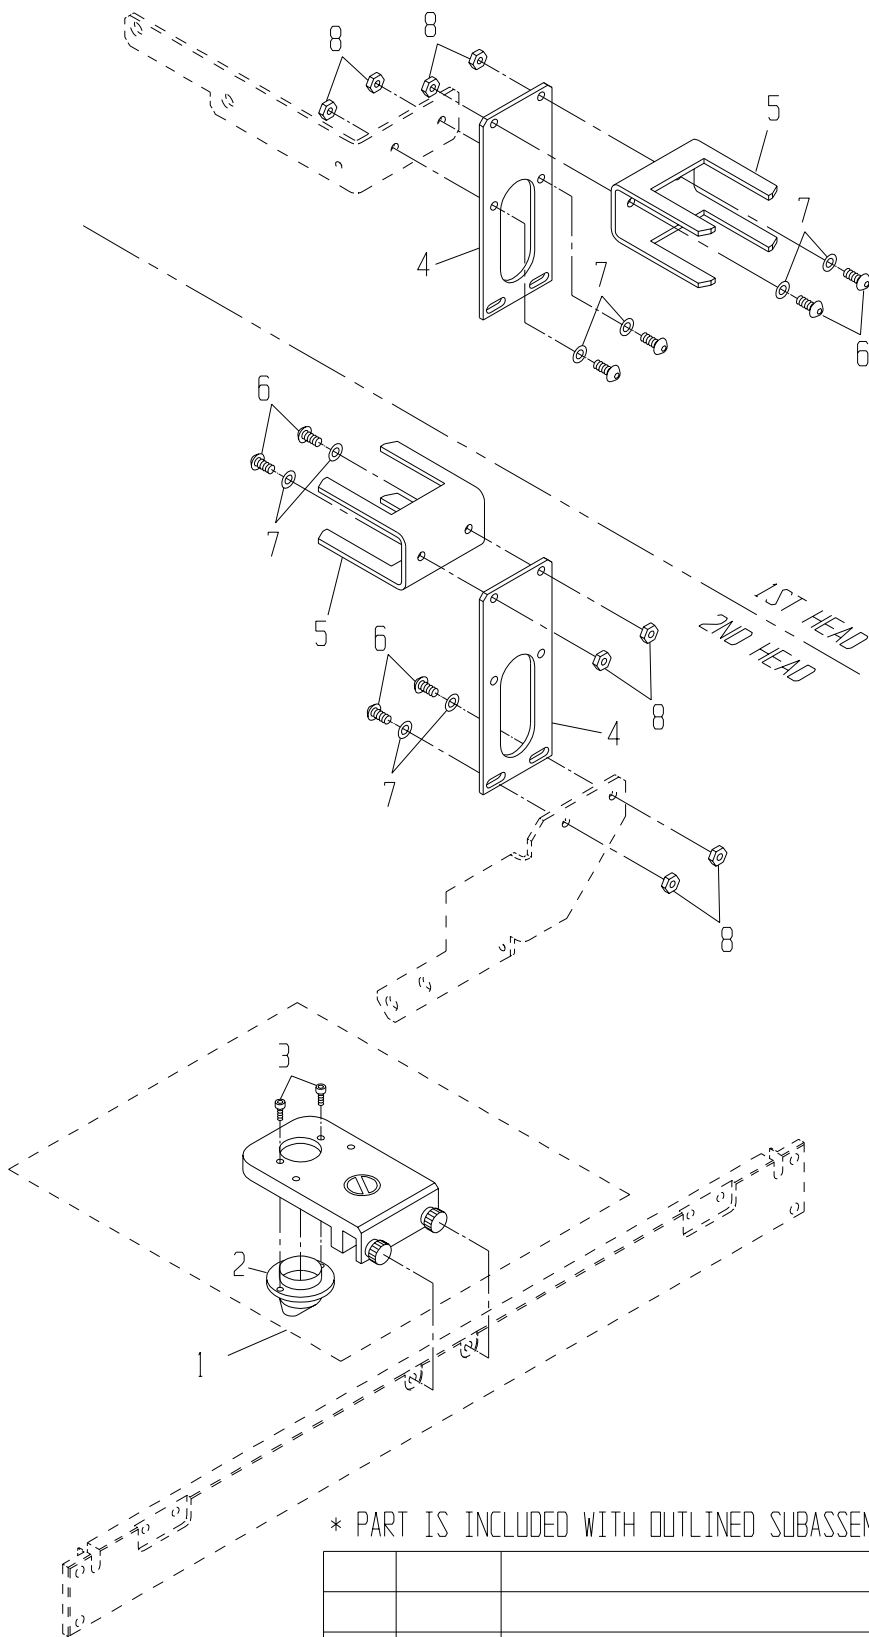

\* ITEM IS INCLUDED WITH OUTLINED SUBASSEMBLY.

11.	092077	HANDLE, PULL	*
10.	098134	SAFETY LABEL	*
9.	091637	M6 BELLEVILLE WASHER	*
8.	091689	M5 BELLEVILLE WASHER	*
7.	092024	M6x16mm SOCKET HEAD CAP SCREW	*
6.	091845	#10-32x3/8" SOCKET HEAD SCREW	*
5.	093339	BRACKET, 2ND GUARD	*
4.	093409	SPACER, 2ND GUARD	*
3.	093408	BRACKET, 1ST GUARD	*
2.	093426	ASSY, SAFETY GUARD, 2ND	1
1.	093425	ASSY, SAFETY GUARD, 1ST	1
ITEM	PART #	DESCRIPTION	QTY.