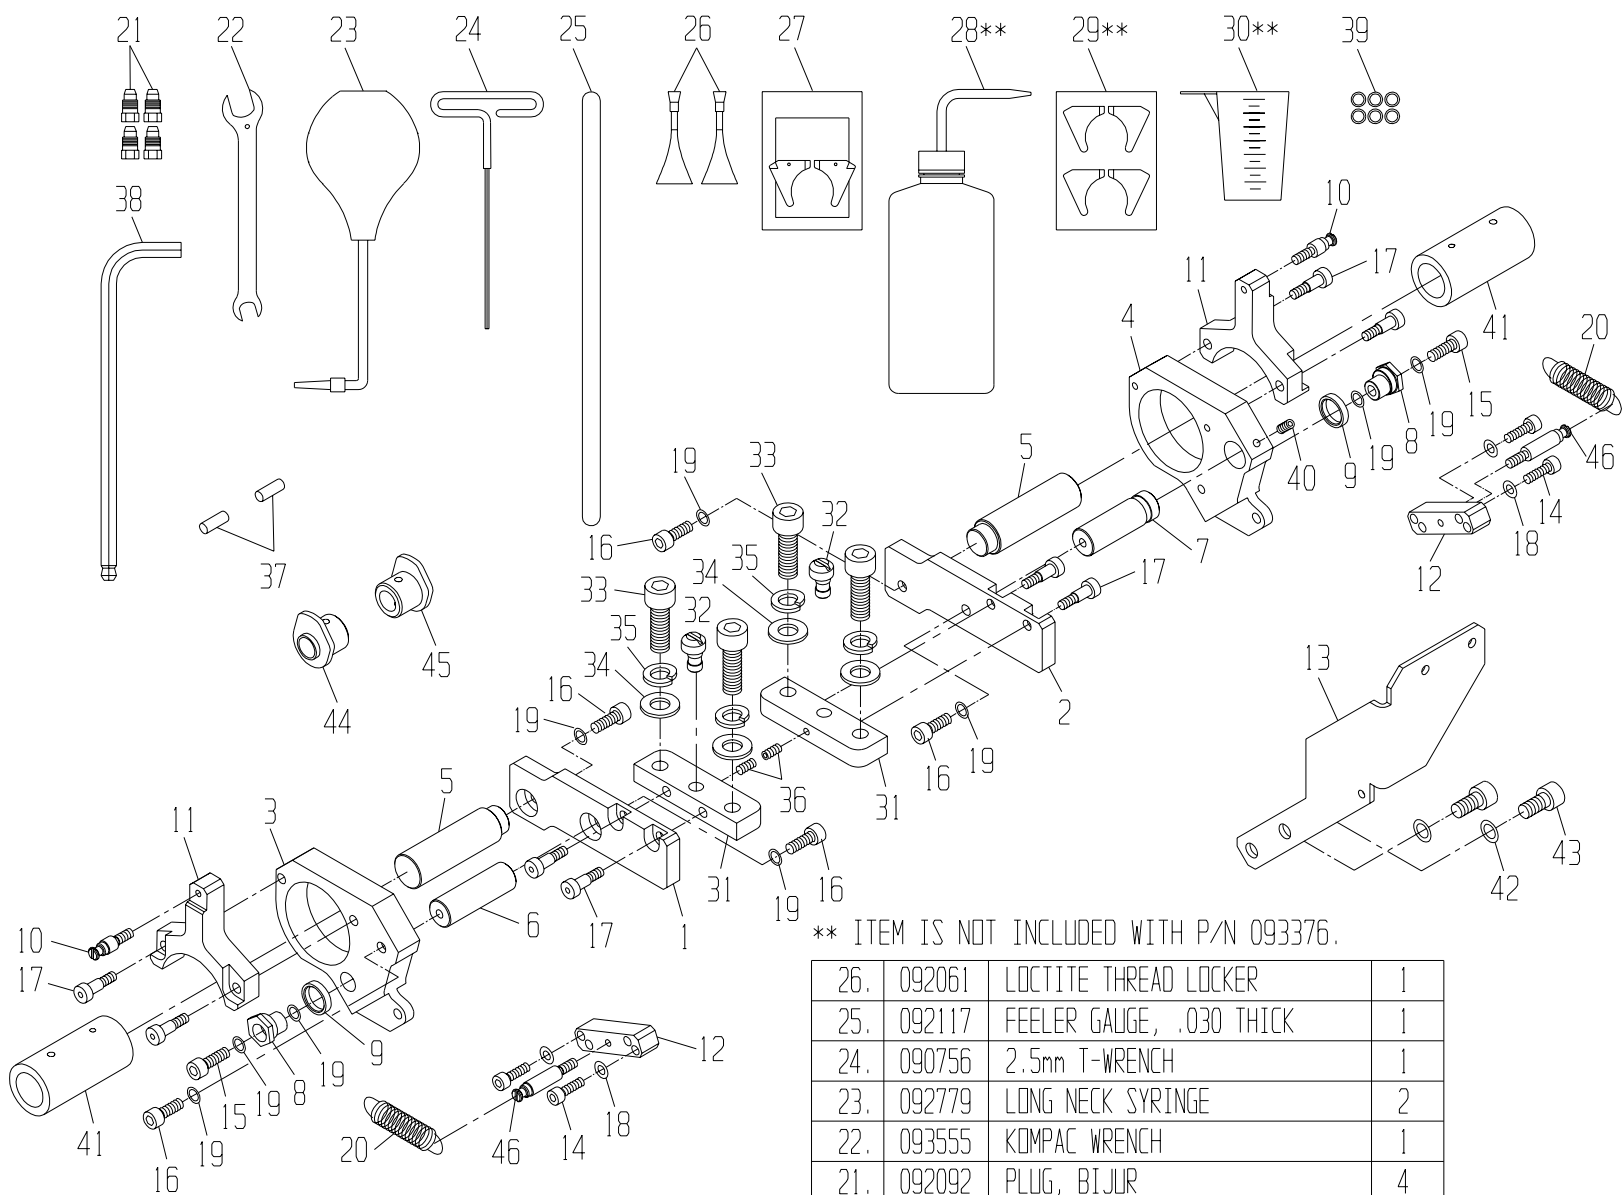

HMD-252 2ND HEAD BRACKET KIT: P/N 093376

PARTS CATALOG #093372 REV. B

** ITEM IS NOT INCLUDED WITH P/N 093376.

46.	093341	SPRING STANDOFF, M5-EXTx1.0L	2
45.	093402	ON/OFF CAM, HMD-252, NOP	1
44.	093401	ON/OFF CAM, HMD-252, OP	1
43.	091894	M8x16mm SOCKET HEAD CAP SCREW	2
42.	091638	M8 BELLEVILLE WASHER	2
41.	093403	BUSHING, ON/OFF SHAFT, HMD-252	2
40.	092128	M5x10mm CONE POINT SET SCREW	1
39.	093368	SHIM WASHER	6
38.	090758	8mm HEX L-KEY	1
37.	092121	M6x16mm DOWEL PIN (OVERSIZE)	2
36.	091888	M5x5mm SET SCREW	2
35.	091741	M10 SPLIT LOCK WASHER	4
34.	091976	M10 FLAT WASHER	4
33.	091629	M10x30mm SOCKET HEAD CAP SCREW	4
32.	091511	KIII ADJUSTMENT ECCENTRIC	2
31.	093366	MOUNTING BLOCK, HMD-248/252	2
30.	092783	MEASURING CUP	**
29.	094900	KOMPAC III CLEANING SEALS (4)	**
28.	092774	LONG NECK WASH-UP BOTTLE	**
27.	090850	KOMPAC SEAL SET	1

26.	092061	LOCTITE THREAD LOCKER	1
25.	092117	FEELER GAUGE, .030 THICK	1
24.	090756	2.5mm T-WRENCH	1
23.	092779	LONG NECK SYRINGE	2
22.	093555	KOMPAC WRENCH	1
21.	092092	PLUG, BIJUR	4
20.	092099	EXTENSION SPRING, 1.9x.50x.08	2
19.	091637	M6 BELLEVILLE WASHER	9
18.	091689	M5 BELLEVILLE WASHER	4
17.	091710	M6x10mm SOCKET SHOULDER SCREW	8
16.	091761	M6x18mm SOCKET HEAD CAP SCREW	5
15.	092024	M6x16mm SOCKET HEAD CAP SCREW	2
14.	091696	M5x20mm SOCKET HEAD CAP SCREW	4
13.	093405	BOTTLE/RRM BRACKET, HMD-252-2	1
12.	093345	PRESS SPRING BRKT, HMD-248/252	2
11.	093399	UNIT SPRING BRKT, HMD-252	2
10.	093342	SPRING STANDOFF, M5-EXTx.375L	2
9.	093307	ON/OFF FOLLOWER, HMD-248/252	2
8.	093308	ON/OFF ECCENTRIC, HMD-248/252	2
7.	093389	ON/OFF SHAFT, HMD-252, NOP	1
6.	093388	ON/OFF SHAFT, HMD-252, OP	1
5.	093387	PIVOT SHAFT, HMD-252	2
4.	093398	ON/OFF BRKT, HMD-252-2, NOP	1
3.	093397	ON/OFF BRKT, HMD-252-2, OP	1
2.	093394	MOUNTING BRKT, HMD-252-2, NOP	1
1.	093393	MOUNTING BRKT, HMD-252-2, OP	1

ITEM	PART #	DESCRIPTION	QTY.

ITEM	PART #	DESCRIPTION	QTY.