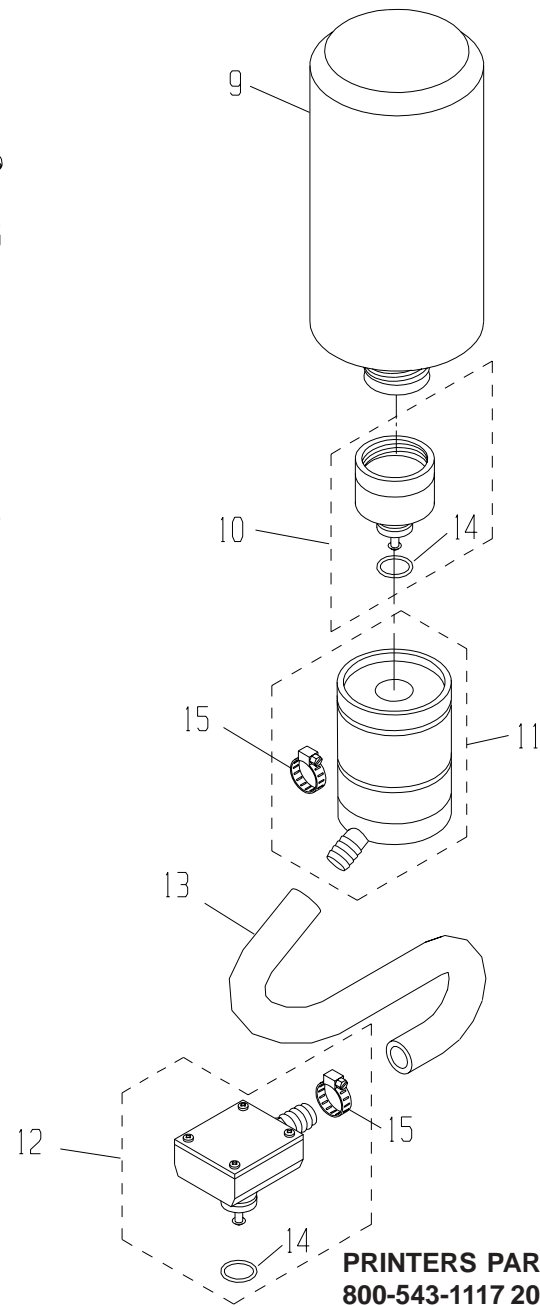

\* ITEM IS INCLUDED WITH OUTLINED SUBASSEMBLY.

11.	092077	HANDLE, PULL	*
10.	098134	SAFETY LABEL	*
9.	091637	M6 BELLEVILLE WASHER	*
8.	091689	M5 BELLEVILLE WASHER	*
7.	092024	M6x16mm SOCKET HEAD CAP SCREW	*
6.	091845	#10-32x3/8" SOCKET HEAD SCREW	*
5.	093339	BRACKET, 2ND GUARD	*
4.	093409	SPACER, 2ND GUARD	*
3.	093408	BRACKET, 1ST GUARD	*
2.	093426	ASSY, SAFETY GUARD, 2ND	1
1.	093425	ASSY, SAFETY GUARD, 1ST	1
ITEM	PART #	DESCRIPTION	QTY.