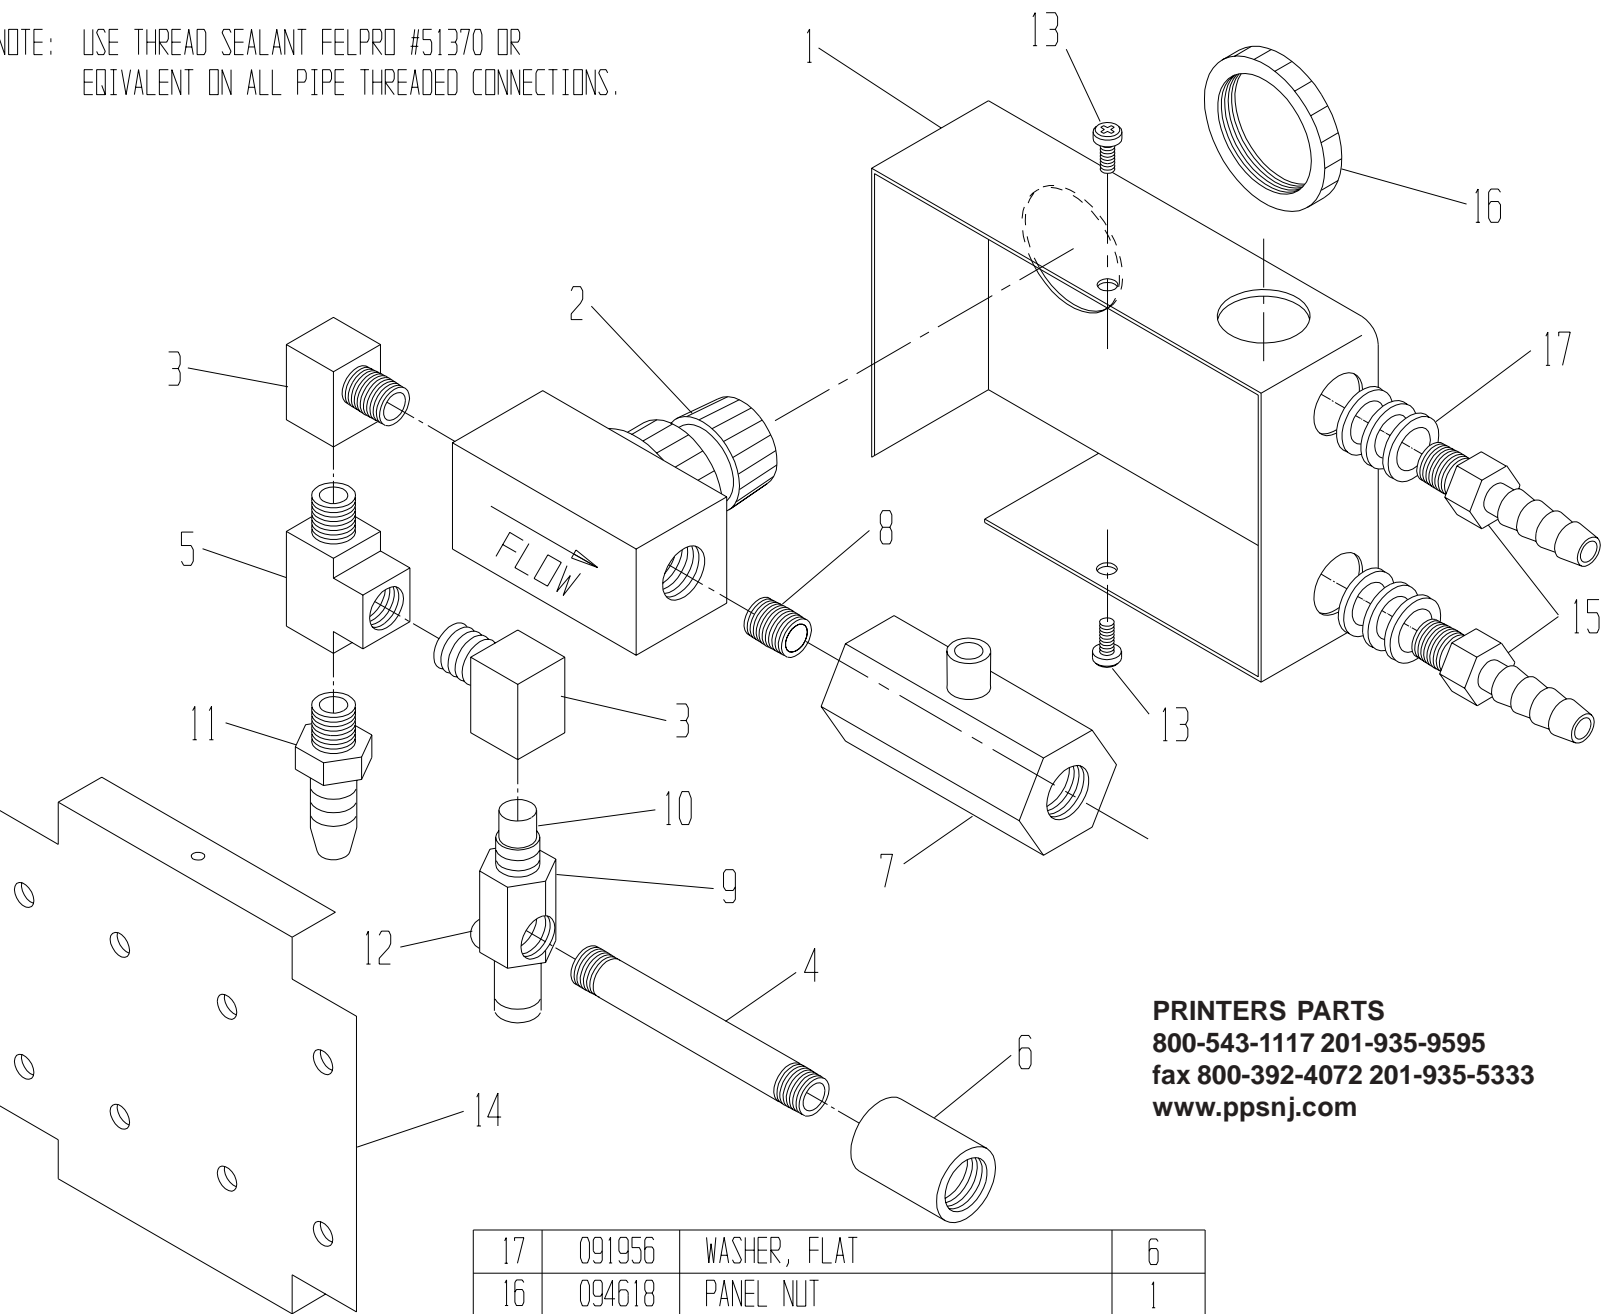

FORM UNIT (INSULATED): P/N 094731

PARTS CATALOG #093272 REV. B

NOTE: USE THREAD SEALANT FELPRO #51370 OR EQUIVALENT ON ALL PIPE THREADED CONNECTIONS.

PRINTERS PARTS
800-543-1117 201-935-9595
fax 800-392-4072 201-935-5333
www.ppsnj.com

17	091956	WASHER, FLAT	6
16	094618	PANEL NUT	1
15	095962	FITTING, 1/8 NPT x 1/4 BARB	2
14	094612	PLATE, MOUNTING	1
13	091907	SCREW #6-32 PAN HD. SELF-TAP	2
12	091824	SCREW #6-32 TRUSS HD.	1
11	091062	FITTING, 1/8 NPT x 3/8 BARB	1
10	095939	TIP, VACUUM	1
09	095938	BODY, VACUUM	1
08	095948	NIPPLE, CLOSE, 1/8 NPT	1
07	095949	BALL VALVE	1
06	094616	COUPLING, 1/8 NPT	1
05	094613	TEE, STREET, 1/8 NPT	1
04	094615	NIPPLE, LONG, 1/8 NPT	1
03	094614	ELBOW, STREET, 1/8 NPT	2
02	094617	NEEDLE VALVE	1
01	094611	ENCLOSURE	1
ITEM	PART NO.	DESCRIPTION	QTY.