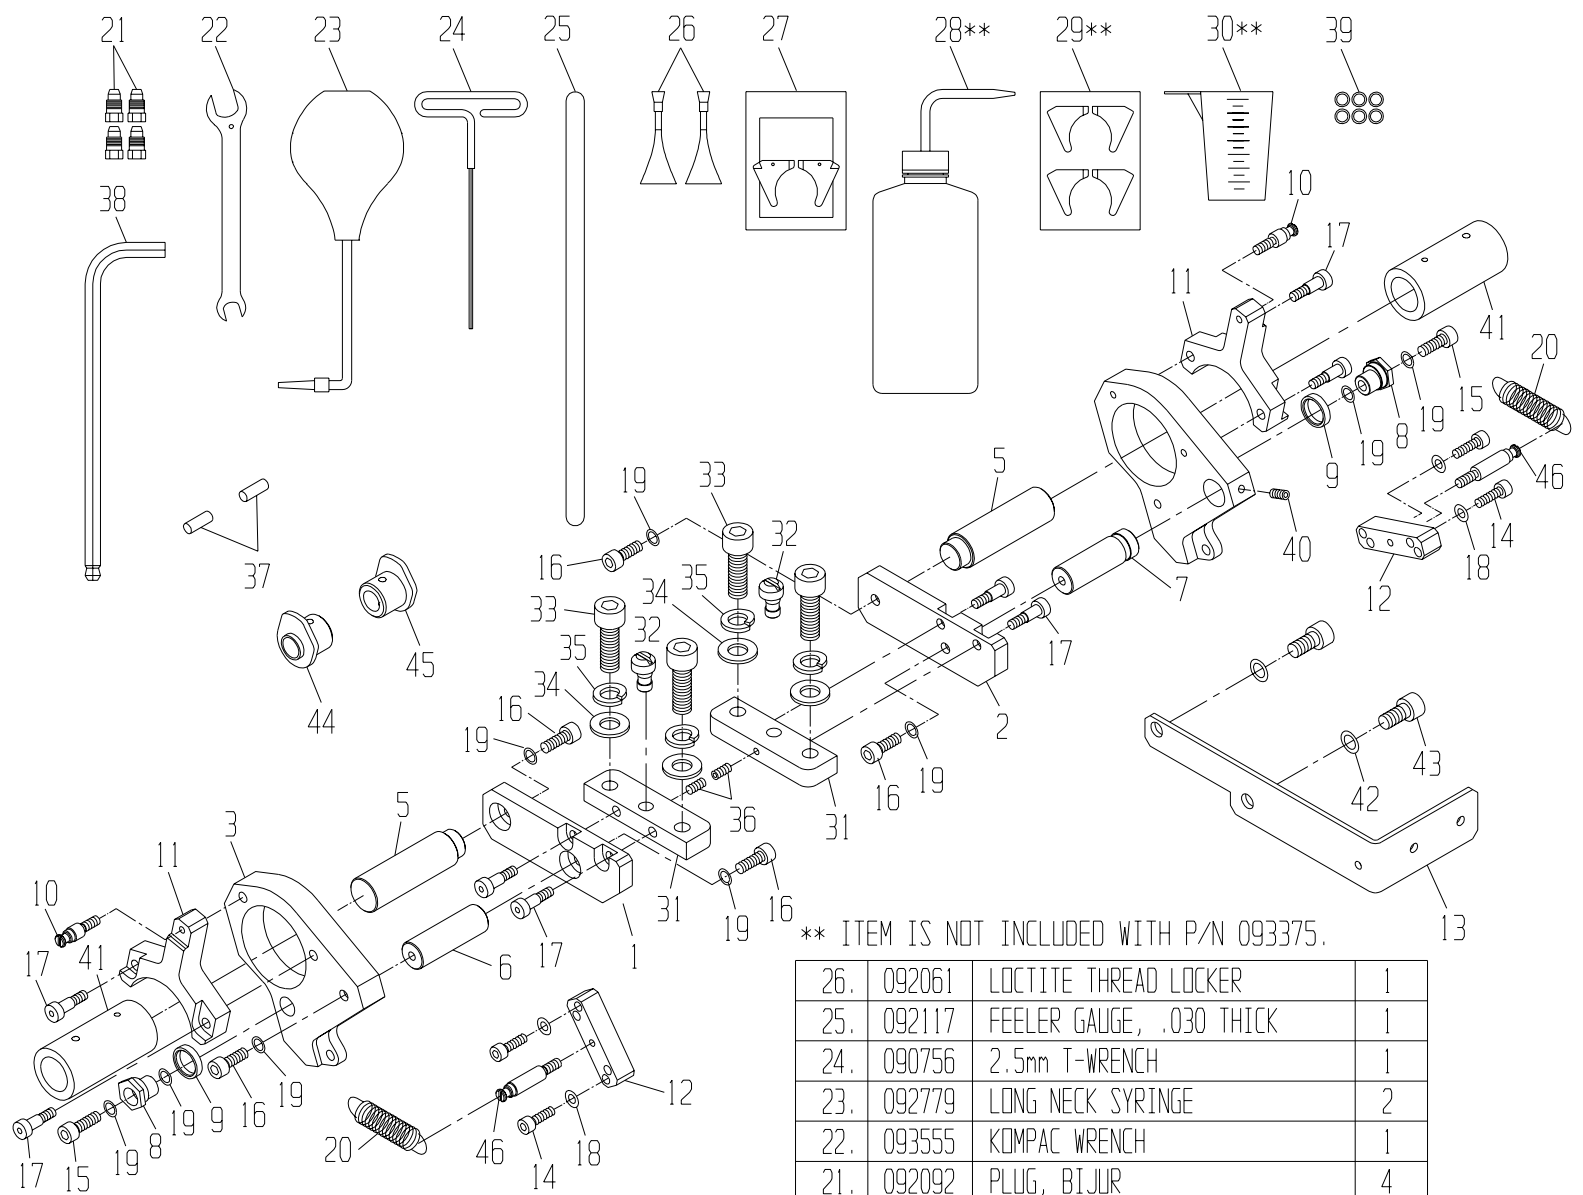

HMD-252 1ST HEAD BRACKET KIT: P/N 093375

PARTS CATALOG #093372 REV. B

** ITEM IS NOT INCLUDED WITH P/N 093375.

46.	093341	SPRING STANDOFF, M5-EXTx1.0L	2
45.	093402	ON/OFF CAM, HMD-252, NOP	1
44.	093401	ON/OFF CAM, HMD-252, OP	1
43.	091894	M8x16mm SOCKET HEAD CAP SCREW	2
42.	091638	M8 BELLEVILLE WASHER	2
41.	093403	BUSHING, ON/OFF SHAFT, HMD-252	2
40.	092128	M5x10mm CONE POINT SET SCREW	1
39.	093368	SHIM WASHER	6
38.	090758	8mm HEX L-KEY	1
37.	092121	M6x16mm DOWEL PIN (OVERSIZE)	2
36.	091888	M5x5mm SET SCREW	2
35.	091741	M10 SPLIT LOCK WASHER	4
34.	091976	M10 FLAT WASHER	4
33.	091629	M10x30mm SOCKET HEAD CAP SCREW	4
32.	091511	KIII ADJUSTMENT ECCENTRIC	2
31.	093366	MOUNTING BLOCK, HMD-248/252	2
30.	092783	MEASURING CUP	**
29.	094900	KOMPAC III CLEANING SEALS (4)	**
28.	092774	LONG NECK WASH-UP BOTTLE	**
27.	090850	KOMPAC SEAL SET	1

26.	092061	LOCTITE THREAD LOCKER	1
25.	092117	FEELER GAUGE, .030 THICK	1
24.	090756	2.5mm T-WRENCH	1
23.	092779	LONG NECK SYRINGE	2
22.	093555	KOMPAC WRENCH	1
21.	092092	PLUG, BIJUR	4
20.	092099	EXTENSION SPRING, 1.9x.50x.08	2
19.	091637	M6 BELLEVILLE WASHER	9
18.	091689	M5 BELLEVILLE WASHER	4
17.	091710	M6x10mm SOCKET SHOULDER SCREW	8
16.	091761	M6x18mm SOCKET HEAD CAP SCREW	5
15.	092024	M6x16mm SOCKET HEAD CAP SCREW	2
14.	091696	M5x20mm SOCKET HEAD CAP SCREW	4
13.	093404	BOTTLE/RRM BRACKET, HMD-252-1	1
12.	093345	PRESS SPRING BRKT, HMD-248/252	2
11.	093399	UNIT SPRING BRKT, HMD-252	2
10.	093342	SPRING STANDOFF, M5-EXTx.375L	2
9.	093307	ON/OFF FOLLOWER, HMD-248/252	2
8.	093308	ON/OFF ECCENTRIC, HMD-248/252	2
7.	093389	ON/OFF SHAFT, HMD-252, NOP	1
6.	093388	ON/OFF SHAFT, HMD-252, OP	1
5.	093387	PIVOT SHAFT, HMD-252	2
4.	093396	ON/OFF BRKT, HMD-252-1, NOP	1
3.	093395	ON/OFF BRKT, HMD-252-1, OP	1
2.	093392	MOUNTING BRKT, HMD-252-1, NOP	1
1.	093391	MOUNTING BRKT, HMD-252-1, OP	1

ITEM	PART #	DESCRIPTION	QTY.

ITEM	PART #	DESCRIPTION	QTY.