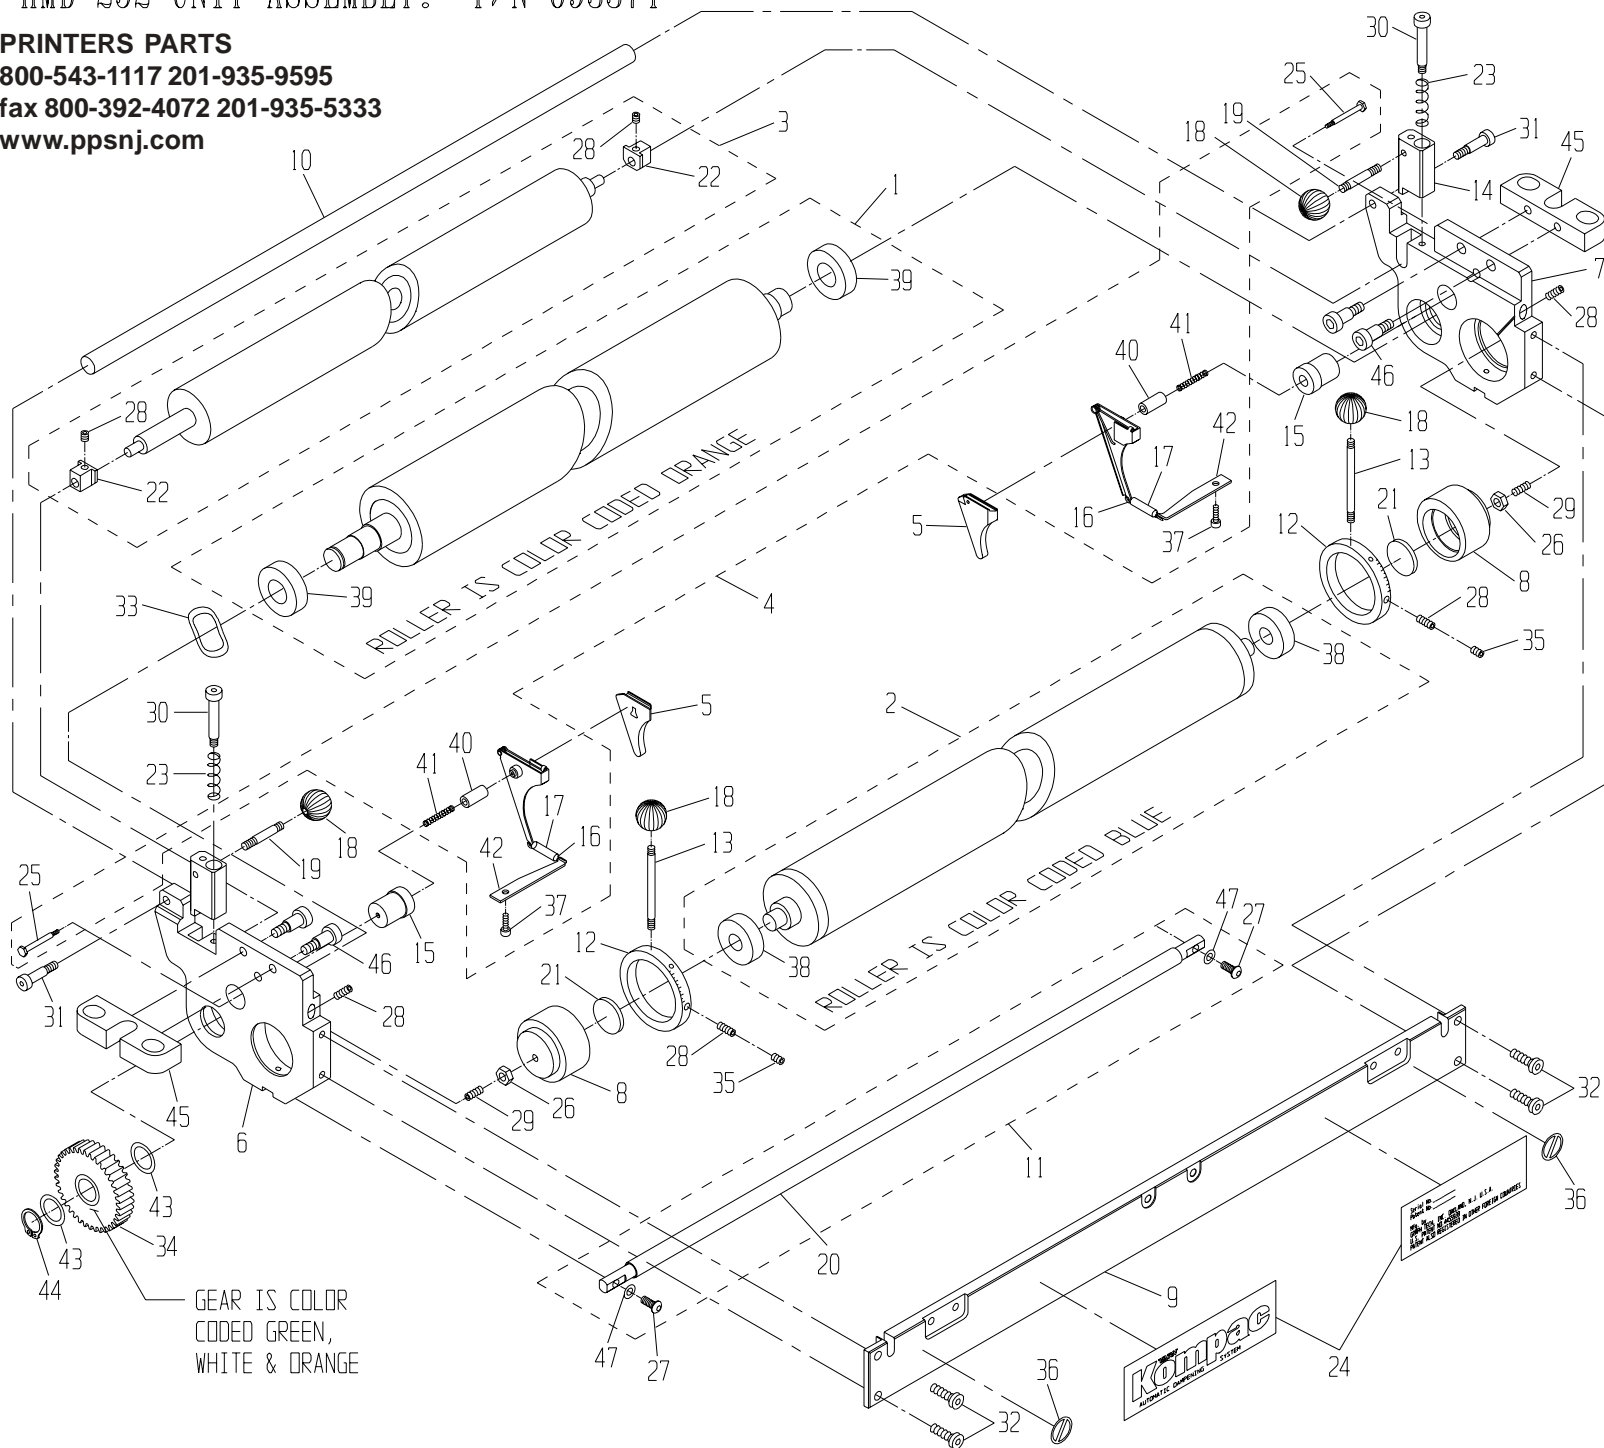

PRINTERS PARTS

800-543-1117 201-935-9595

fax 800-392-4072 201-935-5333

www.ppsnj.com

GEAR IS COLOR CODED GREEN, WHITE & ORANGE

* ITEM IS INCLUDED WITH OUTLINED SUBASSEMBLY.

** ITEM 11 IS INCLUDED WITH THE 2ND HEAD BRACKET KIT, P/N 093376.

47.	091689	M5 BELLEVILLE WASHER	**	32.	091773	M6 X 12mm CAP SCREW	4	16.	092236	SPRING	*
46.	091712	M8 x 12mm SHOULDER SCREW	4	31.	091711	M6 x 16mm SHOULDER SCREW	2	15.	091407	BACKING PLATE STANDOFF	2
45.	091419	ATTACHMENT BLOCK, GTO	2	30.	091708	M6 SHOULDER SCREW	2	14.	095697	CLAMP, OSCILLATOR	2
44.	091663	16mm EXT. RETAINING RING	1	29.	091703	M5 X 12mm SET SCREW	2	13.	093367	THREADED STUD, M5/#10-32x1.75"	2
43.	092119	SHIM WASHER, 16x22x0.3mm	2	28.	091888	M5 X 5mm SET SCREW	4*	12.	091416	METERING GAUGE	2
42.	091406	SPRING PLATE (K III)	*	27.	091765	M5 X 12mm BUTON HD CAP SCREW	**	11.	093419	ASSY, GUIDE BAR, 52cm	**
41.	092242	COMPRESSION SPRING	*	26.	091752	M5 NUT	2	10.	091418	TIE ROD, 52cm	1
40.	092304	GUIDE PIN	*	25.	092303	SEAL PLATE SHOULDER SCREW	2	9.	093382	TIE PLATE, HMD-252	1
39.	092102	BEARING, 17x35x10mm (6003)	*	24.	093369	LABELS, TIE PLATE	1	8.	091412	ECCENTRIC, METERING ROLLER	2
38.	092586	BEARING, BALL, LIGHT SERIES	*	23.	092122	COMP. SPRING, .360x1.25x.049	2	7.	093298	END FRAME, R.H., HMD-248/252	1
37.	091760	M4 X 10mm CAP SCREW	*	22.	092174	METRIC ALIGNMENT BLOCK	*	6.	093296	END FRAME, L.H., HMD-248/252	1
36.	092601	SAFETY STICKER	2	21.	091413	THRUST PLATE	2	5.	090850	R.H. AND L.H. SEAL SET (K III)	1
35.	091909	M5 x 4mm SLOTTED SET SCREW	2	20.	094365	PLATE GUIDE	**	4.	091450	SEAL BACKING PLATE KIT (K III)	1
34.	093347	ASSY, GEAR-CLUTCH, KIII	1	19.	091417	THREADED STUD, SHORT	2	3.	091470	KOLORMATE ASSY, 52cm	1
33.	091783	WASHER, WAVE, 35mm	1	18.	092055	BALL KNOB	4	2.	098870	ASSY, METERING ROLLER, 52-C	1
ITEM	PART #	DESCRIPTION	QTY.	17.	092259	TUBING	*	1.	093384	ASSY, FORM ROLLER, 52-CL	1