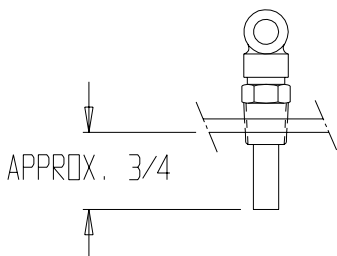

## PRINTERS PARTS

800-543-1117 201-935-9595

fax 800-392-4072 201-935-5333

www.ppsnj.com

CUT TUBING ITEM #2 TO LENGTH AT INSTALLATION.

10	091911	CLAMP, HOSE, WORM S.S.	8
09	091752	NUT, HEX, M5x0.8	2
08	091740	WASHER, SPLIT LOCK M5	2
07	091765	M5x12mm BUTTON HEAD CAP SCREW	2
06	091077	BARB TEE 1/2 X 3/8 X 3/8	1
05	091081	PVC FLEX. TUBING 3/8 I.D. X 5/8 D.D.	1
04	091084	TUBING, RUBBER W/SLEEVE	1
03	094744	BRACKET, NOZZLE	**
02	091078	1/4 D.D. TUBING, 2" LG	1
01	095963	ELBOW FITTING, 1/8 NPT x 1/4 BARB	2
ITEM	PART NO.	DESCRIPTION	QTY.

17	091956	WASHER, FLAT	6
16	094618	PANEL NUT	1
15	095962	FITTING, 1/8 NPT x 1/4 BARB	2
14	094612	PLATE, MOUNTING	1
13	091907	SCREW #6-32 PAN HD. SELF-TAP	2
12	091824	SCREW #6-32 TRUSS HD.	1
11	091062	FITTING, 1/8 NPT x 3/8 BARB	1
10	095939	TIP, VACUUM	1
09	095938	BODY, VACUUM	1
08	095948	NIPPLE, CLOSE, 1/8 NPT	1
07	095949	BALL VALVE	1
06	094616	COUPLING, 1/8 NPT	1
05	094613	TEE, STREET, 1/8 NPT	1
04	094615	NIPPLE, LONG, 1/8 NPT	1
03	094614	ELBOW, STREET, 1/8 NPT	2
02	094617	NEEDLE VALVE	1
01	094611	ENCLOSURE	1
ITEM	PART NO.	DESCRIPTION	QTY.