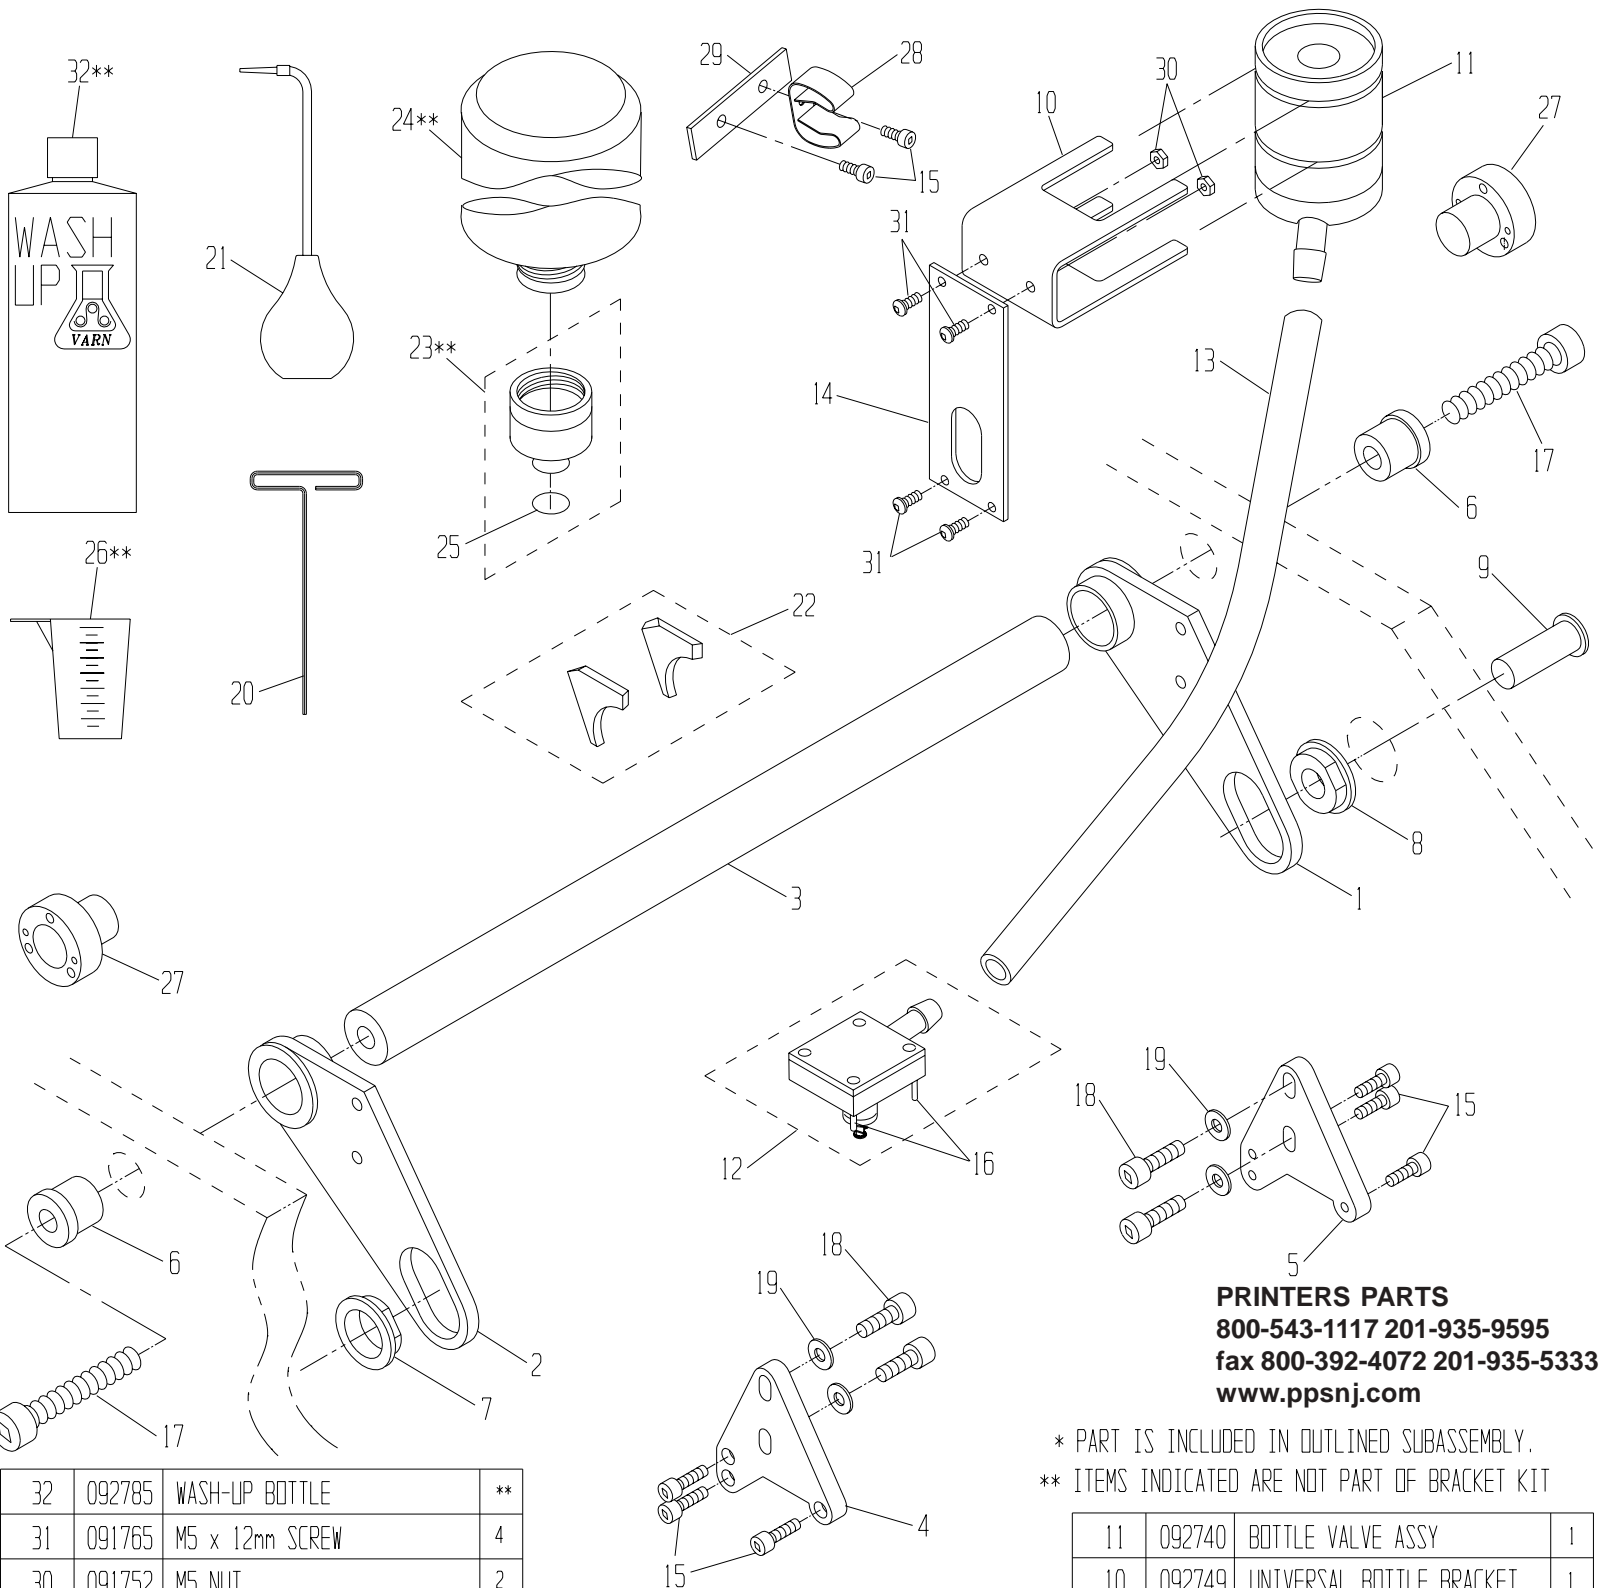

PRINTERS PARTS

800-543-1117 201-935-9595

fax 800-392-4072 201-935-5333

www.ppsnj.com

* PART IS INCLUDED IN OUTLINED SUBASSEMBLY.

42	091708	SHOULDER SCREW, 6mm	2
41	091262	SHAFT ASSY, S.S.	*
40	092259	SPRING COVER	*
39	092236	TAB SPRING	*
38	090971	TAB, SHORT	*
37	094997	BRACKET, NOZZLE	*
36	091966	WASHER, FLAT	2
35	091949	SPRING PIN	*
34	091997	OSC. RETAINING CLIP	*
33	091965	OSC. RETAINING WASHER	*
32	091111	OSC. DRIVE SHAFT FOLLOWER	*
31	091662	RETAINING RING	1
30	092586	BEARING	*
29	081311	13-1/4 OSC. ROLL. PARTS ASSY	1
ITEM#	PART #	DESCRIPTION	QTY

28	090989	TIE ROD	1
27	092601	SAFETY STICKER	1
26	094240	13-1/4" METERING ROLLER W/B	1
25	091907	#6-32 X 3/8 PHILLIPS HD SCW	*
24	092296	SHOULDER SCREW	*
23	092304	GUIDE PIN	*
22	092604	NOZZLE	*
21	092491	WAVE WASHER	2
20	090973	13-1/4" FORM ROLLER W/B	1
19	090959	GEAR CLUTCH ASSY, HMD-34	1
18	090984	I.D. STICKER (HAMADA)	1
17	091898	M5 x 35mm SOC. HD. SCREW	6
16	092401	BEARING	*
15	091904	M5 x 16mm SET SCREW	2
ITEM#	PART #	DESCRIPTION	QTY

14	091888	M5 x 5mm SET SCREW	4
13	091901	M3 x 6mm SOC HD SCREW	*
12	092238	COMPRESSION SPRING	*
11	090970	BACKING PLATE KIT (HAMADA)	1
10	092370	SEAL SET (L & R)	1
9	092291	ECCENTRIC	2
8	092612	METERING GAUGE	2
7	092007	SPRING, COMPRESSION	2
6	094991	OSCILLATOR POST	2
5	090979	TIE BAR	1
4	098750	BRACKET NOZZLE ASSEMBLY	1
3	090985	ALIGNMENT BLOCK	2
2	090993	L.H. END FRAME	1
1	090994	R.H. END FRAME	1
ITEM#	PART #	DESCRIPTION	QTY

20	090756	T-WRENCH, 2.5mm	1
19	091950	WASHER, FLAT	4
18	091758	M8 x 20mm SCREW	4
17	091744	M12 x 40mm SCREW	2
16	091735	ROLL PIN, 3/32 DIA.	*
15	091891	M5 x 16mm SCREW	8
14	092748	UNIVERSAL BRACKET	1
13	092756	1/2" VINYL TUBING	1
12	090968	ASSY, BASE (HAMADA)	1
ITEM#	PART #	DESCRIPTION	QTY