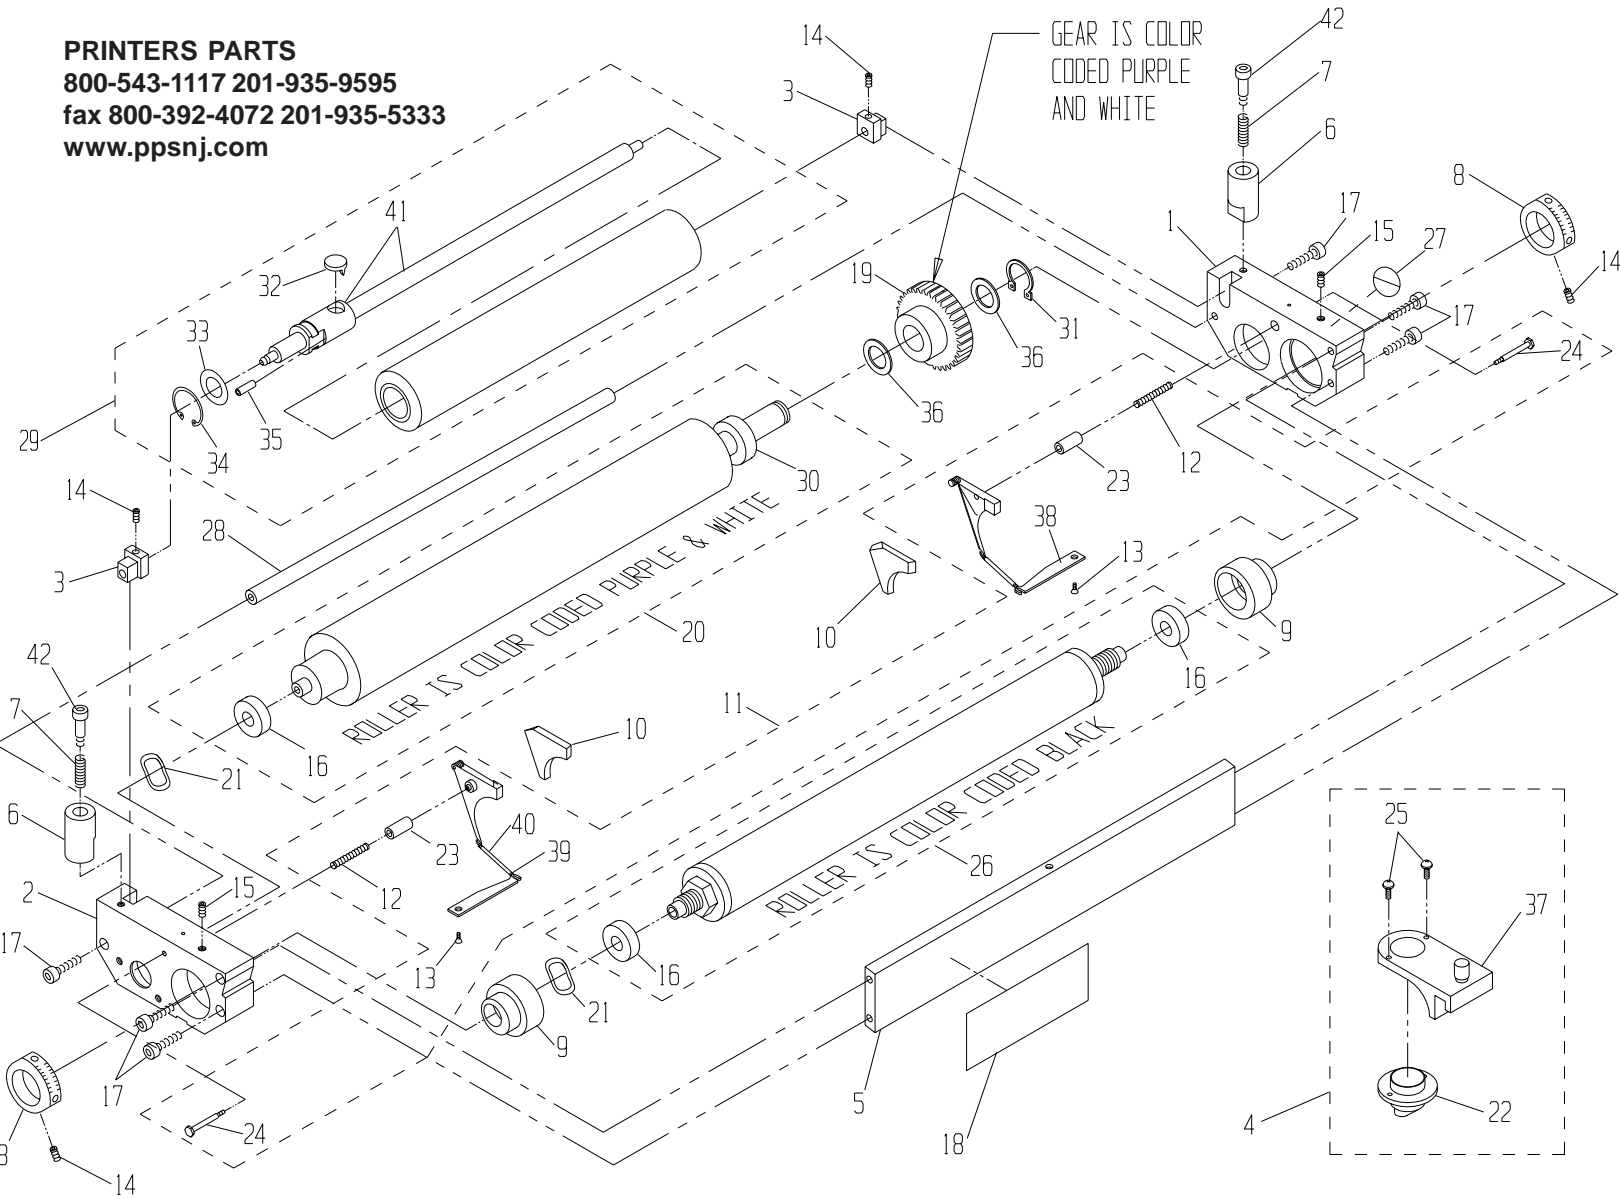

PRINTERS PARTS

800-543-1117 201-935-9595

fax 800-392-4072 201-935-5333

www.ppsnj.com

* PART IS INCLUDED IN OUTLINED SUBASSEMBLY.

42	091708	SHOULDER SCREW, 6mm	2
41	091262	SHAFT ASSY, S.S.	*
40	092259	SPRING COVER	*
39	092236	TAB SPRING	*
38	090971	TAB, SHORT	*
37	094997	BRACKET, NOZZLE	*
36	091966	WASHER, FLAT	2
35	091949	SPRING PIN	*
34	091997	OSC. RETAINING CLIP	*
33	091965	OSC. RETAINING WASHER	*
32	091111	OSC. DRIVE SHAFT FOLLOWER	*
31	091662	RETAINING RING	1
30	092586	BEARING	*
29	081311	13-1/4 OSC. ROLL. PARTS ASSY	1
ITEM#	PART #	DESCRIPTION	QTY

28	090989	TIE ROD	1
27	092601	SAFETY STICKER	1
26	094240	13-1/4" METERING ROLLER W/B	1
25	091907	#6-32 X 3/8 PHILLIPS HD SCW	*
24	092296	SHOULDER SCREW	*
23	092304	GUIDE PIN	*
22	092604	NOZZLE	*
21	092491	WAVE WASHER	2
20	090973	13-1/4" FORM ROLLER W/B	1
19	090959	GEAR CLUTCH ASSY, HMD-34	1
18	090984	I.D. STICKER (HAMADA)	1
17	091898	M5 x 35mm SOC. HD. SCREW	6
16	092401	BEARING	*
15	091904	M5 x 16mm SET SCREW	2
ITEM#	PART #	DESCRIPTION	QTY

14	091888	M5 x 5mm SET SCREW	4
13	091901	M3 x 6mm SOC HD SCREW	*
12	092238	COMPRESSION SPRING	*
11	090970	BACKING PLATE KIT (HAMADA)	1
10	092370	SEAL SET (L & R)	1
9	092291	ECCENTRIC	2
8	092612	METERING GAUGE	2
7	092007	SPRING, COMPRESSION	2
6	094991	OSCILLATOR POST	2
5	090979	TIE BAR	1
4	098750	BRACKET NOZZLE ASSEMBLY	1
3	090985	ALIGNMENT BLOCK	2
2	090993	L.H. END FRAME	1
1	090994	R.H. END FRAME	1
ITEM#	PART #	DESCRIPTION	QTY

20	090756	T-WRENCH, 2.5mm	1
19	091950	WASHER, FLAT	4
18	091758	M8 x 20mm SCREW	4
17	091744	M12 x 40mm SCREW	2
16	091735	ROLL PIN, 3/32 DIA.	*
15	091891	M5 x 16mm SCREW	8
14	092748	UNIVERSAL BRACKET	1
13	092756	1/2" VINYL TUBING	1
12	090968	ASSY, BASE (HAMADA)	1
ITEM#	PART #	DESCRIPTION	QTY