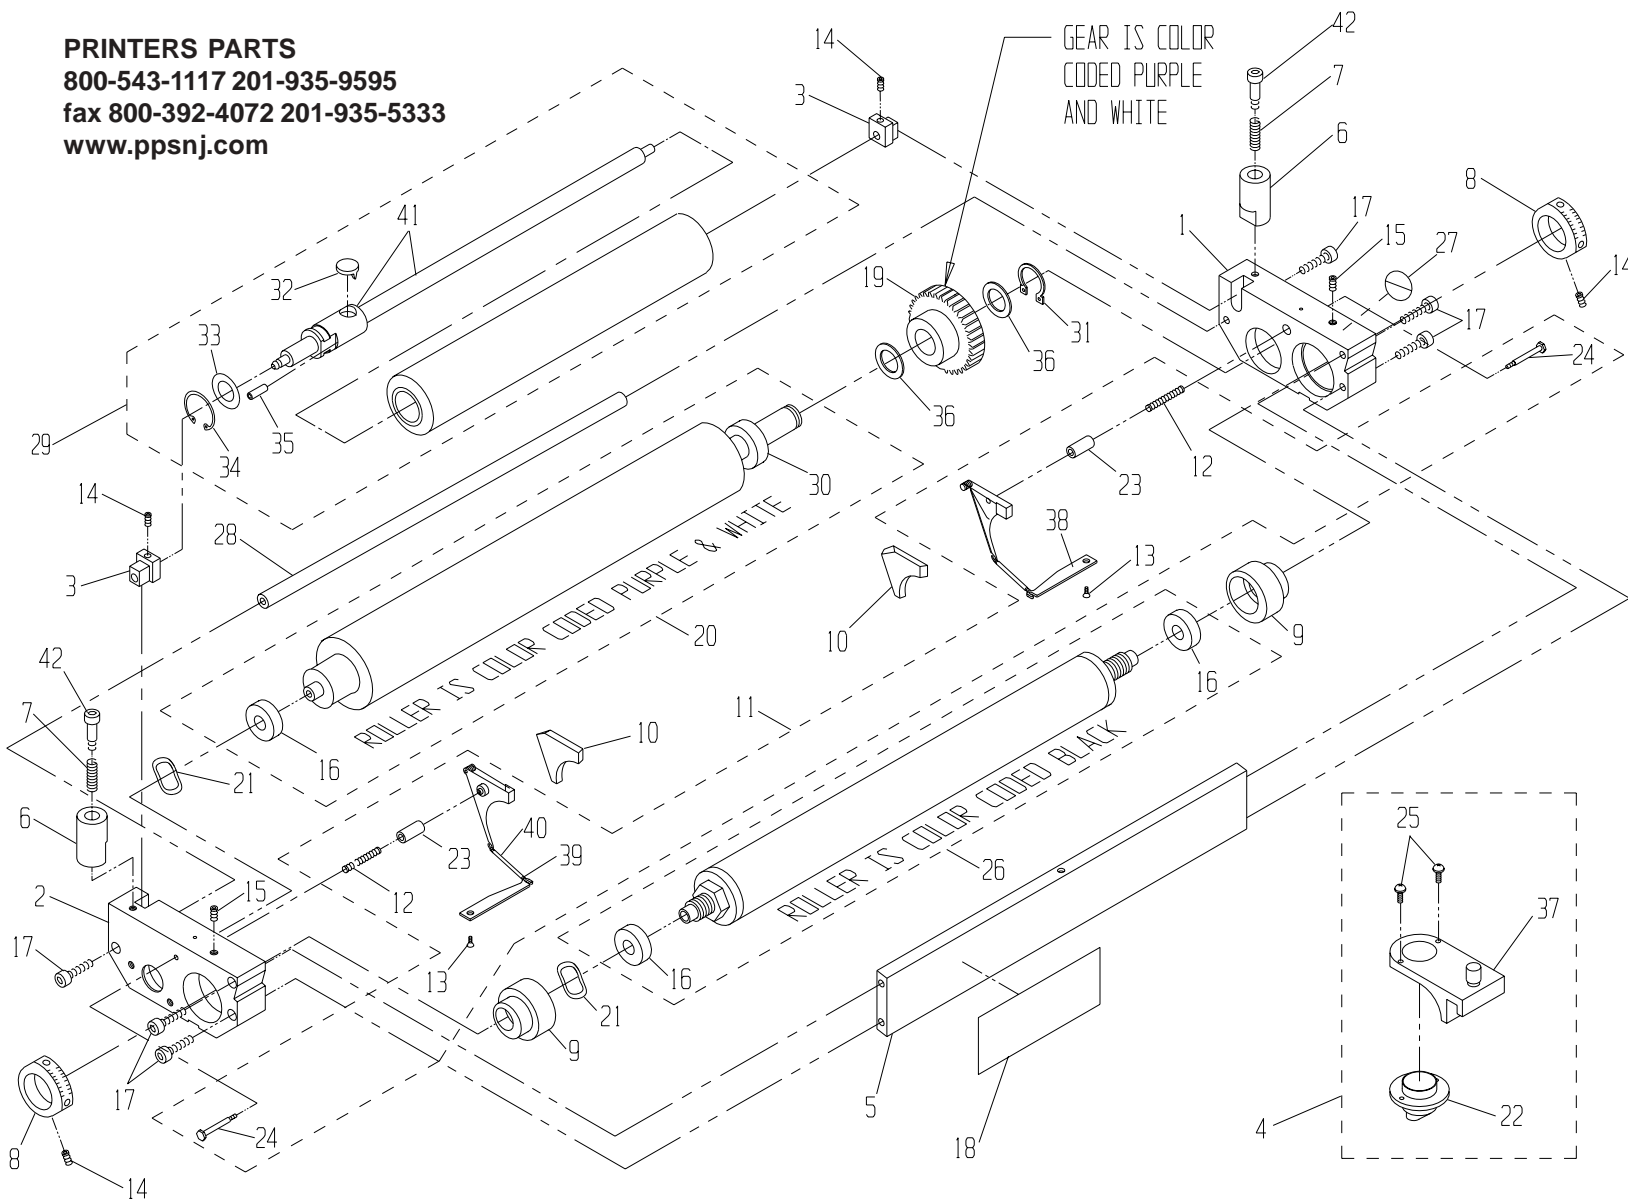

PRINTERS PARTS

800-543-1117 201-935-9595

fax 800-392-4072 201-935-5333

www.ppsnj.com

* PART IS INCLUDED IN OUTLINED SUBASSEMBLY.

42	091708	SHOULDER SCREW, 6mm	2
41	091262	SHAFT ASSY, S.S.	*
40	092259	SPRING COVER	*
39	092236	TAB SPRING	*
38	090971	TAB, SHORT	*
37	094997	BRACKET, NOZZLE	*
36	091966	WASHER, FLAT	2
35	091949	SPRING PIN	*
34	091997	OSC. RETAINING CLIP	*
33	091965	OSC. RETAINING WASHER	*
32	091111	OSC. DRIVE SHAFT FOLLOWER	*
31	091662	RETAINING RING	1
30	092586	BEARING	*
29	091311	13-1/4 OSC. ROLL. PARTS ASSY	1
ITEM#	PART #	DESCRIPTION	QTY

28	090989	TIE ROD	1
27	092601	SAFETY STICKER	1
26	094240	13-1/4" METERING ROLLER W/B	1
25	091907	#6-32 X 3/8 PHILLIPS HD SCW	*
24	092296	SHOULDER SCREW	*
23	092304	GUIDE PIN	*
22	092604	NOZZLE	*
21	092491	WAVE WASHER	2
20	090973	13-1/4" FORM ROLLER W/B	1
19	090959	GEAR CLUTCH ASSY, HMD-34	1
18	090984	I.D. STICKER (HAMADA)	1
17	091898	M5 x 35mm SOC. HD. SCREW	6
16	092401	BEARING	*
15	091904	M5 x 16mm SET SCREW	2
ITEM#	PART #	DESCRIPTION	QTY

14	091888	M5 x 5mm SET SCREW	4
13	091901	M3 x 6mm SOC HD SCREW	*
12	092238	COMPRESSION SPRING	*
11	090970	BACKING PLATE KIT (HAMADA)	1
10	092370	SEAL SET (L & R)	1
9	092291	ECCENTRIC	2
8	092612	METERING GAUGE	2
7	092007	SPRING, COMPRESSION	2
6	094991	OSCILLATOR POST	2
5	090979	TIE BAR	1
4	098750	BRACKET NOZZLE ASSEMBLY	1
3	090985	ALIGNMENT BLOCK	2
2	090993	L.H. END FRAME	1
1	090994	R.H. END FRAME	1
ITEM#	PART #	DESCRIPTION	QTY