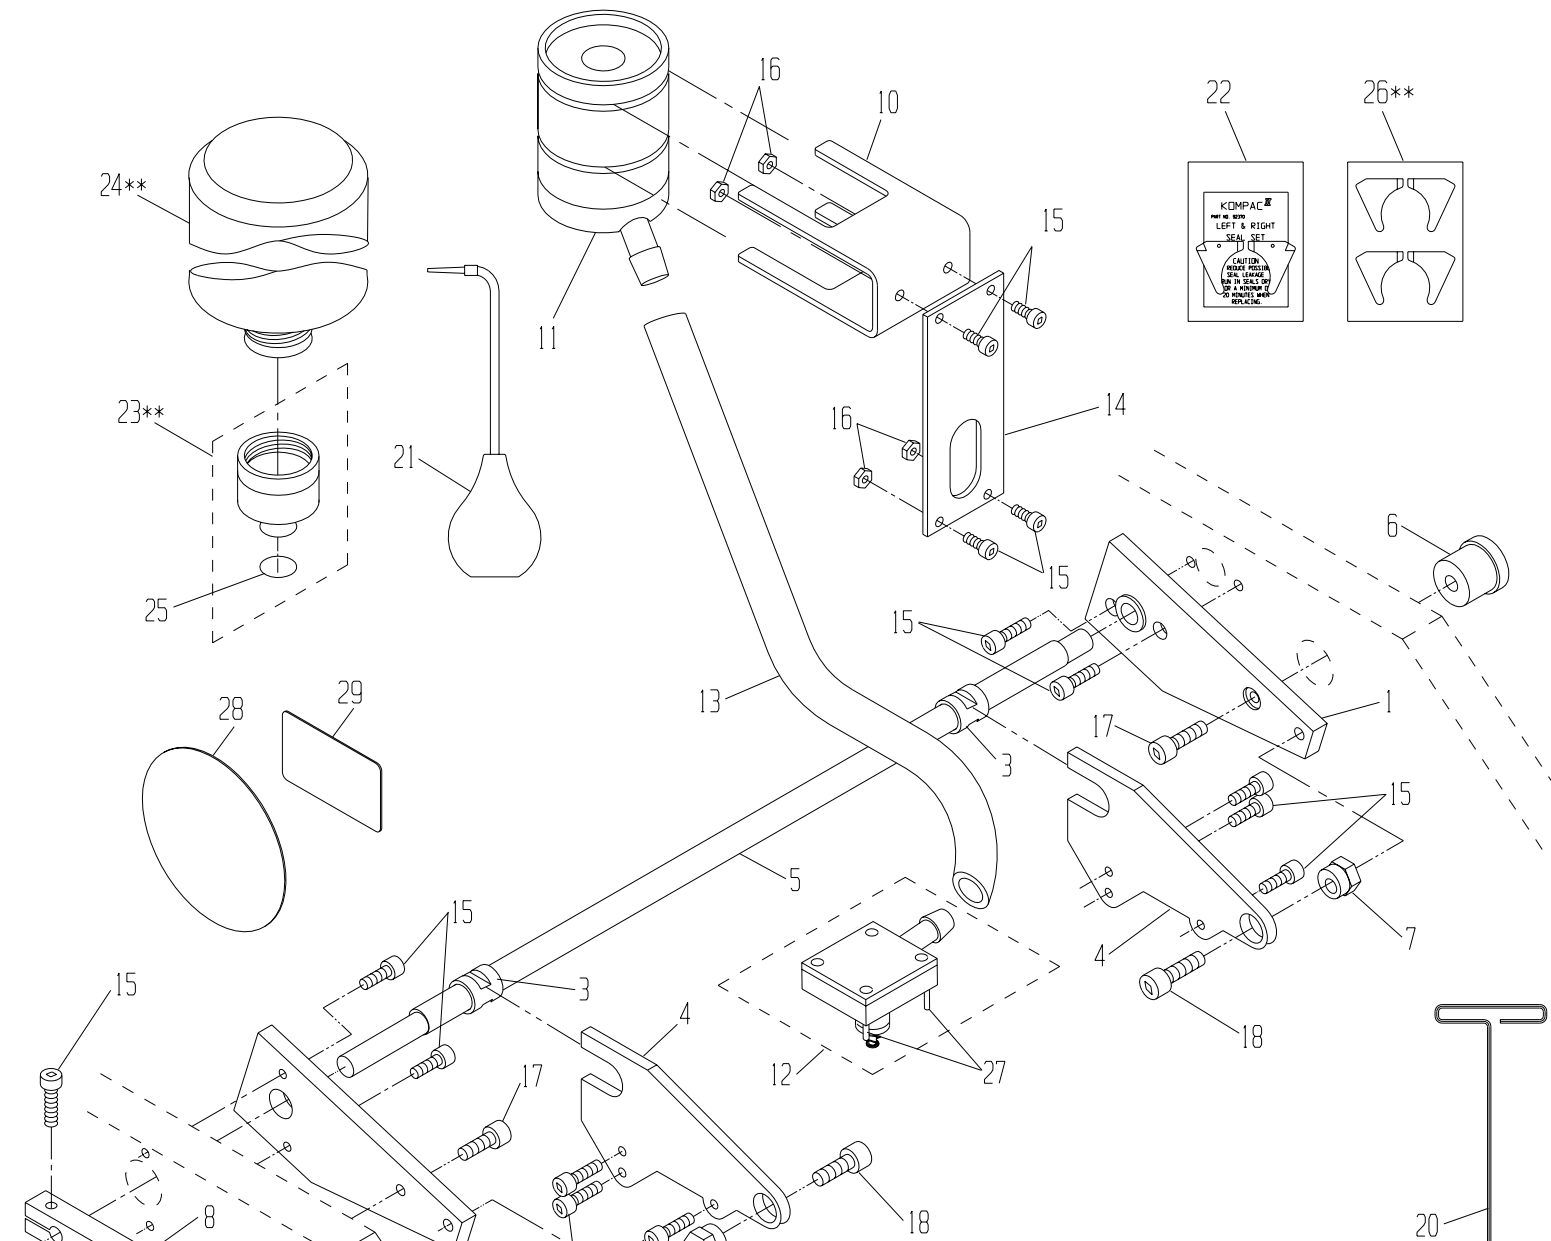

PRINTERS PARTS

800-543-1117 201-935-9595

fax 800-392-4072 201-935-5333

www.ppsnj.com

* PART IS INCLUDED IN OUTLINED SUBASSEMBLY.

42	091708	SHOULDER SCREW, 6mm	2
41	091262	SHAFT ASSY, S.S.	*
40	092259	SPRING COVER	*
39	092236	TAB SPRING	*
38	090971	TAB, SHORT	*
37	094997	BRACKET, NOZZLE	*
36	091966	WASHER, FLAT	2
35	091949	SPRING PIN	*
34	091997	OSC. RETAINING CLIP	*
33	091965	OSC. RETAINING WASHER	*
32	091111	OSC. DRIVE SHAFT FOLLOWER	*
31	091662	RETAINING RING	1
30	092586	BEARING	*
29	091311	13-1/4 OSC. ROLL. PARTS ASSY	1
ITEM#	PART #	DESCRIPTION	QTY

28	090989	TIE ROD	1
27	092601	SAFETY STICKER	1
26	094240	13-1/4" METERING ROLLER W/B	1
25	091907	#6-32 X 3/8 PHILLIPS HD SCW	*
24	092296	SHOULDER SCREW	*
23	092304	GUIDE PIN	*
22	092604	NOZZLE	*
21	092491	WAVE WASHER	2
20	090973	13-1/4" FORM ROLLER W/B	1
19	090959	GEAR CLUTCH ASSY, HMD-34	1
18	090984	I.D. STICKER (HAMADA)	1
17	091898	M5 x 35mm SOC. HD. SCREW	6
16	092401	BEARING	*
15	091904	M5 x 16mm SET SCREW	2
ITEM#	PART #	DESCRIPTION	QTY

14	091888	M5 x 5mm SET SCREW	4
13	091901	M3 x 6mm SOC HD SCREW	*
12	092238	COMPRESSION SPRING	*
11	090970	BACKING PLATE KIT (HAMADA)	1
10	092370	SEAL SET (L & R)	1
9	092291	ECCENTRIC	2
8	092612	METERING GAUGE	2
7	092007	SPRING, COMPRESSION	2
6	094991	OSCILLATOR POST	2
5	090979	TIE BAR	1
4	098750	BRACKET NOZZLE ASSEMBLY	1
3	090985	ALIGNMENT BLOCK	2
2	090993	L.H. END FRAME	1
1	090994	R.H. END FRAME	1
ITEM#	PART #	DESCRIPTION	QTY