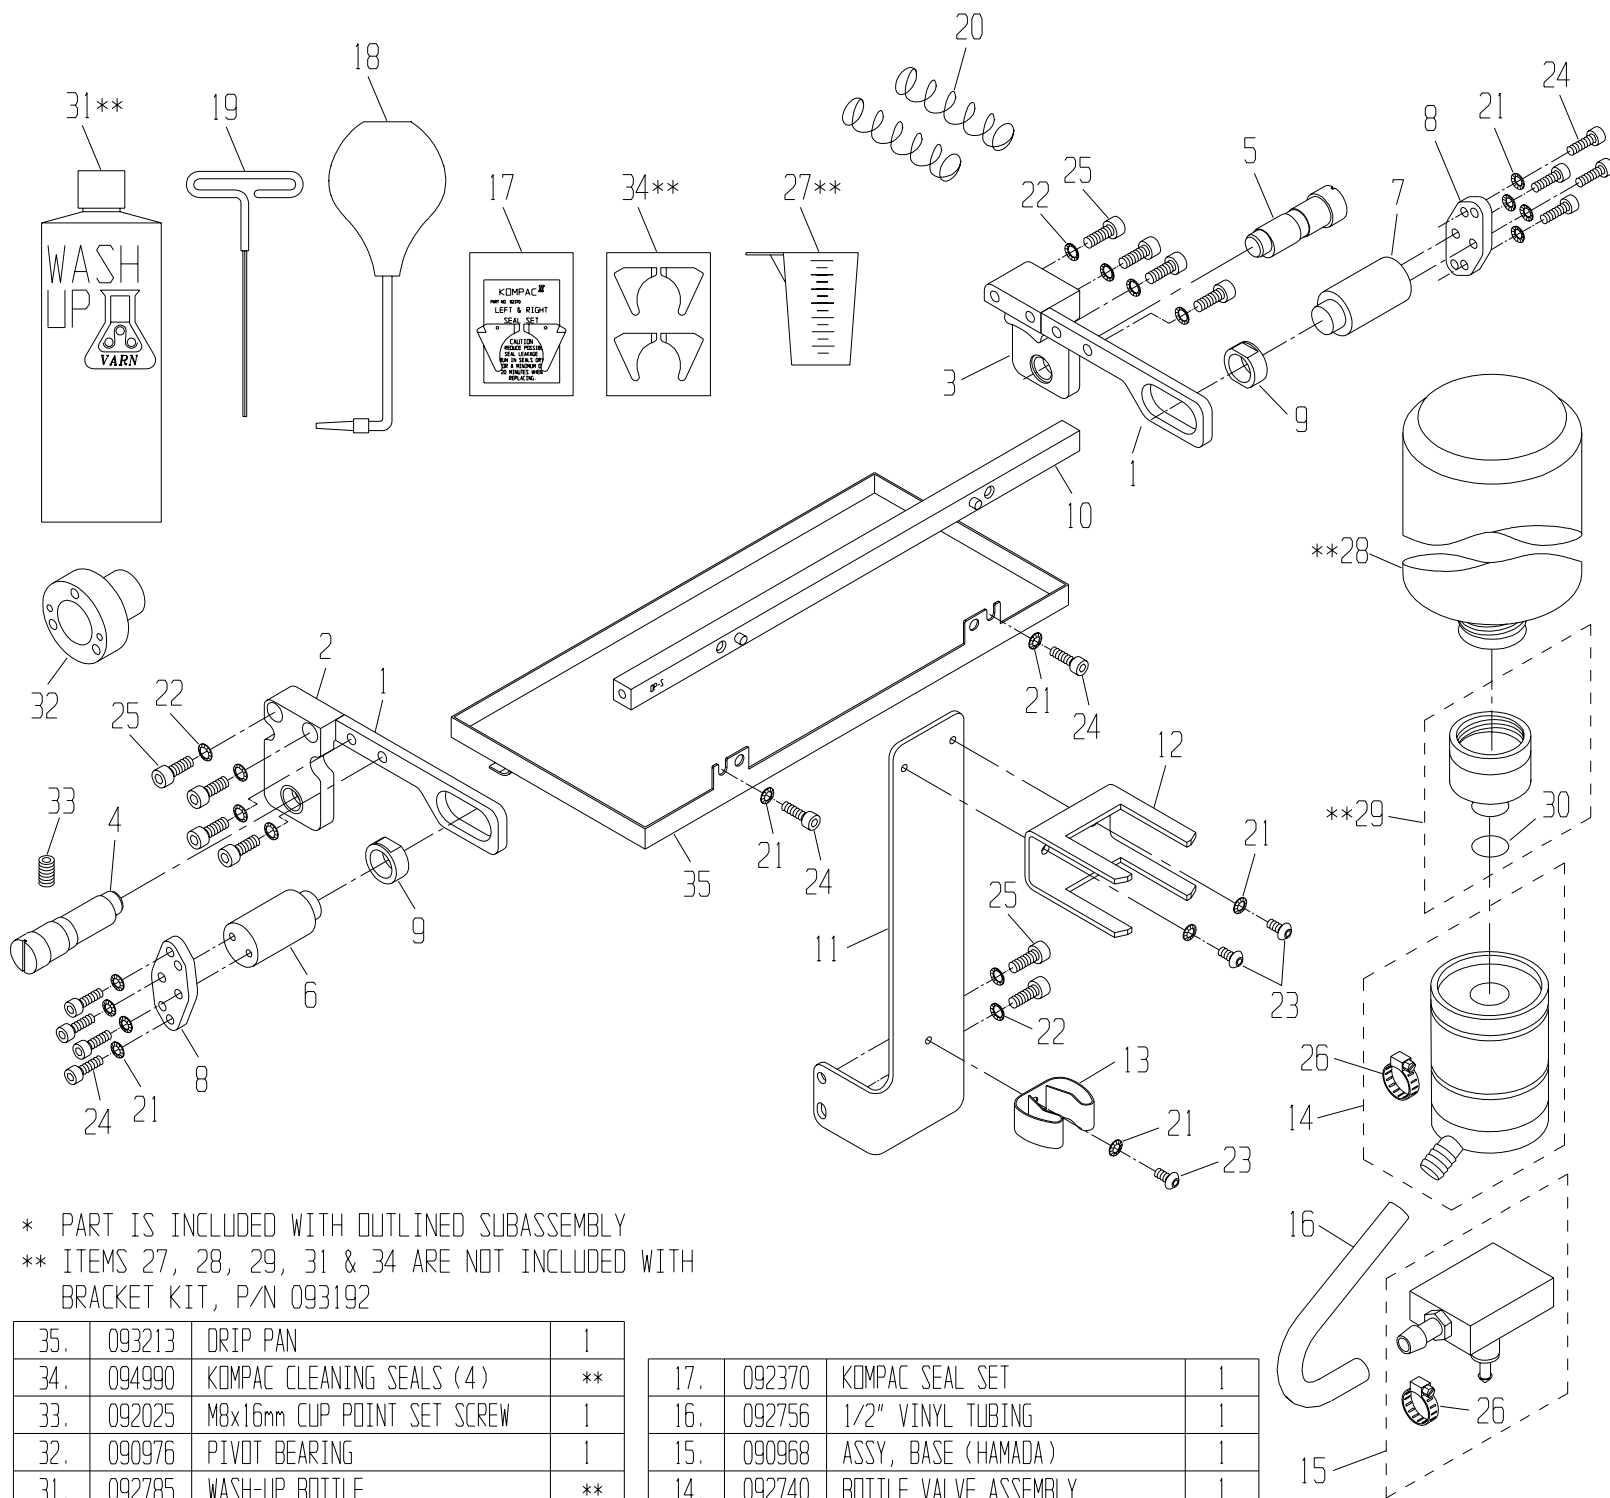

PRINTERS PARTS

800-543-1117 201-935-9595

fax 800-392-4072 201-935-5333

www.ppsnj.com

* PART IS INCLUDED WITH OUTLINED SUBASSEMBLY

ITEM	PART #	DESCRIPTION	QTY
44.	095854	STICKER, I.D.	1
43.	092601	WARNING STICKER (INWARD NTP)	1
42.	091997	OSC. RETAINING CLIP	*
41.	091965	OSC. RETAINING WASHER	*
40.	091949	SPRING PIN (5/32x1/2")	*
39.	091117	OSC. DRIVE SHAFT FOLLOWER	*
38.	091262	OSC. SHAFT ASSY, S.S.	*
37.	091753	M6x1 HEX NUT	2
36.	092296	BACK. PLATE SHOULDER SCW, SHORT	*
35.	091762	M6x35mm SOCKET HEAD SCREW	2
34.	091898	M5x35mm SOCKET HEAD SCREW	4
33.	091891	M5x16mm SOCKET HEAD SCREW	4
32.	091897	M5x10mm SET SCREW	2
31.	091888	M5x5mm SET SCREW	4

ITEM	PART #	DESCRIPTION	QTY
30.	093174	OSCILLATOR POST, LONG	2
29.	092003	#6 x 1/2" FLT HD PHILLIPS SCW	*
28.	091901	M3x6mm SOCKET HEAD SCREW	*
27.	092007	SPRING, COMPRESSION	2
26.	092238	COMPRESSION SPRING	*
25.	092236	TAB SPRING (EXTENSION)	*
24.	092259	SPRING COVER	*
23.	092304	GUIDE PIN	*
22.	091662	RETAINING RING (12mm)	1
21.	091966	WASHER, FLAT (.478x.878x.02")	2
20.	092491	WAVE WASHER	2
19.	092586	BEARING (12x32x10mm)	*
18.	092401	BEARING (10x26x8mm)	*
17.	094342	SPRING HOUSING	2
16.	093165	BLOCK, OSCILLATOR	2

* PART IS INCLUDED WITH OUTLINED SUBASSEMBLY
 ** ITEMS 27, 28, 29, 31 & 34 ARE NOT INCLUDED WITH BRACKET KIT, P/N 093192

35.	093213	DRIP PAN	1
34.	094990	KOMPAC CLEANING SEALS (4)	**
33.	092025	M8x16mm CUP POINT SET SCREW	1
32.	090976	PIVOT BEARING	1
31.	092785	WASH-UP BOTTLE	**
30.	092765	DISPENSING VALVE O-RING	*
29.	092760	DISPENSING VALVE ASSEMBLY	**
28.	092771	ROUND CALIBRATED BOTTLE	**
27.	092783	MEASURING CUP	**
26.	091911	CLAMP, ADJUSTABLE 1/4"-25/32"	*
25.	092024	M6x16mm SOCKET HEAD SCREW	10
24.	091891	M5x16mm SOCKET HEAD SCREW	10
23.	091768	M5x10mm BUTTON HEAD SCREW	3
22.	091637	WASHER, BELLEVILLE, .264x.374"	10
21.	091689	WASHER, BELLEVILLE (M5)	13
20.	092008	SPRING, COMPRESSION	2
19.	090756	T-WRENCH, 2.5mm	1
18.	092779	KOMPAC LONG NECK SYRINGE	1