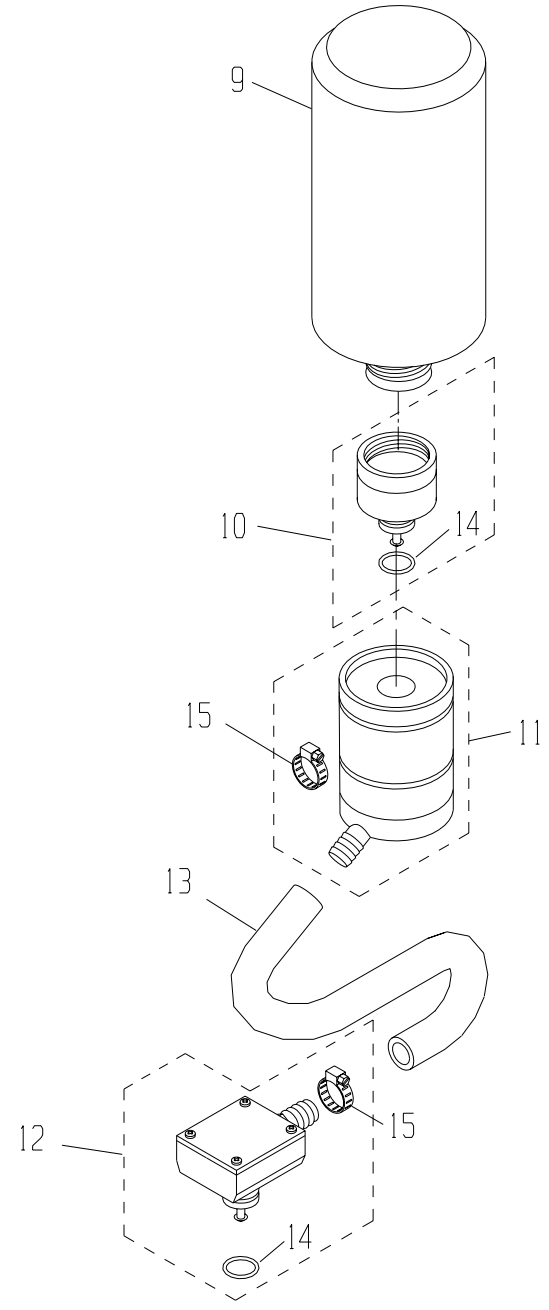

PRINTERS PARTS
800-543-1117 201-935-9595
fax 800-392-4072 201-935-5333
www.ppsnj.com

* PART IS INCLUDED WITH OUTLINED SUBASSEMBLY.

				10.	092760	DISPENSING VALVE ASSY	1
				9.	092772	1/2 GALLON CALIBRATED BOTTLE	1
				8.	091752	M5 NUT	4
				7.	091689	WASHER, BELLEVILLE (M5)	4
				6.	091765	M5 X 12mm BUTTON HEAD SCREW	4
				5.	092749	UNIVERSAL BOTTLE BRACKET	1
15.	091911	ADJUSTABLE HOSE CLAMP	*	4.	092748	UNIVERSAL BRACKET	1
14.	092765	DISPENSING VALVE O-RING	*	3.	091907	SCREW, #6-32 X 3/8 PHIL PAN HD	*
13.	092756	1/2" I.D. VINYL TUBING	1	2.	092604	NOZZLE	*
12.	090968	ASSY, BASE, HAMADA	1	1.	093358	ASSY, NOZZLE BRACKET, HMD-248	1
11.	092740	BOTTLE VALVE ASSY	1				
ITEM	PART #	DESCRIPTION	QTY.	ITEM	PART #	DESCRIPTION	QTY.