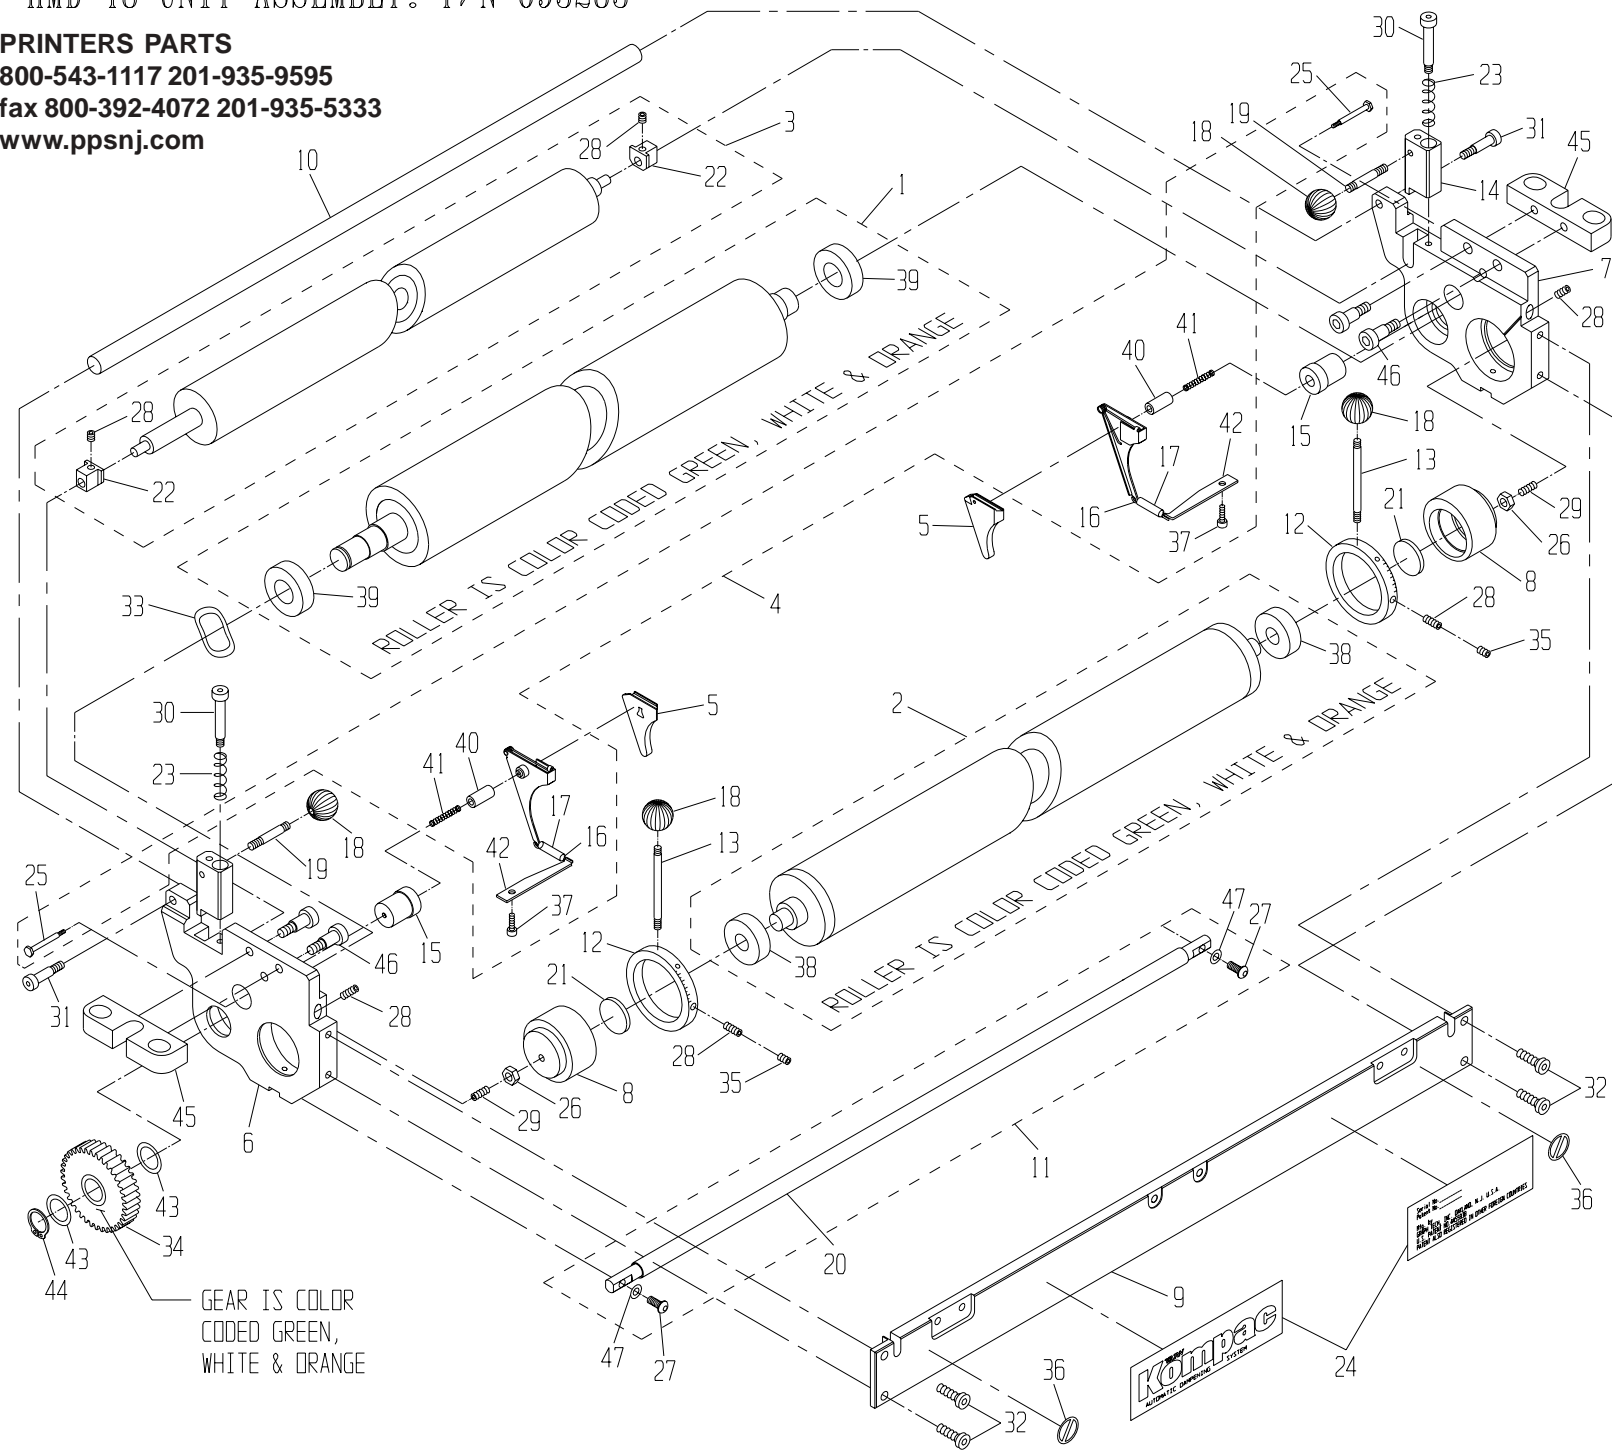

PRINTERS PARTS

800-543-1117 201-935-9595

fax 800-392-4072 201-935-5333

www.ppsnj.com

* ITEM IS INCLUDED WITH OUTLINED SUBASSEMBLY.

** ITEM 11 IS INCLUDED WITH THE BRACKET KIT, P/N 093285.

47.	091689	M5 BELLEVILLE WASHER	**	32.	091773	M6 X 12mm CAP SCREW	4	16.	092236	SPRING	*
46.	091712	M8 x 12mm SHOULDER SCREW	4	31.	091711	M6 x 16mm SHOULDER SCREW	2	15.	091407	BACKING PLATE STANDOFF	2
45.	091419	ATTACHMENT BLOCK, GTD	2	30.	091708	M6 SHOULDER SCREW	2	14.	095697	CLAMP, OSCILLATOR	2
44.	091663	16mm EXT. RETAINING RING	1	29.	091703	M5 X 12mm SET SCREW	2	13.	093367	THREADED STUD, M5/#10-32x1.75"	2
43.	092119	SHIM WASHER, 16x22x0.3mm	2	28.	091888	M5 X 5mm SET SCREW	4*	12.	091416	METERING GAUGE	2
42.	091406	SPRING PLATE (K III)	*	27.	091765	M5 X 12mm BUTTON HD CAP SCREW	**	11.	093365	ASSY, GUIDE BAR, HMD-248	**
41.	092242	COMPRESSION SPRING	*	26.	091752	M5 NUT	2	10.	093301	TIE ROD, HMD-248	1
40.	092304	GUIDE PIN	*	25.	092303	SEAL PLATE SHOULDER SCREW	2	9.	093299	TIE PLATE, HMD-248	1
39.	092102	BEARING, 17x35x10mm (6003)	*	24.	093369	LABELS, TIE PLATE	1	8.	091412	ECCENTRIC, METERING ROLLER	2
38.	092586	BEARING, BALL, LIGHT SERIES	*	23.	092122	COMP. SPRING, .360x1.25x.049	2	7.	093298	END FRAME, R.H., HMD-248	1
37.	091760	M4 X 10mm CAP SCREW	*	22.	092174	METRIC ALIGNMENT BLOCK	*	6.	093296	END FRAME, L.H., HMD-248	1
36.	092601	SAFETY STICKER	2	21.	091413	THRUST PLATE	2	5.	090850	R.H. AND L.H. SEAL SET (K III)	1
35.	091909	M5 x 4mm SLOTTED SET SCREW	2	20.	094365	PLATE GUIDE	**	4.	091450	SEAL BACKING PLATE KIT (K III)	1
34.	093347	ASSY, GEAR-CLUTCH, KIII	1	19.	091417	THREADED STUD, SHORT	2	3.	093346	KOLORMATE ASSY, 48cm	1
33.	091783	WASHER, WAVE, 35mm	1	18.	092055	BALL KNOB	4	2.	093291	ASSY, METERING ROLLER, 48-C	1
ITEM	PART #	DESCRIPTION	QTY.	ITEM	PART #	DESCRIPTION	QTY.	ITEM	PART #	DESCRIPTION	QTY.
				17.	092259	TUBING	*	1.	093286	ASSY, FORM ROLLER, 48-CL	1