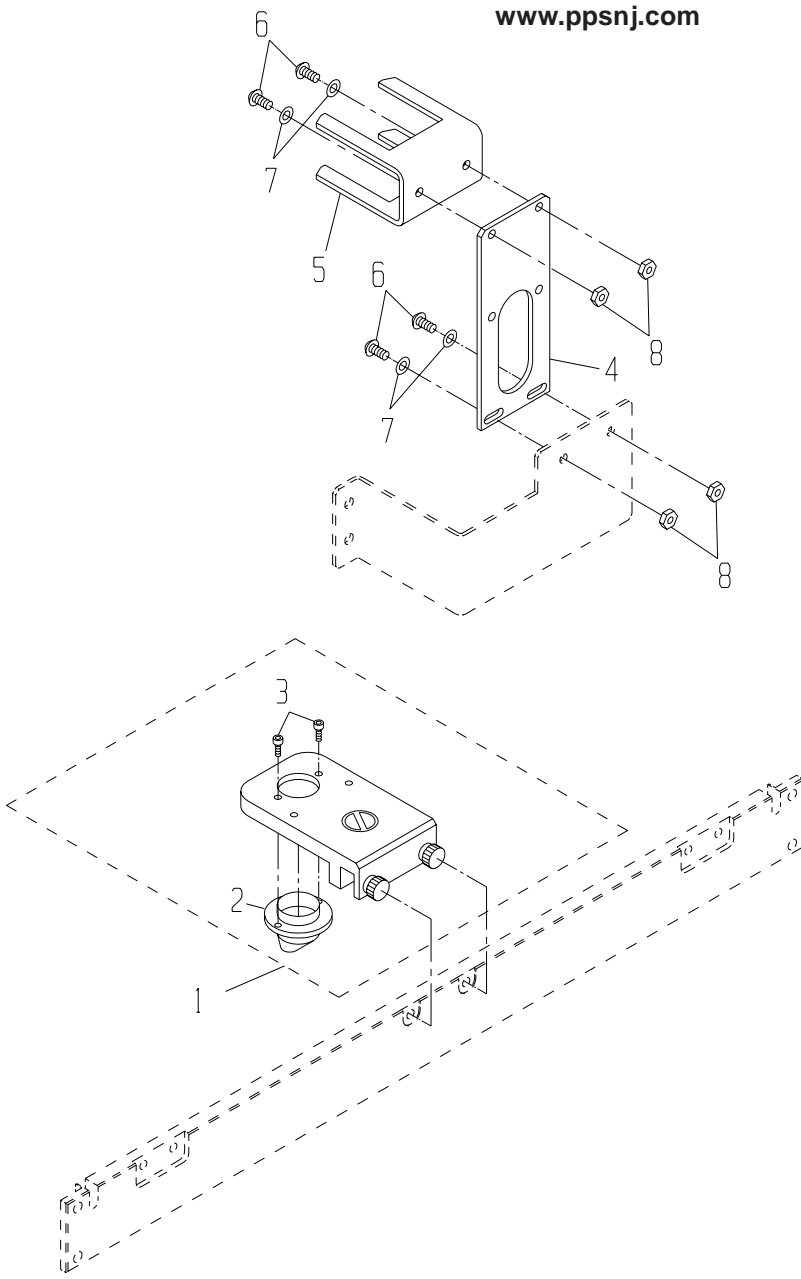

PRINTERS PARTS

800-543-1117 201-935-9595

fax 800-392-4072 201-935-5333

www.ppsnj.com

5.	098134	SAFETY LABEL	1
4.	091637	M6 BELLEVILLE WASHER	4
3.	092024	M6x16mm SOCKET HEAD CAP SCREW	4
2.	093339	BRACKET	2
1.	093423	SAFETY GUARD	1
ITEM	PART #	DESCRIPTION	QTY.

PRINTERS PARTS
 800-543-1117 201-935-9595
 fax 800-392-4072 201-935-5333
 www.ppsnj.com

* PART IS INCLUDED WITH OUTLINED SUBASSEMBLY.

				10.	092760	DISPENSING VALVE ASSY	1
				9.	092772	1/2 GALLON CALIBRATED BOTTLE	1
				8.	091752	M5 NUT	4
				7.	091689	WASHER, BELLEVILLE (M5)	4
				6.	091765	M5 X 12mm BUTTON HEAD SCREW	4
				5.	092749	UNIVERSAL BOTTLE BRACKET	1
15.	091911	ADJUSTABLE HOSE CLAMP	*	4.	092748	UNIVERSAL BRACKET	1
14.	092765	DISPENSING VALVE O-RING	*	3.	091907	SCREW, #6-32 X 3/8 PHIL PAN HD	*
13.	092756	1/2" I.D. VINYL TUBING	1	2.	092604	NOZZLE	*
12.	090968	ASSY, BASE, HAMADA	1	1.	093358	ASSY, NOZZLE BRACKET, HMD-248	1
11.	092740	BOTTLE VALVE ASSY	1				
ITEM	PART #	DESCRIPTION	QTY.	ITEM	PART #	DESCRIPTION	QTY.