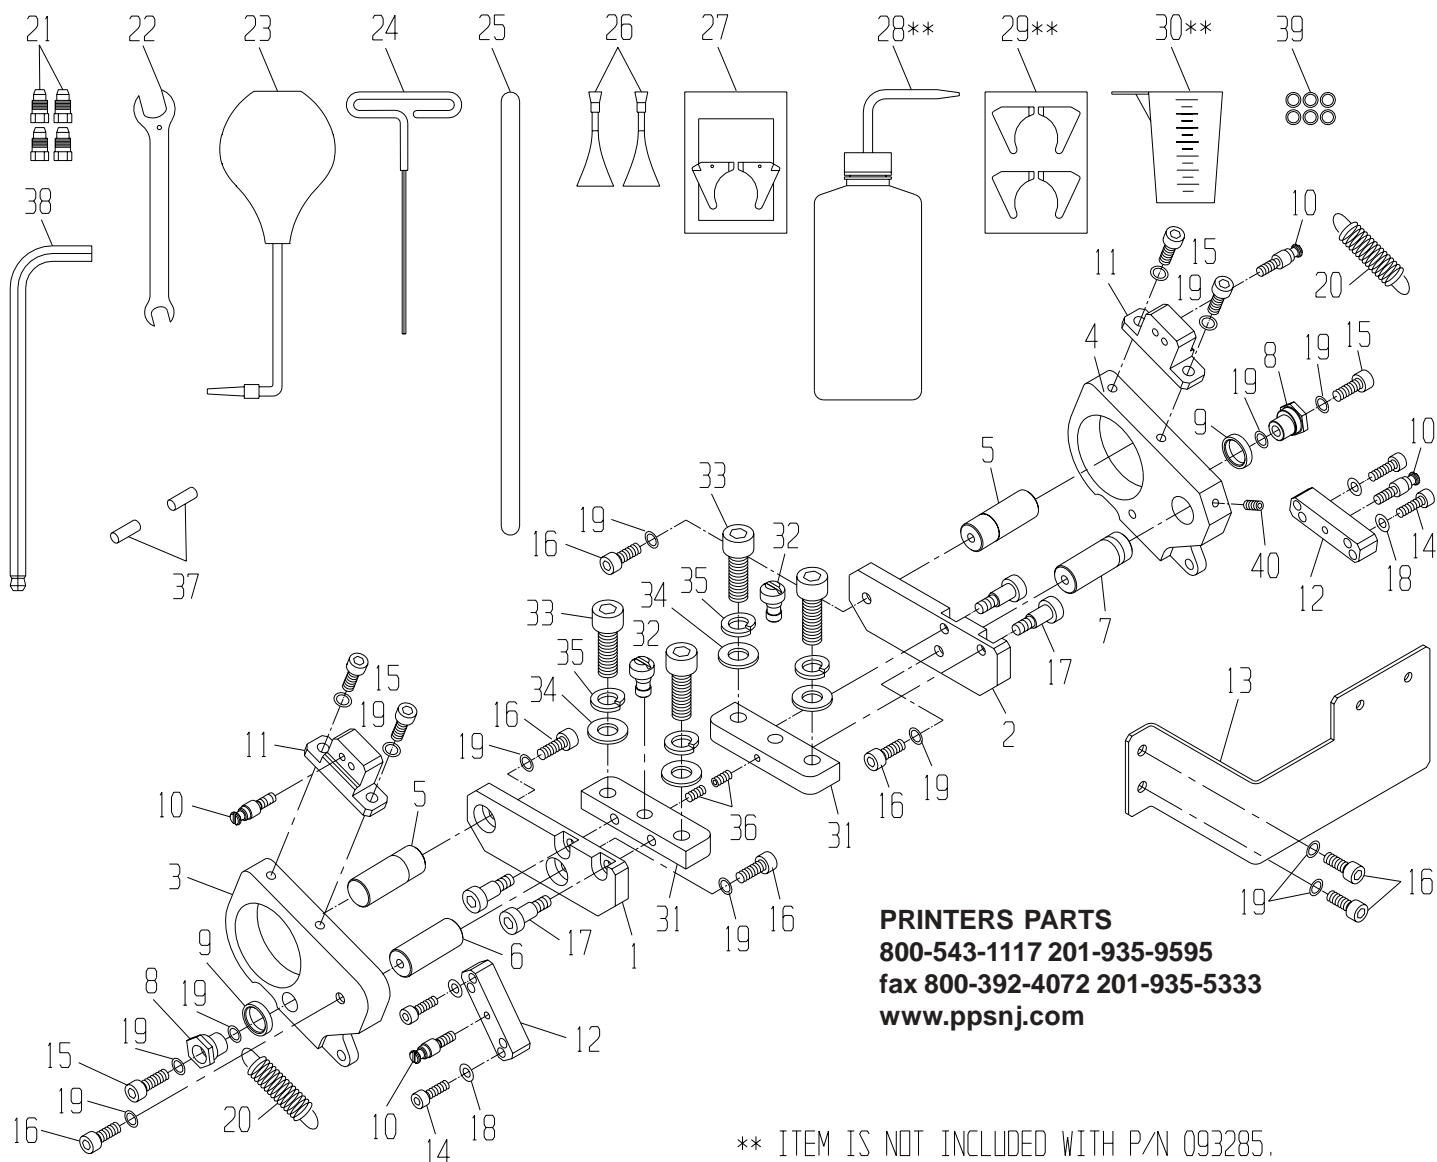

PRINTERS PARTS

800-543-1117 201-935-9595

fax 800-392-4072 201-935-5333

www.ppsnj.com

* ITEM IS INCLUDED WITH OUTLINED SUBASSEMBLY.

** ITEM 11 IS INCLUDED WITH THE BRACKET KIT, P/N 093285.

47.	091689	M5 BELLEVILLE WASHER	**	32.	091773	M6 X 12mm CAP SCREW	4	16.	092236	SPRING	*
46.	091712	M8 x 12mm SHOULDER SCREW	4	31.	091711	M6 x 16mm SHOULDER SCREW	2	15.	091407	BACKING PLATE STANDOFF	2
45.	091419	ATTACHMENT BLOCK, GTD	2	30.	091708	M6 SHOULDER SCREW	2	14.	095697	CLAMP, OSCILLATOR	2
44.	091663	16mm EXT. RETAINING RING	1	29.	091703	M5 X 12mm SET SCREW	2	13.	093367	THREADED STUD, M5/#10-32x1.75"	2
43.	092119	SHIM WASHER, 16x22x0.3mm	2	28.	091888	M5 X 5mm SET SCREW	4*	12.	091416	METERING GAUGE	2
42.	091406	SPRING PLATE (K III)	*	27.	091765	M5 X 12mm BUTTON HD CAP SCREW	**	11.	093365	ASSY, GUIDE BAR, HMD-248	**
41.	092242	COMPRESSION SPRING	*	26.	091752	M5 NUT	2	10.	093301	TIE ROD, HMD-248	1
40.	092304	GUIDE PIN	*	25.	092303	SEAL PLATE SHOULDER SCREW	2	9.	093299	TIE PLATE, HMD-248	1
39.	092102	BEARING, 17x35x10mm (6003)	*	24.	093369	LABELS, TIE PLATE	1	8.	091412	ECCENTRIC, METERING ROLLER	2
38.	092586	BEARING, BALL, LIGHT SERIES	*	23.	092122	COMP. SPRING, .360x1.25x.049	2	7.	093298	END FRAME, R.H., HMD-248	1
37.	091760	M4 X 10mm CAP SCREW	*	22.	092174	METRIC ALIGNMENT BLOCK	*	6.	093296	END FRAME, L.H., HMD-248	1
36.	092601	SAFETY STICKER	2	21.	091413	THRUST PLATE	2	5.	090850	R.H. AND L.H. SEAL SET (K III)	1
35.	091909	M5 x 4mm SLOTTED SET SCREW	2	20.	094365	PLATE GUIDE	**	4.	091450	SEAL BACKING PLATE KIT (K III)	1
34.	093347	ASSY, GEAR-CLUTCH, KIII	1	19.	091417	THREADED STUD, SHORT	2	3.	093346	KOLORMATE ASSY, 48cm	1
33.	091783	WASHER, WAVE, 35mm	1	18.	092055	BALL KNOB	4	2.	093291	ASSY, METERING ROLLER, 48-C	1
ITEM	PART #	DESCRIPTION	QTY.	ITEM	PART #	DESCRIPTION	QTY.	ITEM	PART #	DESCRIPTION	QTY.
				17.	092259	TUBING	*	1.	093286	ASSY, FORM ROLLER, 48-CL	1