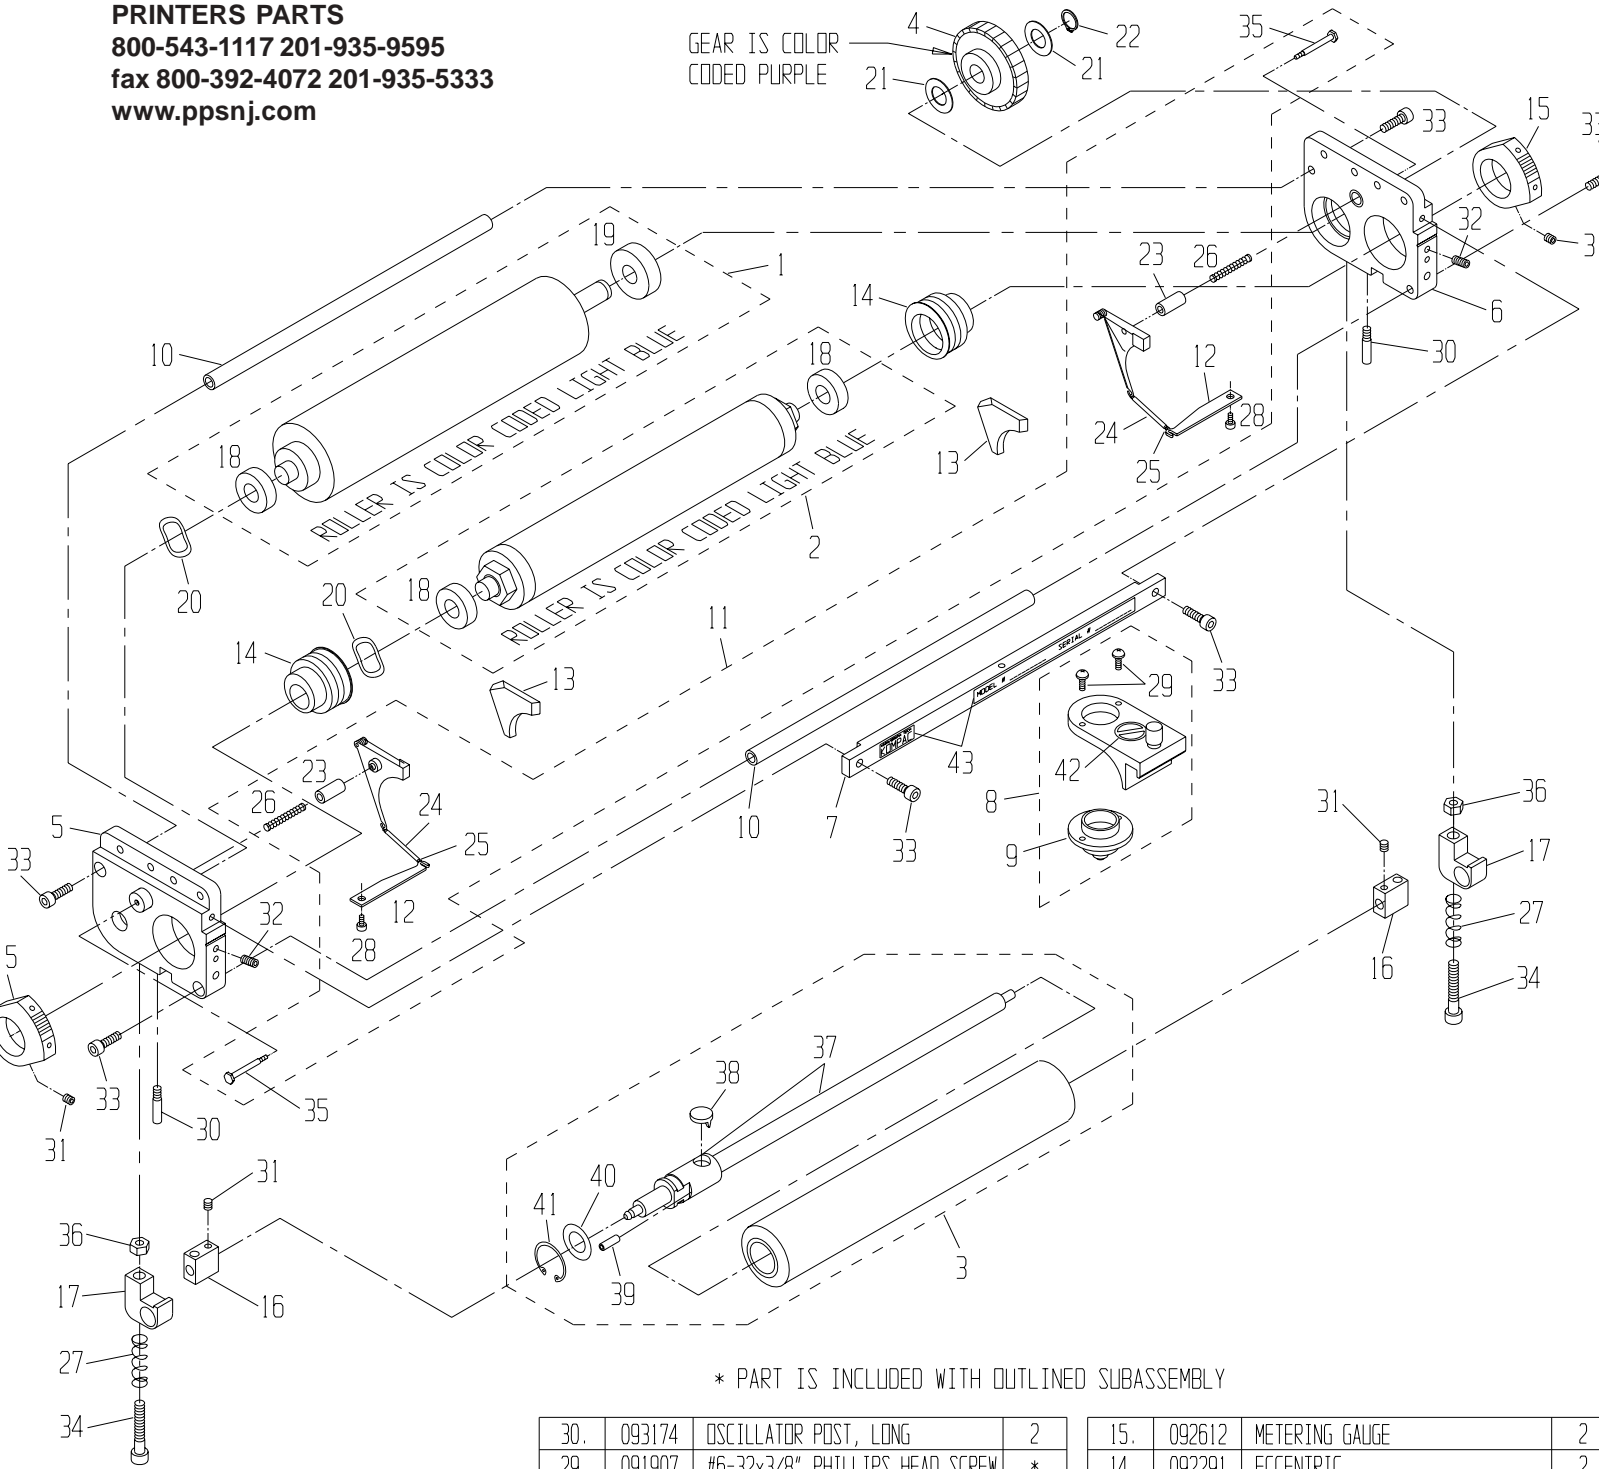

**MODEL : HMD-600-2-0**  
PARTS CATALOG # 93322 REV.B

**PRINTERS PARTS**  
**800-543-1117 201-935-9595**  
**fax 800-392-4072 201-935-5333**  
**www.ppsnj.com**

GEAR IS COLOR  
 CODED PURPLE

\* PART IS INCLUDED WITH OUTLINED SUBASSEMBLY

ITEM	PART #	DESCRIPTION	QTY.
43.	095854	STICKER, I.O.D.	1
42.	092601	WARNING STICKER (INWARD NIP)	1
41.	091997	OSC. RETAINING CLIP	*
40.	091965	OSC. RETAINING WASHER	*
39.	091949	SPRING PIN (5/32x1/2")	*
38.	091111	OSC. DRIVE SHAFT FOLLOWER	*
37.	091252	OSC. SHAFT ASSY, L.S.	*
36.	091753	M6x1 HEX NUT	2
35.	092296	BACK. PLATE SHOULDER SCW, SHORT	*
34.	091592	M6x40mm SOCKET HEAD SCREW	2
33.	091891	M5x16mm SOCKET HEAD SCREW	6
32.	091897	M5x10mm SET SCREW	2
31.	091888	M5x5mm SET SCREW	4

ITEM	PART #	DESCRIPTION	QTY.
30.	093174	OSCILLATOR POST, LONG	2
29.	091907	#6-32x3/8" PHILLIPS HEAD SCREW	*
28.	091901	M3x6mm SOCKET HEAD SCREW	*
27.	092007	SPRING, COMPRESSION	2
26.	092238	COMPRESSION SPRING	*
25.	092236	TAB SPRING (EXTENSION)	*
24.	092259	SPRING COVER	*
23.	092304	GUIDE PIN	*
22.	091662	RETAINING RING (12mm)	1
21.	091966	WASHER, FLAT (.478x.878x.02")	2
20.	092491	WAVE WASHER	2
19.	092586	BEARING (12x32x10mm)	*
18.	092401	BEARING (10x26x8mm)	*
17.	094342	SPRING HOUSING	2
16.	093165	BLOCK, OSCILLATOR	2

ITEM	PART #	DESCRIPTION	QTY.
------	--------	-------------	------

ITEM	PART #	DESCRIPTION	QTY.
------	--------	-------------	------