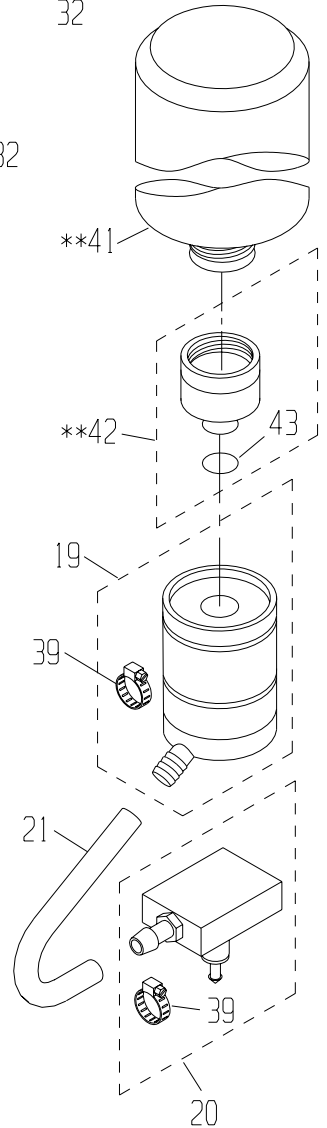

ITEM	PART #	DESCRIPTION	QTY.

ITEM	PART #	DESCRIPTION	QTY.