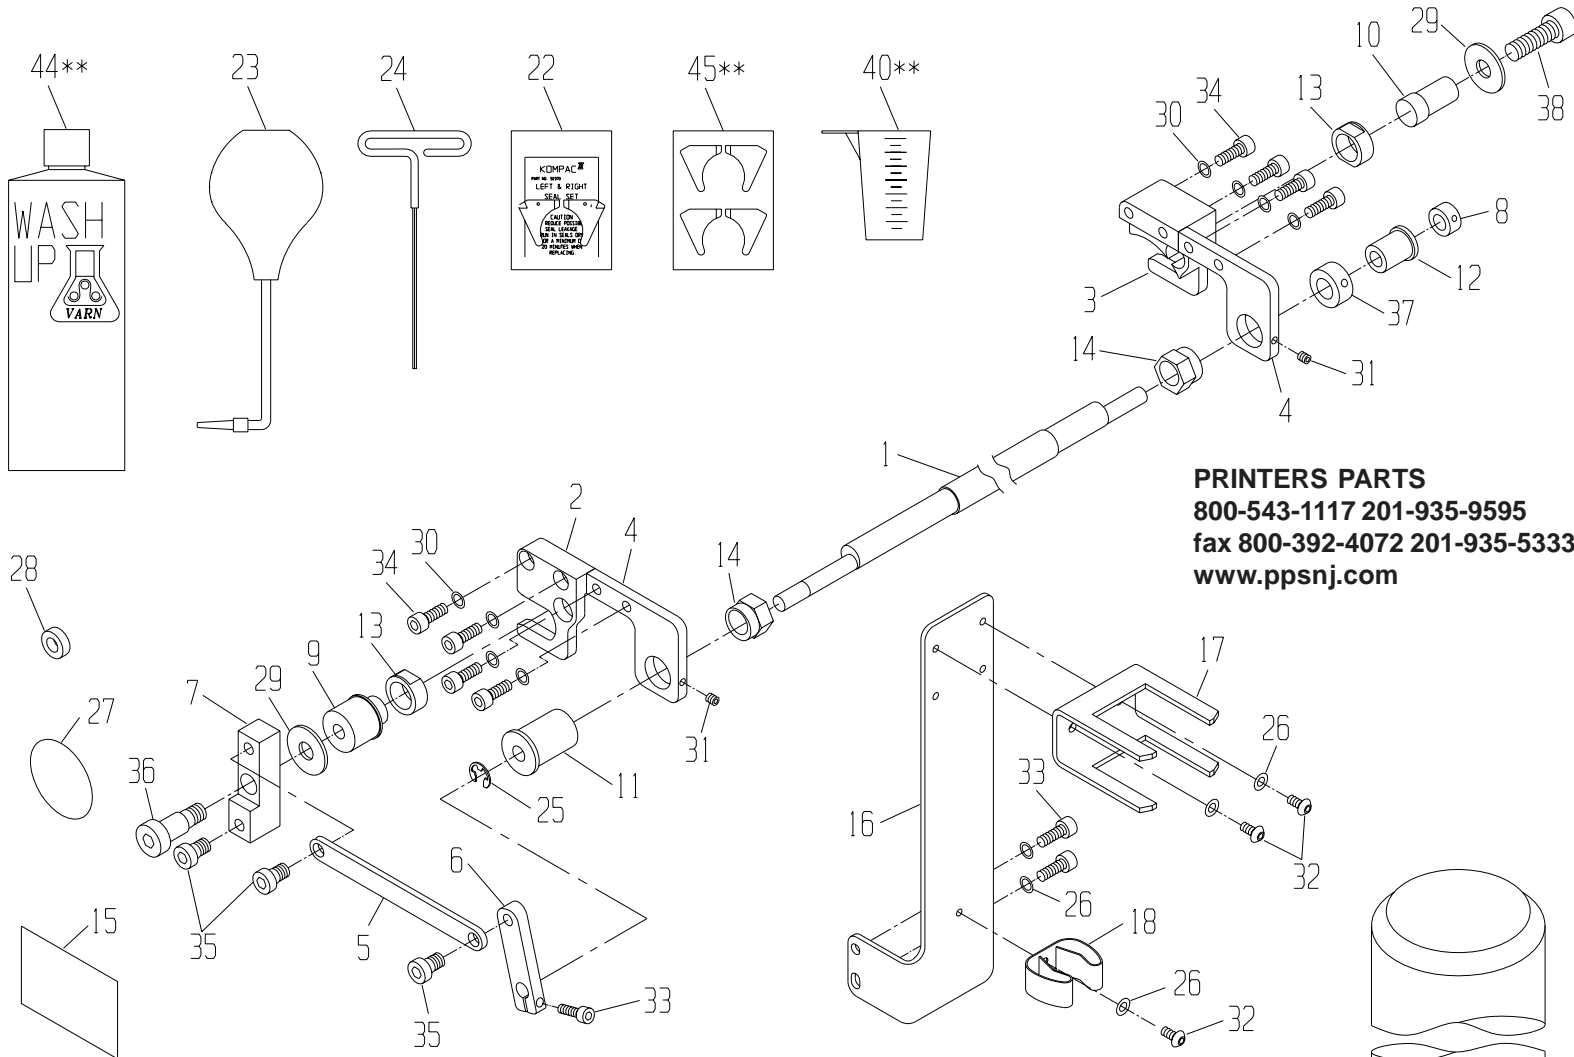

HMD-600-2-0 BRACKET KIT: P/N 093327

PRINTERS CATALOG P/N 093322 REV. B

PRINTERS PARTS
800-543-1117 201-935-9595
fax 800-392-4072 201-935-5333
www.ppsnj.com

* PART IS INCLUDED WITH OUTLINED SUBASSEMBLY
** ITEMS 40, 41, 42, 44, AND 45 ARE NOT INCLUDED WITH BRACKET KIT, P/N 093327

45.	094990	KOMPAC CLEANING SEALS (4)	**
44.	092785	WASH-UP BOTTLE	**
43.	092765	DISPENSING VALVE O-RING	*
42.	092760	DISPENSING VALVE ASSEMBLY	**
41.	092771	ROUND CALIBRATED BOTTLE	**
40.	092783	MEASURING CUP	**
39.	091911	CLAMP, ADJUSTABLE 1/4"-25/32"	*
38.	091629	M10x30mm SOCKET HEAD SCREW	1
37.	093175	COLLAR, SET SCREW, .562 I.D.	1
36.	091607	M12x16mm SHOULDER SCREW	1
35.	091721	M8x12mm LOW HEAD CAP SCREW	3
34.	092024	M6x16mm SOCKET HEAD SCREW	8
33.	091891	M5x16mm SOCKET HEAD SCREW	3
32.	091768	M5x10mm BUTTON HEAD SCREW	3
31.	091888	M5x5mm SET SCREW	2
30.	091637	WASHER, BELLEVILLE, .264x.374"	8
29.	091636	WASHER, M10-WIDE	2
28.	092022	SPACER, .321 x.625"x.205"	1
27.	094409	SAFETY STICKER, 2" DIA	1
26.	091689	WASHER, BELLEVILLE (M5)	5
25.	091680	E-RING, 8mm	1
24.	090756	T-WRENCH, 2.5mm	1

23.	092779	KOMPAC LONG NECK SYRINGE	1
22.	092370	KOMPAC SEAL SET	1
21.	092756	1/2" VINYL TUBING	1
20.	092750	ASSY, BASE	1
19.	092740	BOTTLE VALVE ASSEMBLY	1
18.	091672	SPRING CLIP	1
17.	092749	UNIVERSAL BOTTLE BRACKET	1
16.	093166	BRACKET, BOTTLE	1
15.	094408	SAFETY STICKER, 2" x 3"	1
14.	093158	ECCENTRIC, ON/OFF	2
13.	093155	BUSHING, UNIT	2
12.	093157	BUSHING, ON/OFF, R.H.	1
11.	093156	BUSHING, ON/OFF, L.H.	1
10.	093161	STUB SHAFT, R.H.	1
9.	093159	STUB SHAFT, L.H.	1
8.	093176	COLLAR, SET SCREW, .359 I.D.	1
7.	093324	BLOCK, PIVOT	1
6.	093148	ARM, ON/OFF	1
5.	093323	EXTENSION ARM, ON/OFF	1
4.	093325	MOUNTING PLATE	2
3.	093154	BRACKET, UNIT, R.H.	1
2.	093153	BRACKET, UNIT, L.H.	1
1.	093276	ON/OFF SHAFT, .063	1