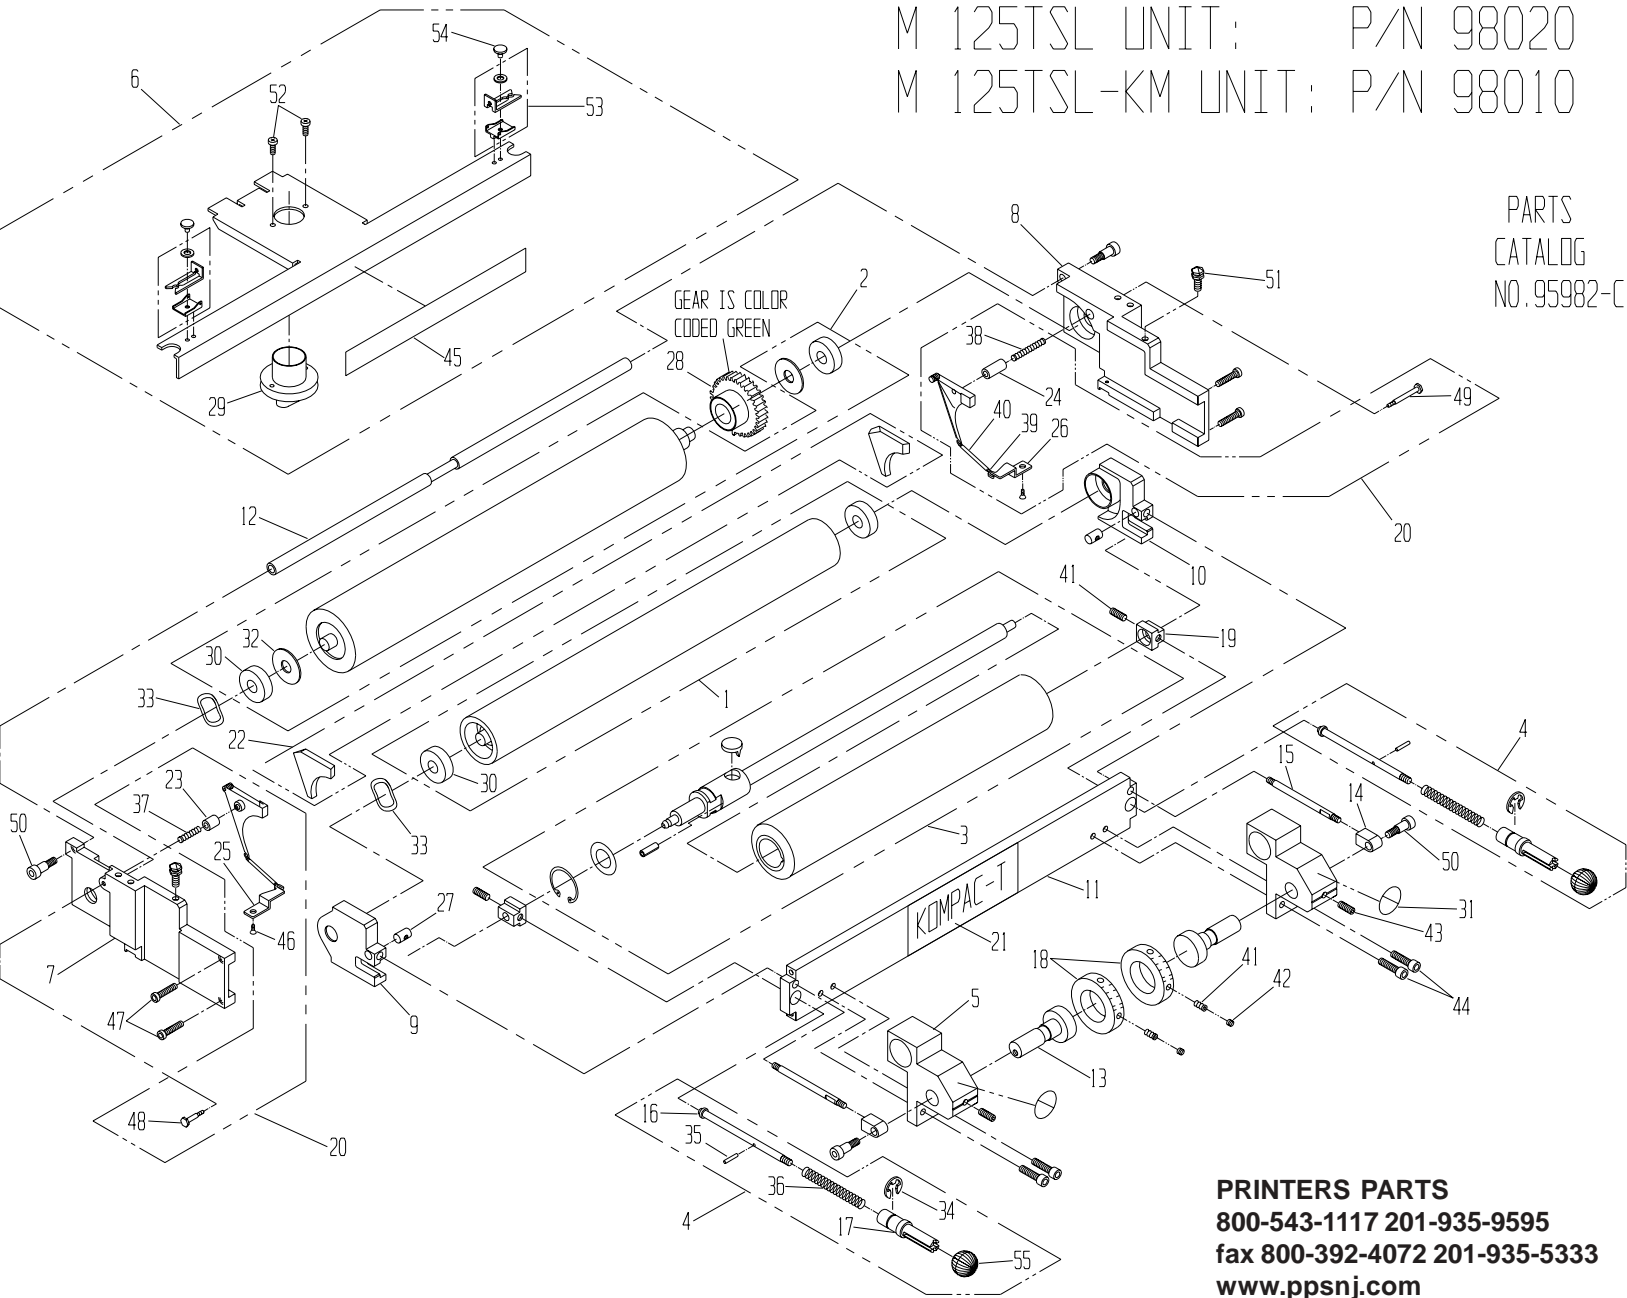

**MODEL : M-125 TSL**  
PARTS CATALOG # 95982 REV.C

M 125TSL UNIT: P/N 98020

M 125TSL-KM UNIT: P/N 98010

PARTS  
CATALOG  
NO. 95982-C

**PRINTERS PARTS**  
**800-543-1117 201-935-9595**  
**fax 800-392-4072 201-935-5333**  
**www.ppsnj.com**

\* PART IS INCLUDED IN OUTLINED SUBASSEMBLY

55.	92055	BALL KNOB	*
54.	92072	RIVET	*
53.	92058	LATCH (SPRING, SLIDE, WASHER)	*
52.	91806	6-32 x 3/8 SCREW	*
51.	92073	THREADED STUD	2
50.	91796	1/4 x 3/8 SHOULDER SCREW	4
49.	92296	R.H. SHOULDER BOLT	*
48.	92295	L.H. SHOULDER BOLT	*
47.	91836	8-32 x 3/4 SOC HEAD CAP SCREW	4
46.	91802	3-48 x 1/4 FLAT HEAD SCREW	2
45.	92494	WARNING DECAL	*
44.	91833	10-32 x 3/4 CAP SCREW	4
43.	91813	10-24 x 1/2 SET SCREW	2
42.	91810	10-24 x 1/8 SLOTTED SET SCREW	2
41.	91811	10-24 x 1/4 SET SCREW	4
40.	92259	SPRING COVER	*
39.	92236	TAB SPRING	*
38.	92238	R.H. COMPRESSION SPRING	*
37.	92299	L.H. COMPRESSION SPRING	*
ITEM	PART NO.	DESCRIPTION	QTY.

\*\* PART IS NOT INCLUDED WITH BRACKET KIT, P/N 95990

59.	92787	HOOK	1
58.	91968	10-24 NUT	1
57.	95414	PULLEY	1
56.	95105	THRUST BEARING	1
55.	91969	10-32 LOCK NUT	2
54.	95406	IDLER SHAFT	1
53.	91983	5/16-18 HEX NUT	1
52.	91975	3/8-16 HEX NUT	1
51.	91906	8-32x 1/4 SET SCREW	2
50.	92370	SEAL SET	1
49.	92779	ASSY, SYRINGE, LG. NECK	1
48.	93643	#7 DRILL	1
47.	91818	10-24 x 3/8 CAP SCREW	2
46.	93644	1/4-20 TAP	1
45.	90755	3/32 T-HANDLE HEX KEY	1
44.	92771	CALIBRATED BOTTLE	**
43.	91866	1/4-20 x 1" LOW HEAD SCR.	*
42.	95415	TIMING BELT	1
41.	91846	10-32 x 7/8 CAP SCREW	4
40.	94397	3/8 x 3/4 SHOULDER SCREW	2
39.	91792	1/2x1 SHOULDER BOLT	1
ITEM	PART NO.	DESCRIPTION	QTY.