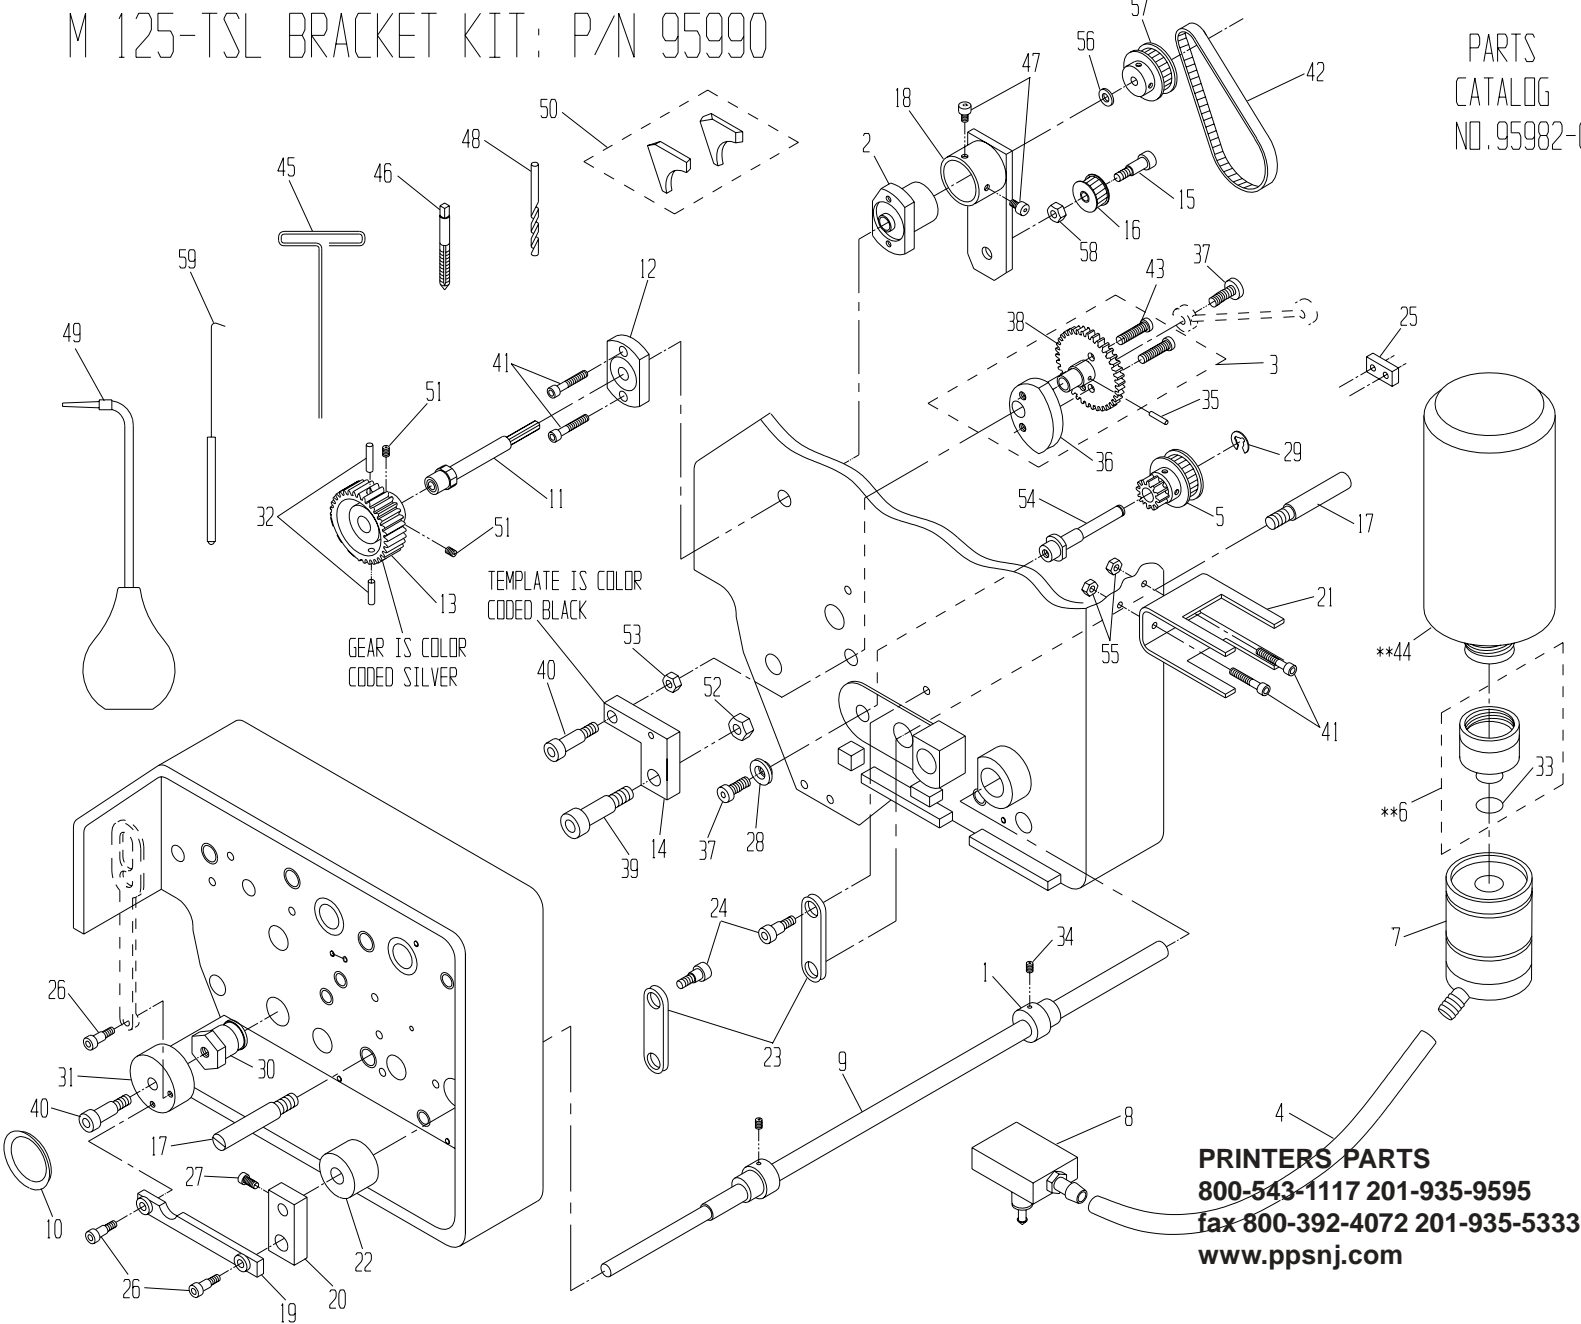

M 125-TSL BRACKET KIT: P/N 95990

PARTS
CATALOG
NO. 95982-C

PRINTERS PARTS
800-543-1117 201-935-9595
fax 800-392-4072 201-935-5333
www.ppsnj.com

* PART IS INCLUDED IN OUTLINED SUBASSEMBLY

** PART IS NOT INCLUDED WITH BRACKET KIT, P/N 95990

59.	92787	HOOK	1
58.	91968	10-24 NUT	1
57.	95414	PULLEY	1
56.	95105	THRUST BEARING	1
55.	91969	10-32 LOCK NUT	2
54.	95406	IDLER SHAFT	1
53.	91983	5/16-18 HEX NUT	1
52.	91975	3/8-16 HEX NUT	1
51.	91906	8-32x 1/4 SET SCREW	2
50.	92370	SEAL SET	1
49.	92779	ASSY, SYRINGE, LG. NECK	1
48.	93643	#7 DRILL	1
47.	91818	10-24 x 3/8 CAP SCREW	2
46.	93644	1/4-20 TAP	1
45.	90755	3/32 T-HANDLE HEX KEY	1
44.	92771	CALIBRATED BOTTLE	**
43.	91866	1/4-20 x 1" LOW HEAD SCR.	*
42.	95415	TIMING BELT	1
41.	91846	10-32 x 7/8 CAP SCREW	4
40.	94397	3/8 x 3/4 SHOULDER SCREW	2
39.	91792	1/2x1 SHOULDER BOLT	1
ITEM	PART NO.	DESCRIPTION	QTY.

38.	95331	CAM DRIVE GEAR	*
37.	95097	1/4-20 x 5/8 LOW HD CAP SCREW	2
36.	95093	CAM	*
35.	91924	1/8 x 3/4 ROLL PIN	1
34.	91813	10-24 SET SCREW	2
33.	92765	VALVE BODY O-RING	*
32.	95108	PIN	2
31.	95418	LINK PIVOT REDUCER	1
30.	95419	LINK PIVOT BUSHING	1
29.	91994	5/16 E-RING	1
28.	95129	SECURING PLUG	1
27.	91876	1/4-20 x 1/2 SOC HD CAP SCREW	1
26.	91796	1/4 x 3/8 SHOULDER SCREW	3
25.	95404	MICRO SWITCH SPACER	1
24.	91717	5/16 x 3/8 SHOULDER SCREW	2
23.	95731	UNIT SUPPORT	2
22.	95738	BUSHING, OP-SIDE	1
21.	92749	UNIVERSAL BOTTLE BRACKET	1
20.	95734	ARM, CONTROL SHAFT	1
ITEM	PART NO.	DESCRIPTION	QTY.

19.	98770	WATER LINK ASSY	1
18.	98780	TENSION ARM ASSY	1
17.	95732	THUMB SHOULDER SCREW	2
16.	95350	TENSION PULLEY ASSY	1
15.	91797	1/4 x 5/8 SHOULDER SCREW	1
14.	95478	MULTI DRILL TEMPLATE	1
13.	95252	MULTI INK DRIVE GEAR	1
12.	95530	INSIDE INK BUSHING ASSY	1
11.	95370	INK DRIVE SHAFT ASSY	1
10.	94409	PLUG, CAP	1
9.	95741	CONTROL SHAFT	1
8.	92750	ADAPTER BASE ASSY	1
7.	92740	BOTTLE VALVE ASSY	1
6.	92760	DISPENSING VALVE ASSY	**
5.	95340	IDLER GEAR-PULLEY ASSY	1
4.	92756	1/2" VINYL TUBING	1
3.	95330	GEAR CAM ASSY	1
2.	95320	OUTSIDE INK BUSHING ASSY	1
1.	95735	ECCENTRIC	2
ITEM	PART NO.	DESCRIPTION	QTY.