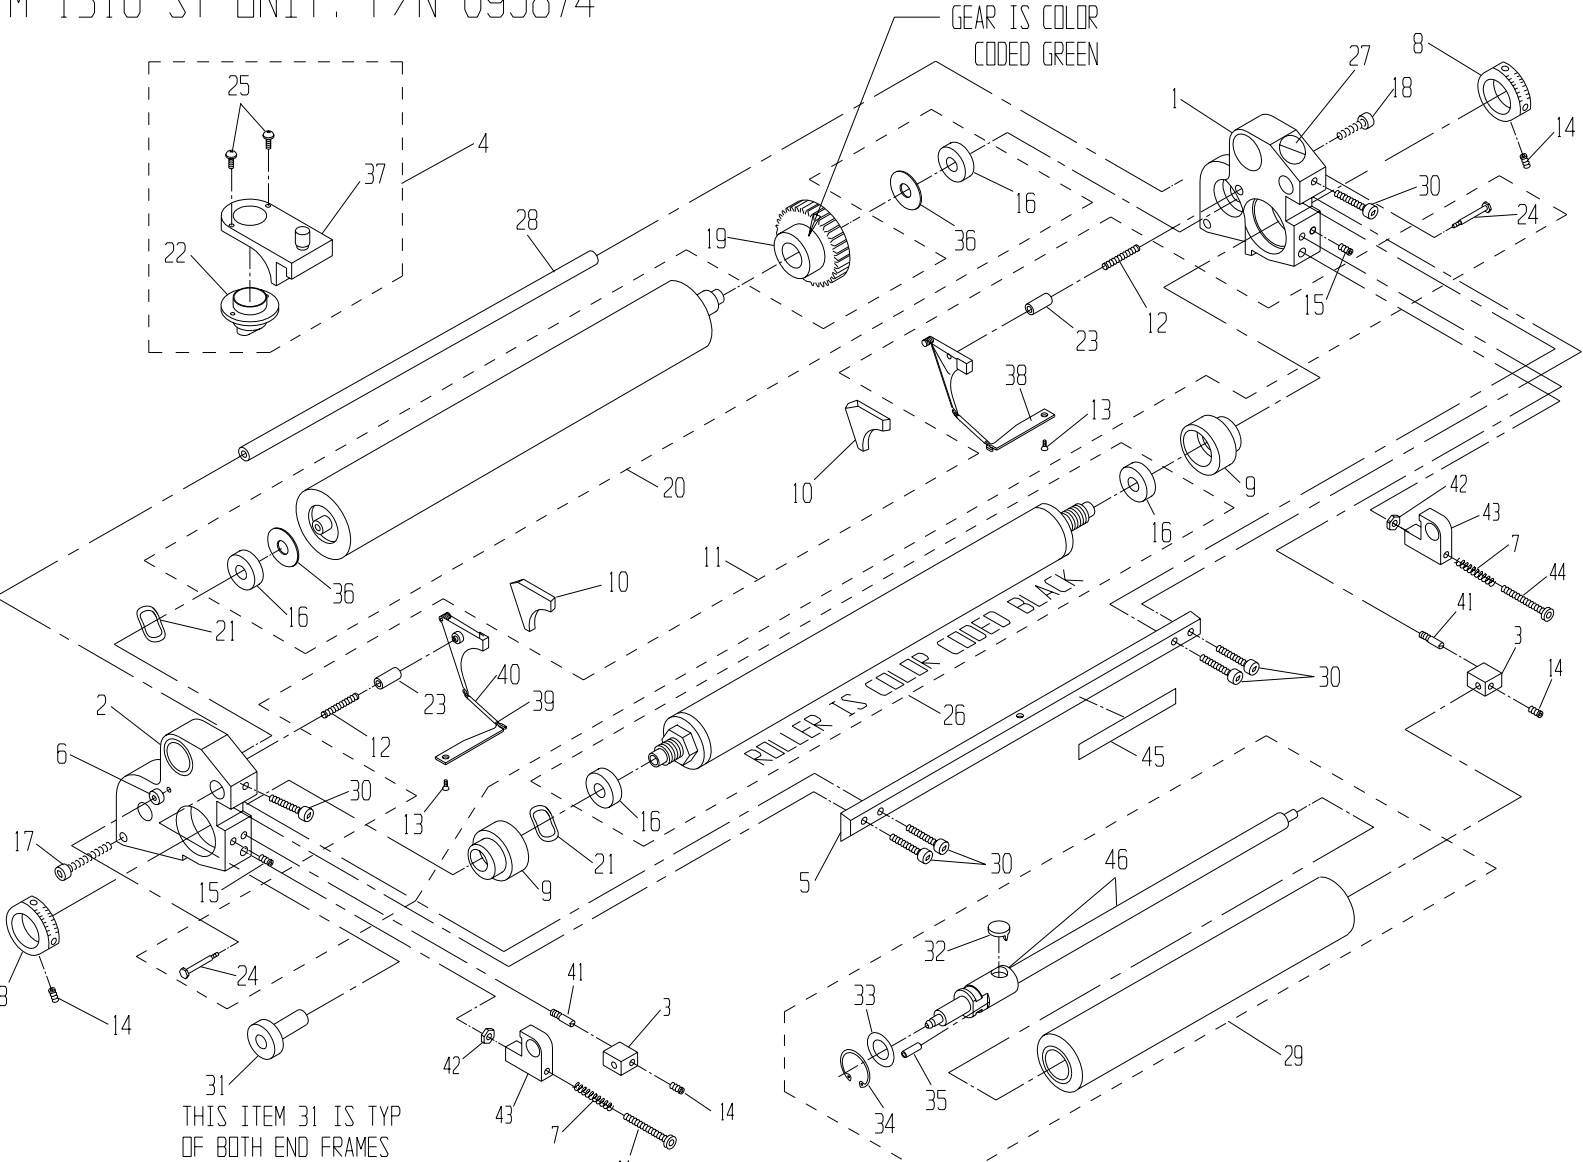

48	091816	#10-24 x 3/8 LG BUT HD SCREW	2
47	095828	DRIP TRAY, 9899	1
46	091262	SHAFT ASSY S.S.	*
45	095854	STICKER, I.D.	1
44	091877	SCREW, 1/4-28 x 1.1/4 SOC HD	2
43	094342	SPRING HOUSING	2
42	091970	NUT 1/4-28	2
41	094343	OSCILLATOR POST	2
40	092259	SPRING COVER	*
39	092236	TAB SPRING	*
38	092234	TAB	*
37	094997	BRACKET, NOZZLE	*
36	092415	THRUST WASHER	*
35	091949	SPRING PIN	*
34	091997	OSC. RETAINING CLIP	*
33	091965	OSC. RETAINING WASHER	*
32	091111	OSC. DRIVE SHAFT FOLLOWER	*
31	095869	ASSY, ECCENTRIC (1316-ST)	2
ITEM#	PART #	DESCRIPTION	QTY

30	091827	SCREW, 10-24 x 5/8 SOC HD	6
29	091311	13-1/4 OSC. ROLL. PARTS ASSY	1
28	095858	TIE BAR	1
27	092601	SAFETY STICKER	1
26	094240	METERING ROLLER W/B	1
25	091907	#6-32 X 3/8 PHILLIPS HD SCW	*
24	092303	SHOULDER SCREW	*
23	092304	GUIDE PIN	*
22	092604	NOZZLE	*
21	092491	WAVE WASHER	2
20	095410	FORM ROLLER W/B	1
19	092910	M1316 GEAR CLUTCH ASSY	1
18	095097	SCRW 1/4-20 x .62 SOC LOW HD	1
17	091854	SCREW, 1/4-20 x 1.50 SOC. HD	1
16	092401	BEARING	*
ITEM#	PART #	DESCRIPTION	QTY

15	091813	#10-24 X 1/2 SET SCREW	2
14	091811	#10-24 X 1/4 SET SCREW	4
13	091802	#3-48 X 1/4 FLAT HD SCREW	*
12	092238	COMPRESSION SPRING	*
11	092290	BACKING PLATE KIT (L & R)	1
10	092370	SEAL SET (L & R)	1
9	092291	ECCENTRIC	2
8	094992	METERING GAUGE	2
7	095698	SPRING, COMPRESSION	2
6	091908	WASHER, SPACER	2
5	095848	TIE PLATE	1
4	098750	BRACKET NOZZLE ASSEMBLY	1
3	094326	ALIGNMENT BLOCK	2
2	095865	ASSY, END FRAME, L.H.	1
1	095866	ASSY, END FRAME, R.H.	1
ITEM#	PART #	DESCRIPTION	QTY

* PART IS INCLUDED IN OUTLINED SUBASSEMBLY.
 ** DRIP TRAY AND SCREWS (ITEMS 47 & 48) ARE NOT SHOWN.

* PART IS INCLUDED IN OUTLINED SUBASSEMBLY.
 ** ITEMS ARE NOT PART OF BRACKET KIT # 095875.

26	094990	FELT CLEANING SEALS (4)	1
25	091933	HEX NUT, #10-24	3
24	095057	BOTTLE BRACKET	1
23	091932	NUT, JAM 1/4-20	4
22	091934	E-RING, 7/16	1
21	095837	SPRING, EXTENSION	2
20	091819	SCREW, #10-24 x 1/2 BUT HD	4
19	091828	SCREW, #10-24 x 1 SOC HD	3
ITEM#	PART #	DESCRIPTION	QTY