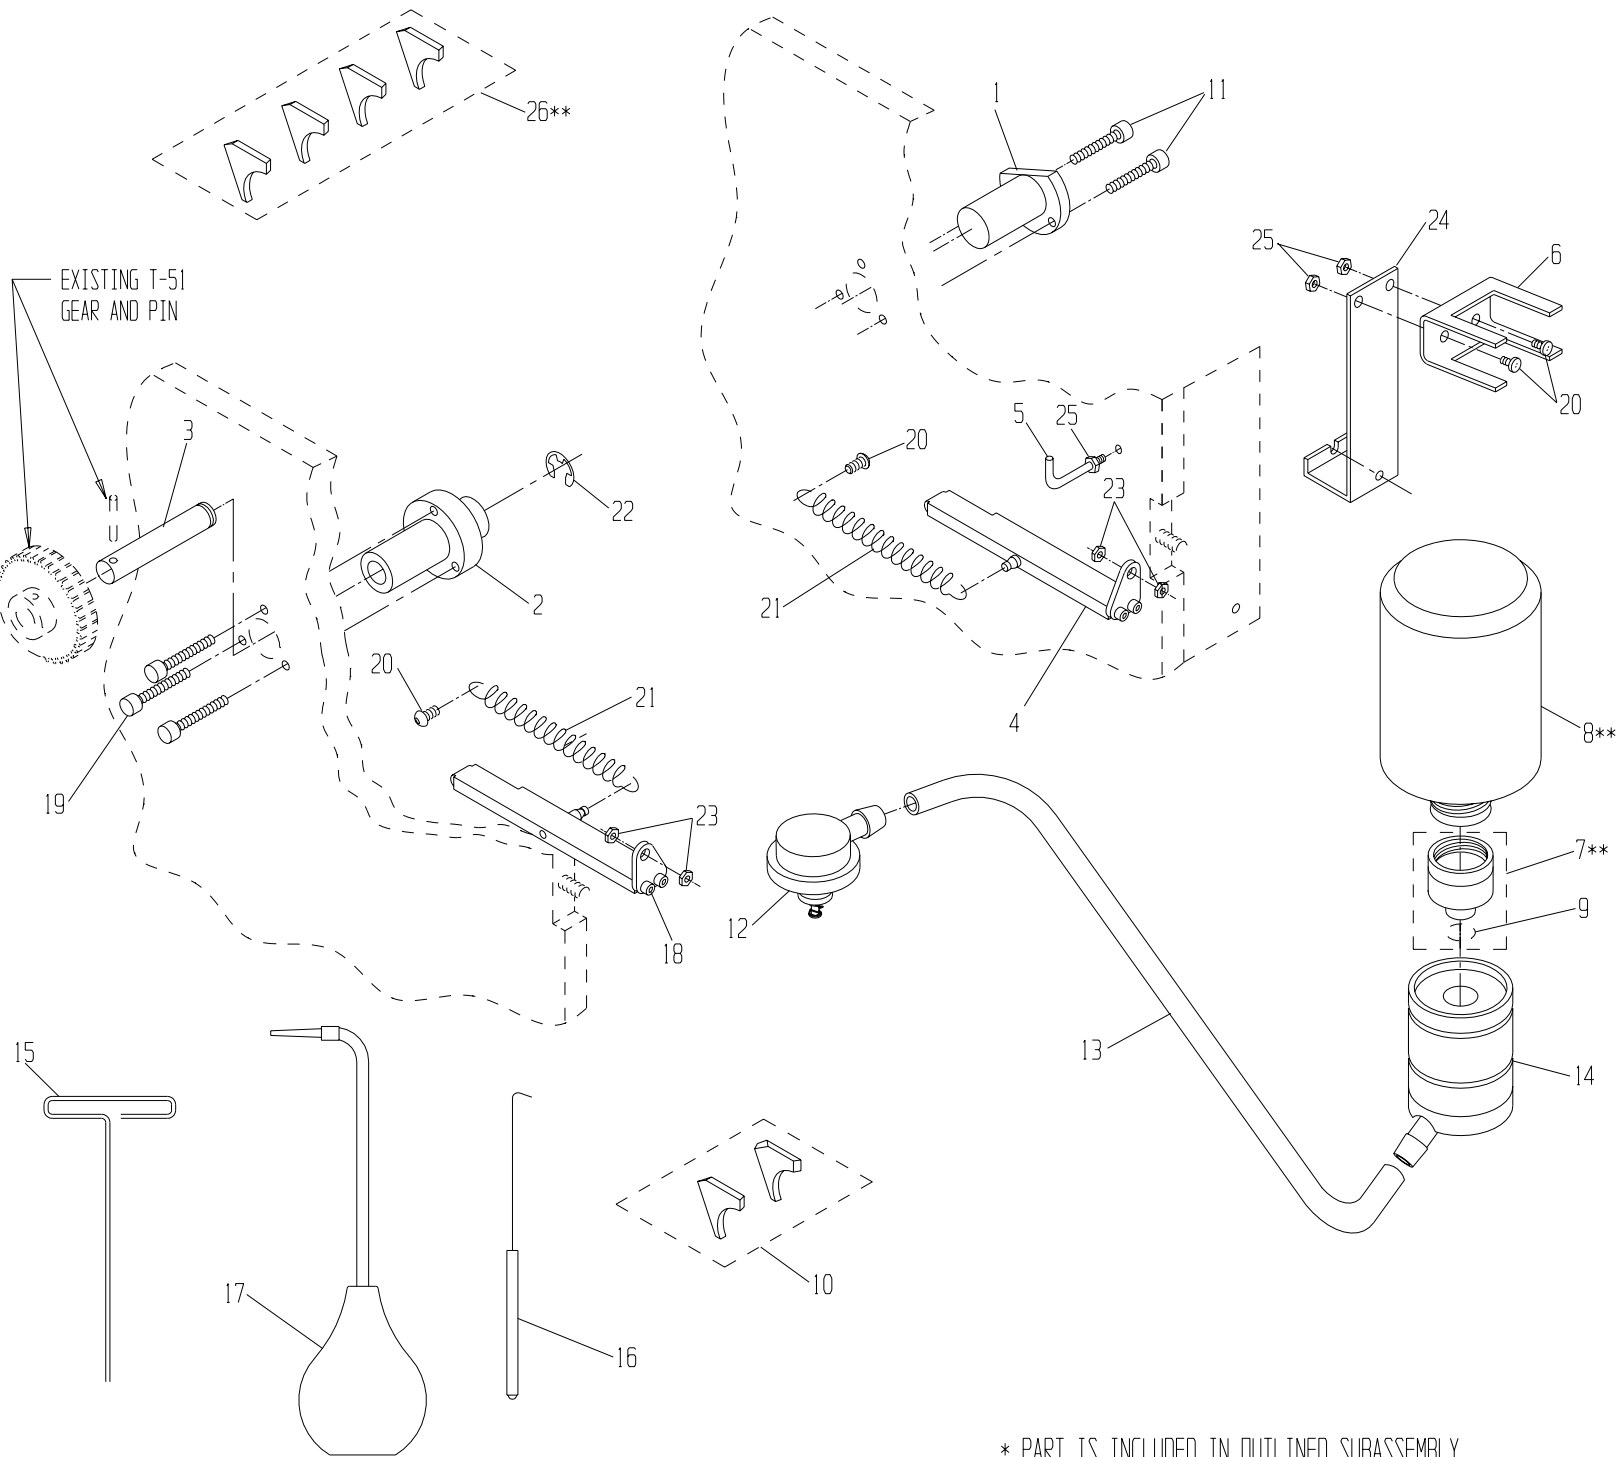

30	091827	SCREW, 10-24 x 5/8 SOC HD	6
29	091311	13-1/4 OSC. ROLL. PARTS ASSY	1
28	095858	TIE BAR	1
27	092601	SAFETY STICKER	1
26	094240	METERING ROLLER W/B	1
25	091907	#6-32 X 3/8 PHILLIPS HD SCW	*
24	092303	SHOULDER SCREW	*
23	092304	GUIDE PIN	*
22	092604	NOZZLE	*
21	092491	WAVE WASHER	2
20	095410	FORM ROLLER W/B	1
19	092910	M1316 GEAR CLUTCH ASSY	1
18	095097	SCRW 1/4-20 x .62 SOC LOW HD	1
17	091854	SCREW, 1/4-20 x 1.50 SOC. HD	1
16	092401	BEARING	*
ITEM#	PART #	DESCRIPTION	QTY

15	091813	#10-24 X 1/2 SET SCREW	2
14	091811	#10-24 X 1/4 SET SCREW	4
13	091802	#3-48 X 1/4 FLAT HD SCREW	*
12	092238	COMPRESSION SPRING	*
11	092290	BACKING PLATE KIT (L & R)	1
10	092370	SEAL SET (L & R)	1
9	092291	ECCENTRIC	2
8	094992	METERING GAUGE	2
7	095698	SPRING, COMPRESSION	2
6	091908	WASHER, SPACER	2
5	095848	TIE PLATE	1
4	098750	BRACKET NOZZLE ASSEMBLY	1
3	094326	ALIGNMENT BLOCK	2
2	095865	ASSY, END FRAME, L.H.	1
1	095866	ASSY, END FRAME, R.H.	1
ITEM#	PART #	DESCRIPTION	QTY

* PART IS INCLUDED IN OUTLINED SUBASSEMBLY.
 ** DRIP TRAY AND SCREWS (ITEMS 47 & 48) ARE NOT SHOWN.

* PART IS INCLUDED IN OUTLINED SUBASSEMBLY.
 ** ITEMS ARE NOT PART OF BRACKET KIT # 095875.

26	094990	FELT CLEANING SEALS (4)	1
25	091933	HEX NUT, #10-24	3
24	095057	BOTTLE BRACKET	1
23	091932	NUT, JAM 1/4-20	4
22	091934	E-RING, 7/16	1
21	095837	SPRING, EXTENSION	2
20	091819	SCREW, #10-24 x 1/2 BUT HD	4
19	091828	SCREW, #10-24 x 1 SOC HD	3
ITEM#	PART #	DESCRIPTION	QTY

18	095824	ASSY, ADJUSTING L.H.	1
17	092779	ASSY, SYRINGE, LG NECK	1
16	092787	HOOK	1
15	090755	3/32" T- WRENCH	1
14	092740	BOTTLE VALVE ASSY	1
13	092756	1/2" I.D. VINYL TUBING	1
12	092750	ADAPTER BASE ASSY	1
11	091868	SCREW, 1/4-20 x 3/4 SOC HD	2
10	092370	SEAL SET (L & R)	1
ITEM#	PART #	DESCRIPTION	QTY