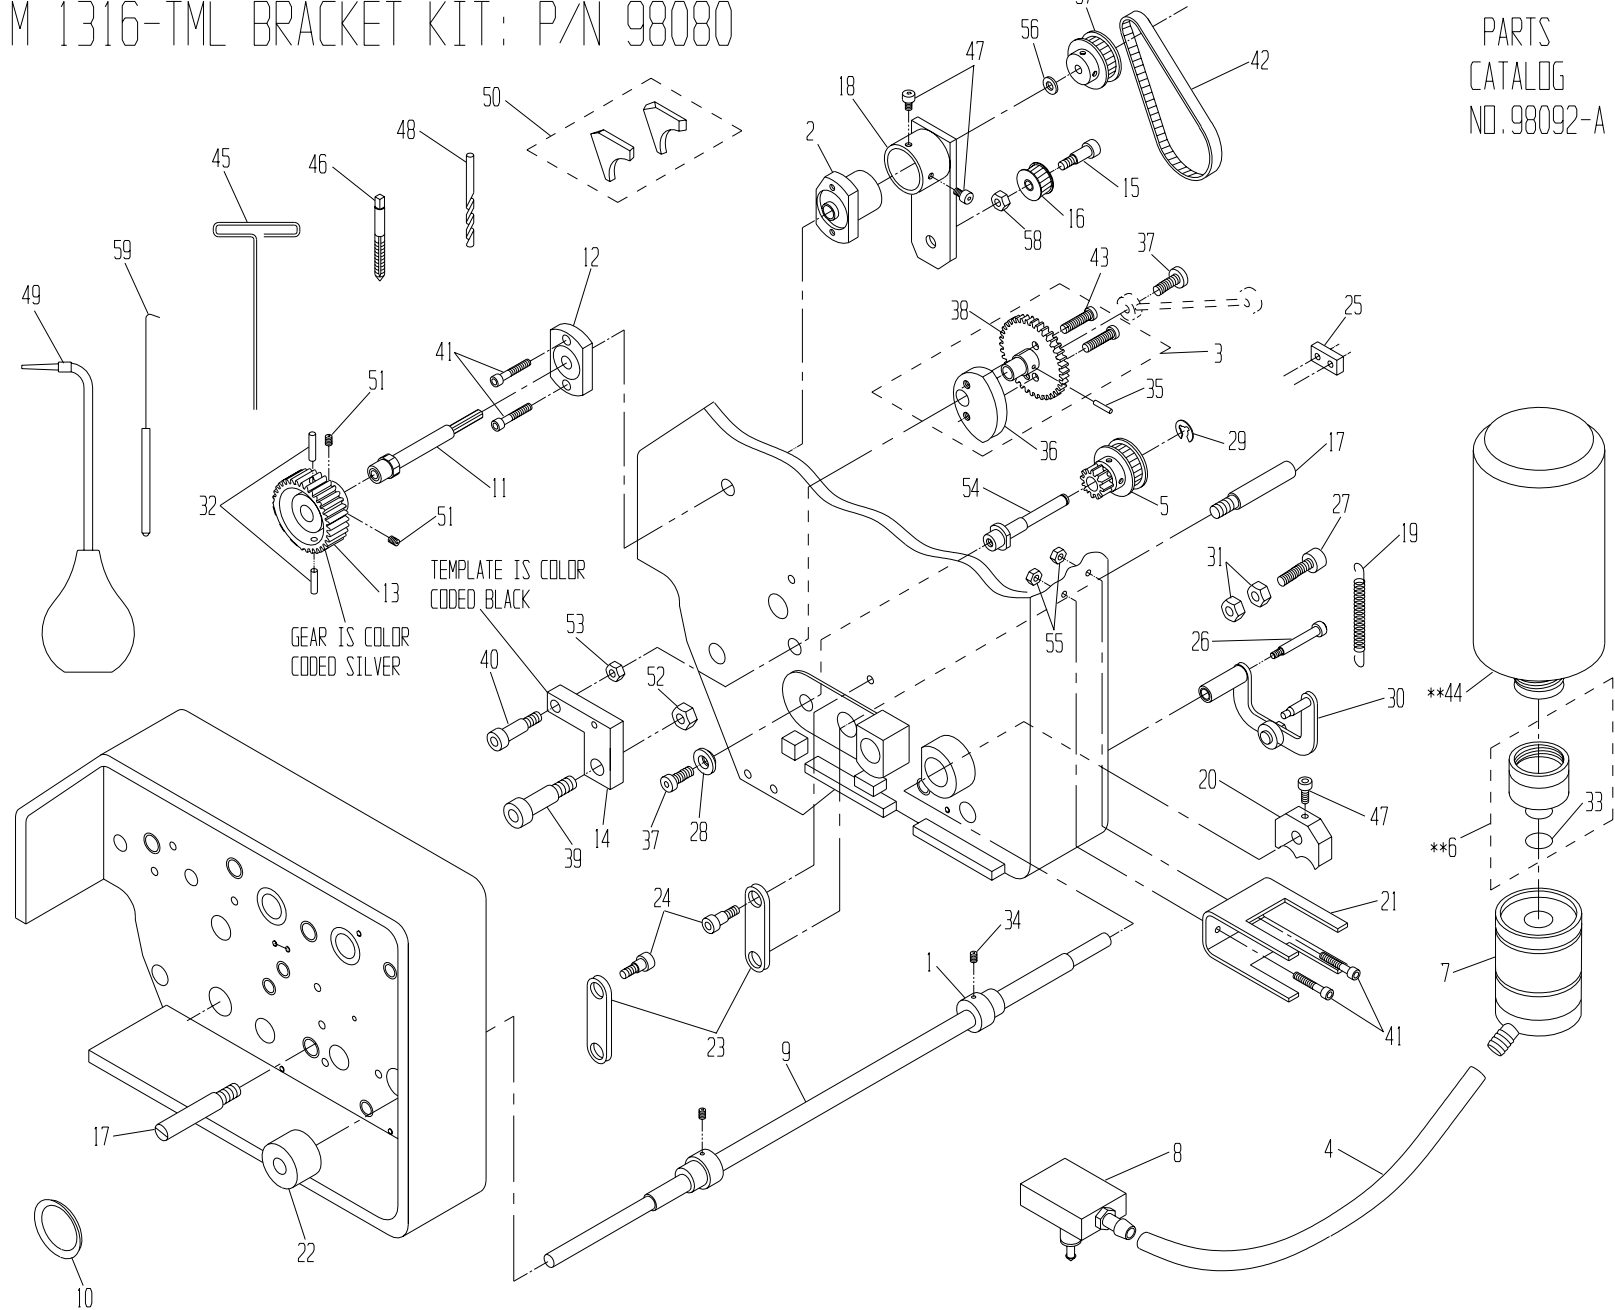

55.	92055	BALL KNOB	*
54.	92072	RIVET	*
53.	92058	LATCH (SPRING, SLIDE, WASHER)	*
52.	91806	6-32 x 3/8 SCREW	*
51.	92073	THREADED STUD	2
50.	91796	1/4 x 3/8 SHOULDER SCREW	4
49.	92296	R.H. SHOULDER BOLT	*
48.	92295	L.H. SHOULDER BOLT	*
47.	91836	8-32 x 3/4 SOC HEAD CAP SCREW	4
46.	91802	3-48 x 1/4 FLAT HEAD SCREW	2
45.	92494	WARNING DECAL	*
44.	91833	10-32 x 3/4 CAP SCREW	4
43.	91813	10-24 x 1/2 SET SCREW	2
42.	91810	10-24 x 1/8 SLOTTED SET SCREW	2
41.	91811	10-24 x 1/4 SET SCREW	4
40.	92259	SPRING COVER	*
39.	92236	TAB SPRING	*
38.	92238	R.H. COMPRESSION SPRING	*
37.	92299	L.H. COMPRESSION SPRING	*
ITEM	PART NO.	DESCRIPTION	QTY.

M 1316-TML BRACKET KIT: P/N 98080

PARTS
CATALOG
NO. 98092-A

* PART IS INCLUDED IN OUTLINED SUBASSEMBLY
 ** PART IS NOT INCLUDED WITH BRACKET KIT, P/N 98080

59.	92787	HOOK	1
58.	91968	10-24 NUT	1
57.	95414	PULLEY	1
56.	95105	THRUST BEARING	1
55.	91969	10-32 LOCK NUT	2
54.	95406	IDLER SHAFT	1
53.	91983	5/16-18 HEX NUT	1
52.	91975	3/8-16 HEX NUT	1
51.	91906	8-32x 1/4 SET SCREW	2
50.	92370	SEAL SET	1
49.	92779	ASSY, SYRINGE, LG. NECK	1
48.	93643	#7 DRILL	1
47.	91818	10-24 x 3/8 CAP SCREW	3
46.	93644	1/4-20 TAP	1
45.	90755	3/32 T-HANDLE HEX KEY	1
44.	92771	CALIBRATED BOTTLE	**
43.	91866	1/4-20 x 1" LOW HEAD SCR.	*
42.	95415	TIMING BELT	1
41.	91846	10-32 x 7/8 CAP SCREW	4
40.	94397	3/8 x 3/4 SHOULDER SCREW	1
39.	91792	1/2x1 SHOULDER BOLT	1
ITEM	PART NO.	DESCRIPTION	QTY.