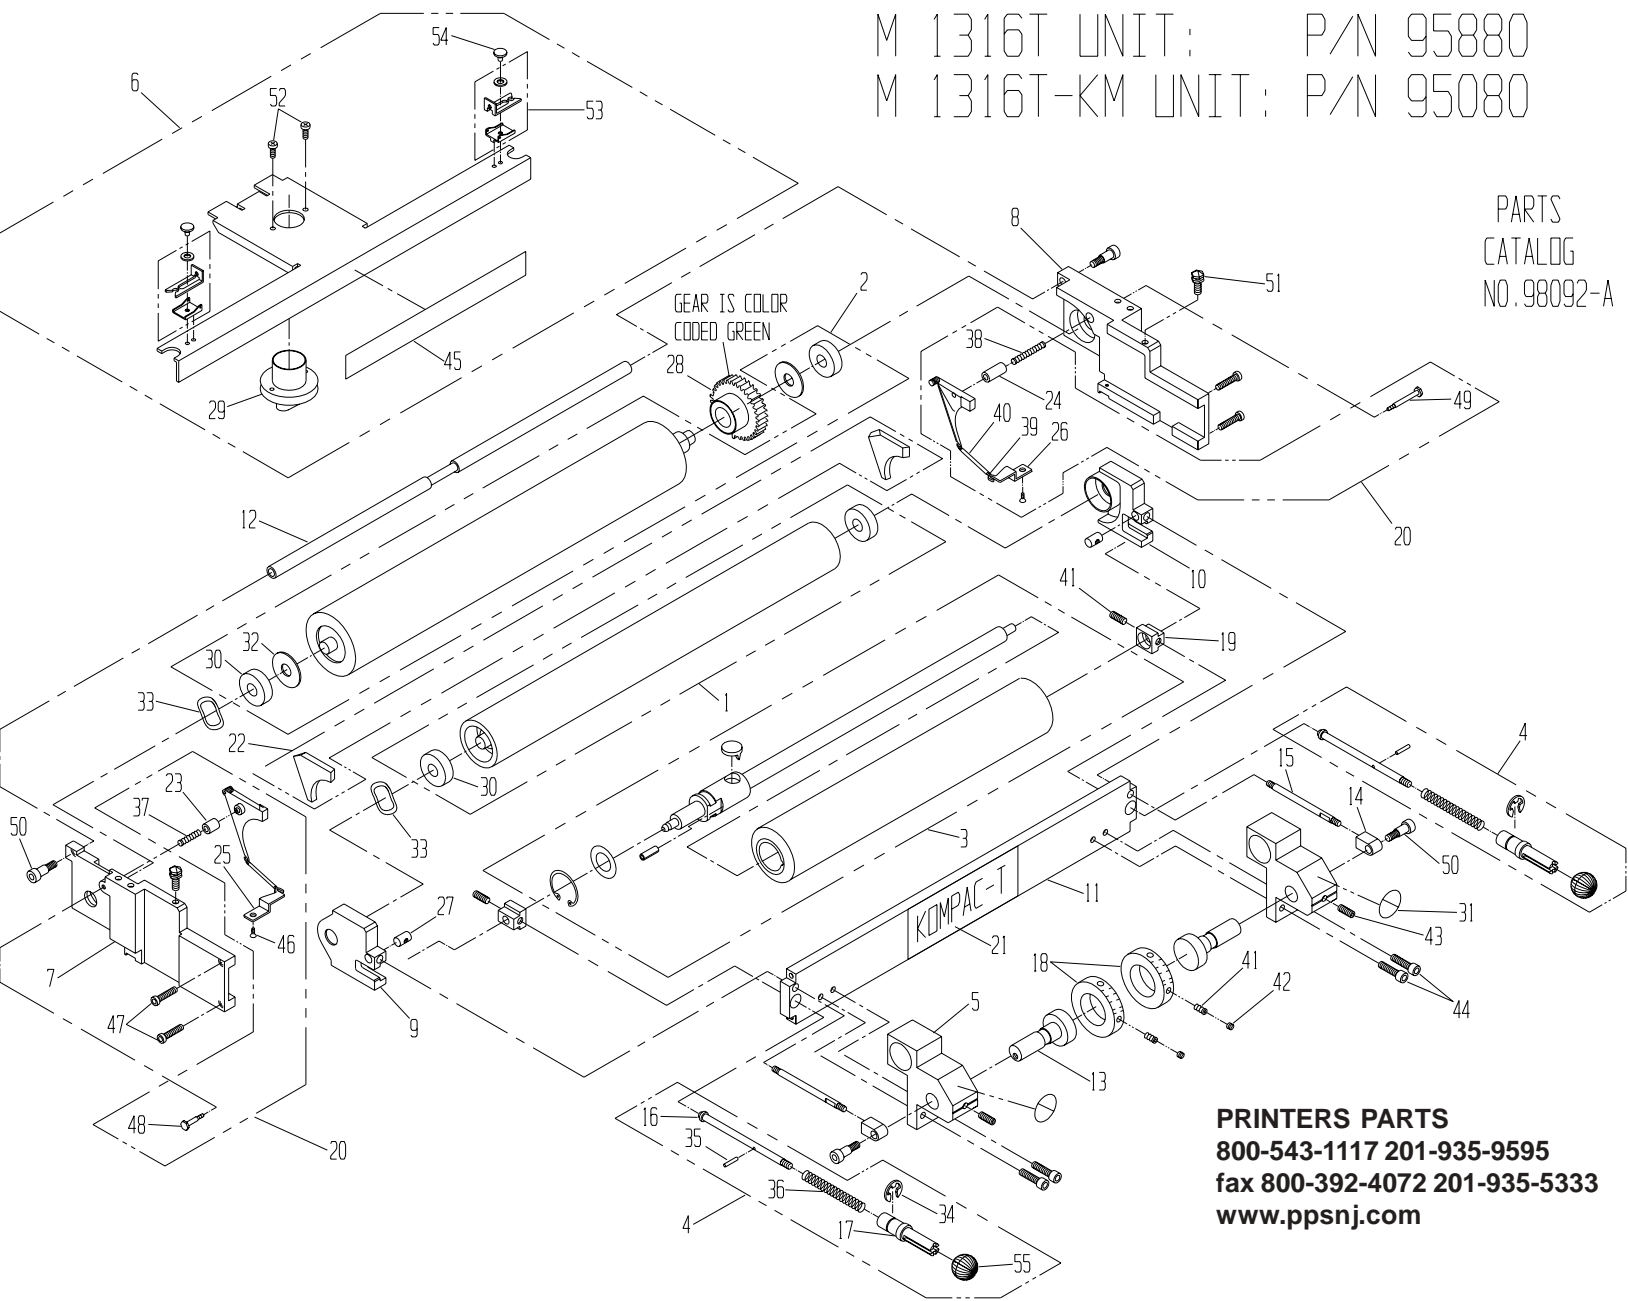

M 1316T UNIT: P/N 95880
M 1316T-KM UNIT: P/N 95080

PARTS
CATALOG
NO. 98092-A

PRINTERS PARTS
800-543-1117 201-935-9595
fax 800-392-4072 201-935-5333
www.ppsnj.com

* PART IS INCLUDED IN OUTLINED SUBASSEMBLY

55.	92055	BALL KNOB	*
54.	92072	RIVET	*
53.	92058	LATCH (SPRING, SLIDE, WASHER)	*
52.	91806	6-32 x 3/8 SCREW	*
51.	92073	THREADED STUD	2
50.	91796	1/4 x 3/8 SHOULDER SCREW	4
49.	92296	R.H. SHOULDER BOLT	*
48.	92295	L.H. SHOULDER BOLT	*
47.	91836	8-32 x 3/4 SOC HEAD CAP SCREW	4
46.	91802	3-48 x 1/4 FLAT HEAD SCREW	2
45.	92494	WARNING DECAL	*
44.	91833	10-32 x 3/4 CAP SCREW	4
43.	91813	10-24 x 1/2 SET SCREW	2
42.	91810	10-24 x 1/8 SLOTTED SET SCREW	2
41.	91811	10-24 x 1/4 SET SCREW	4
40.	92259	SPRING COVER	*
39.	92236	TAB SPRING	*
38.	92238	R.H. COMPRESSION SPRING	*
37.	92299	L.H. COMPRESSION SPRING	*
ITEM	PART NO.	DESCRIPTION	QTY.

36.	95443	COMPRESSION SPRING	*
35.	91940	3/32 x 1/2 ROLL PIN	*
34.	91934	7/16 E-RING	*
33.	92491	WAVE WASHER	2
32.	92415	THRUST WASHER	*
31.	92601	INWARD NIP DECAL	2
30.	92401	BEARING	*
29.	95408	NOZZLE	*
28.	92910	M1316 GEAR CLUTCH ASSY	1
27.	95467	ROD SWIVEL	2
26.	92298	R.H. TAB	*
25.	92297	L.H. TAB	*
24.	92294	R.H. GUIDE PIN	*
23.	92293	L.H. GUIDE PIN	*
22.	92370	SEAL SET	1
21.	91004	KOMPAC-T NAMEPLATE	1
20.	92670	COMPLETE BACKING PLATE ASSY	1
19.	91295	OSCILLATOR BLOCK	2
ITEM	PART NO.	DESCRIPTION	QTY.

18.	92222	METERING GAUGE	2
17.	95442	OSCILLATOR DETENT	*
16.	95441	OSCILLATOR LOCKING PIN	*
15.	95466	CALIBRATION ROD	2
14.	95465	ROD END	2
13.	95464	CALIBRATION ECCENTRIC	2
12.	95409	TIE BAR	1
11.	95407	END CAP	1
10.	95454	R.H. SLIDE BLOCK	1
9.	95455	L.H. SLIDE BLOCK	1
8.	95742	R.H. END FRAME	1
7.	95744	L.H. END FRAME	1
6.	95900	UNIT COVER ASSY	1
5.	95431	BEARING BLOCK	2
4.	95440	RETRACTABLE OSC. PLUNGER ASSY	2
3.	95871	OSCILLATING ROLLER ASSY	1
2.	95410	FORM ROLLER W/BEARINGS	1
1.	95420	METERING ROLLER W/BEARINGS	1
ITEM	PART NO.	DESCRIPTION	QTY.