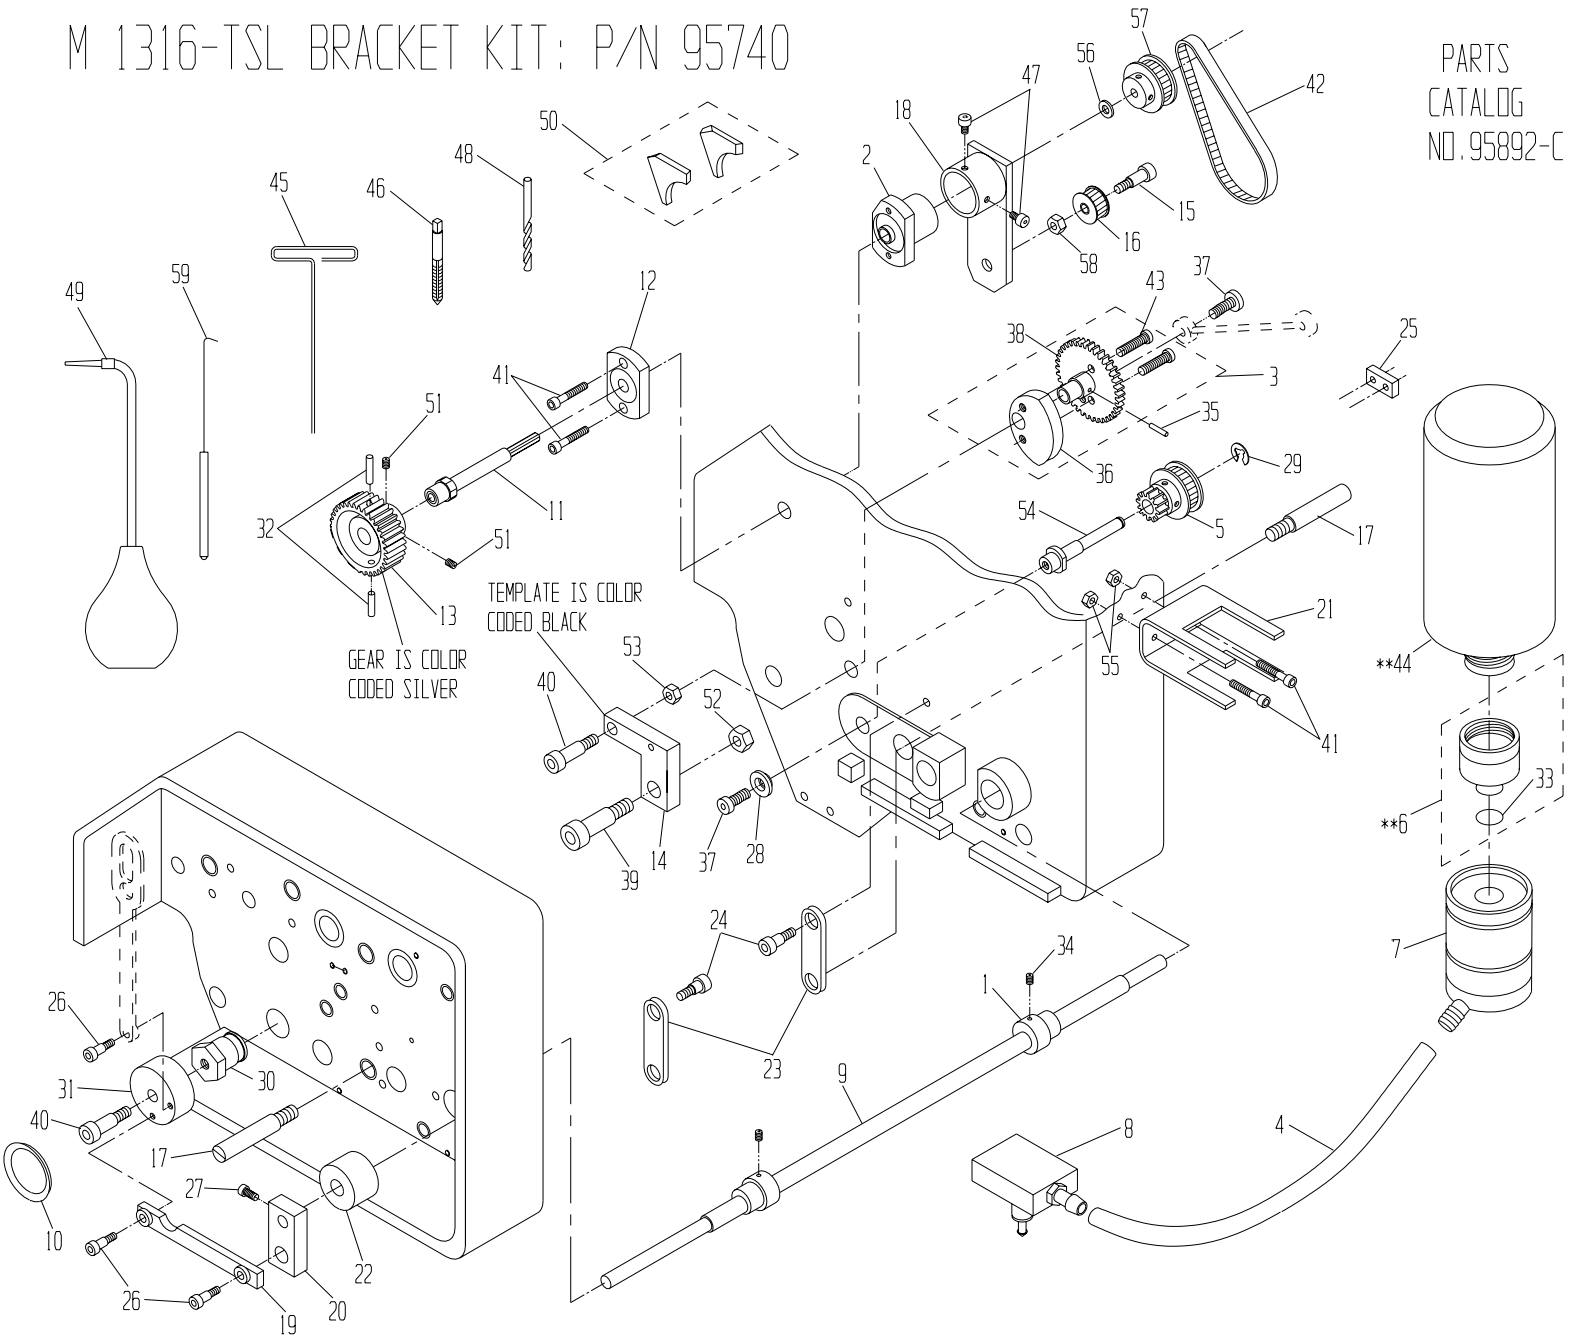

55.	92055	BALL KNOB	*
54.	92072	RIVET	*
53.	92058	LATCH (SPRING, SLIDE, WASHER)	*
52.	91806	6-32 x 3/8 SCREW	*
51.	92073	THREADED STUD	2
50.	91796	1/4 x 3/8 SHOULDER SCREW	4
49.	92296	R.H. SHOULDER BOLT	*
48.	92295	L.H. SHOULDER BOLT	*
47.	91836	8-32 x 3/4 SQC HEAD CAP SCREW	4
46.	91802	3-48 x 1/4 FLAT HEAD SCREW	2
45.	92494	WARNING DECAL	*
44.	91833	10-32 x 3/4 CAP SCREW	4
43.	91813	10-24 x 1/2 SET SCREW	2
42.	91810	10-24 x 1/8 SLOTTED SET SCREW	2
41.	91811	10-24 x 1/4 SET SCREW	4
40.	92259	SPRING COVER	*
39.	92236	TAB SPRING	*
38.	92238	R.H. COMPRESSION SPRING	*
37.	92299	L.H. COMPRESSION SPRING	*
ITEM	PART NO.	DESCRIPTION	QTY.

M 1316-TSL BRACKET KIT: P/N 95740

PARTS CATALOG NO. 95892-C

* PART IS INCLUDED IN OUTLINED SUBASSEMBLY

** PART IS NOT INCLUDED WITH BRACKET KIT, P/N 95740

59.	92787	HOOK	1
58.	91968	10-24 NUT	1
57.	95414	PULLEY	1
56.	95105	THRUST BEARING	1
55.	91969	10-32 LOCK NUT	2
54.	95406	IDLER SHAFT	1
53.	91983	5/16-18 HEX NUT	1
52.	91975	3/8-16 HEX NUT	1
51.	91906	8-32x 1/4 SET SCREW	2
50.	92370	SEAL SET	1
49.	92779	ASSY, SYRINGE, LG. NECK	1
48.	93643	#7 DRILL	1
47.	91818	10-24 x 3/8 CAP SCREW	2
46.	93644	1/4-20 TAP	1
45.	90755	3/32 T-HANDLE HEX KEY	1
44.	92771	CALIBRATED BOTTLE	**
43.	91866	1/4-20 x 1" LOW HEAD SCR.	*
42.	95415	TIMING BELT	1
41.	91846	10-32 x 7/8 CAP SCREW	4
40.	94397	3/8 x 3/4 SHOULDER SCREW	2
39.	91792	1/2x1 SHOULDER BOLT	1
ITEM	PART NO.	DESCRIPTION	QTY