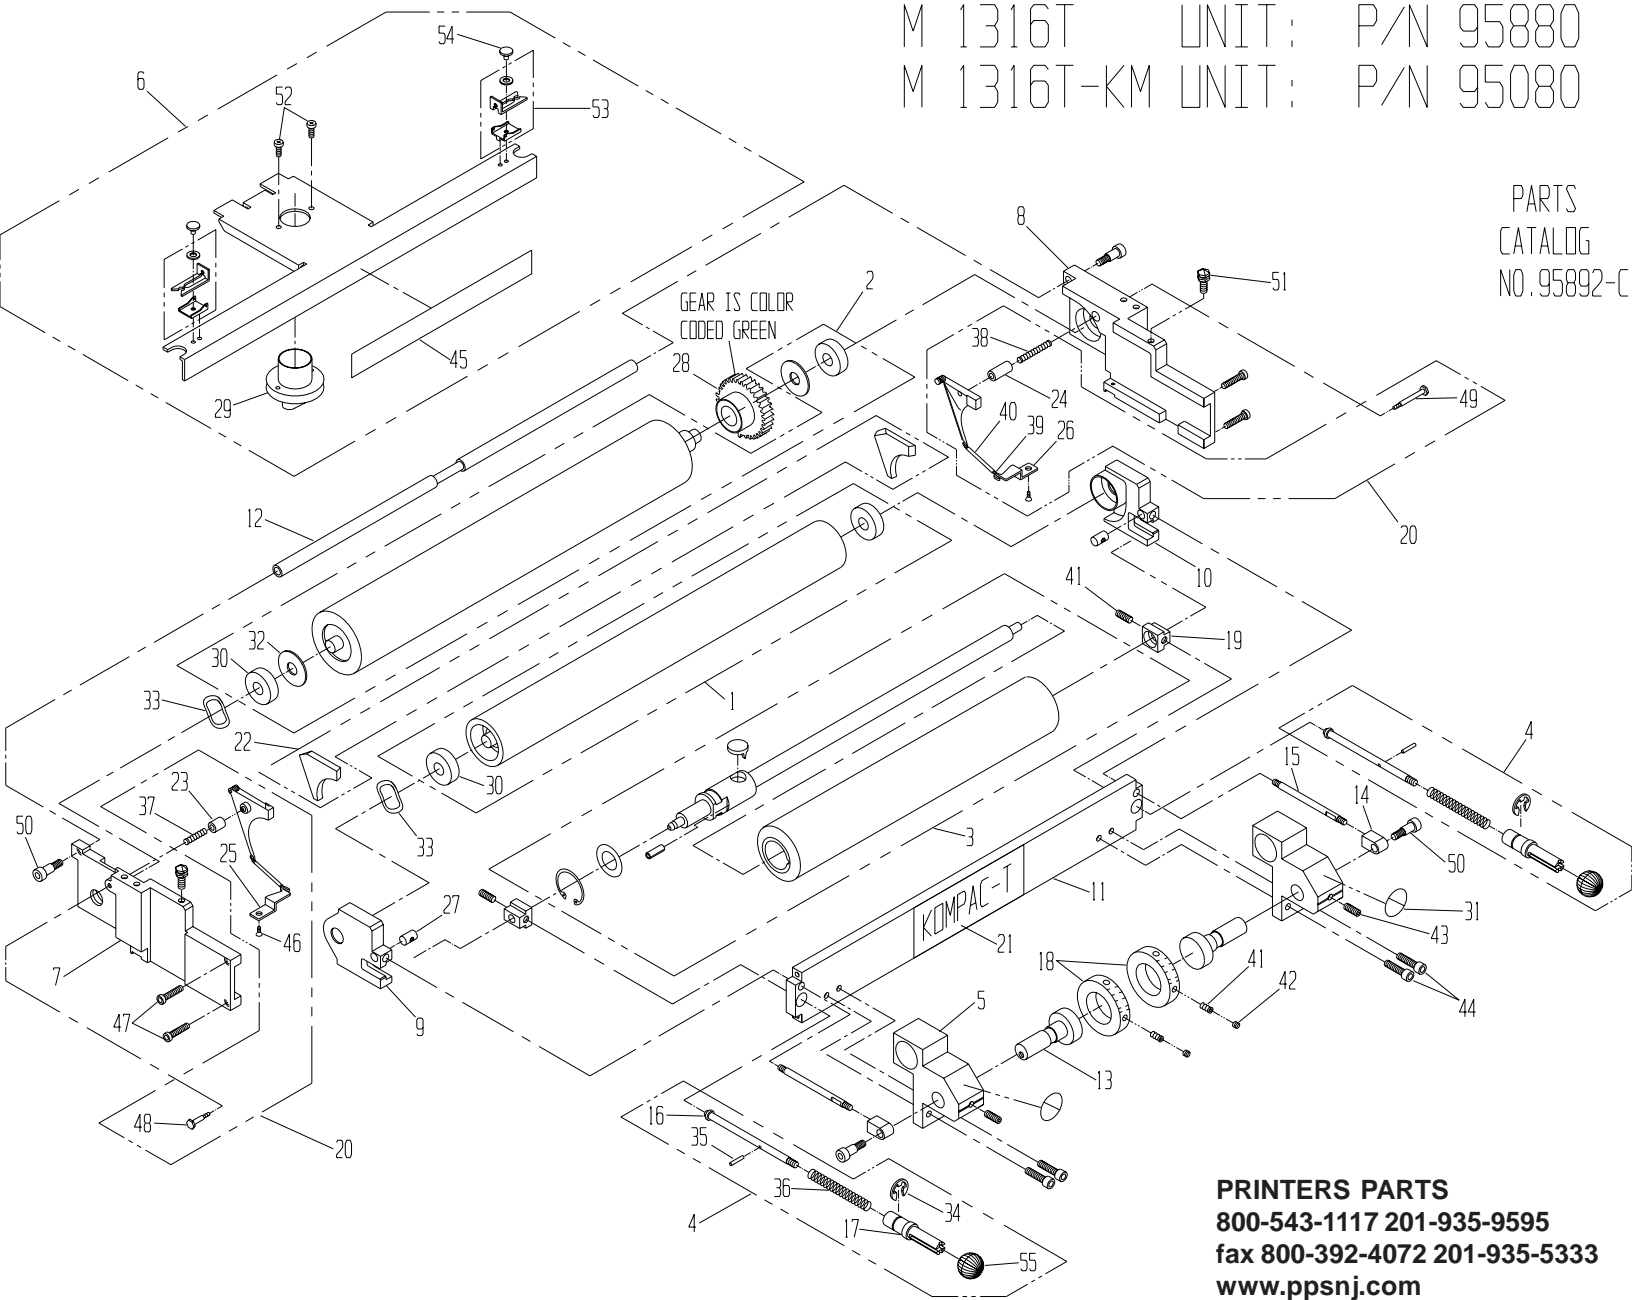

M 1316T UNIT: P/N 95880
M 1316T-KM UNIT: P/N 95080

PARTS
CATALOG
NO. 95892-C

PRINTERS PARTS
800-543-1117 201-935-9595
fax 800-392-4072 201-935-5333
www.ppsnj.com

* PART IS INCLUDED IN OUTLINED SUBASSEMBLY

55.	92055	BALL KNOB	*
54.	92072	RIVET	*
53.	92058	LATCH (SPRING, SLIDE, WASHER)	*
52.	91806	6-32 x 3/8 SCREW	*
51.	92073	THREADED STUD	2
50.	91796	1/4 x 3/8 SHOULDER SCREW	4
49.	92296	R.H. SHOULDER BOLT	*
48.	92295	L.H. SHOULDER BOLT	*
47.	91836	8-32 x 3/4 SQC HEAD CAP SCREW	4
46.	91802	3-48 x 1/4 FLAT HEAD SCREW	2
45.	92494	WARNING DECAL	*
44.	91833	10-32 x 3/4 CAP SCREW	4
43.	91813	10-24 x 1/2 SET SCREW	2
42.	91810	10-24 x 1/8 SLOTTED SET SCREW	2
41.	91811	10-24 x 1/4 SET SCREW	4
40.	92259	SPRING COVER	*
39.	92236	TAB SPRING	*
38.	92238	R.H. COMPRESSION SPRING	*
37.	92299	L.H. COMPRESSION SPRING	*
ITEM	PART NO.	DESCRIPTION	QTY.

36.	95443	COMPRESSION SPRING	*
35.	91940	3/32 x 1/2 ROLL PIN	*
34.	91934	7/16 E-RING	*
33.	92491	WAVE WASHER	2
32.	92415	THRUST WASHER	*
31.	92601	INWARD NIP DECAL	2
30.	92401	BEARING	*
29.	95408	NOZZLE	*
28.	92910	M1316 GEAR CLUTCH ASSY	1
27.	95467	ROD SWIVEL	2
26.	92298	R.H. TAB	*
25.	92297	L.H. TAB	*
24.	92294	R.H. GUIDE PIN	*
23.	92293	L.H. GUIDE PIN	*
22.	92370	SEAL SET	1
21.	91004	KOMPAC-T NAMEPLATE	1
20.	92670	COMPLETE BACKING PLATE ASSY	1
19.	91295	OSCILLATOR BLOCK	2
ITEM	PART NO.	DESCRIPTION	QTY.

18.	92222	METERING GAUGE	2
17.	95442	OSCILLATOR DETENT	*
16.	95441	OSCILLATOR LOCKING PIN	*
15.	95466	CALIBRATION ROD	2
14.	95465	ROD END	2
13.	95464	CALIBRATION ECCENTRIC	2
12.	95409	TIE BAR	1
11.	95407	END CAP	1
10.	95454	R.H. SLIDE BLOCK	1
9.	95455	L.H. SLIDE BLOCK	1
8.	95742	R.H. END FRAME	1
7.	95744	L.H. END FRAME	1
6.	95900	UNIT COVER ASSY	1
5.	95431	BEARING BLOCK	2
4.	95440	RETRACTABLE OSC. PLINGER ASSY	2
3.	95871	OSCILLATING ROLLER ASSY	1
2.	95410	FORM ROLLER W/BEARINGS	1
1.	95420	METERING ROLLER W/BEARINGS	1
ITEM	PART NO.	DESCRIPTION	QTY.