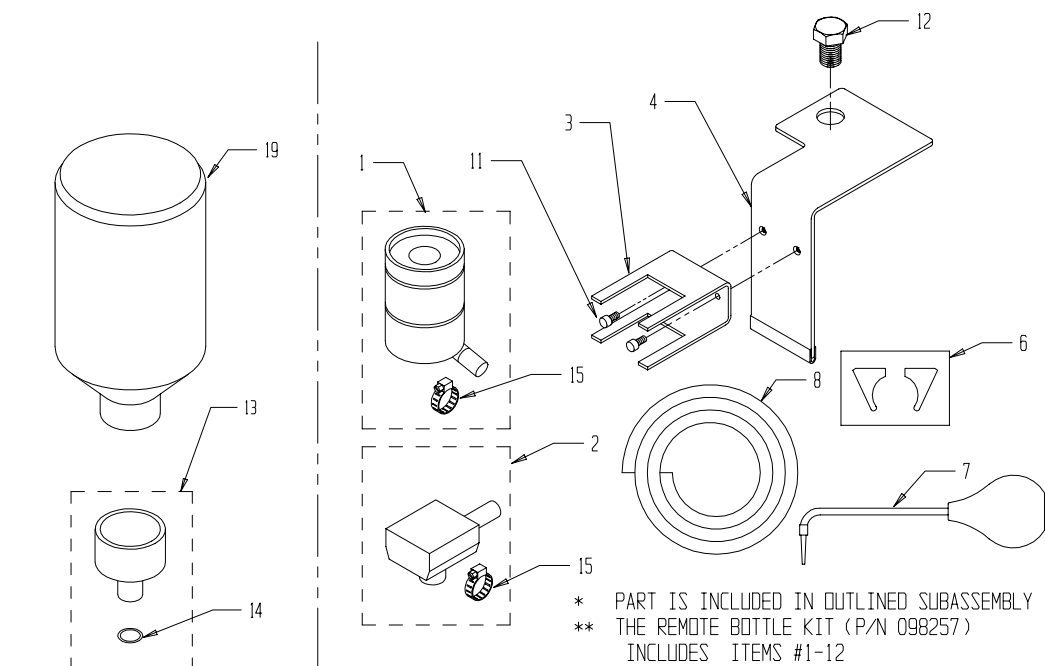

PRINTMASTER REMOTE BOTTLE KIT: P/N 098257**

* PART IS INCLUDED IN OUTLINED SUBASSEMBLY
** THE REMOTE BOTTLE KIT (P/N 098257)
INCLUDES ITEMS #1-12
*** ITEMS #20-38 ARE INCLUDED WITH
DDS KIT, P/N 098231, 098232.