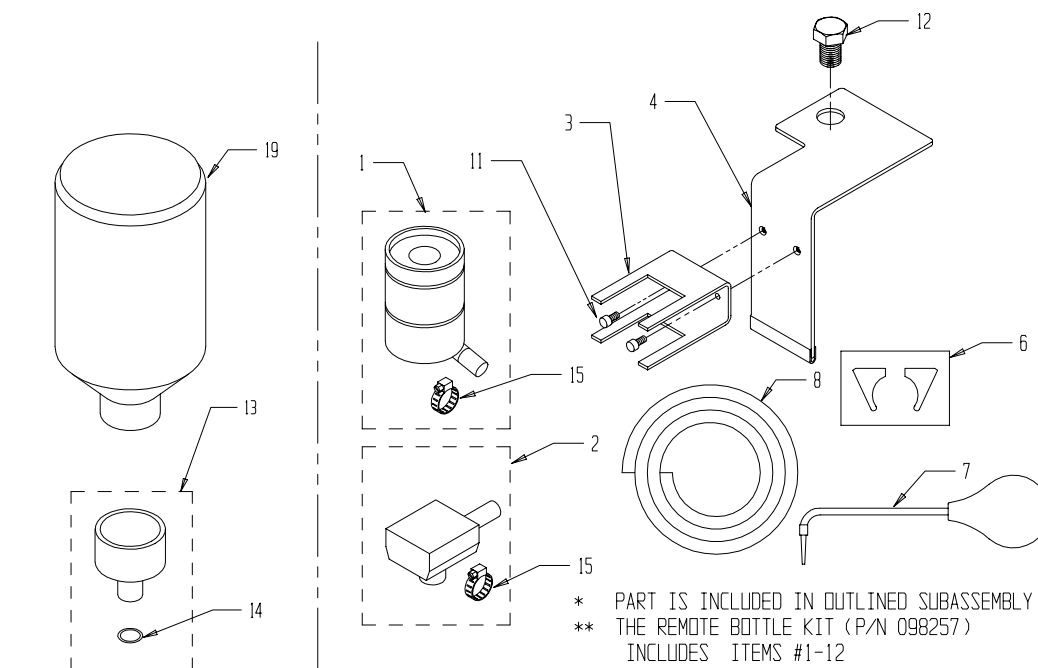

* PART IS INCLUDED IN OUTLINED SUBASSEMBLY
** THE REMOTE BOTTLE KIT (P/N 098257)
INCLUDES ITEMS #1-12
*** ITEMS #20-38 ARE INCLUDED WITH
DDS KIT, P/N 098231, 098232.