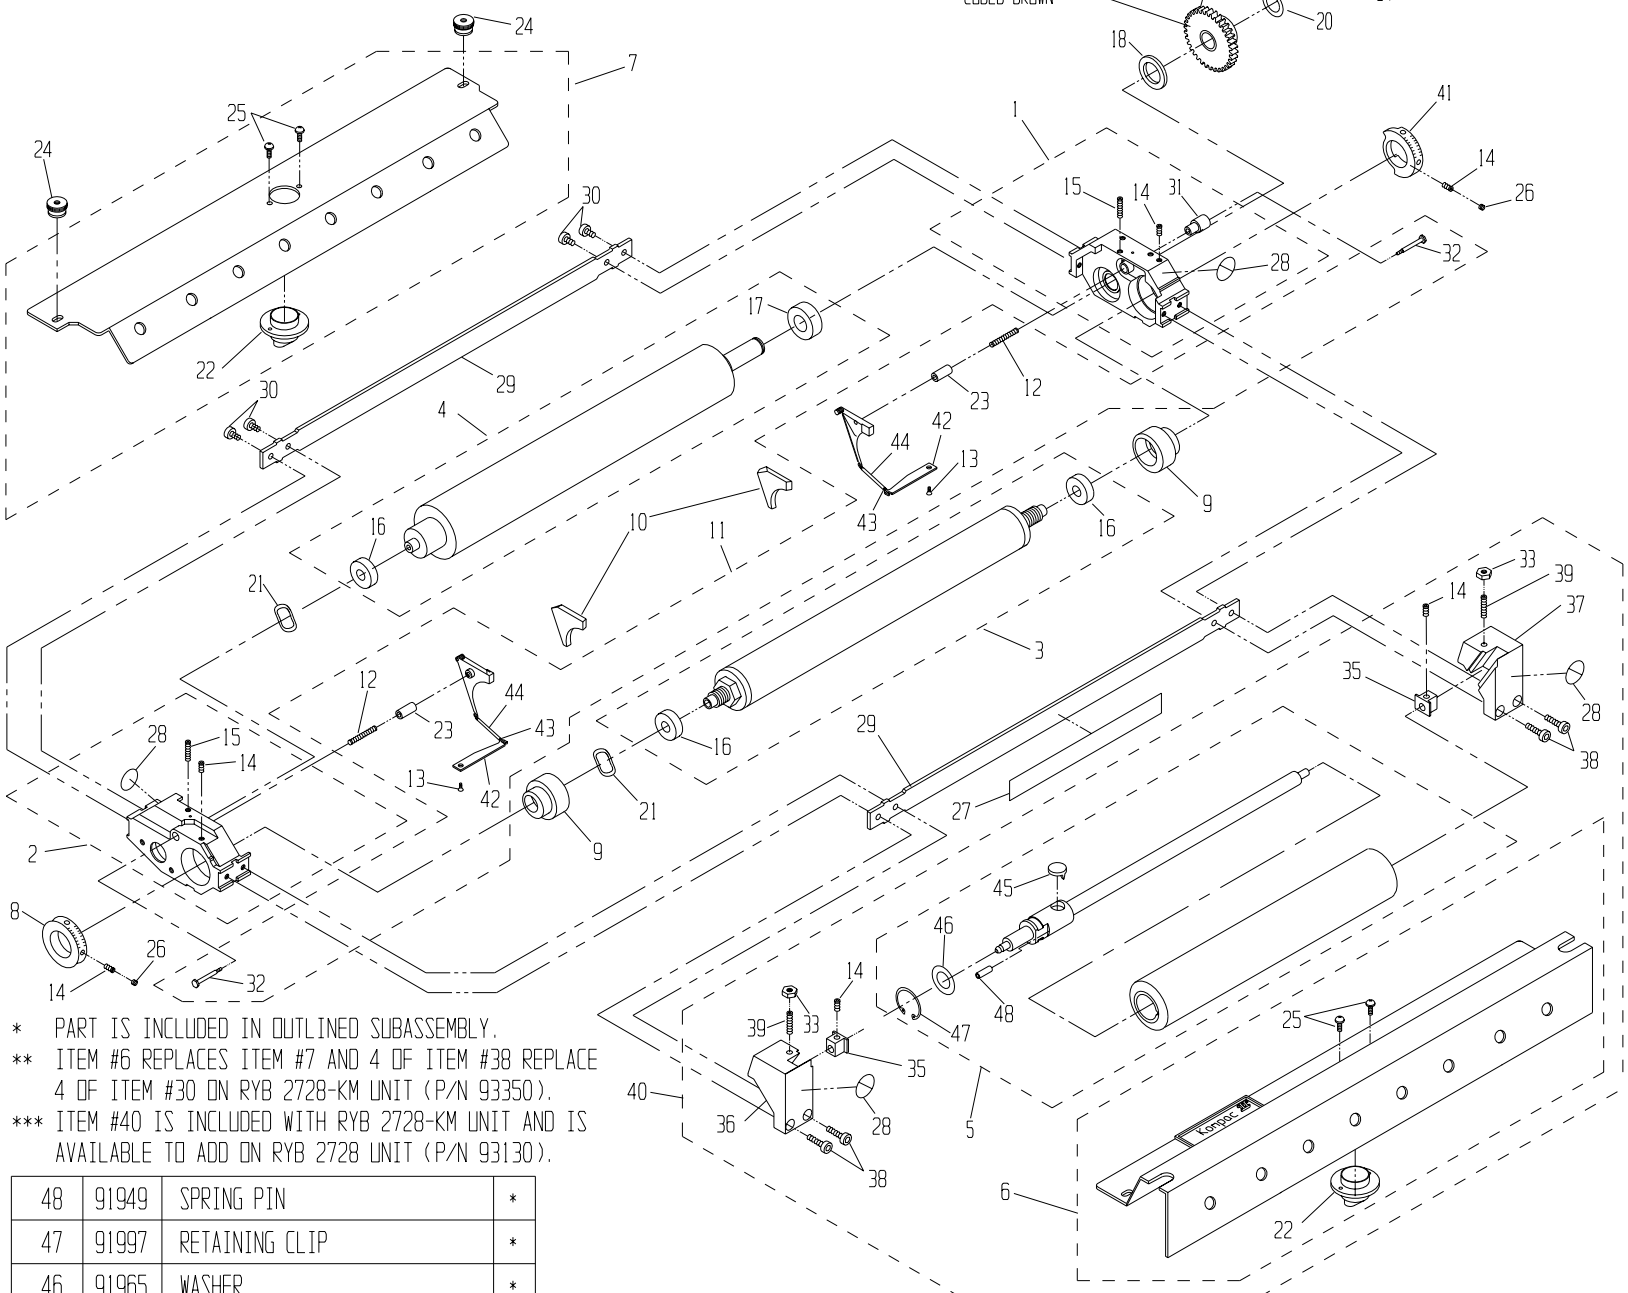

RYB 2728 UNIT: P/N 93130

RYB 2728-KM UNIT: P/N 93350

GEAR IS COLOR
CODED BROWN

* PART IS INCLUDED IN OUTLINED SUBASSEMBLY.
 ** ITEM #6 REPLACES ITEM #7 AND 4 OF ITEM #38 REPLACE
 4 OF ITEM #30 ON RYB 2728-KM UNIT (P/N 93350).
 *** ITEM #40 IS INCLUDED WITH RYB 2728-KM UNIT AND IS
 AVAILABLE TO ADD ON RYB 2728 UNIT (P/N 93130).

48	91949	SPRING PIN	*
47	91997	RETAINING CLIP	*
46	91965	WASHER	*
45	91111	DRIVE SHAFT FOLLOWER	*
44	92259	SPRING COVER	*
43	92236	BACKING PLATE TAB SPRING	*
42	92234	BACKING PLATE TAB	*
41	92225	R.H. METERING GAUGE	1
40	96530	KOLORMATE MODEL 30	***
39	91851	#10-32 X 1" SET SCREW	2
38	91829	#10-24 X 11/16 SOC HD SCREW	4**
37	91017	R.H. OSC. END BLOCK	1
36	91018	L.H. OSC. END BLOCK	1
35	91219	ALIGNMENT BLOCK	2
34	91662	RETAINING RING (12 MM)	1
33	91982	#10-32 NUT	2
32	92303	SHOULDER SCREW	*
31	92208	PLUG	*
ITEM#	PART #	DESCRIPTION	QTY

30	91818	#10-24 X 3/8 SOC HD SCREW	8**
29	92498	11 1/2" TIE BAR	2
28	92601	INWARD NIP SYMBOL	2*
27	92494	WARNING STICKER	1
26	91810	#10-24 X 1/8 SLOT SET SCW	2
25	91806	#6-32 X 3/8 PHILLIPS HD SCW	*
24	92691	COVER NUT	2
23	92304	GUIDE PIN	*
22	92604	NOZZLE	*
21	92491	WAVE WASHER	2
20	91966	WASHER	1
19	92870	GEAR CLUTCH ASSY, RYB 2728	1
18	93943	OUTSIDE THRUST WASHER	1
17	92586	BEARING	*
16	92401	BEARING	*
ITEM#	PART #	DESCRIPTION	QTY