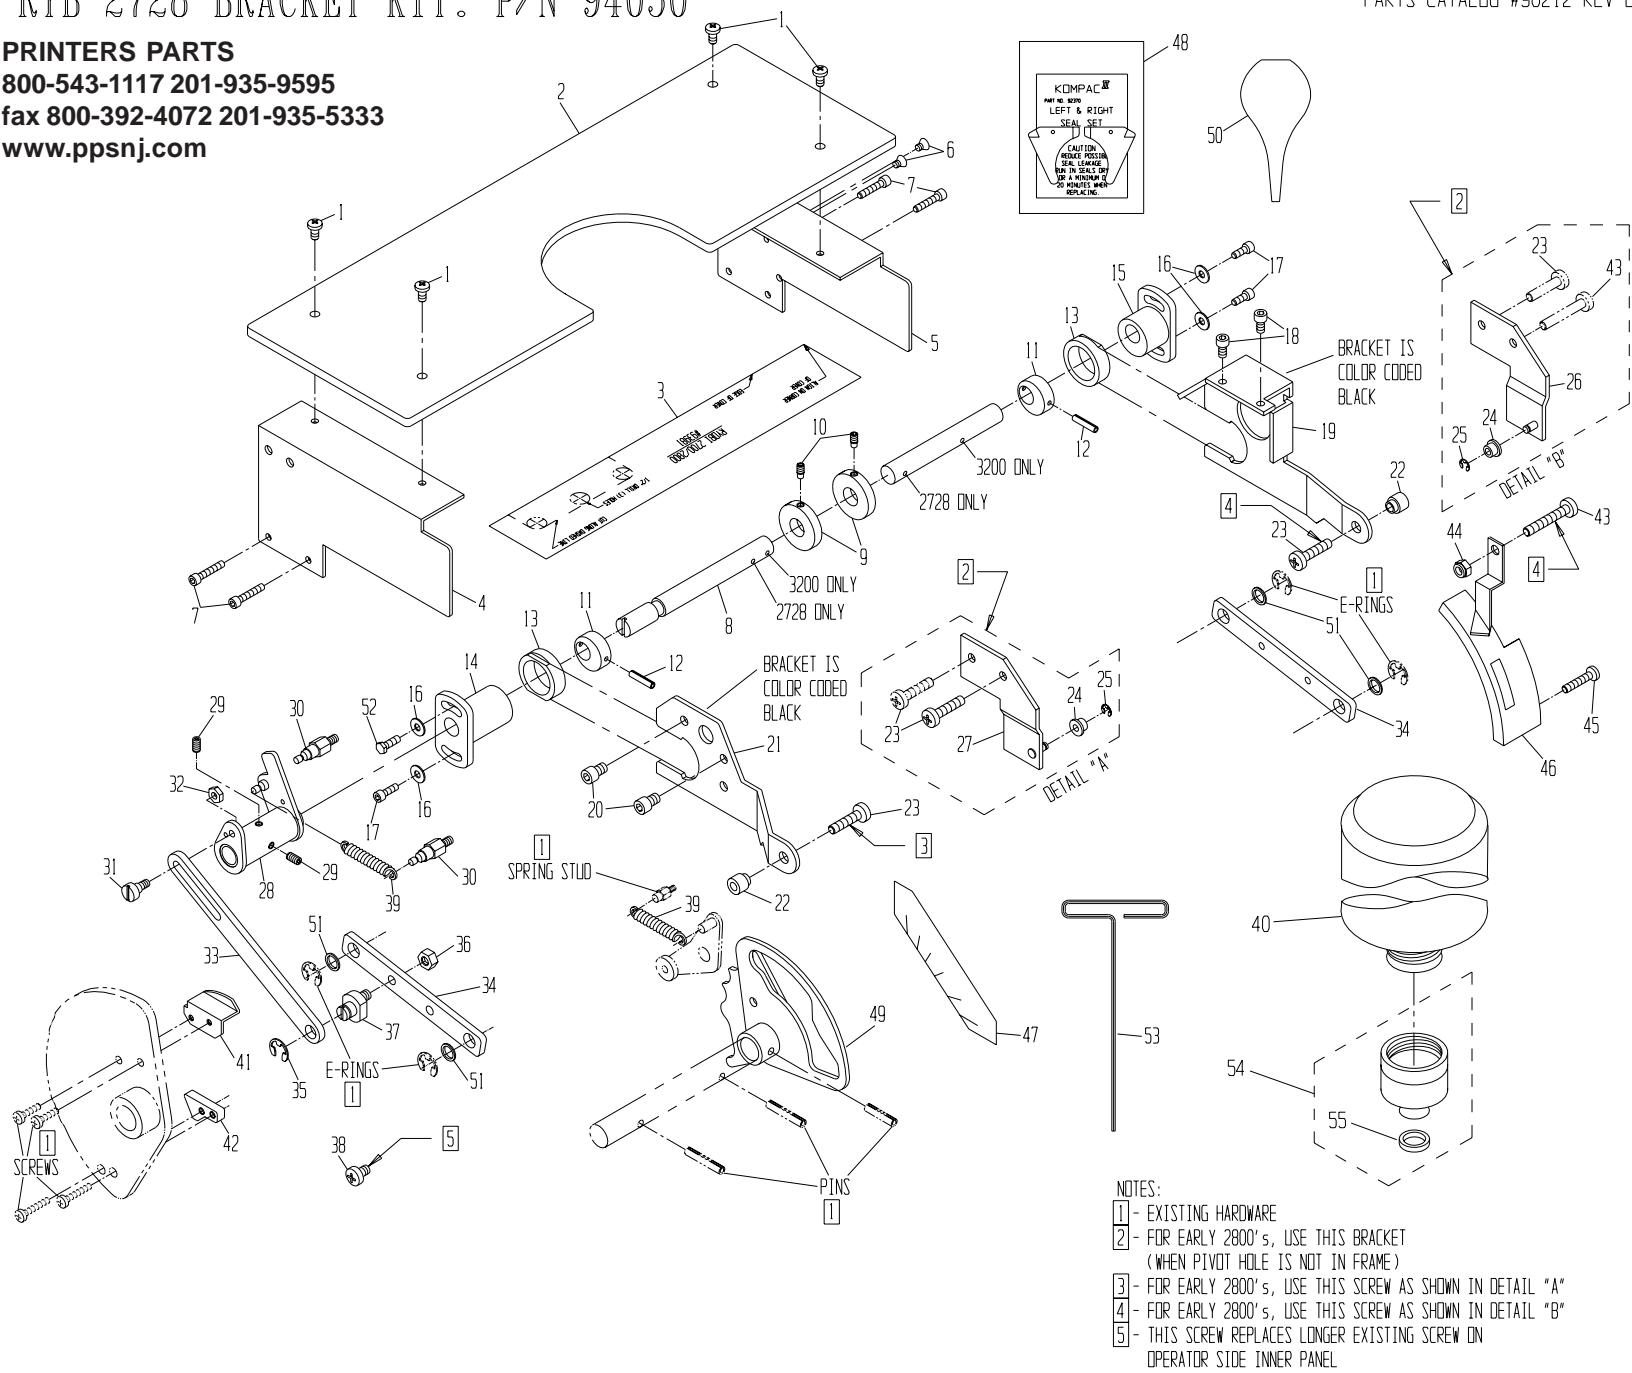

RYB 2728 BRACKET KIT: P/N 94050

PARTS CATALOG #90212 REV E

PRINTERS PARTS

800-543-1117 201-935-9595

fax 800-392-4072 201-935-5333

www.ppsnj.com

NOTES:

- 1 - EXISTING HARDWARE
- 2 - FOR EARLY 2800's, USE THIS BRACKET (WHEN PIVOT HOLE IS NOT IN FRAME)
- 3 - FOR EARLY 2800's, USE THIS SCREW AS SHOWN IN DETAIL "A"
- 4 - FOR EARLY 2800's, USE THIS SCREW AS SHOWN IN DETAIL "B"
- 5 - THIS SCREW REPLACES LONGER EXISTING SCREW ON OPERATOR SIDE INNER PANEL

ITEM	PART NO.	DESCRIPTION	QTY.
55.	92765	O-RING	1
54.	92760	DISPENSING VALVE ASSY	1
53.	90755	3/32 HEX T-WRENCH	1
52.	91832	10-32 x 1/2 HEX HEAD SCREW	1
51.	91956	.4 ID SPACER WASHER	4
50.	92778	KOMPAC SYRINGE	1
49.	93950	SINGLE LEVER CAM	1
48.	92370	TEFLON SEAL SET	1
47.	93986	OPERATION LABEL	1
46.	93982	GEAR GUARD ASSEMBLY	1
45.	91883	M5x.8x25mm PHIL ROUND HD SCREW	1
44.	91973	M6X1 LOCK NUT	1
43.	91882	M6x1x35mm PHIL ROUND HD SCREW	1
42.	93956	RYOBI CYLINDER LATCH	1
41.	93957	RYOBI MICRO SWITCH CAM	1

ITEM	PART NO.	DESCRIPTION	QTY.
40.	92771	CALIBRATED BOTTLE	1
39.	93669	EXTENSION SPRING	2
38.	91886	M6x10mm PHIL ROUND HD SCREW	1
37.	94066	RYOBI LINK BRACKET ECCENTRIC	1
36.	91971	1/4-28 LOCK NUT	1
35.	91995	3/8 E-RING	1
34.	93941	RYOBI FORM LINK	2
33.	94057	ACTUATING LINK	1
32.	91969	10-32 LOCK NUT	1
31.	91794	1/4x1/4 SHOULDER SCREW	1
30.	94053	STOP PIN	2
29.	91852	10-32x3/8 SET SCREW	2
28.	94060	STOP ASSEMBLY	1
27.	93979	L.H. PIVOT PLATE	1
26.	93978	R.H. PIVOT PLATE	1
25.	91992	3/16 E-RING	2
24.	93754	FLANGED BUSHING	2
23.	91881	M6x1x25mm PHIL ROUND HD SCREW	3
22.	93980	BRACKET BUSHING	2
21.	94051	RYB 2728 LH MOUNTING BRACKET	1

ITEM	PART NO.	DESCRIPTION	QTY.
20.	91875	1/4-20x3/8 CAP SCREW	2
19.	94052	RYB 2728 RH MOUNTING BRACKET	1
18.	91818	10-24x3/8 CAP SCREW	2
17.	91842	10-32x1/2 CAP SCREW	3
16.	91955	3/16 ID WASHER	4
15.	94058	ECCENTRIC BUSHING NON-OP SIDE	1
14.	94059	ECCENTRIC BUSHING OP SIDE	1
13.	94054	RYOBI BRACKET BUSHING	2
12.	94067	5/32x7/8 ROLL PIN	2
11.	94056	ECCENTRIC COLLAR	2
10.	91871	10-32x3/8 BRASS TIP SET SCREW	2
9.	94055	LOCKING COLLAR	2
8.	94064	2728/3200 OPERATION SHAFT	1
7.	91846	10-32x7/8 CAP SCREW	4
6.	91837	8-32x1/4 FLAT HEAD SCREW	2
5.	93974	R.H. SAFETY COVER BRACKET	1
4.	93975	L.H. SAFETY COVER BRACKET	1
3.	93981	COVER TEMPLATE	1
2.	93949	RYOBI SAFETY COVER	1
1.	91840	10-32x3/8 BUTTON HEAD SCREW	4

ITEM	PART NO.	DESCRIPTION	QTY.