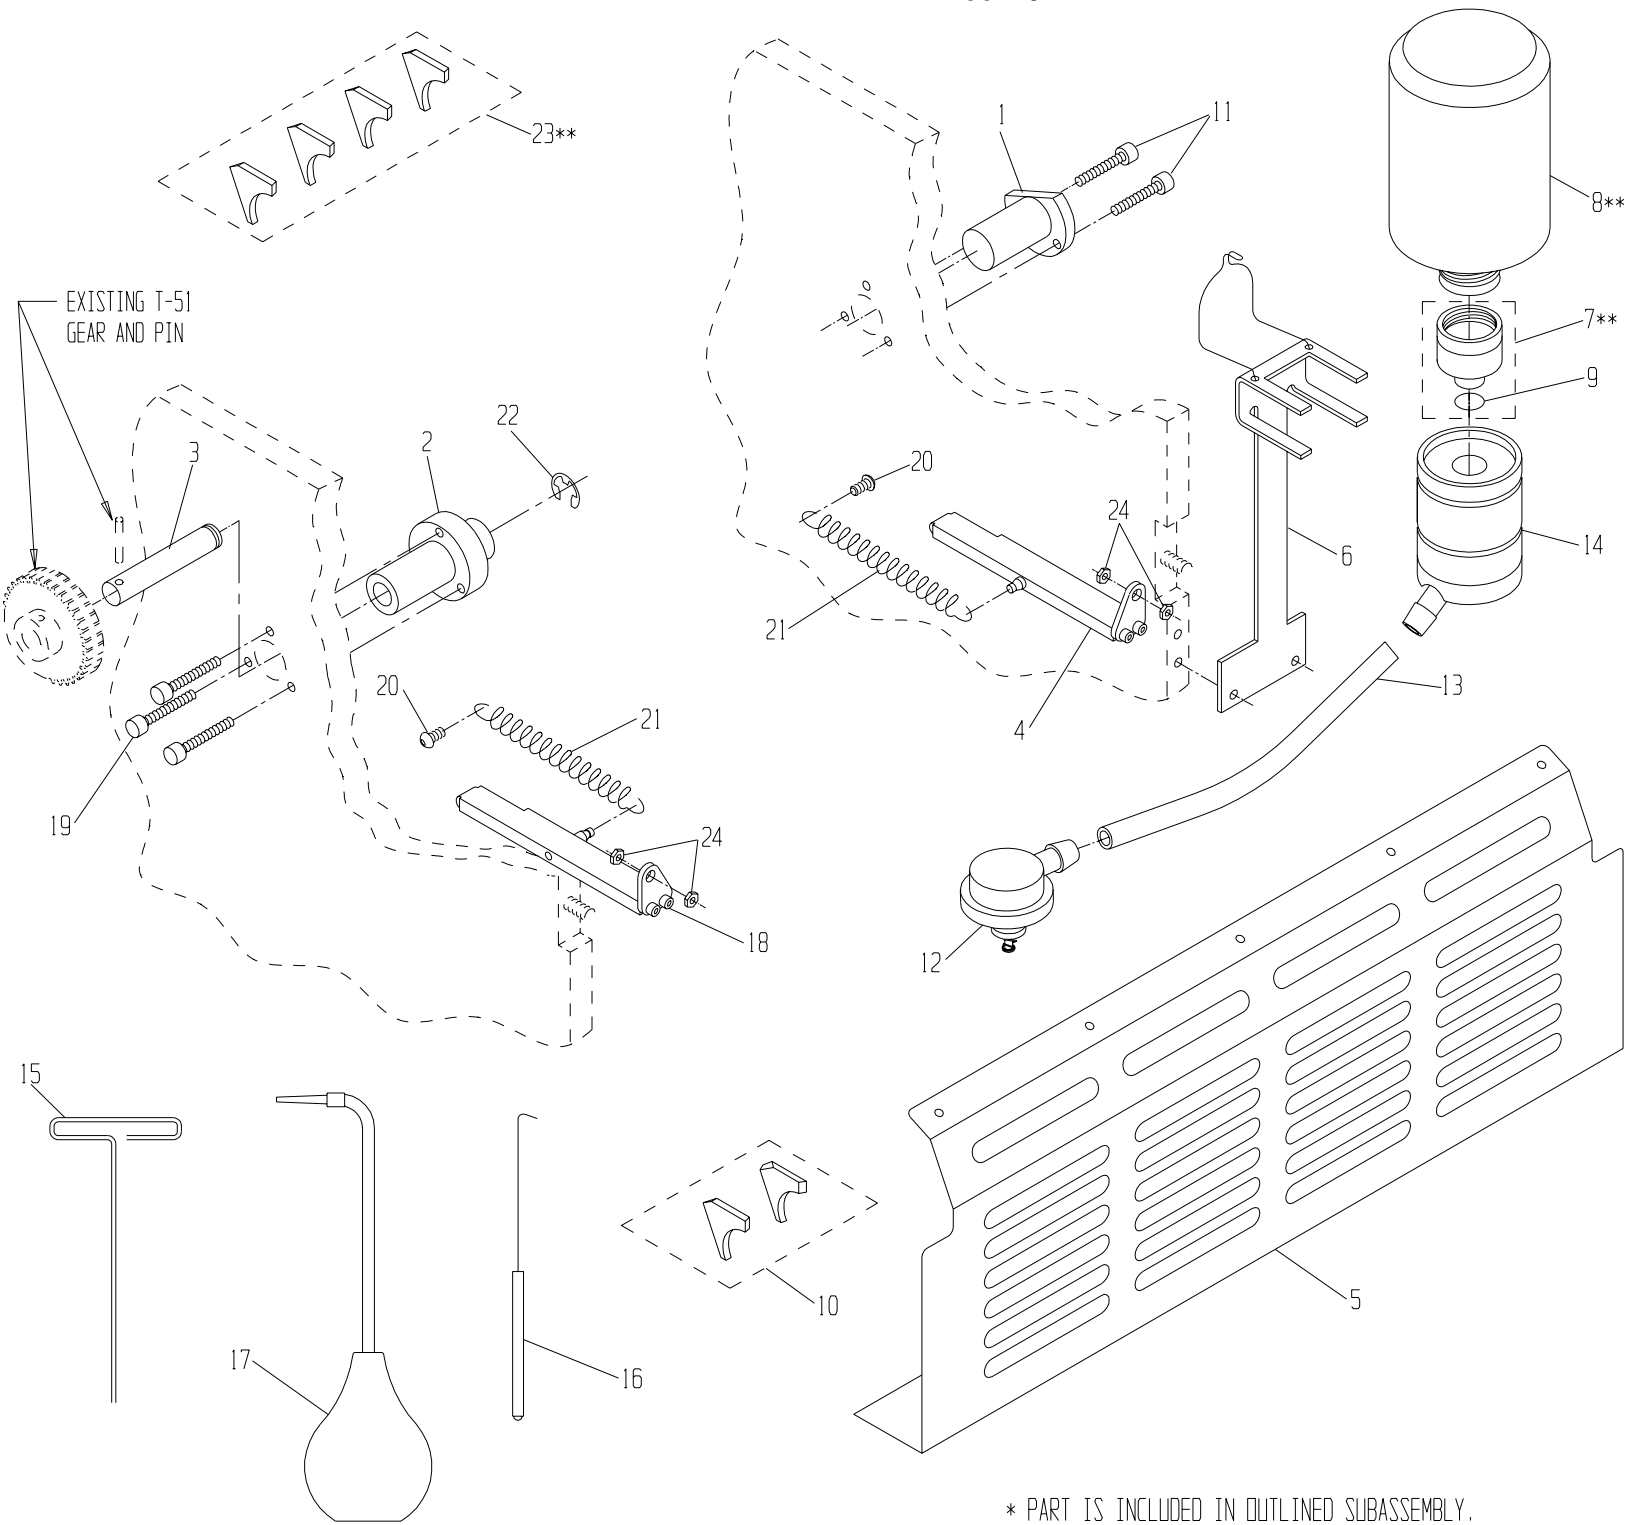

* PART IS INCLUDED IN OUTLINED SUBASSEMBLY.
 ** ITEMS ARE NOT PART OF BRACKET KIT.

24	091932	NUT, JAM 1/4-20	4
23	094990	FELT CLEANING SEALS (4)	1
22	091934	E-RING, 7/16	1
21	095837	SPRING, EXTENSION	2
20	091819	SCREW, #10-24 x 1/2 BUT HD	2
19	091828	SCREW, #10-24 x 1 SOC HD	3
18	095824	ASSY, ADJUSTING, L.H.	1
17	092779	ASSY, SYRINGE, LG NECK	1

16	092787	HOOK	1
15	090755	3/32" T- WRENCH	1
14	092740	BOTTLE VALVE ASSY	1
13	092756	1/2" I.D. VINYL TUBING	1
12	092750	ADAPTER BASE ASSY	1
11	091868	SCREW, 1/4-20 x 3/4 SOC HD	2
10	092370	SEAL SET (L & R)	1
9	092765	O-RING	*

ITEM#	PART #	DESCRIPTION	QTY
34	091997	OSC. RETAINING CLIP	*
33	091965	OSC. RETAINING WASHER	*
32	091111	OSC. DRIVE SHAFT FOLLOWER	*
31	095862	ASSY, ECCENTRIC	2
30	091827	SCREW, 10-24 x 5/8 SOC HD	6
29	091303	11-1/2 OSC. ROLL. PARTS ASSY	1
28	095833	TIE BAR	1
27	092601	SAFETY STICKER	1
26	092520	METERING ROLLER W/B	1
25	091907	#6-32 X 3/8 PHILLIPS HD SCW	*
24	092303	SHOULDER SCREW	*
23	092304	GUIDE PIN	*
22	092604	NOZZLE	*
21	092491	WAVE WASHER	2
20	095827	FORM ROLLER W/B	1
19	092880	RYDBI GEAR CLUTCH ASSY	1
18	091879	SCREW, 1/4-20 x 1.00 SOC. HD	1

ITEM#	PART #	DESCRIPTION	QTY
17	091865	SCREW, 1/4-20 x 1.25 SOC. HD	1
16	092401	BEARING	*
15	091813	#10-24 X 1/2 SET SCREW	2
14	091811	#10-24 X 1/4 SET SCREW	2
13	091802	#3-48 X 1/4 FLAT HD SCREW	*
12	092238	COMPRESSION SPRING	*
11	092290	BACKING PLATE KIT (L & R)	1
10	092370	SEAL SET (L & R)	1
9	092291	ECCENTRIC	2
8	092612	METERING GAUGE	2
7	095698	SPRING, COMPRESSION	2
6	091908	WASHER, SPACER	2
5	095835	TIE PLATE	1
4	098750	BRACKET NOZZLE ASSEMBLY	1
3	094326	ALIGNMENT BLOCK	2
2	095918	ASSY, END FRAME, L.H.	1
1	095919	ASSY, END FRAME, R.H.	1