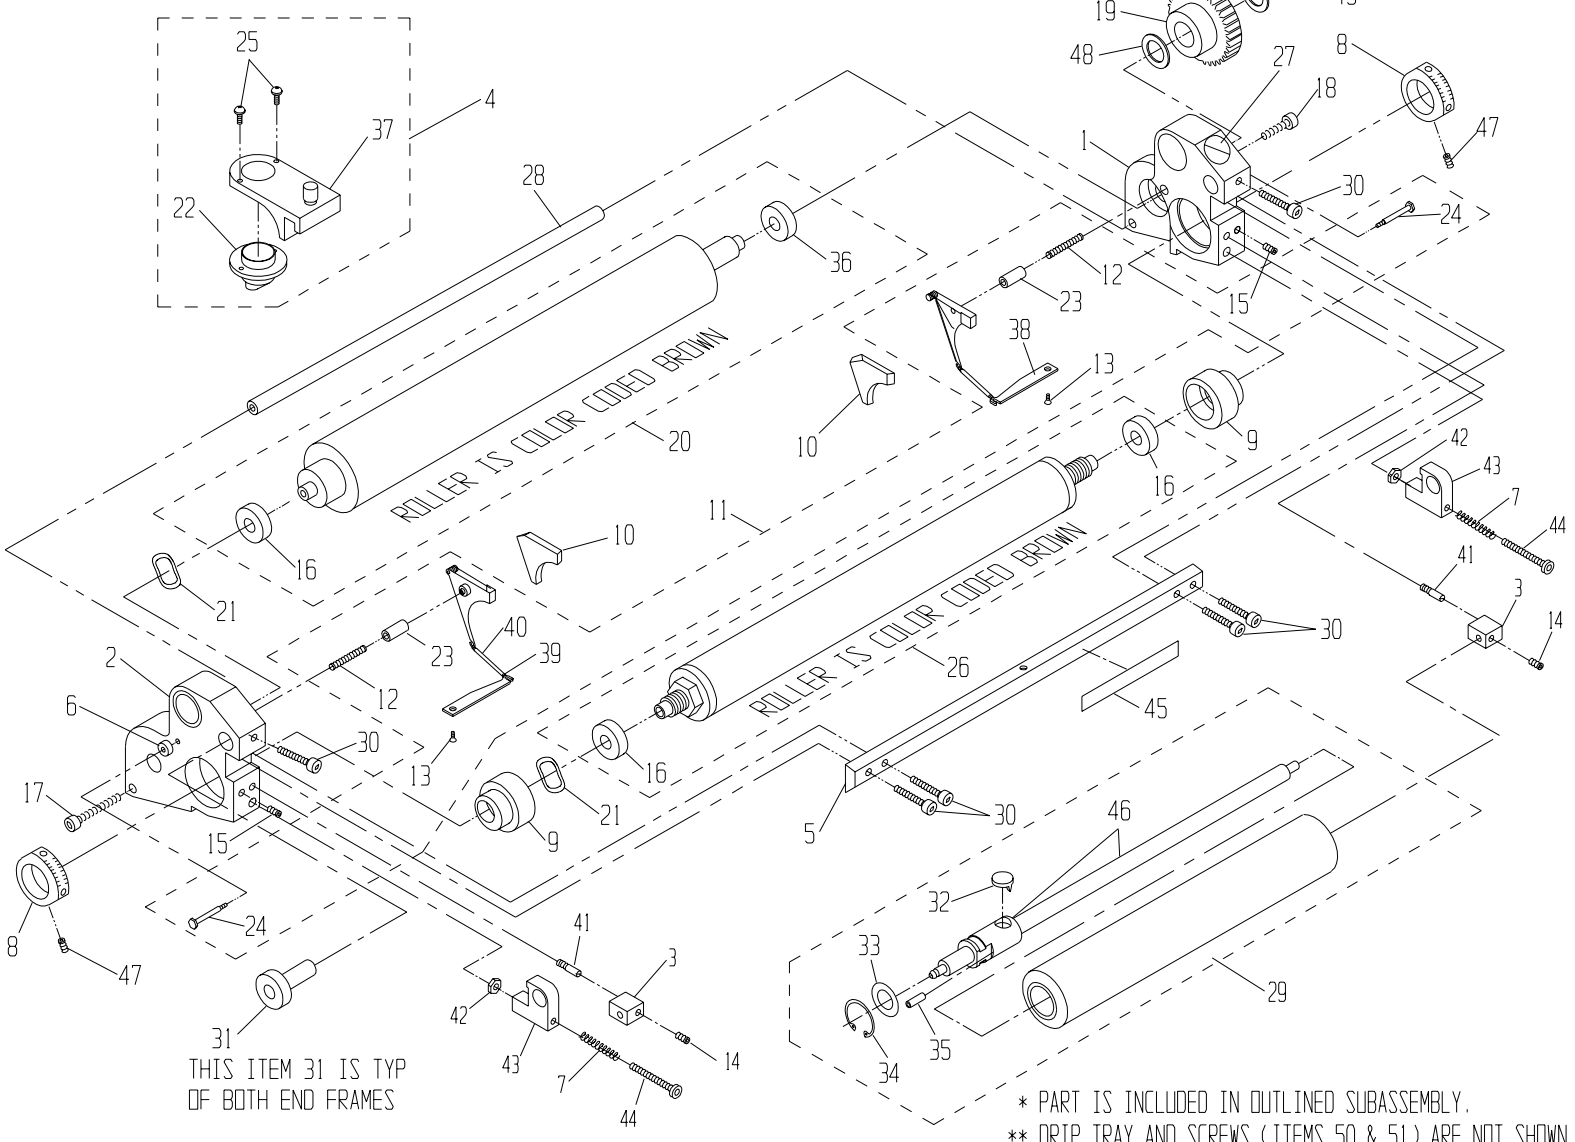

ITEM#	PART #	DESCRIPTION	QTY
-------	--------	-------------	-----

ITEM#	PART #	DESCRIPTION	QTY
-------	--------	-------------	-----

ITEM#	PART #	DESCRIPTION	QTY
-------	--------	-------------	-----

RYB 2728-ST UNIT: P/N 095839

GEAR IS COLOR CODED BROWN

PARTS CATALOG #095832 REV -A

THIS ITEM 31 IS TYP OF BOTH END FRAMES

* PART IS INCLUDED IN OUTLINED SUBASSEMBLY.
** DRIP TRAY AND SCREWS (ITEMS 50 & 51) ARE NOT SHOWN.

ITEM#	PART #	DESCRIPTION	QTY
51	091816	#10-24 x 3/8 LG BUT HD SCREW	2
50	095838	DRIP TRAY, 2728	1
49	091662	12mm RETAINING RING	1
48	091966	STEEL WASHER	2
47	091888	M5 x 5mm SET SCREW	2
46	091230	SHAFT ASSY	*
45	095854	STICKER, I.D.	1
44	091877	SCREW, 1/4-28 x 1.1/4 SOC HD	2
43	094342	SPRING HOUSING	2
42	091970	NUT 1/4-28	2
41	094343	OSCILLATOR POST	2
40	092259	SPRING COVER	*
39	092236	TAB SPRING	*
38	092234	TAB	*
37	094997	BRACKET, NOZZLE	*
36	092586	BEARING	*
35	091949	SPRING PIN	*

ITEM#	PART #	DESCRIPTION	QTY
34	091997	OSC. RETAINING CLIP	*
33	091965	OSC. RETAINING WASHER	*
32	091111	OSC. DRIVE SHAFT FOLLOWER	*
31	095862	ASSY, ECCENTRIC	2
30	091827	SCREW, 10-24 x 5/8 SOC HD	6
29	091303	11-1/2 OSC. ROLL. PARTS ASSY	1
28	095833	TIE BAR	1
27	092601	SAFETY STICKER	1
26	092520	METERING ROLLER W/B	1
25	091907	#6-32 X 3/8 PHILLIPS HD SCW	*
24	092303	SHOULDER SCREW	*
23	092304	GUIDE PIN	*
22	092604	NOZZLE	*
21	092491	WAVE WASHER	2
20	095827	FORM ROLLER W/B	1
19	092880	RYDBI GEAR CLUTCH ASSY	1
18	091879	SCREW, 1/4-20 x 1.00 SOC. HD	1