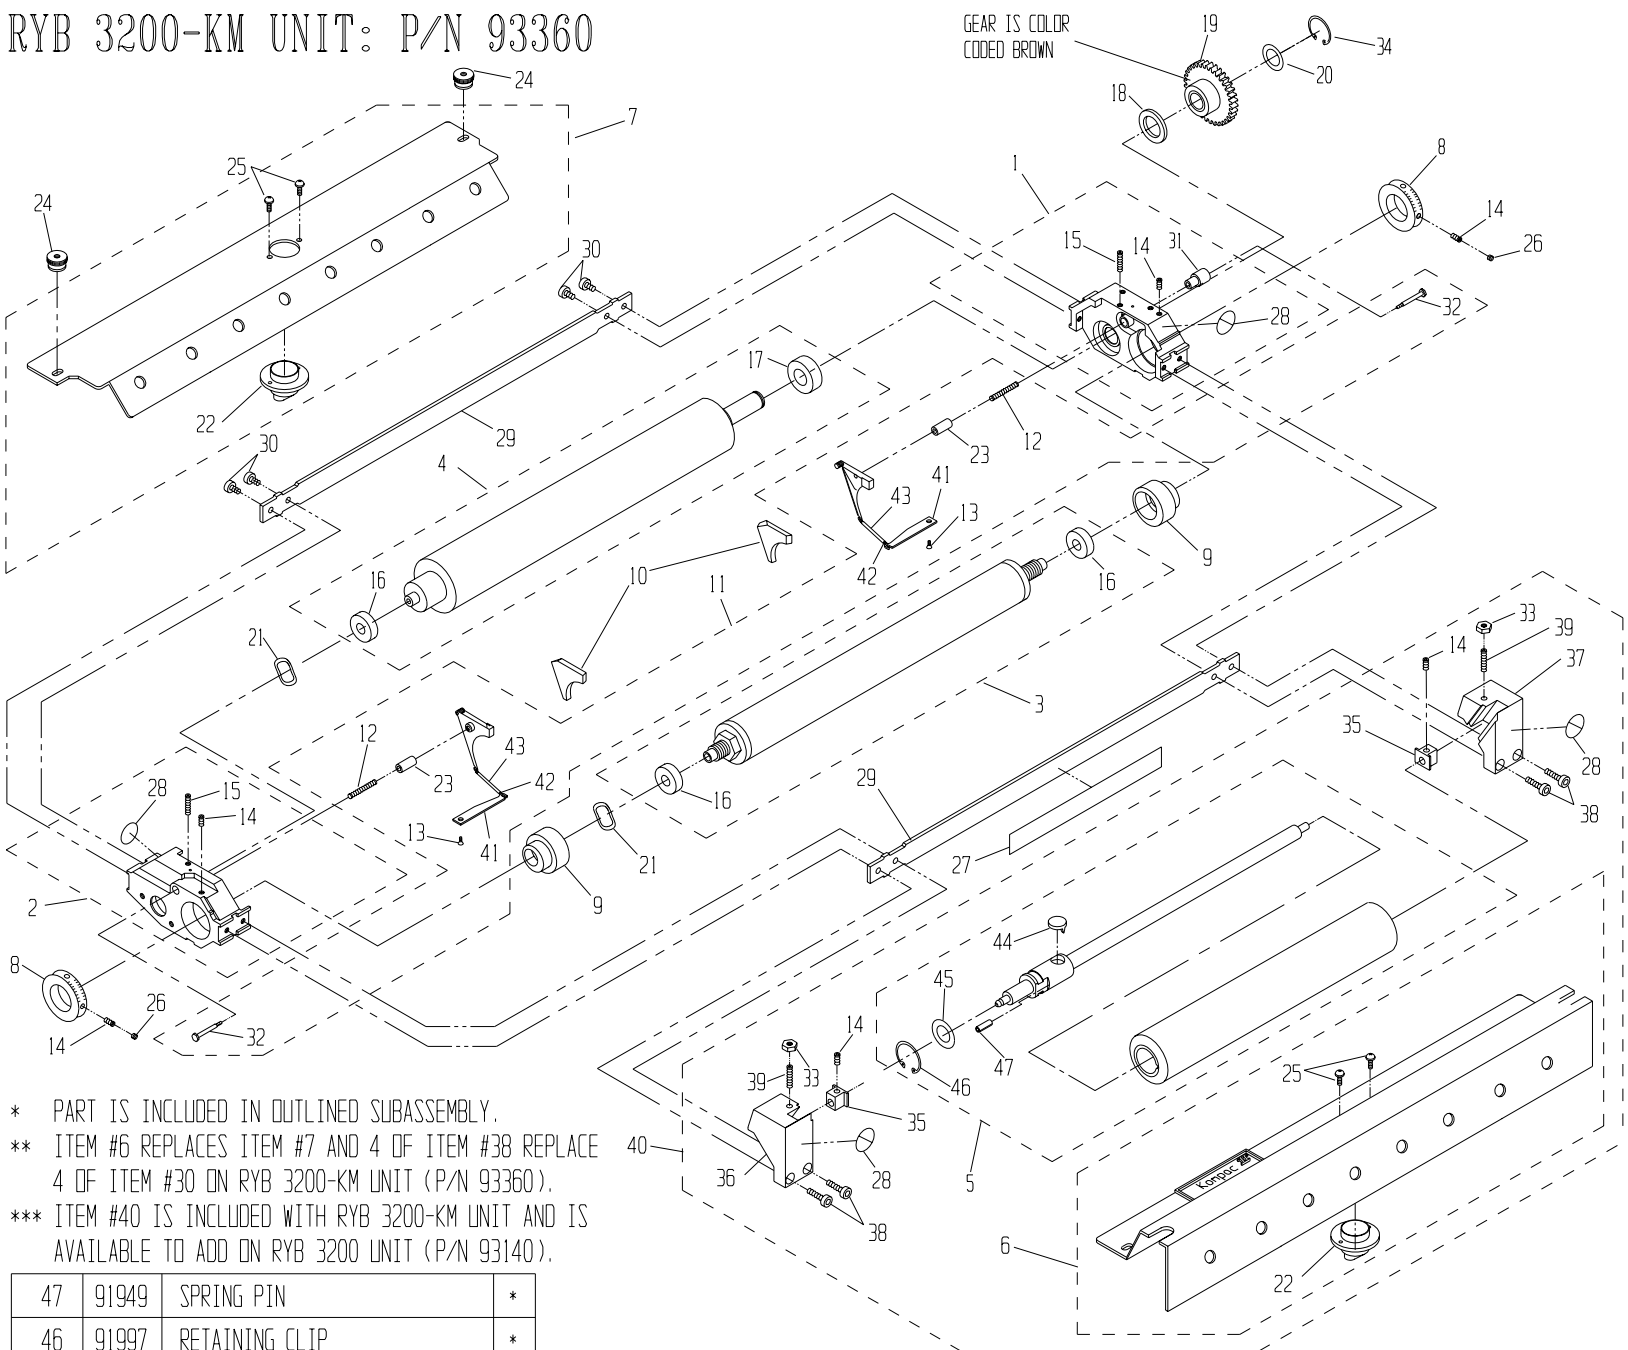

**MODEL : RYB-3200**

PARTS CATALOG # 90214

REV.D

RYB 3200 UNIT: P/N 93140

RYB 3200-KM UNIT: P/N 93360

PARTS CATALOG #90214 REV D

\* PART IS INCLUDED IN OUTLINED SUBASSEMBLY.  
 \*\* ITEM #6 REPLACES ITEM #7 AND 4 OF ITEM #38 REPLACE 4 OF ITEM #30 ON RYB 3200-KM UNIT (P/N 93360).  
 \*\*\* ITEM #40 IS INCLUDED WITH RYB 3200-KM UNIT AND IS AVAILABLE TO ADD ON RYB 3200 UNIT (P/N 93140).

47	91949	SPRING PIN	*
46	91997	RETAINING CLIP	*
45	91965	WASHER	*
44	91111	DRIVE SHAFT FOLLOWER	*
43	92259	SPRING COVER	*
42	92236	BACKING PLATE TAB SPRING	*
41	92234	BACKING PLATE TAB	*
40	96540	KOLDIMATE MODEL 40	***
39	91851	#10-32 X 1" SET SCREW	2
38	91829	#10-24 X 11/16 SDC HD SCREW	4**
37	91017	R.H. OSC. END BLOCK	1
36	91018	L.H. OSC. END BLOCK	1
35	91219	ALIGNMENT BLOCK	2
34	91662	RETAINING RING (12 MM)	1
33	91982	#10-32 NUT	2
32	92303	SHOULDER SCREW	*
31	92208	PLUG	*
ITEM#	PART #	DESCRIPTION	QTY

30	91818	#10-24 X 3/8 SDC HD SCREW	8**
29	92499	12 11/32" TIE BAR	2
28	92601	INWARD NIP SYMBOL	2*
27	92494	WARNING STICKER	1
26	91810	#10-24 X 1/8 SLOT SET SCW	2
25	91806	#6-32 X 3/8 PHILLIPS HD SCW	*
24	92691	COVER NUT	2
23	92304	GUIDE PIN	*
22	92604	NOZZLE	*
21	92491	WAVE WASHER	2
20	91966	WASHER	1
19	92880	GEAR CLUTCH ASSY, RYB 3200	1
18	93943	OUTSIDE THRUST WASHER	1
17	92586	BEARING	*
16	92401	BEARING	*
ITEM#	PART #	DESCRIPTION	QTY