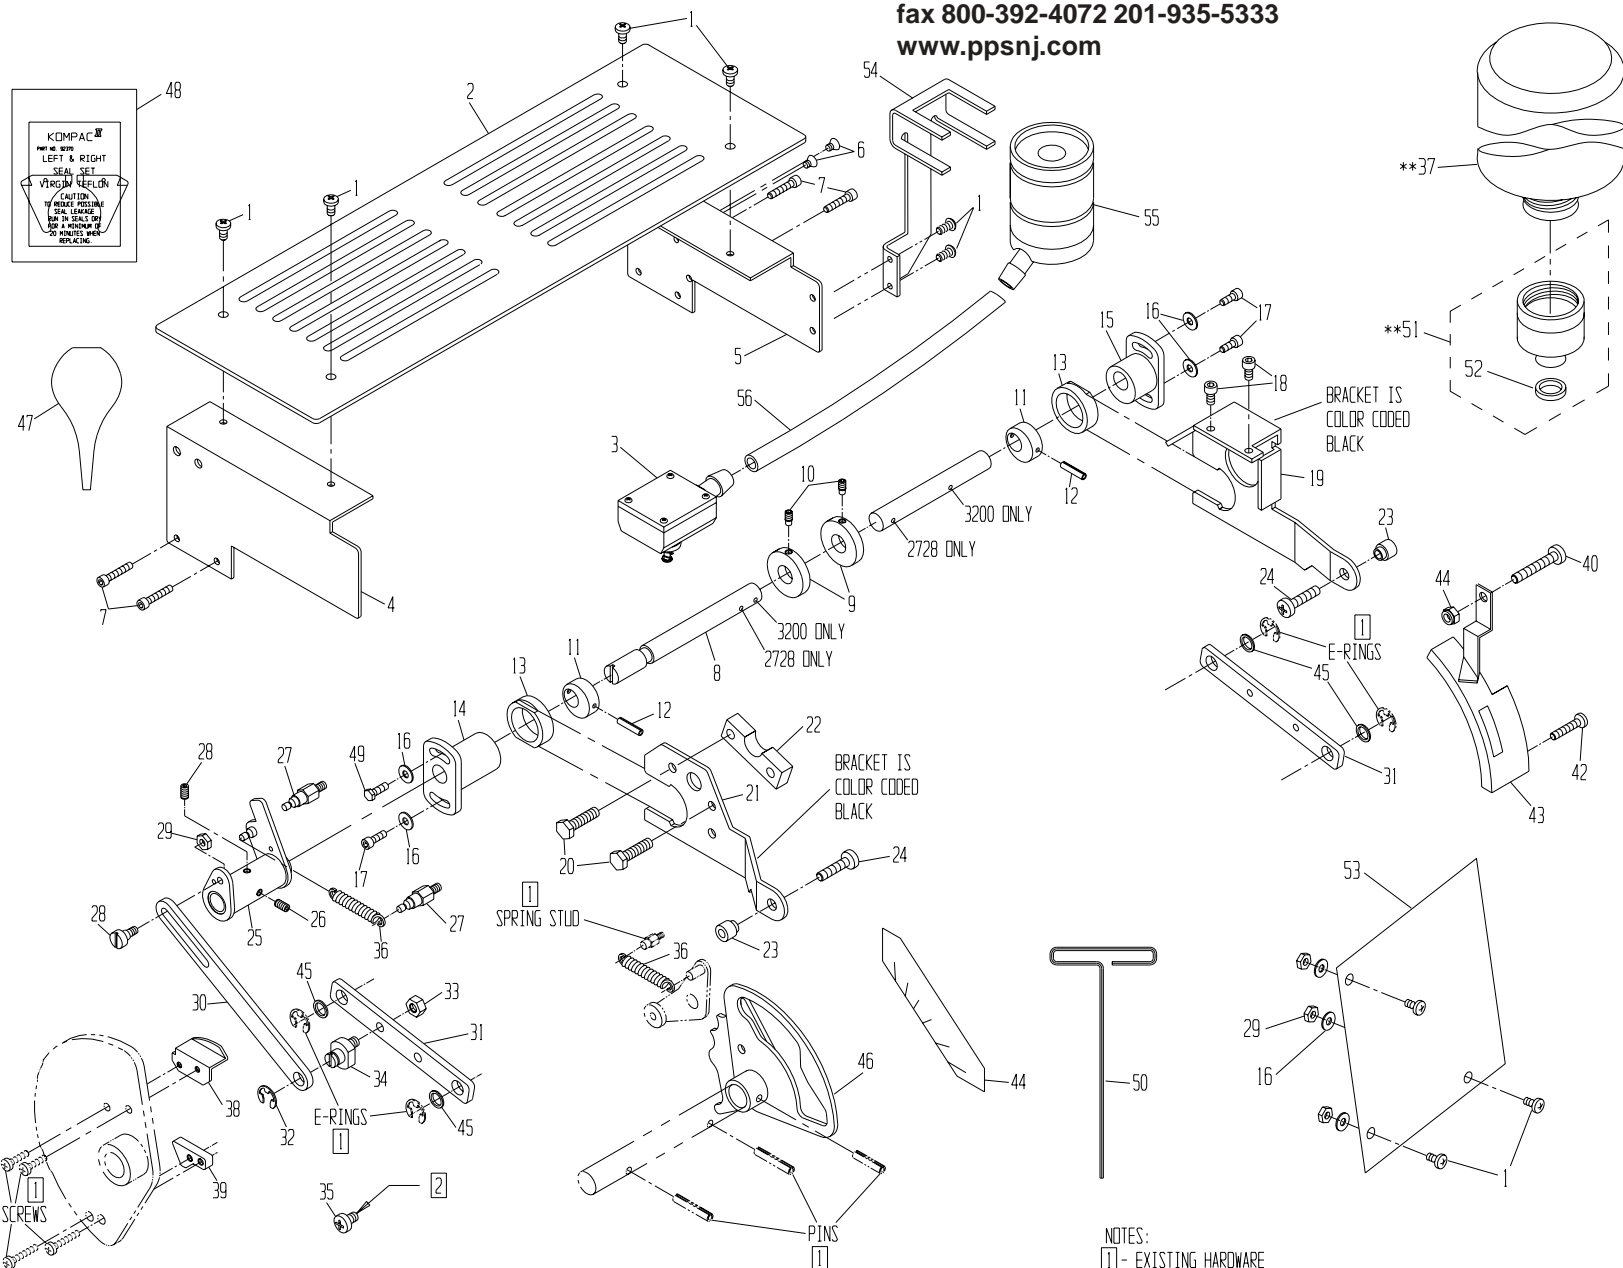

RYB 3200 BRACKET KIT: P/N 94070

PRINTERS PARTS
800-543-1117 201-935-9595
fax 800-392-4072 201-935-5333
www.ppsnj.com

PARTS CATALOG #90214 REV D

* PART IS INCLUDED IN OUTLINED SUB-ASSEMBLY.
** PART IS NOT INCLUDED WITH BRACKET KIT P/N 94070

NOTES:
1 - EXISTING HARDWARE
2 - THIS SCREW REPLACES LONGER EXISTING SCREW ON OPERATOR SIDE INNER PANEL

56.	92756	1/2" I.D. VINYL TUBING	1
55.	92740	BOTTLE VALVE ASSY	1
54.	94999	BRACKET , BOTTLE	1
53.	93988	GUARD, SAFETY	1
52.	92765	O-RING	*
51.	92760	DISPENSING VALVE ASSY	**
50.	90755	3/32 HEX T-WRENCH	1
49.	91832	10-32 X 1/2 HEX HEAD SCREW	1
48.	92370	TEFLON SEAL SET	1
47.	92778	KOMPAC SYRINGE	1
46.	93950	SINGLE LEVER CAM	1
45.	91956	.400 ID SPACER WASHER	4
44.	93986	OPERATION LABEL	1
43.	93982	GEAR GUARD ASSEMBLY	1
42.	91883	M5x.8x25mm PHIL ROUND HD SCR	1
41.	91973	M6X1 NUT (LOCK)	1
40.	91882	M6x1x35mm PHIL ROUND HD SCREW	1
39.	93956	RYOBI CYLINDER LATCH	1

38.	93957	RYOBI MICRO SWITCH CAM	1
37.	92771	CALIBRATED BOTTLE	**
36.	93669	EXTENSION SPRING	2
35.	91886	M6x10mm PHIL ROUND HEAD SCREW	1
34.	94066	RYOBI LINK BRACKET ECCENTRIC	1
33.	91971	1/4-28 LOCK NUT	1
32.	91995	3/8 E-RING	1
31.	93941	RYOBI FORM LINK	2
30.	94057	ACTUATING LINK	1
29.	91969	10-32 LOCK NUT	4
28.	91794	1/4x1/4 SHOULDER SCREW	1
27.	94053	STOP PIN (RYOBI)	2
26.	91852	10-32x3/8 CLIP SET SCREW	2
25.	94060	STOP ASSEMBLY	1
24.	91881	M6x1x25mm PHIL ROUND HD SCREW	2
23.	93980	BRACKET BUSHINGS	2
22.	93653	END FRAME SPACER	1
21.	94071	RYB 3200 LH MOUNTING BRACKET	1
20.	91869	1/4-20x1 HEX HEAD SCREW	2

19.	94072	RYB 3200 RH MOUNTING BRACKET	1
18.	91818	10-24x3/8 CAP SCREW	2
17.	91842	10-32x1/2 CAP SCREW	3
16.	91955	3/16 ID WASHER	7
15.	94058	ECCENTRIC BUSHING NON-OP SIDE	1
14.	94059	ECCENTRIC BUSHING OP SIDE	1
13.	94054	RYOBI BRACKET BUSHING	2
12.	94067	5/32x7/8 ROLL PIN	2
11.	94056	ECCENTRIC COLLAR	2
10.	91871	10-32x3/8 BRASS TIP SET SCREW	2
9.	94055	LOCKING COLLAR	2
8.	94064	2728/3200 OPERATION SHAFT	1
7.	91846	10-32x7/8 CAP SCREW	4
6.	91837	8-32x1/4 FLAT HEAD SCREW	2
5.	93974	R.H. SAFETY COVER BRACKET	1
4.	93975	L.H. SAFETY COVER BRACKET	1
3.	92750	ADAPTER BASE ASSY	1
2.	93917	GUARD, PLATE, 3200-W	1
1.	91840	10-32x3/8 BUTTON HEAD SCREW	9

ITEM	PART NO	DESCRIPTION	QTY

ITEM	PART NO	DESCRIPTION	QTY

ITEM	PART NO	DESCRIPTION	QTY