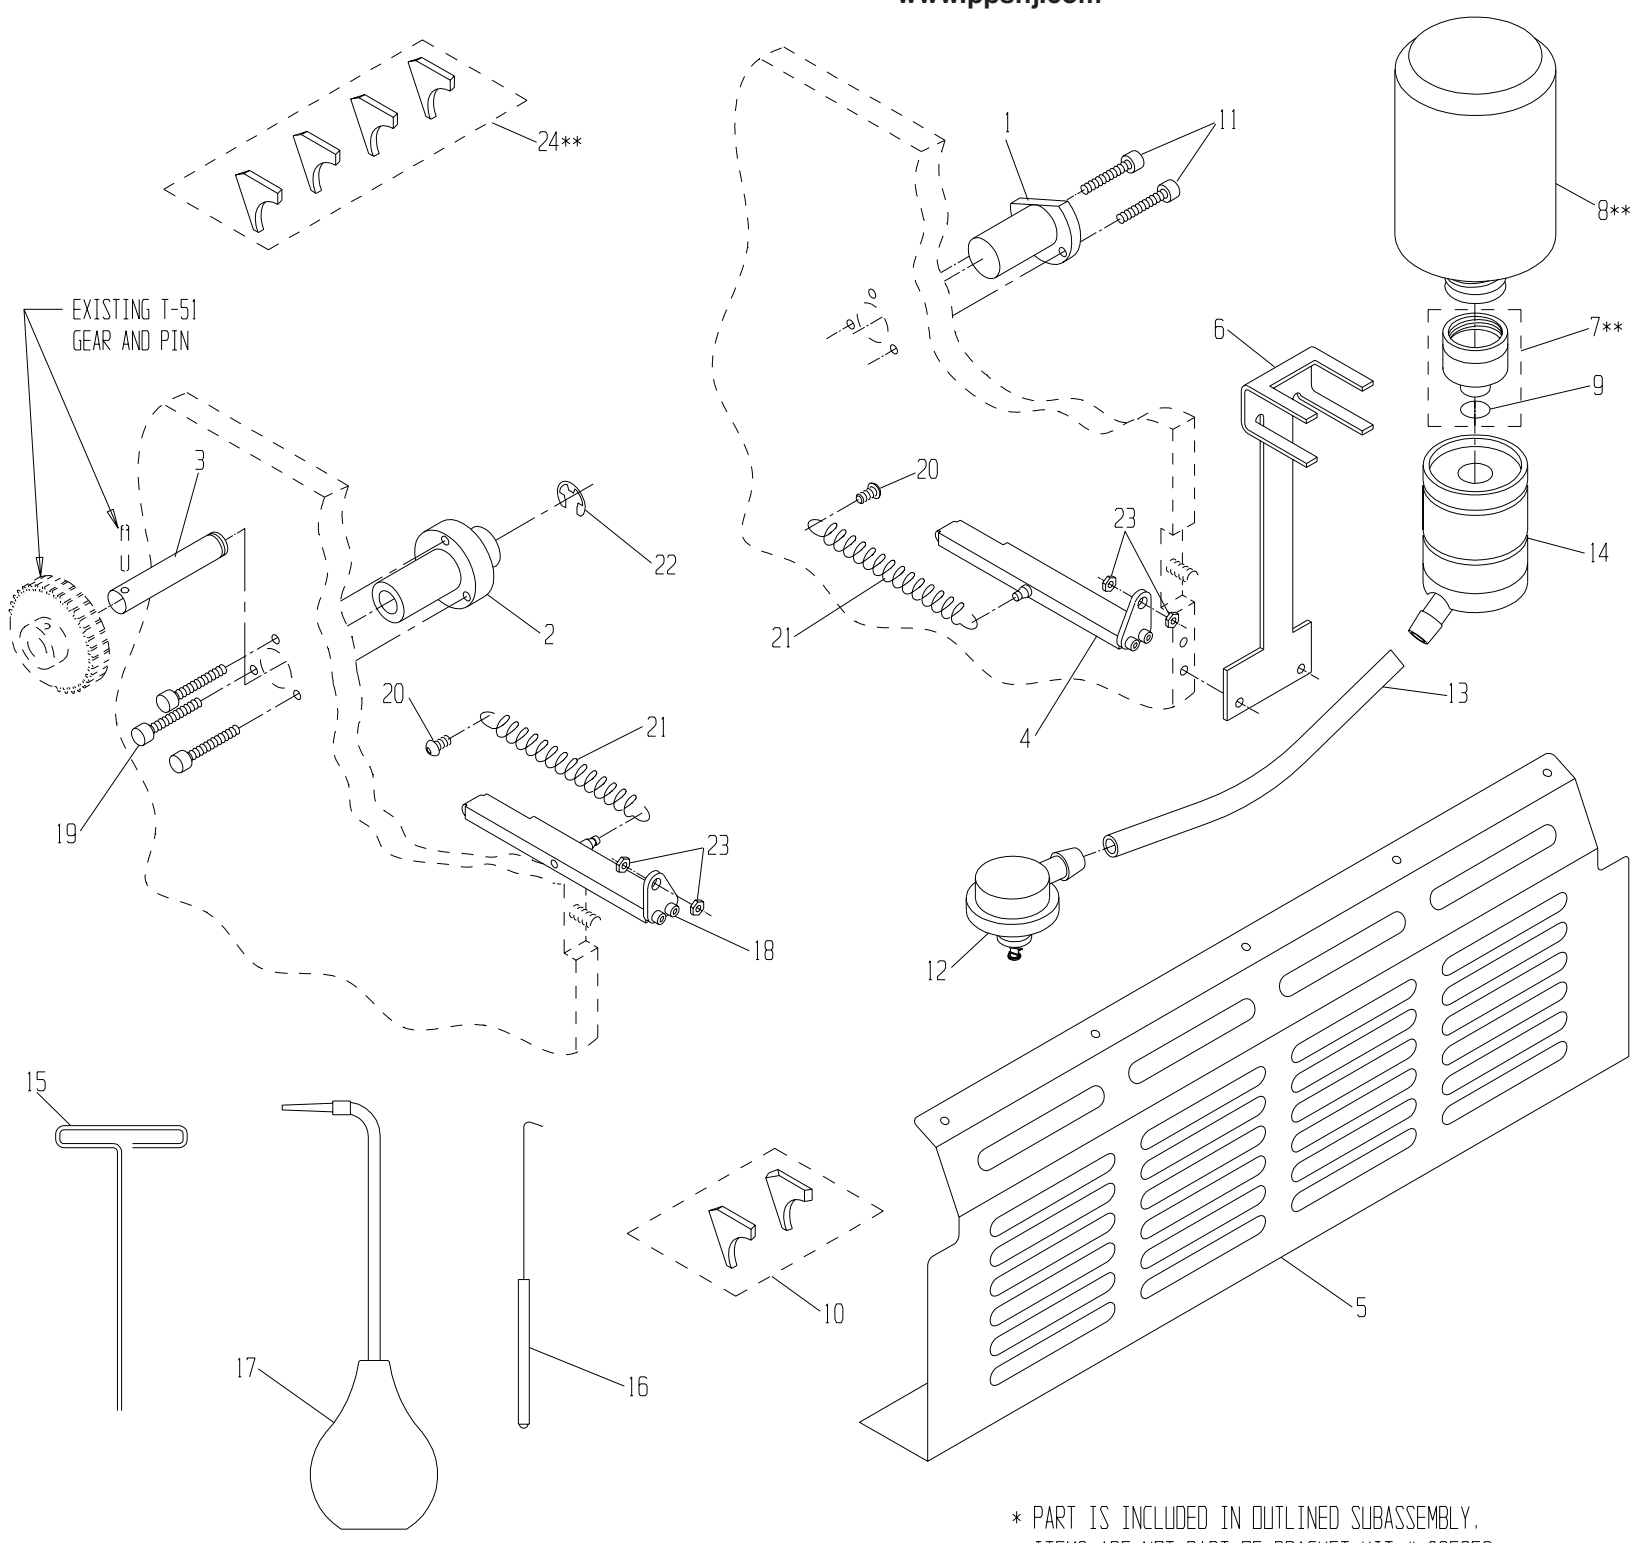

* PART IS INCLUDED IN OUTLINED SUBASSEMBLY.
 ** ITEMS ARE NOT PART OF BRACKET KIT # 095859.

24	094990	FELT CLEANING SEALS (4)	1
23	091932	NUT, JAM 1/4-20	4
22	091934	E-RING, 7/16	1
21	095837	SPRING, EXTENSION	2
20	091819	SCREW, #10-24 x 1/2 BUT HD	2
19	091828	SCREW, #10-24 x 1 SDC HD	3
18	095824	ASSY, ADJUSTING L.H.	1
17	092779	ASSY, SYRINGE, LG NECK	1
ITEM#	PART #	DESCRIPTION	QTY

16	092787	HOOK	1
15	090755	3/32" T- WRENCH	1
14	092740	BOTTLE VALVE ASSY	1
13	092756	1/2" I.D. VINYL TUBING	1
12	092750	ADAPTER BASE ASSY	1
11	091868	SCREW, 1/4-20 x 3/4 SDC HD	2
10	092370	SEAL SET (L & R)	1
9	092765	O-RING	*
ITEM#	PART #	DESCRIPTION	QTY

RYB 32-ST UNIT: P/N 095904

GEAR IS COLOR CODED BROWN

PARTS CATALOG #095902 REV D

51	091816	#10-24 x 3/8 LG BUT HD SCREW	2
50	095828	DRIP TRAY, 9899	1
49	091662	12mm RETAINING RING	1
48	091966	STEEL WASHER	2
47	091888	M5 x 5mm SET SCREW	2
46	091262	SHAFT ASSY S.S.	*
45	095854	STICKER, I.D.	1
44	091877	SCREW, 1/4-28 x 1.1/4 SOC HD	2
43	094342	SPRING HOUSING	2
42	091970	NUT 1/4-28	2
41	094343	OSCILLATOR POST	2
40	092259	SPRING COVER	*
39	092236	TAB SPRING	*
38	092234	TAB	*
37	094997	BRACKET, NOZZLE	*
36	092586	BEARING	*
35	091949	SPRING PIN	*
34	091997	OSC. RETAINING CLIP	*
33	091965	OSC. RETAINING WASHER	*
ITEM#	PART #	DESCRIPTION	QTY

* PART IS INCLUDED IN OUTLINED SUBASSEMBLY.
 ** DRIP TRAY AND SCREWS (ITEMS 50 & 51)
 ARE NOT SHOWN.

15	091813	#10-24 X 1/2 SET SCREW	2
14	091811	#10-24 X 1/4 SET SCREW	2
13	091802	#3-48 X 1/4 FLAT HD SCREW	*
12	092238	COMPRESSION SPRING	*
11	092290	BACKING PLATE KIT (L & R)	1
10	092370	SEAL SET (L & R)	1
9	092291	ECCENTRIC	2
8	092612	METERING GAUGE	2
7	095698	SPRING, COMPRESSION	2
6	091908	WASHER, SPACER	2
5	095848	TIE PLATE	1
4	098750	BRACKET NOZZLE ASSEMBLY	1
3	094326	ALIGNMENT BLOCK	2
2	095918	ASSY, END FRAME, L.H.	1
1	095919	ASSY, END FRAME, R.H.	1
ITEM#	PART #	DESCRIPTION	QTY