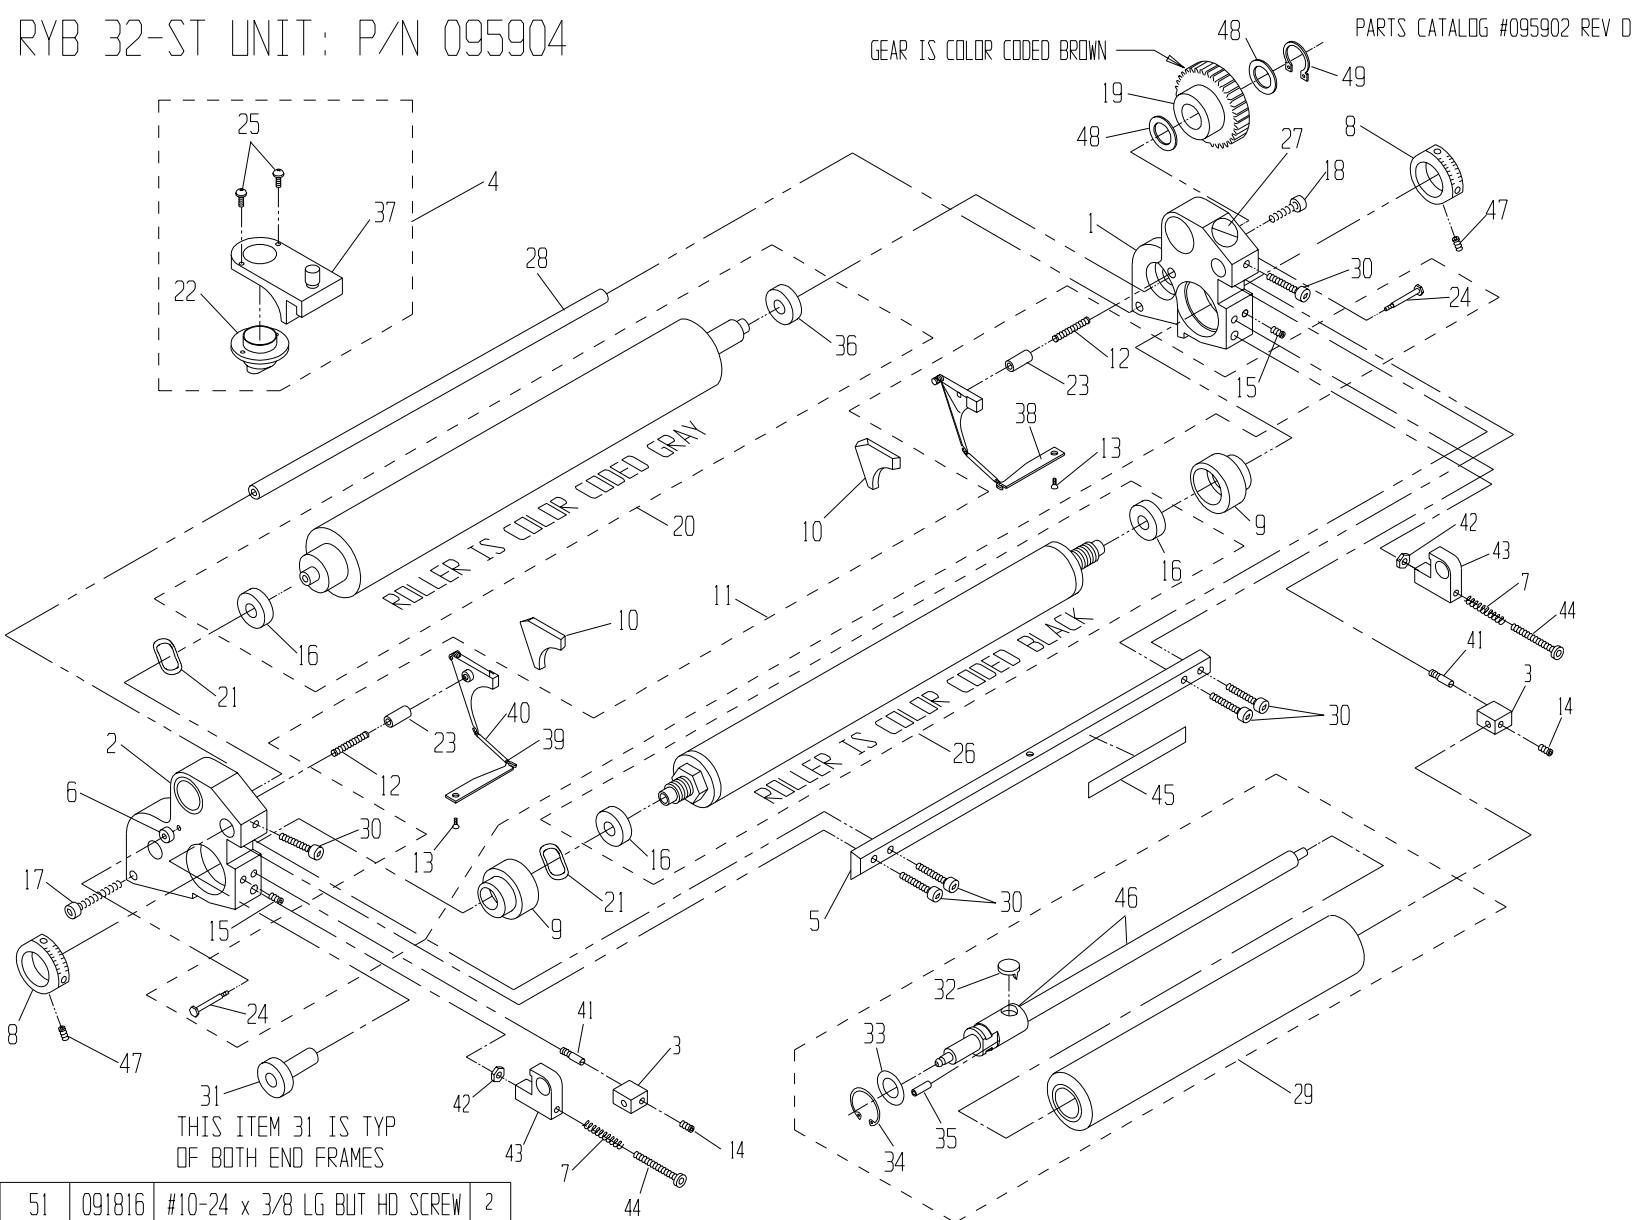

* PART IS INCLUDED IN OUTLINED SUBASSEMBLY.
 ** ITEMS ARE NOT PART OF BRACKET KIT # 095859.

24	094990	FELT CLEANING SEALS (4)	1
23	091932	NUT, JAM 1/4-20	4
22	091934	E-RING, 7/16	1
21	095837	SPRING, EXTENSION	2
20	091819	SCREW, #10-24 x 1/2 BUT HD	2
19	091828	SCREW, #10-24 x 1 SDC HD	3
18	095824	ASSY, ADJUSTING L.H.	1
17	092779	ASSY, SYRINGE, LG NECK	1
ITEM#	PART #	DESCRIPTION	QTY

16	092787	HOOK	1
15	090755	3/32" T- WRENCH	1
14	092740	BOTTLE VALVE ASSY	1
13	092756	1/2" I.D. VINYL TUBING	1
12	092750	ADAPTER BASE ASSY	1
11	091868	SCREW, 1/4-20 x 3/4 SDC HD	2
10	092370	SEAL SET (L & R)	1
9	092765	O-RING	*
ITEM#	PART #	DESCRIPTION	QTY

RYB 32-ST UNIT: P/N 095904

GEAR IS COLOR CODED BROWN

PARTS CATALOG #095902 REV D

51	091816	#10-24 x 3/8 LG BUT HD SCREW	2
50	095828	DRIP TRAY, 9899	1
49	091662	12mm RETAINING RING	1
48	091966	STEEL WASHER	2
47	091888	M5 x 5mm SET SCREW	2
46	091262	SHAFT ASSY S.S.	*
45	095854	STICKER, I.D.	1
44	091877	SCREW, 1/4-28 x 1.1/4 SOC HD	2
43	094342	SPRING HOUSING	2
42	091970	NUT 1/4-28	2
41	094343	OSCILLATOR POST	2
40	092259	SPRING COVER	*
39	092236	TAB SPRING	*
38	092234	TAB	*
37	094997	BRACKET, NOZZLE	*
36	092586	BEARING	*
35	091949	SPRING PIN	*
34	091997	OSC. RETAINING CLIP	*
33	091965	OSC. RETAINING WASHER	*
ITEM#	PART #	DESCRIPTION	QTY

* PART IS INCLUDED IN OUTLINED SUBASSEMBLY.
 ** DRIP TRAY AND SCREWS (ITEMS 50 & 51)
 ARE NOT SHOWN.

15	091813	#10-24 X 1/2 SET SCREW	2
14	091811	#10-24 X 1/4 SET SCREW	2
13	091802	#3-48 X 1/4 FLAT HD SCREW	*
12	092238	COMPRESSION SPRING	*
11	092290	BACKING PLATE KIT (L & R)	1
10	092370	SEAL SET (L & R)	1
9	092291	ECCENTRIC	2
8	092612	METERING GAUGE	2
7	095698	SPRING, COMPRESSION	2
6	091908	WASHER, SPACER	2
5	095848	TIE PLATE	1
4	098750	BRACKET NOZZLE ASSEMBLY	1
3	094326	ALIGNMENT BLOCK	2
2	095918	ASSY, END FRAME, L.H.	1
1	095919	ASSY, END FRAME, R.H.	1
ITEM#	PART #	DESCRIPTION	QTY