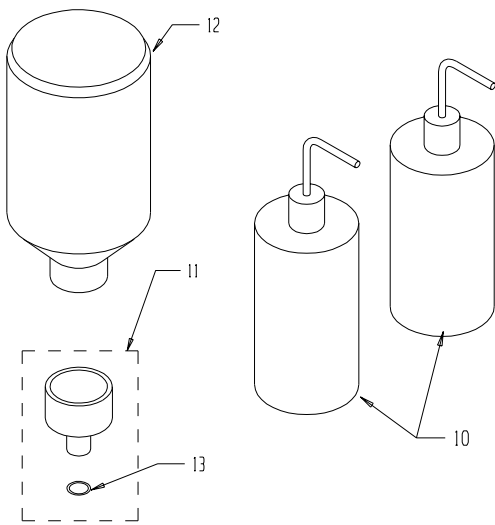

PRINTERS PARTS
800-543-1117 201-935-9595
fax 800-392-4072 201-935-5333
www.ppsnj.com