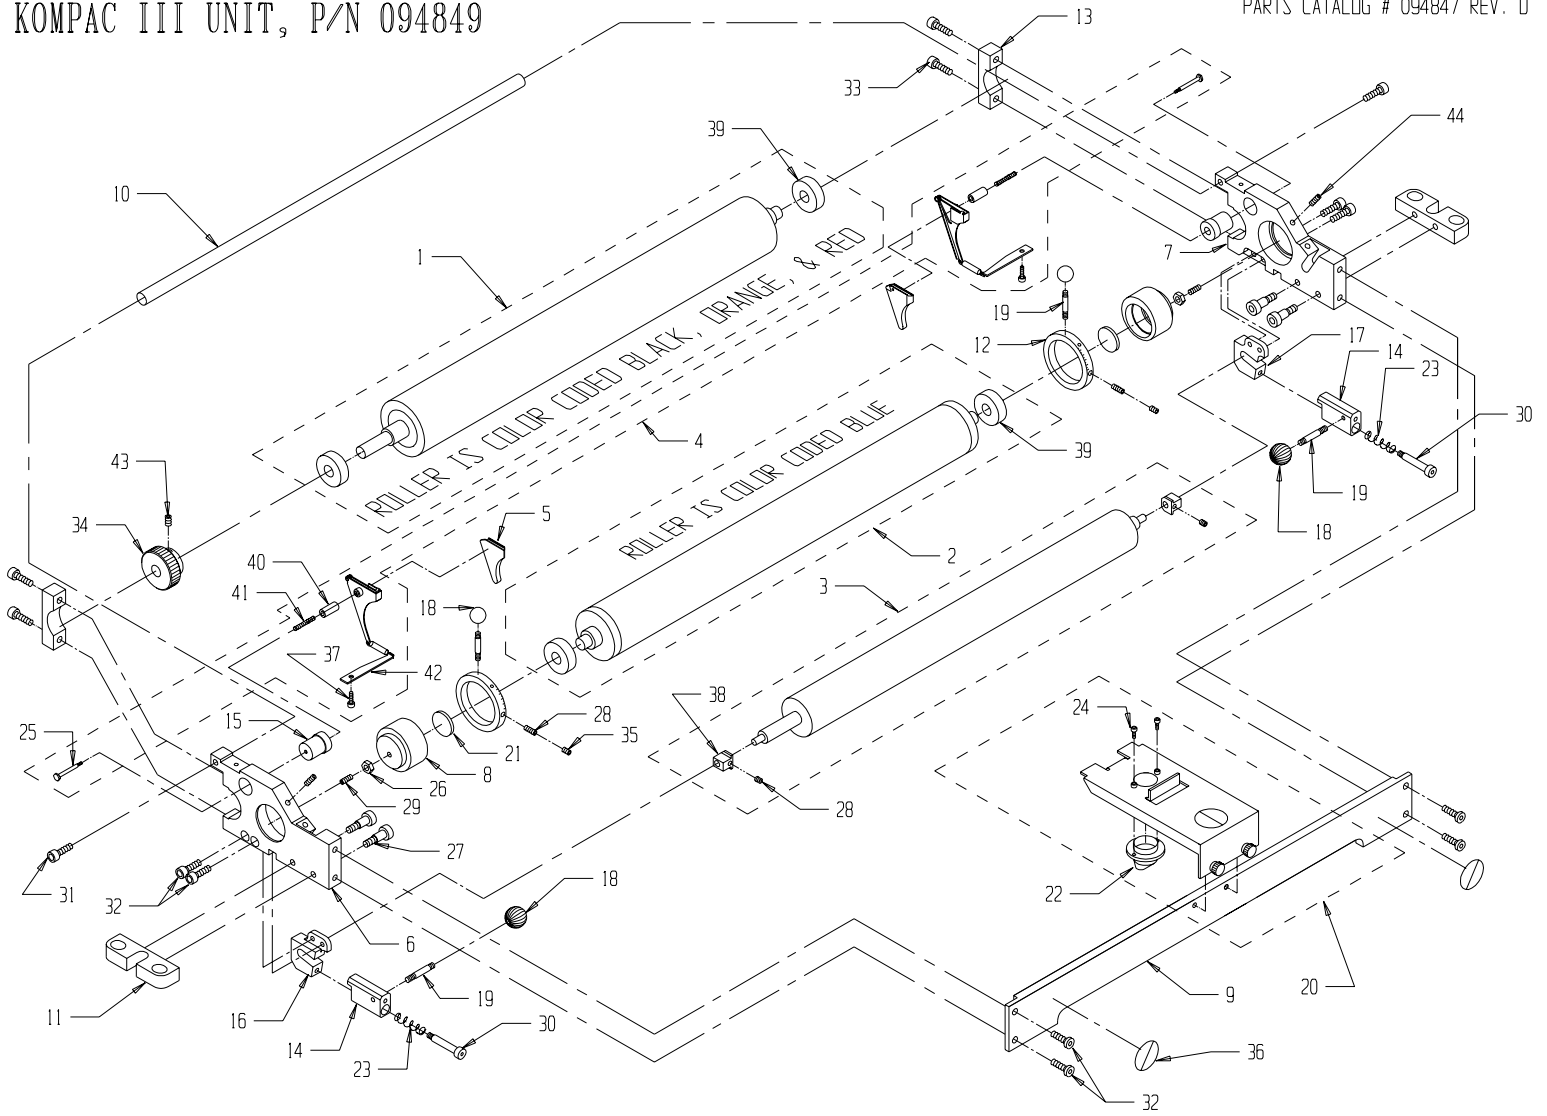

PRINTERS PARTS
800-543-1117 201-935-9595
fax 800-392-4072 201-935-5333
www.ppsnj.com

* ITEMS MARKED ARE PART OF AN OUTLINED SUBASSEMBLY

44.	091687	M5 X 8MM SET SCREW	2
43.	091700	M6 X 6mm SOCKET SET SCREW	1
42.	091406	SPRING PLATE, GT-46/52	*
41.	092242	COMPRESSION SPRING	*
40.	092304	GUIDE PIN	*
39.	092586	BEARING, ϕ 12 X ϕ 32 X 10	*
38.	092174	METRIC ALIGNMENT BLOCK	*
37.	091760	M4 X 10MM CAP SCREW	*
36.	092601	SAFETY STICKER	2
35.	091909	M5 X 4MM SET SCREW, SLOTTED	2
34.	094866	GEAR, KOMPAC	1
33.	091761	M6 X 18MM CAP SCREW	4
32.	091773	M6 X 12 CAP SCREW	8
31.	091711	ϕ 6MM X 16MM SHOULDER SCREW	2
ITEM	PART NO.	DESCRIPTION	QTY.

30.	091708	ϕ 6MM X 30MM SHOULDER SCREW	2
29.	091703	M5 X 12MM SET SCREW	2
28.	091888	M5 X 5MM SET SCREW	2*
27.	091722	M8 X 16MM SHOULDER SCREW	4
26.	091752	M5 NUT	2
25.	092303	SHOULDER SCREW	*
24.	091907	SCREW, #6-32 X 3/6 PHIL PAN HD	*
23.	095698	COMPRESSION SPRING	2
22.	092604	NOZZLE	*
21.	091413	THRUST PLATE	2
20.	095650	NOZZLE BRACKET ASSEMBLY	1
19.	091417	THREADED STUD, SHORT	4
18.	092055	BALL KNOB	4
17.	091424	RETAINER, OSCILLATOR, RH	1
16.	091423	RETAINER, OSCILLATOR, LH	1
ITEM	PART NO.	DESCRIPTION	QTY.

PRINTERS PARTS
 800-543-1117 201-935-9595
 fax 800-392-4072 201-935-5333
 www.ppsnj.com

* ITEMS MARKED ARE PART OF AN OUTLINED SUBASSEMBLY

46.	090850	KIII SEAL SET	1
45.	092061	LOCTITE, 5ML	1
44.	090756	T-ALLEN KEY, 2.5mm	1
43.	090758	BALL END ALLEN KEY, 8mm	1
42.	091528	PLASTIC HOSE, Ø1/2"	1
41.	094886	SPACER, Ø.562 x Ø 1.00 x .472	1
40.	094870	SPACER, Ø.398 x Ø.625 x .315	2
39.	094880	ASSY, STRIPE ROD, RH	1
38.	092056	12mm CLUTCH BEARING	*
37.	094879	ASSY, STRIPE ROD, LH	1
36.	091783	WAVE WASHER, 35mm	1
35.	091547	NUT, HEX JAM, 3/8 - 24, SPECIAL	*
34.	091546	SET SCREW, NYLON, M4 X 6mm	*
33.	091700	M6 X 6mm SET SCREW	1
32.	091888	M5 X 5mm SET SCREW	2*
31.	091889	M5 X 10mm SET SCREW	2
ITEM	PART NO.	DESCRIPTION	QTY.