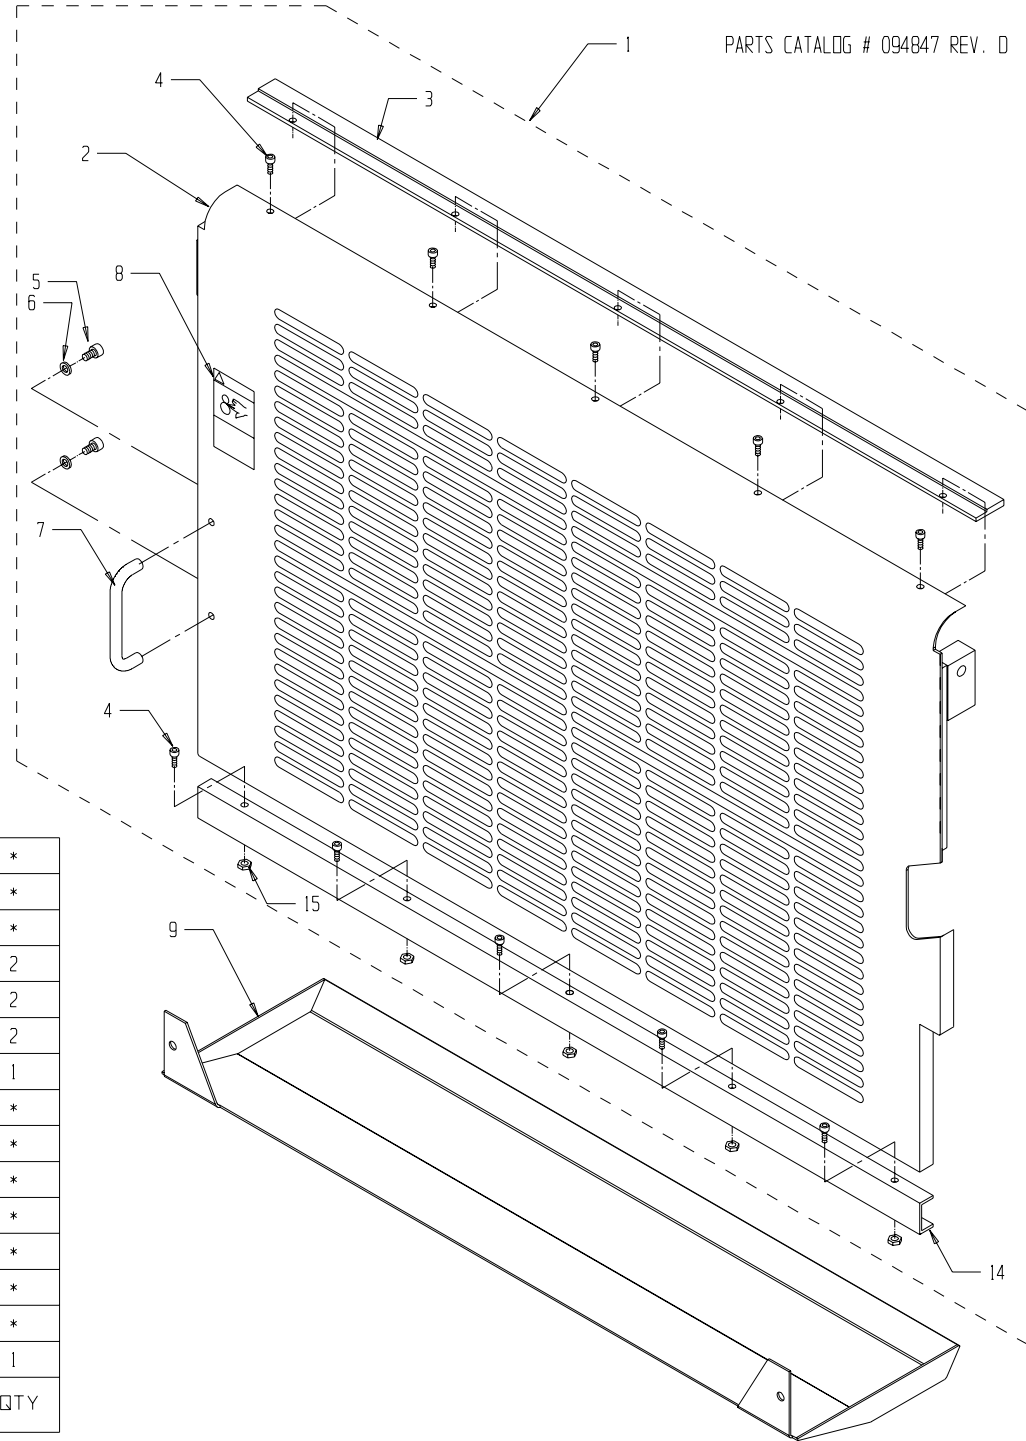

15	091599	NUT, LOCKING, M5 X .8	*
14	094885	GUARD, EXTENSION, OLD STYLE, RYB-52	*
13	092765	O-RING	*
12	092772	1/2 GALLON BOTTLE	2
11	092760	DISPENSING VALVE ASSY	2
10	092774	WASH UP BOTTLE, LONG NECK	2
9	094869	PAN, DRIP, RYB-52	1
8	098134	LABEL SAFETY GUARD	*
7	092077	PULL HANDLE	*
6	091978	WASHER, #10 FLAT	*
5	091845	SCREW, #10-32 X 3/8 CAP SCREW	*
4	091768	SCREW, M5 X 10mm, BUTTON HEAD	*
3	094873	GUARD, EXTENSION, NEW STYLE, RYB-52	*
2	094872	GUARD, SAFETY, RYB-52	*
1	094878	KIT, SAFETY GUARD, RYB-52	1
ITEM#	PART #	DESCRIPTION	QTY