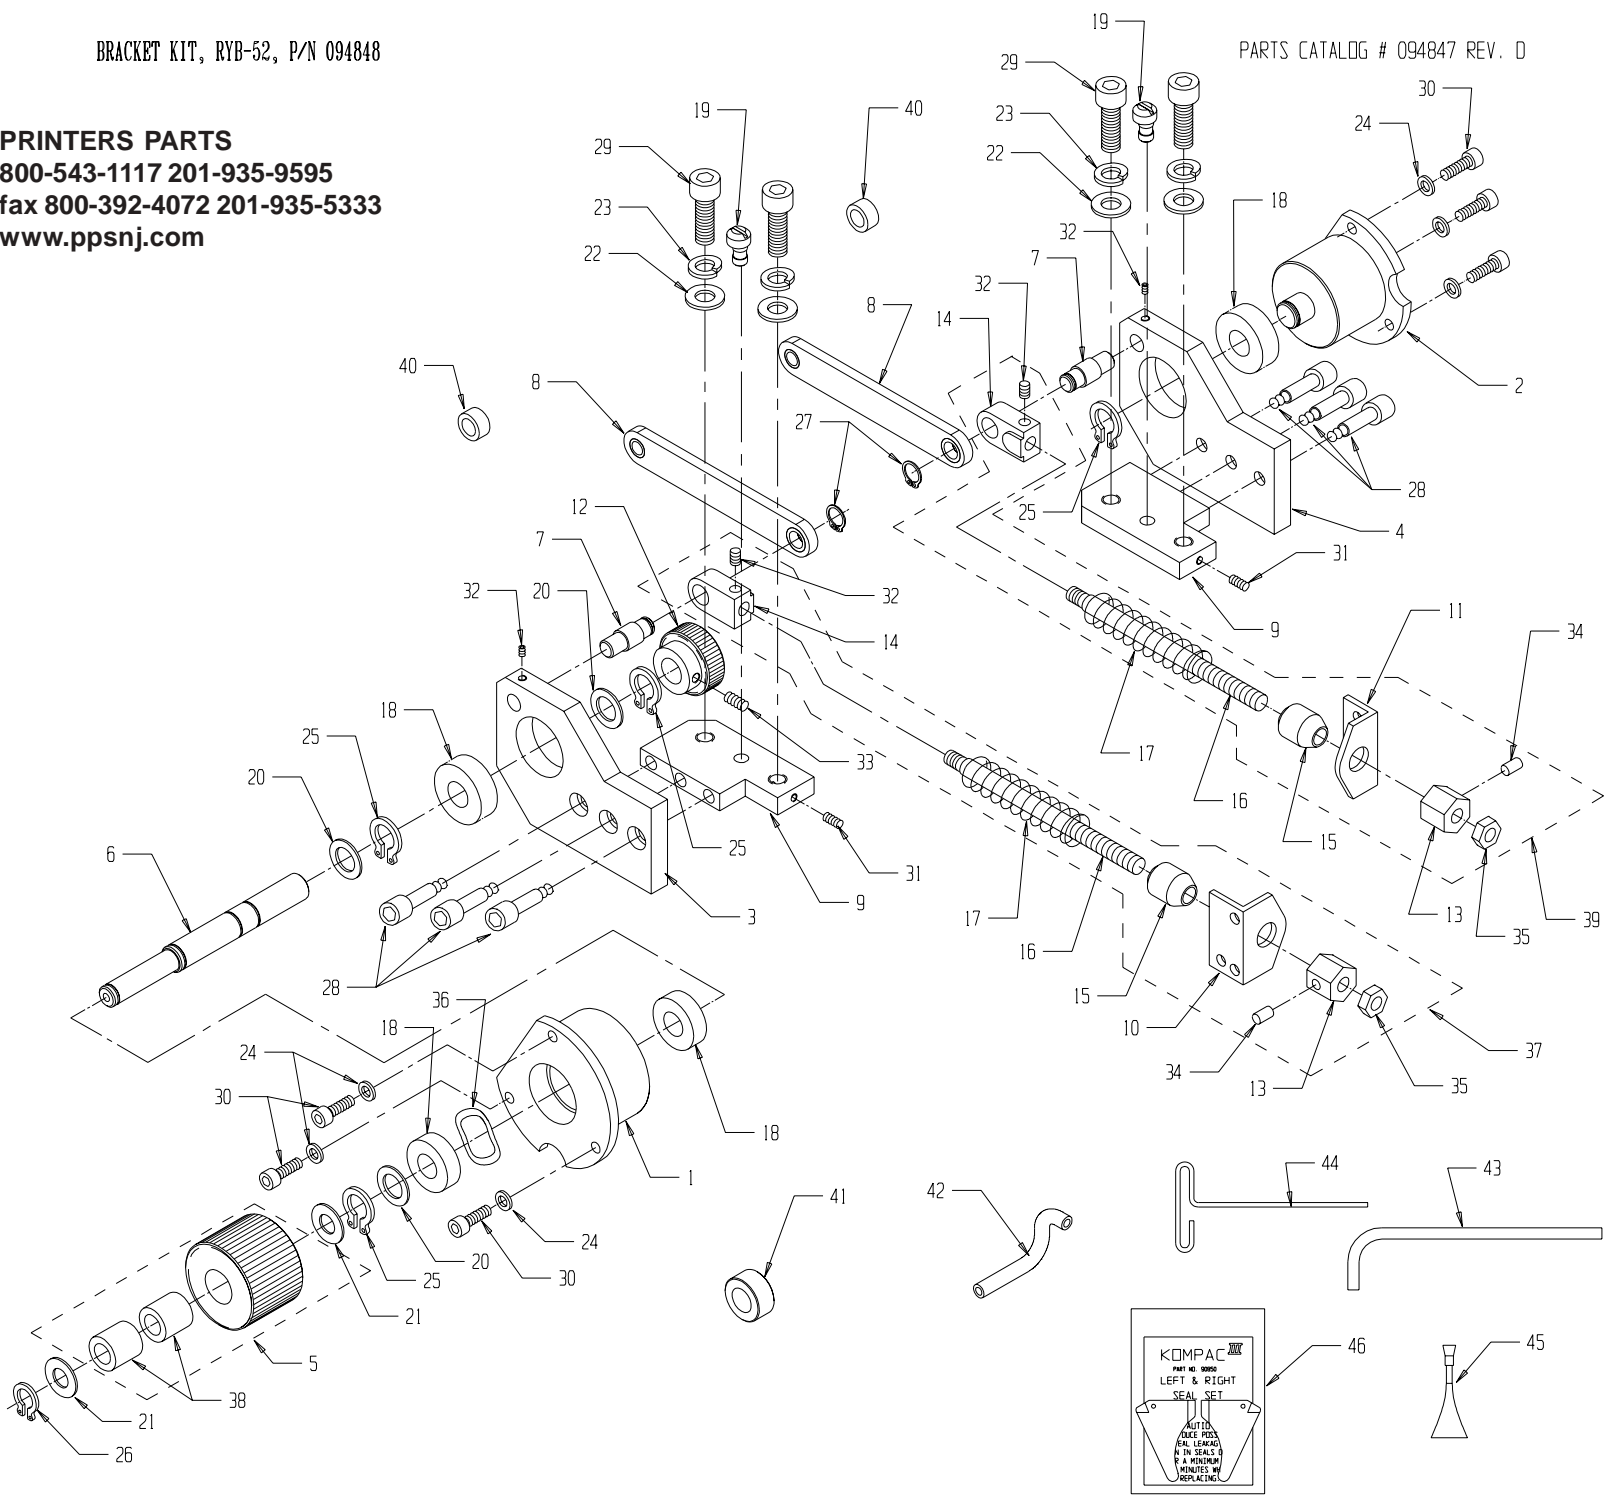

PRINTERS PARTS
800-543-1117 201-935-9595
fax 800-392-4072 201-935-5333
www.ppsnj.com

* ITEMS MARKED ARE PART OF AN OUTLINED SUBASSEMBLY

46.	090850	KIII SEAL SET	1
45.	092061	LOCTITE, 5ML	1
44.	090756	T-ALLEN KEY, 2.5mm	1
43.	090758	BALL END ALLEN KEY, 8mm	1
42.	091528	PLASTIC HOSE, Ø1/2"	1
41.	094886	SPACER, Ø.562 x Ø 1.00 x .472	1
40.	094870	SPACER, Ø.398 x Ø.625 x .315	2
39.	094880	ASSY, STRIPE ROD, RH	1
38.	092056	12mm CLUTCH BEARING	*
37.	094879	ASSY, STRIPE ROD, LH	1
36.	091783	WAVE WASHER, 35mm	1
35.	091547	NUT, HEX JAM, 3/8 - 24, SPECIAL	*
34.	091546	SET SCREW, NYLON, M4 X 6mm	*
33.	091700	M6 X 6mm SET SCREW	1
32.	091888	M5 X 5mm SET SCREW	2*
31.	091889	M5 X 10mm SET SCREW	2
ITEM	PART NO.	DESCRIPTION	QTY.

30.	091761	M6 X 18mm CAP SCREW	6
29.	091629	SCREW, M10 X 30mm SDC HD CAP	4
28.	091711	M6 x 16mm SHOULDER SCREW	6
27.	091665	10mm RETAINING RING	2
26.	091662	12mm RETAINING RING	1
25.	091993	RETAINING RING, 15mm EXTERNAL	4
24.	091637	WASHER, BELLEVILLE, .264 x .374	6
23.	091741	M10 SPLIT LOCK WASHER	4
22.	091976	M10 FLAT WASHER	4
21.	091966	SPACER WASHER, 12mm	2
20.	092019	SPACER, .906 x .603 x .02	3
19.	091511	ADJUSTMENT ECCENTRIC	2
18.	092083	BEARING, Ø35 x Ø15 x 11mm(6202)	4
17.	094887	SPRING, COMPRESSION	*
16.	094884	ROD, SPRING	*
ITEM	PART NO.	DESCRIPTION	QTY.

15.	098036	COLLAR, SPRING	*
14.	094868	UNION, PIVOT	*
13.	094867	NUT, ADJUSTMENT	*
12.	094865	GEAR, DRIVE	1
11.	094862	BRACKET, STRIPE ROD, RH	*
10.	094861	BRACKET, STRIPE ROD, LH	*
9.	094859	BLOCK, MOUNTING	2
8.	094858	LINK, ON/OFF, RYB-52	2
7.	094857	SHAFT, SUPPORT	2
6.	094856	SHAFT, DRIVE, RYB-52	1
5.	094860	ASSY, GEAR & CLUTCH	1
4.	094854	BRACKET, MOUNTING, RH, RYB-52	1
3.	094853	BRACKET, MOUNTING, LH, RYB-52	1
2.	094852	BUSHING, PIVOT, RYB-52	1
1.	094851	HOUSING, BEARING, RYB-52	1
ITEM	PART NO.	DESCRIPTION	QTY.