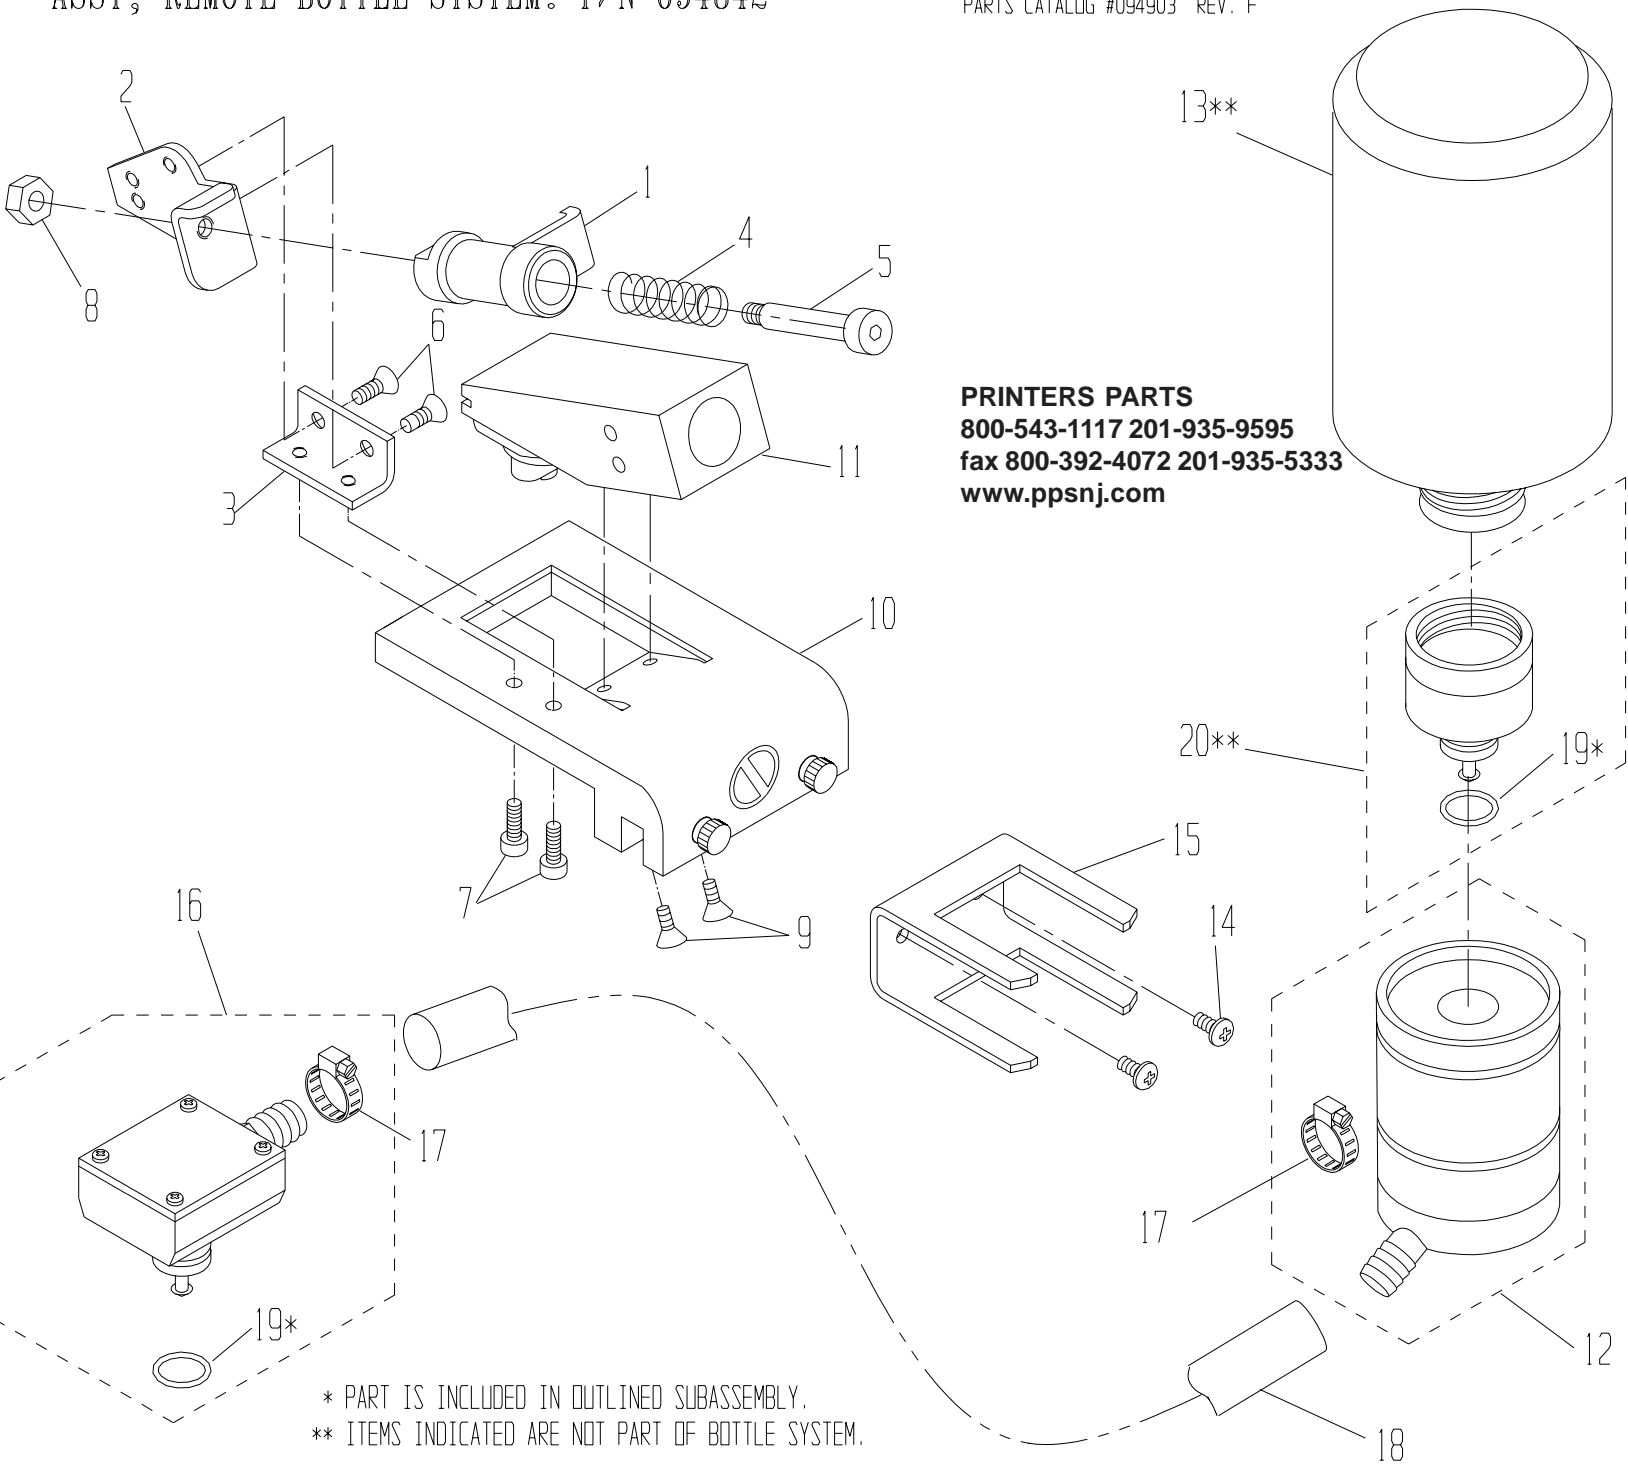

ASSY, REMOTE BOTTLE SYSTEM: P/N 094842

PARTS CATALOG #094903 REV. F

PRINTERS PARTS
800-543-1117 201-935-9595
fax 800-392-4072 201-935-5333
www.ppsnj.com

* PART IS INCLUDED IN OUTLINED SUBASSEMBLY.
** ITEMS INDICATED ARE NOT PART OF BOTTLE SYSTEM.

11	092700	NOZZLE ASSY	1
10	094844	BRACKET, NOZZLE, RYB 522	1
9	092003	#6 x 1/2 FLT HD PHILLIPS SCREW	2
8	091752	M5 HEX NUT	1
7	091691	M4 X 16mm, SOC HEAD CAP SCREW	2
6	091555	M4 X 6mm FL. HD. SOC SCREW	2
5	091708	M6 SHOULDER SCREW	1
4	094347	SPRING, COMPRESSION, .36 D.O.	1
3	098147	LATCH ANGLE BRACKET	1
2	098139	LATCH BRACKET	1
1	098138	NOZZLE LATCH	1
ITEM	PART NO.	DESCRIPTION	QTY.

20	092760	DISPENSING VALVE ASSY	1
19	092765	DISPENSING VALVE O-RING	*
18	092756	1/2" I.D. VINYL TUBING	1
17	091911	CLAMP, ADJUSTABLE, 1/4"-25/32"	*
16	092750	ADAPTER BASE ASSEMBLY	1
15	092749	BRACKET, BOTTLE, UNIVERSAL	1
14	091757	M5x10mm SOC HEAD CAP SCREW	2
13	092772	BOTTLE CALIBRATED, 1/2 GAL.	1
12	092740	BOTTLE VALVE ASSY	1
	PART #	DESCRIPTION	QTY.