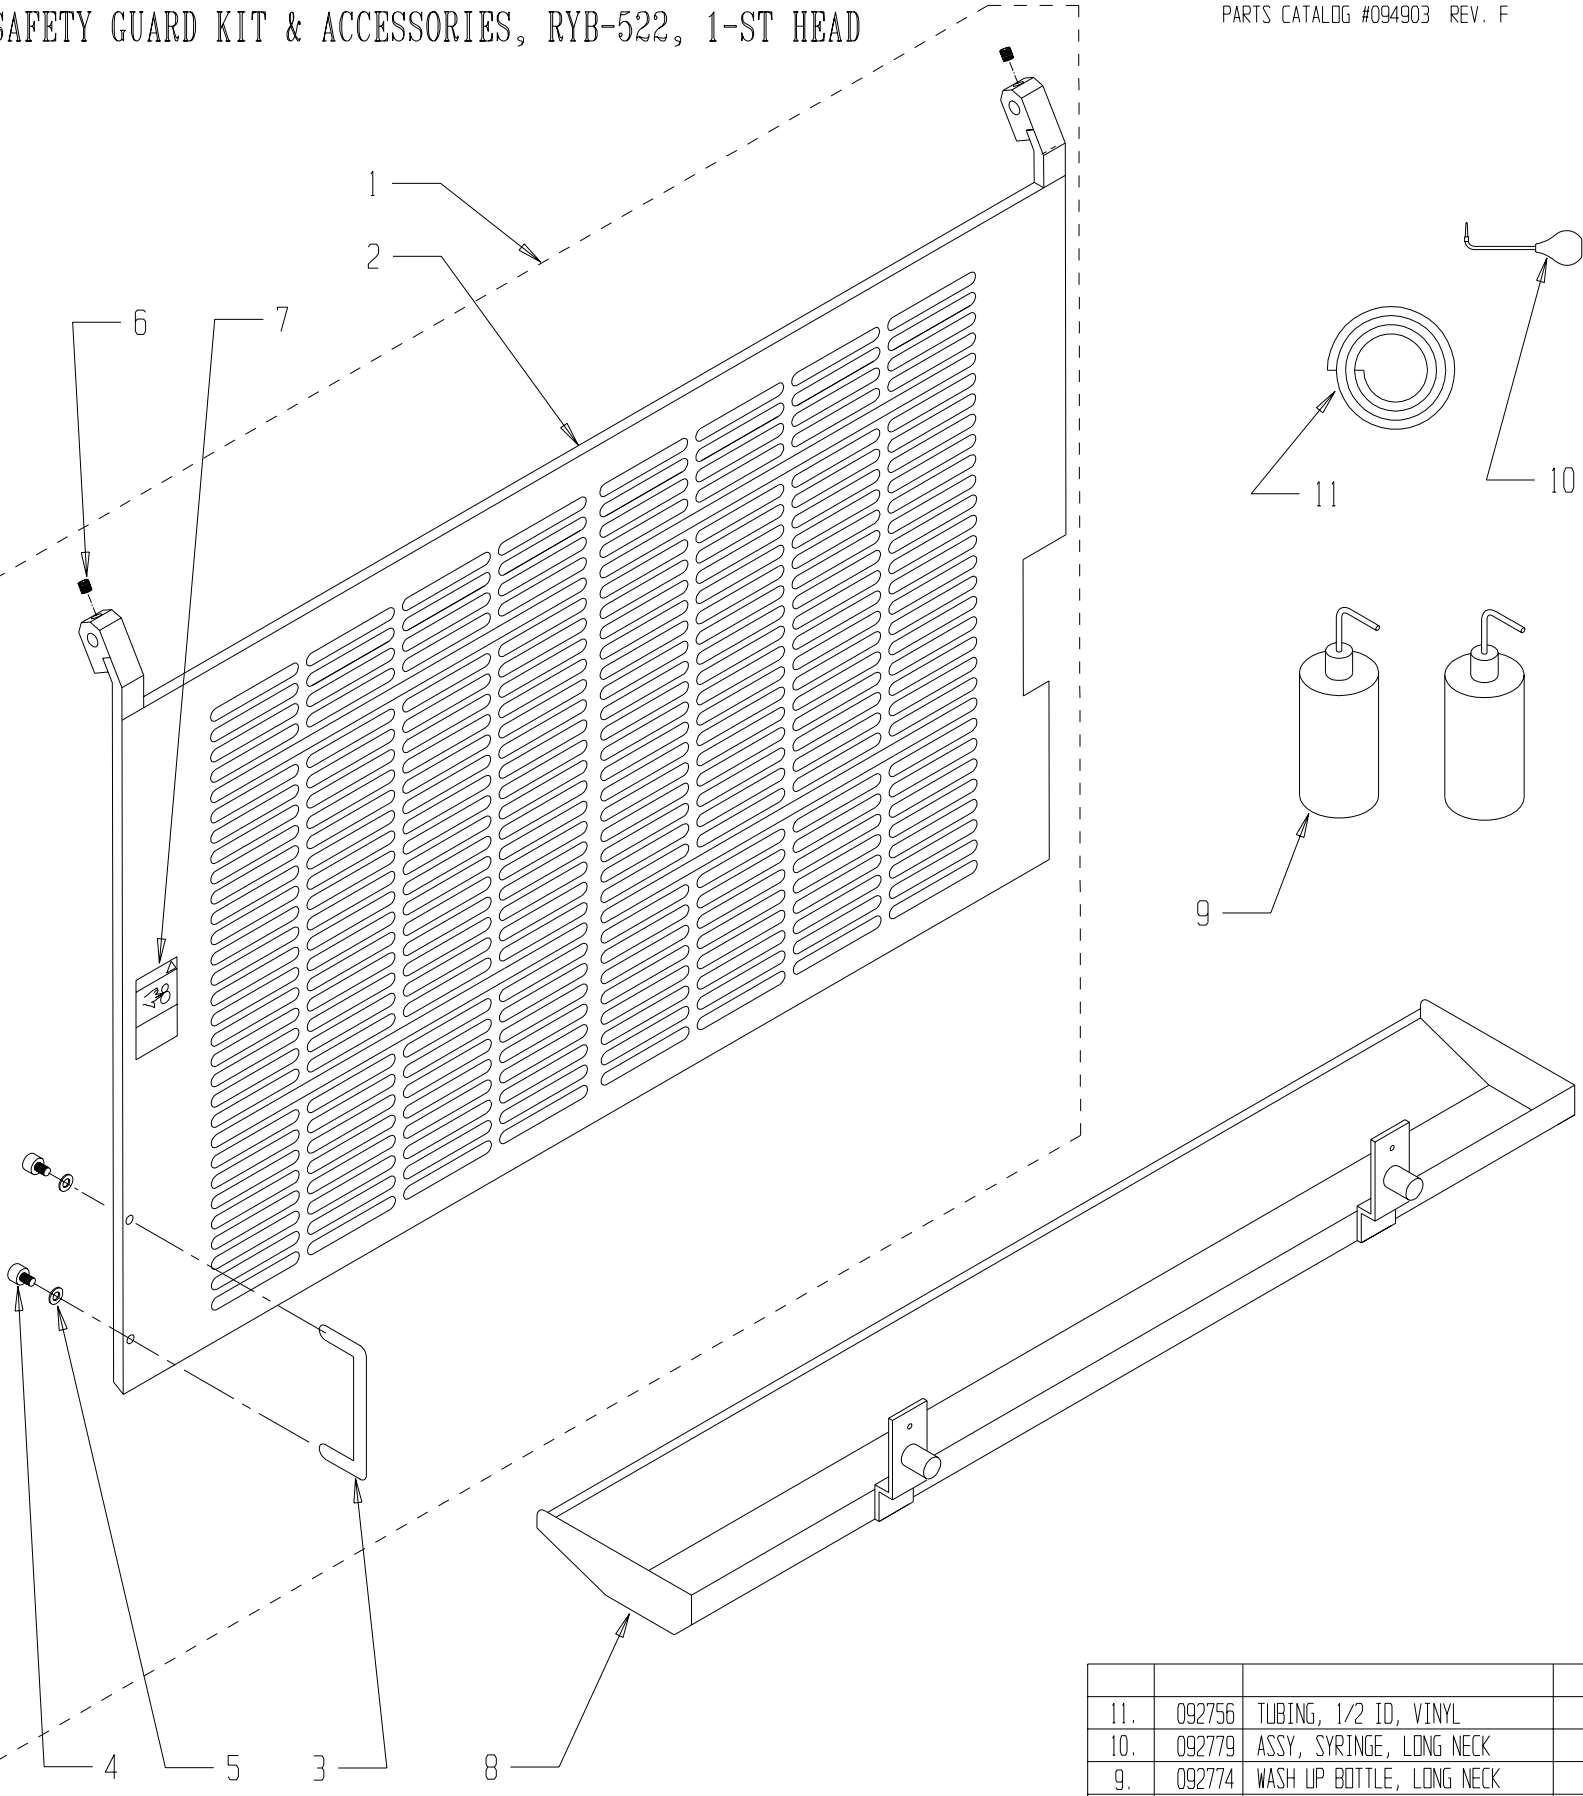

PRINTERS PARTS
800-543-1117 201-935-9595
fax 800-392-4072 201-935-5333
www.ppsnj.com

11.	092756	TUBING, 1/2 ID, VINYL	1
10.	092779	ASSY, SYRINGE, LONG NECK	1
9.	092774	WASH UP BOTTLE, LONG NECK	2
8.	094907	PAN, DRIP, RYB-522	1
7.	098134	LABEL, SAFETY GUARD	*
6.	091700	SCREW, SET M6x6 HEX SDC	*
5.	091978	WASHER, # 10 FLAT	*
4.	091845	SCREW, #10-32 x .38 CAP HEX SDC	*
3.	092077	PULL HANDLE	*
2.	094908	GUARD, SAFETY, 1-ST HD, RYB-522	*
1.	094913	KIT, SAFETY GUARD, 1-ST HD	1
ITEM	PART NO.	DESCRIPTION	QTY.