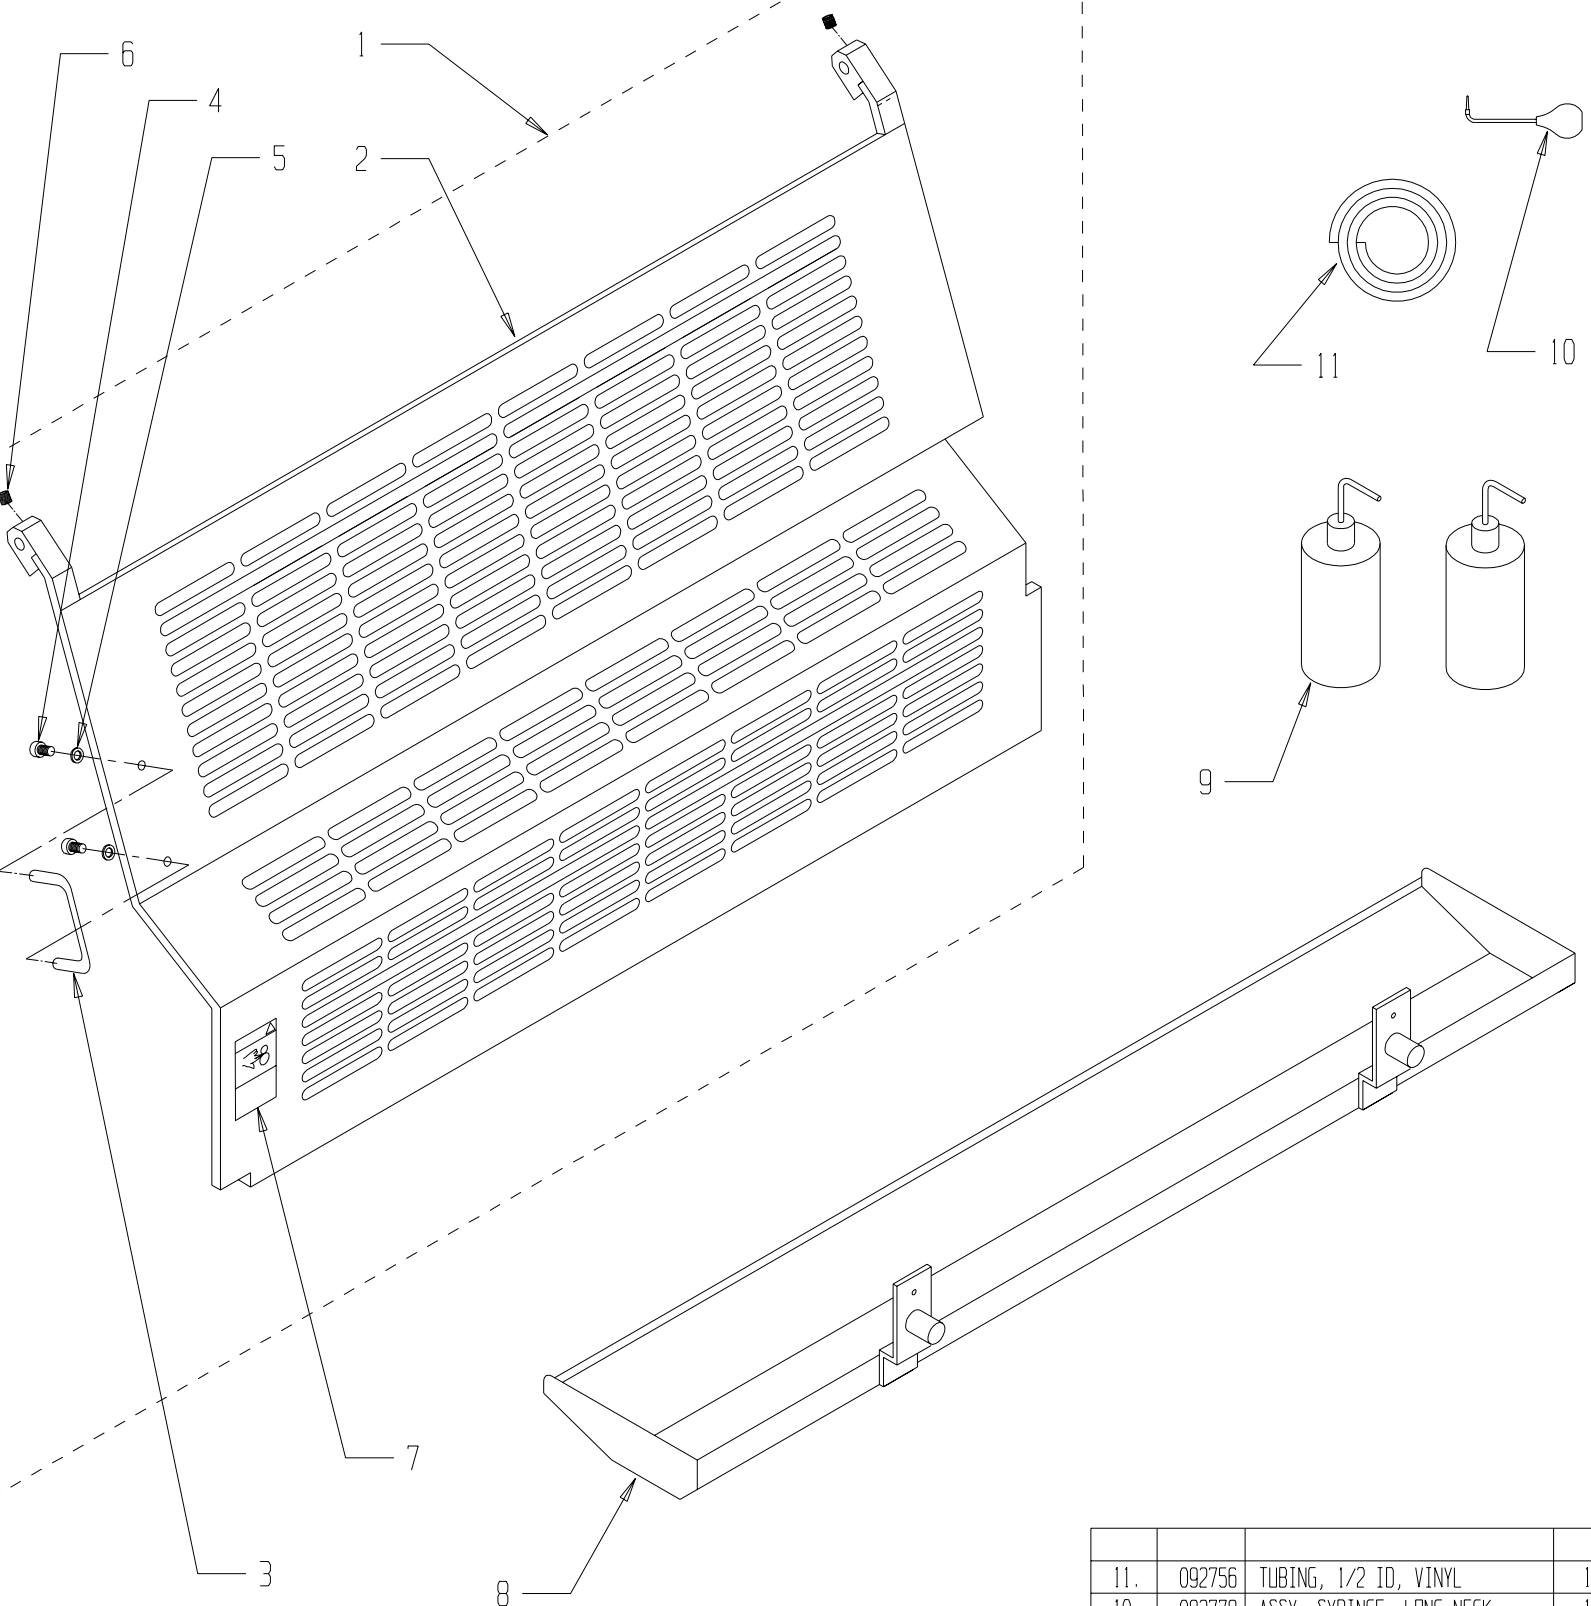

PRINTERS PARTS
800-543-1117 201-935-9595
fax 800-392-4072 201-935-5333
www.ppsnj.com

11.	092756	TUBING, 1/2 ID, VINYL	1
10.	092779	ASSY, SYRINGE, LONG NECK	1
9.	092774	WASH UP BOTTLE, LONG NECK	2
8.	094907	PAN, DRIP, RYB-522	1
7.	098134	LABEL, SAFETY GUARD	*
6.	091700	SCREW, SET M6x6 HEX SDC	*
5.	091978	WASHER, # 10 FLAT	*
4.	091845	SCREW, #10-32 x .38 CAP HEX SDC	*
3.	092077	PULL HANDLE	*
2.	094909	GUARD, SAFETY, 2-ND HD,RYB-522	*
1.	094914	KIT, SAFETY GUARD, 2-ND HD	1
ITEM	PART NO	DESCRIPTION	QTY.