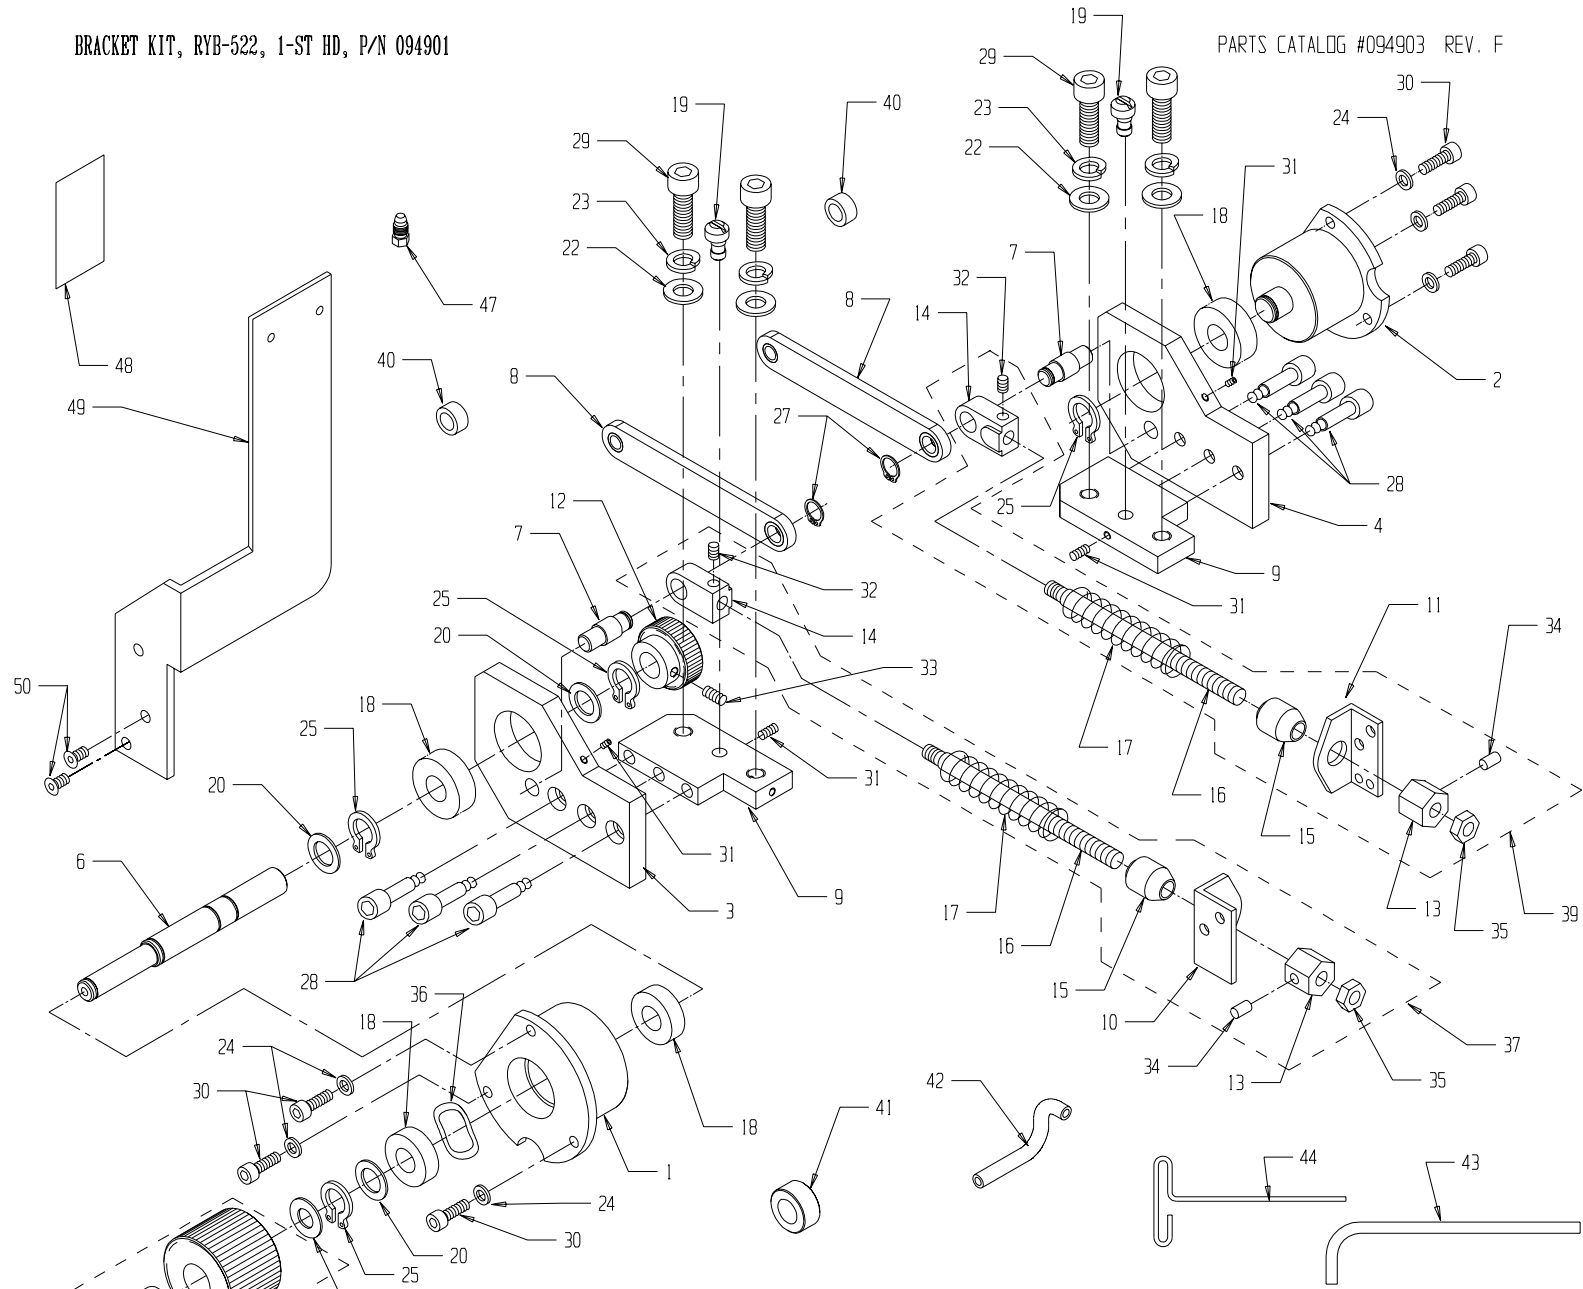

* ITEMS MARKED ARE PART OF AN OUTLINED SUBASSEMBLY

39	091700	M6 X 6mm SET SCREW	1
38	091687	M5 X 8mm SET SCREW	*
37	094927	TAB, RYB-522	*
36	092242	COMPRESSION SPRING	*
35	092304	GUIDE PIN	*
34	092586	BEARING, ϕ 12 X ϕ 32 X 10	*
33	092174	METRIC ALIGNMENT BLOCK	2
32	091760	M4 X 10mm CAP SCREW	*
31	092601	SAFETY STICKER	2
ITEM	PART NO.	DESCRIPTION	QTY.

37.	094929	ASSY, STRIPE ROD, LH, 2ND HD	1
36.	091783	WAVE WASHER, 35mm	1
35.	091547	NUT, HEX JAM, 3/8 - 24, SPECIAL	*
34.	091546	SET SCREW, NYLON, M4 X 6mm	*
33.	091700	M6 X 6mm SET SCREW	1
32.	091598	M5 X 6mm SET SCR, DOG PT	2*
31.	091889	M5 X 10mm SET SCREW	2
30.	091761	M6 X 18mm CAP SCREW	6
29.	091629	SCREW, M10 X 30mm SDC HD CAP	4
28.	091711	M6 x 16mm SHOULDER SCREW	6
27.	091665	10mm RETAINING RING	2
26.	091662	12mm RETAINING RING	1
25.	091993	RETAINING RING, 15mm EXTERNAL	4
24.	091637	WASHER, BELLEVILLE, .264 x .374	6
23.	091741	M10 SPLIT LOCK WASHER	4
22.	091976	M10 FLAT WASHER	4
21.	091966	SPACER WASHER, 12mm	2
20.	092019	SPACER, .906 x .603 x .02	3
19.	091511	ADJUSTMENT ECCENTRIC	2
18.	092083	BEARING, Ø35 x Ø15 x 11mm(6202)	4
17.	094917	SPRING, COMPR. 4.00x.720x.112	*
16.	094884	ROD, SPRING, 5.62 LG	*
ITEM	PART NO.	DESCRIPTION	QTY.

52	091978	WASHER, FLAT M5	2
51	091597	SCREW, CAP HEX SDC M5x50	2
50	091599	NUT, HEX, LOCK M5	2
49	094915	BRACKET, RECIRCUL. MTG	1
48	094408	RECT. STICKER	1
47.	092093	PLUG, BIJUR	6
46.	090850	KIII SEAL SET	1
45.	092061	LOCTITE, 5ML	1
44.	090756	T-ALLEN KEY, 2.5mm	1
43.	090758	BALL END ALLEN KEY, 8mm	1
42.	091528	PLASTIC HOSE, Ø1/2"	1
41.	094886	SPACER, Ø.562 x Ø 1.00 x .472	1
40.	094870	SPACER, Ø.398 x Ø.625 x .315	2
39.	094931	ASSY, STRIPE ROD, RH, 2ND HD	1
38.	092056	12mm CLUTCH BEARING	*
ITEM	PART NO.	DESCRIPTION	QTY.