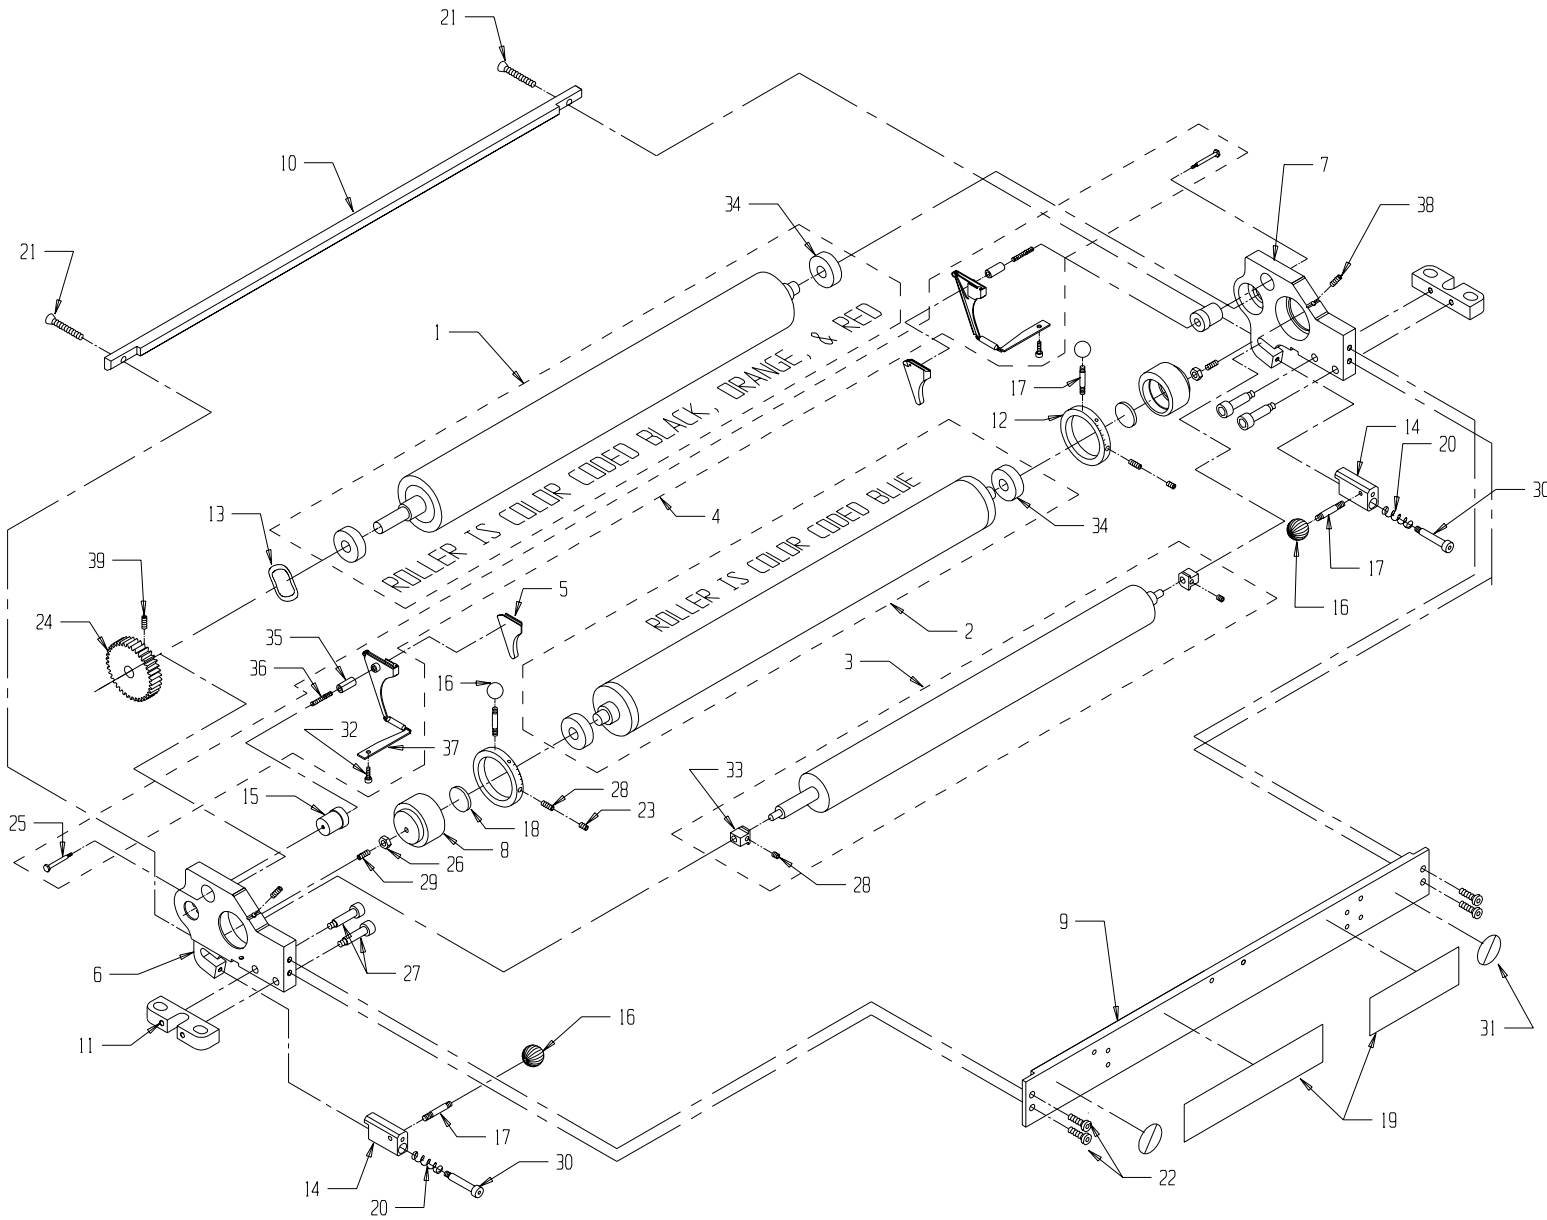

* ITEMS MARKED ARE PART OF AN OUTLINED SUBASSEMBLY

39	091700	M6 X 6mm SET SCREW	1
38	091687	M5 X 8mm SET SCREW	*
37	094927	TAB, RYB-522	*
36	092242	COMPRESSION SPRING	*
35	092304	GUIDE PIN	*
34	092586	BEARING, ϕ 12 X ϕ 32 X 10	*
33	092174	METRIC ALIGNMENT BLOCK	2
32	091760	M4 X 10mm CAP SCREW	*
31	092601	SAFETY STICKER	2
ITEM	PART NO.	DESCRIPTION	QTY.