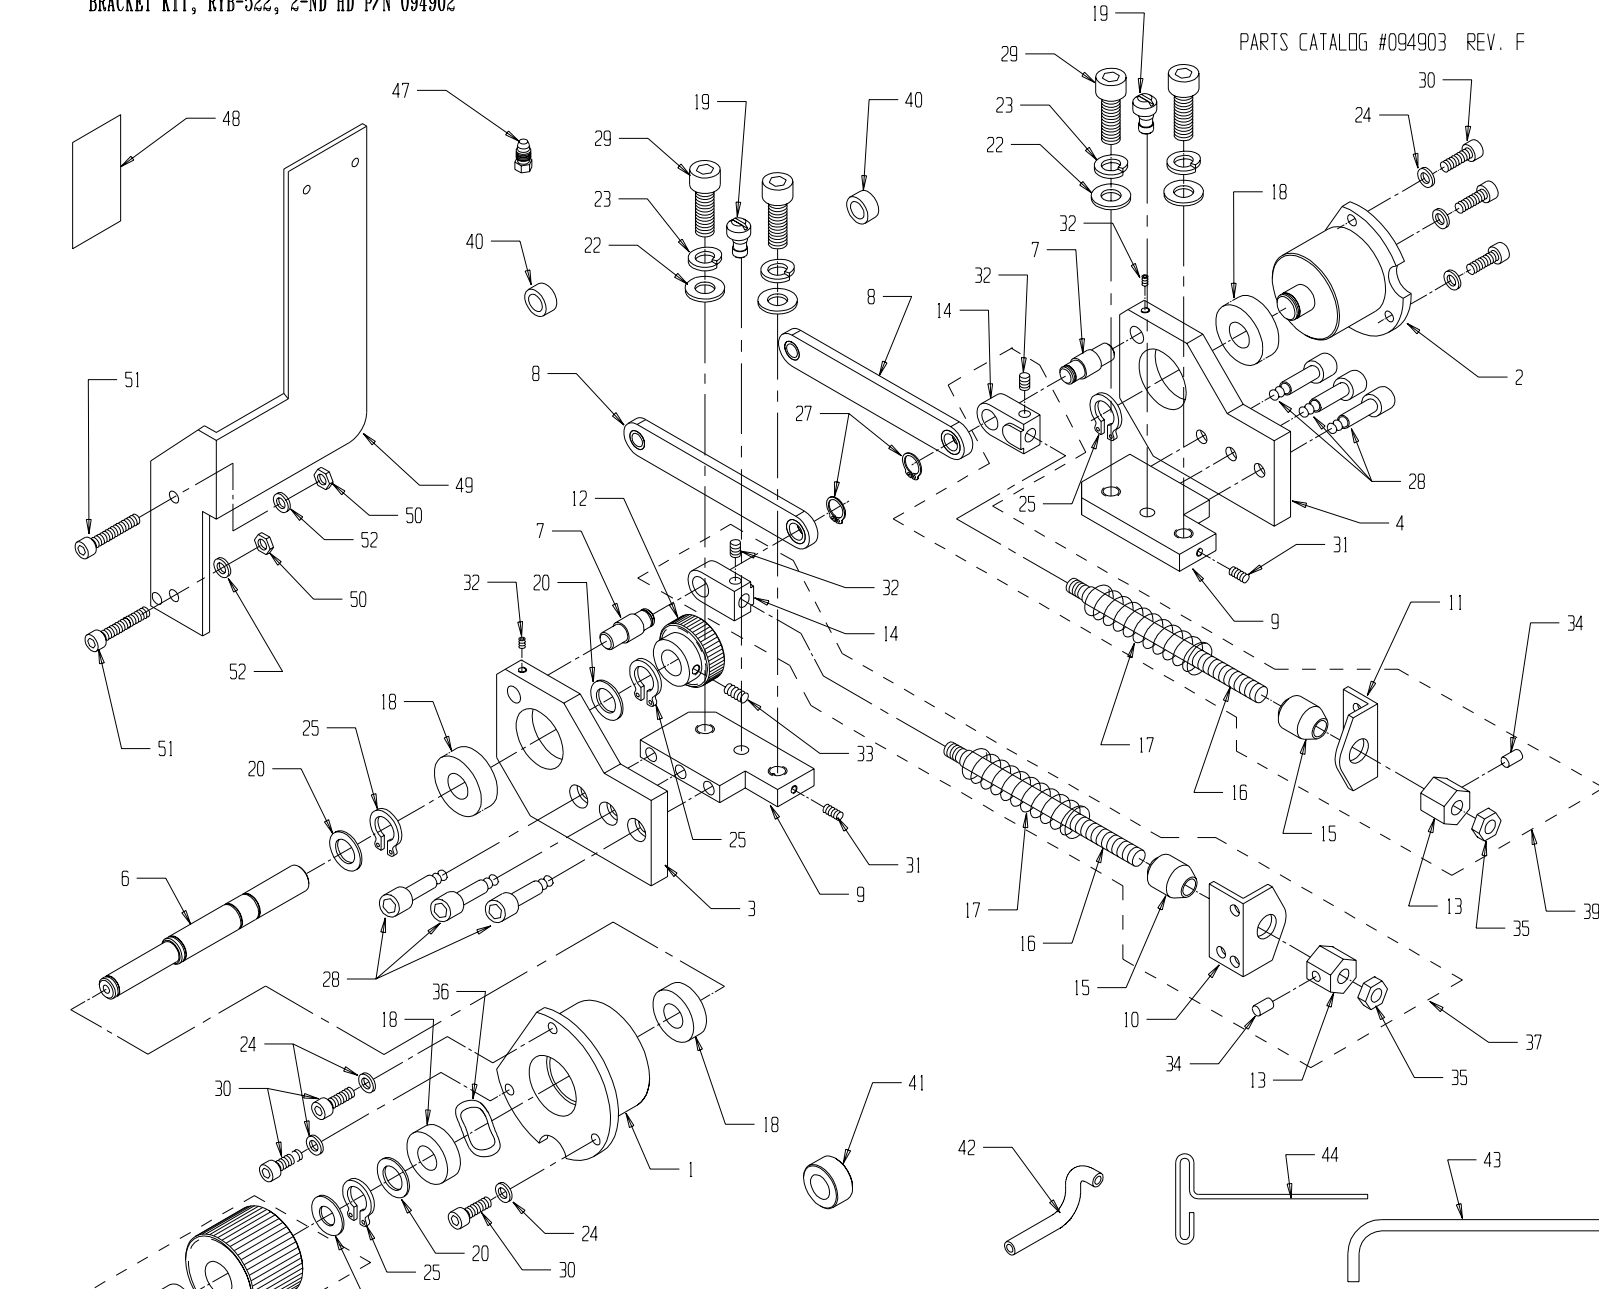

37.	094929	ASSY, STRIPE ROD, LH, 2ND HD	1
36.	091783	WAVE WASHER, 35mm	1
35.	091547	NUT, HEX JAM, 3/8 - 24, SPECIAL	*
34.	091546	SET SCREW, NYLON, M4 X 6mm	*
33.	091700	M6 X 6mm SET SCREW	1
32.	091598	M5 X 6mm SET SCR, DOG PT	2*
31.	091889	M5 X 10mm SET SCREW	2
30.	091761	M6 X 18mm CAP SCREW	6
29.	091629	SCREW, M10 X 30mm SDC HD CAP	4
28.	091711	M6 x 16mm SHOULDER SCREW	6
27.	091665	10mm RETAINING RING	2
26.	091662	12mm RETAINING RING	1
25.	091993	RETAINING RING, 15mm EXTERNAL	4
24.	091637	WASHER, BELLEVILLE, .264 x .374	6
23.	091741	M10 SPLIT LOCK WASHER	4
22.	091976	M10 FLAT WASHER	4
21.	091966	SPACER WASHER, 12mm	2
20.	092019	SPACER, .906 x .603 x .02	3
19.	091511	ADJUSTMENT ECCENTRIC	2
18.	092083	BEARING, Ø35 x Ø15 x 11mm(6202)	4
17.	094917	SPRING, COMPR. 4.00x.720x.112	*
16.	094884	ROD, SPRING, 5.62 LG	*
ITEM	PART NO.	DESCRIPTION	QTY.

* ITEMS MARKED ARE PART OF AN OUTLINED SUBASSEMBLY

15.	098036	COLLAR, SPRING	*
14.	094868	UNION, PIVOT	*
13.	094867	NUT, ADJUSTMENT	*
12.	094865	GEAR, DRIVE	1
11.	094862	BRACKET, STRIPE ROD, RH	*
10.	094861	BRACKET, STRIPE ROD, LH	*
9.	094859	BLOCK, MOUNTING	2
8.	094888	LINK, ON/OFF, RYB-522, 2ND HD	2
7.	094857	SHAFT, SUPPORT	2
6.	094856	SHAFT, DRIVE, RYB-52	1
5.	094860	ASSY, GEAR & CLUTCH	1
4.	094854	BRACKET, MOUNTING, RH, RYB-52	1
3.	094853	BRACKET, MOUNTING, LH, RYB-52	1
2.	094852	BUSHING, PIVOT, RYB-52	1
1.	094851	HOUSING, BEARING, RYB-52	1
ITEM	PART NO.	DESCRIPTION	QTY.

52	091978	WASHER, FLAT M5	2
51	091597	SCREW, CAP HEX SDC M5x50	2
50	091599	NUT, HEX, LOCK M5	2
49	094915	BRACKET, RECIRCUL. MTG	1
48	094408	RECT. STICKER	1
47.	092093	PLUG, BIJUR	6
46.	090850	KIII SEAL SET	1
45.	092061	LOCTITE, 5ML	1
44.	090756	T-ALLEN KEY, 2.5mm	1
43.	090758	BALL END ALLEN KEY, 8mm	1
42.	091528	PLASTIC HOSE, Ø1/2"	1
41.	094886	SPACER, Ø.562 x Ø 1.00 x .472	1
40.	094870	SPACER, Ø.398 x Ø.625 x .315	2
39.	094931	ASSY, STRIPE ROD, RH, 2ND HD	1
38.	092056	12mm CLUTCH BEARING	*
ITEM	PART NO.	DESCRIPTION	QTY.