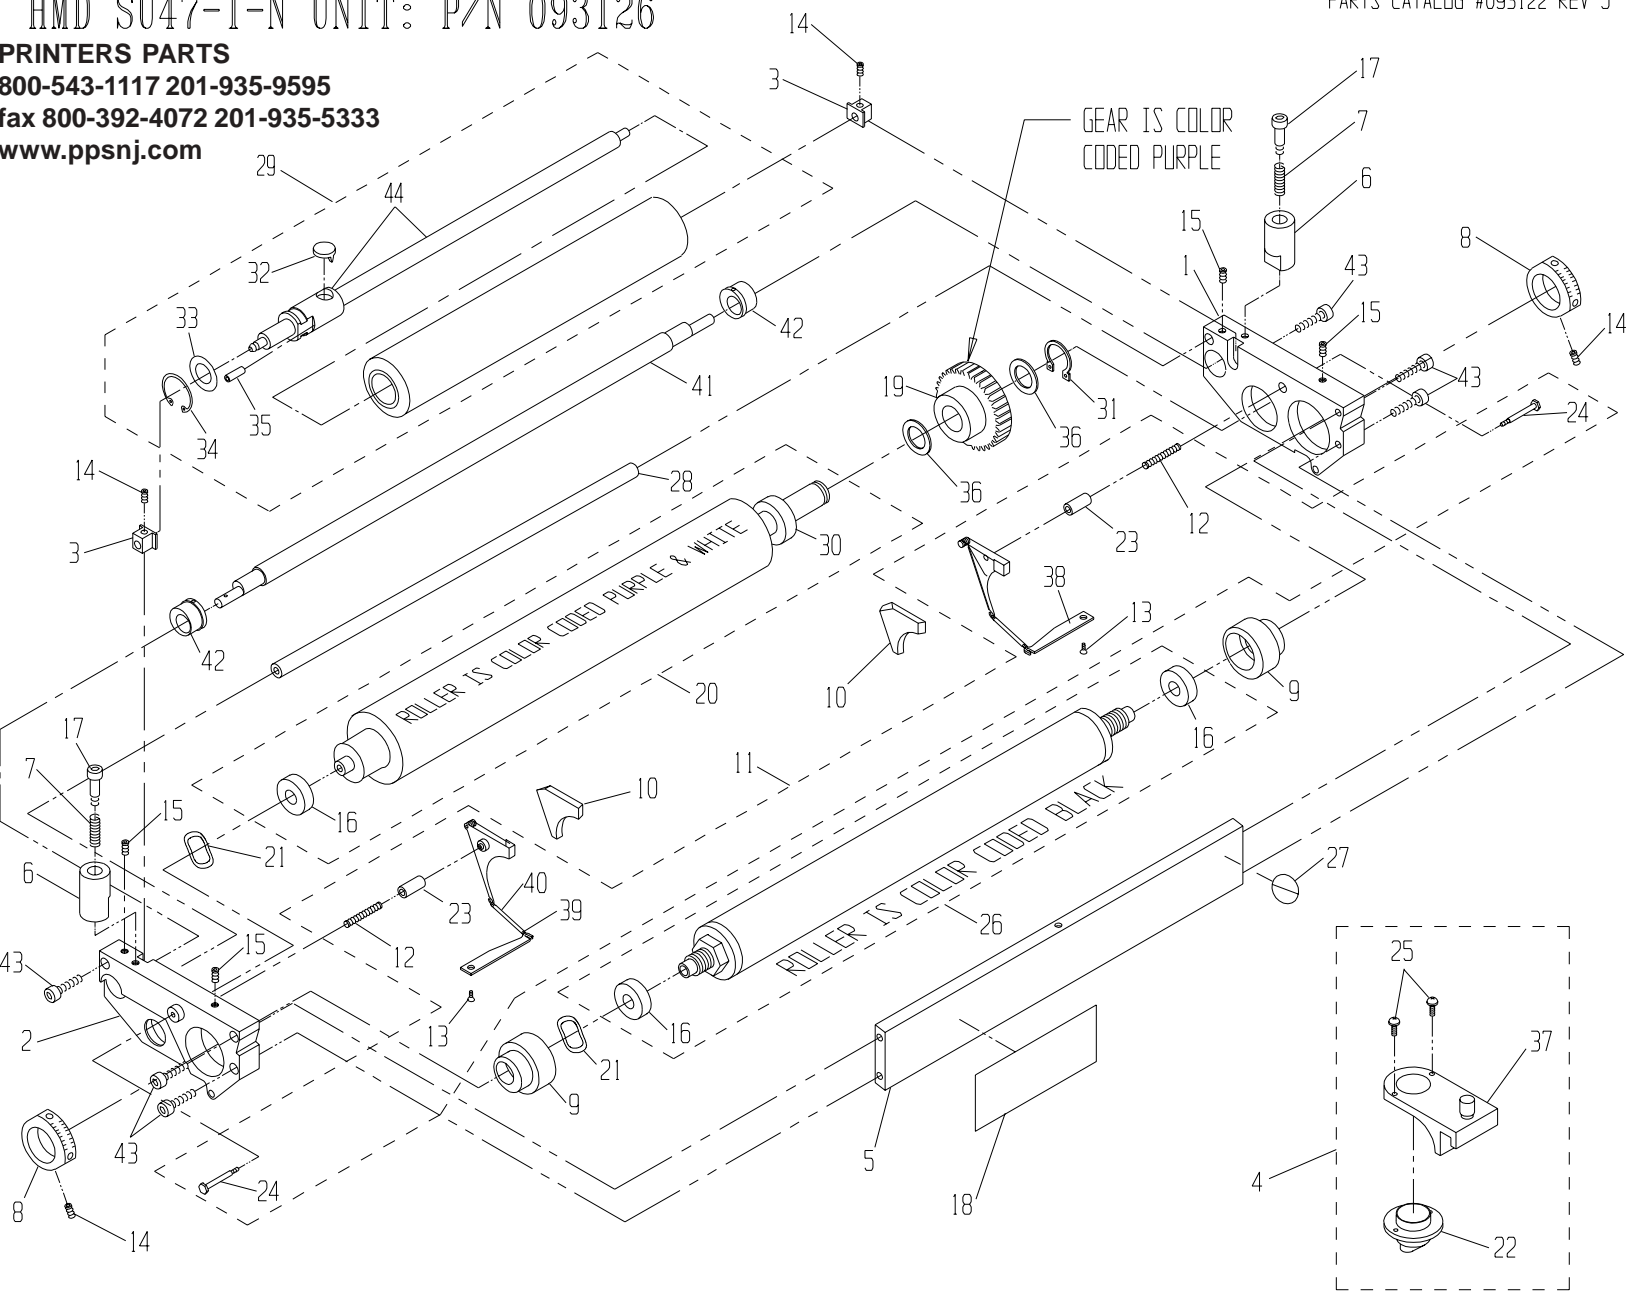

HMD SU47-1-N UNIT: P/N 093126

PARTS CATALOG #093122 REV J

PRINTERS PARTS

800-543-1117 201-935-9595

fax 800-392-4072 201-935-5333

www.ppsnj.com

* PART IS INCLUDED IN OUTLINED SUBASSEMBLY.

44	091252	SHAFT ASSY L.S.	*
43	091891	M5 x 16mm SDC. HD. SCREW	6
42	093103	ECCENTRIC	2
41	093106	SHAFT, ECCENTRIC	1
40	092259	SPRING COVER	*
39	092236	TAB SPRING	*
38	090971	TAB, SHORT	*
37	094997	BRACKET, NOZZLE	*
36	091966	WASHER, FLAT	2
35	091949	SPRING PIN	*
34	091997	OSC. RETAINING CLIP	*
33	091965	OSC. RETAINING WASHER	*
32	091111	OSC. DRIVE SHAFT FOLLOWER	*
31	091662	RETAINING RING	1
30	092586	BEARING	*
ITEM#	PART #	DESCRIPTION	QTY

29	091309	18-3/8 OSC. ROLL. PARTS ASSY	1
28	093108	TIE ROD	1
27	092601	SAFETY STICKER	1
26	093129	18-3/8" METERING ROLLER W/B	1
25	091907	#6-32 X 3/8 PHILLIPS HD SCW	*
24	092296	SHOULDER SCREW	*
23	092304	GUIDE PIN	*
22	092604	NOZZLE	*
21	092491	WAVE WASHER	2
20	093121	18-3/8" FORM ROLLER W/B	1
19	090969	GEAR CLUTCH ASSY	1
18	090984	I.D. STICKER (HAMADA)	1
17	091708	SHOULDER SCREW, 6mm	2
16	092401	BEARING	*
15	091904	M5 x 16mm SET SCREW	4
ITEM#	PART #	DESCRIPTION	QTY

14	091888	M5 X 5mm SET SCREW	4
13	091901	M3 x 6mm SDC HD SCREW	*
12	092238	COMPRESSION SPRING	*
11	090970	BACKING PLATE KIT (HAMADA)	1
10	092370	SEAL SET (L & R)	1
9	092291	ECCENTRIC	2
8	092612	METERING GAUGE	2
7	092007	SPRING, COMPRESSION	2
6	094991	OSCILLATOR POST	2
5	093109	TIE PLATE	1
4	098750	BRACKET NOZZLE ASSEMBLY	1
3	090985	ALIGNMENT BLOCK	2
2	093127	ASSY, END FRAME, L.H.	1
1	093128	ASSY, END FRAME, R.H.	1
ITEM#	PART #	DESCRIPTION	QTY