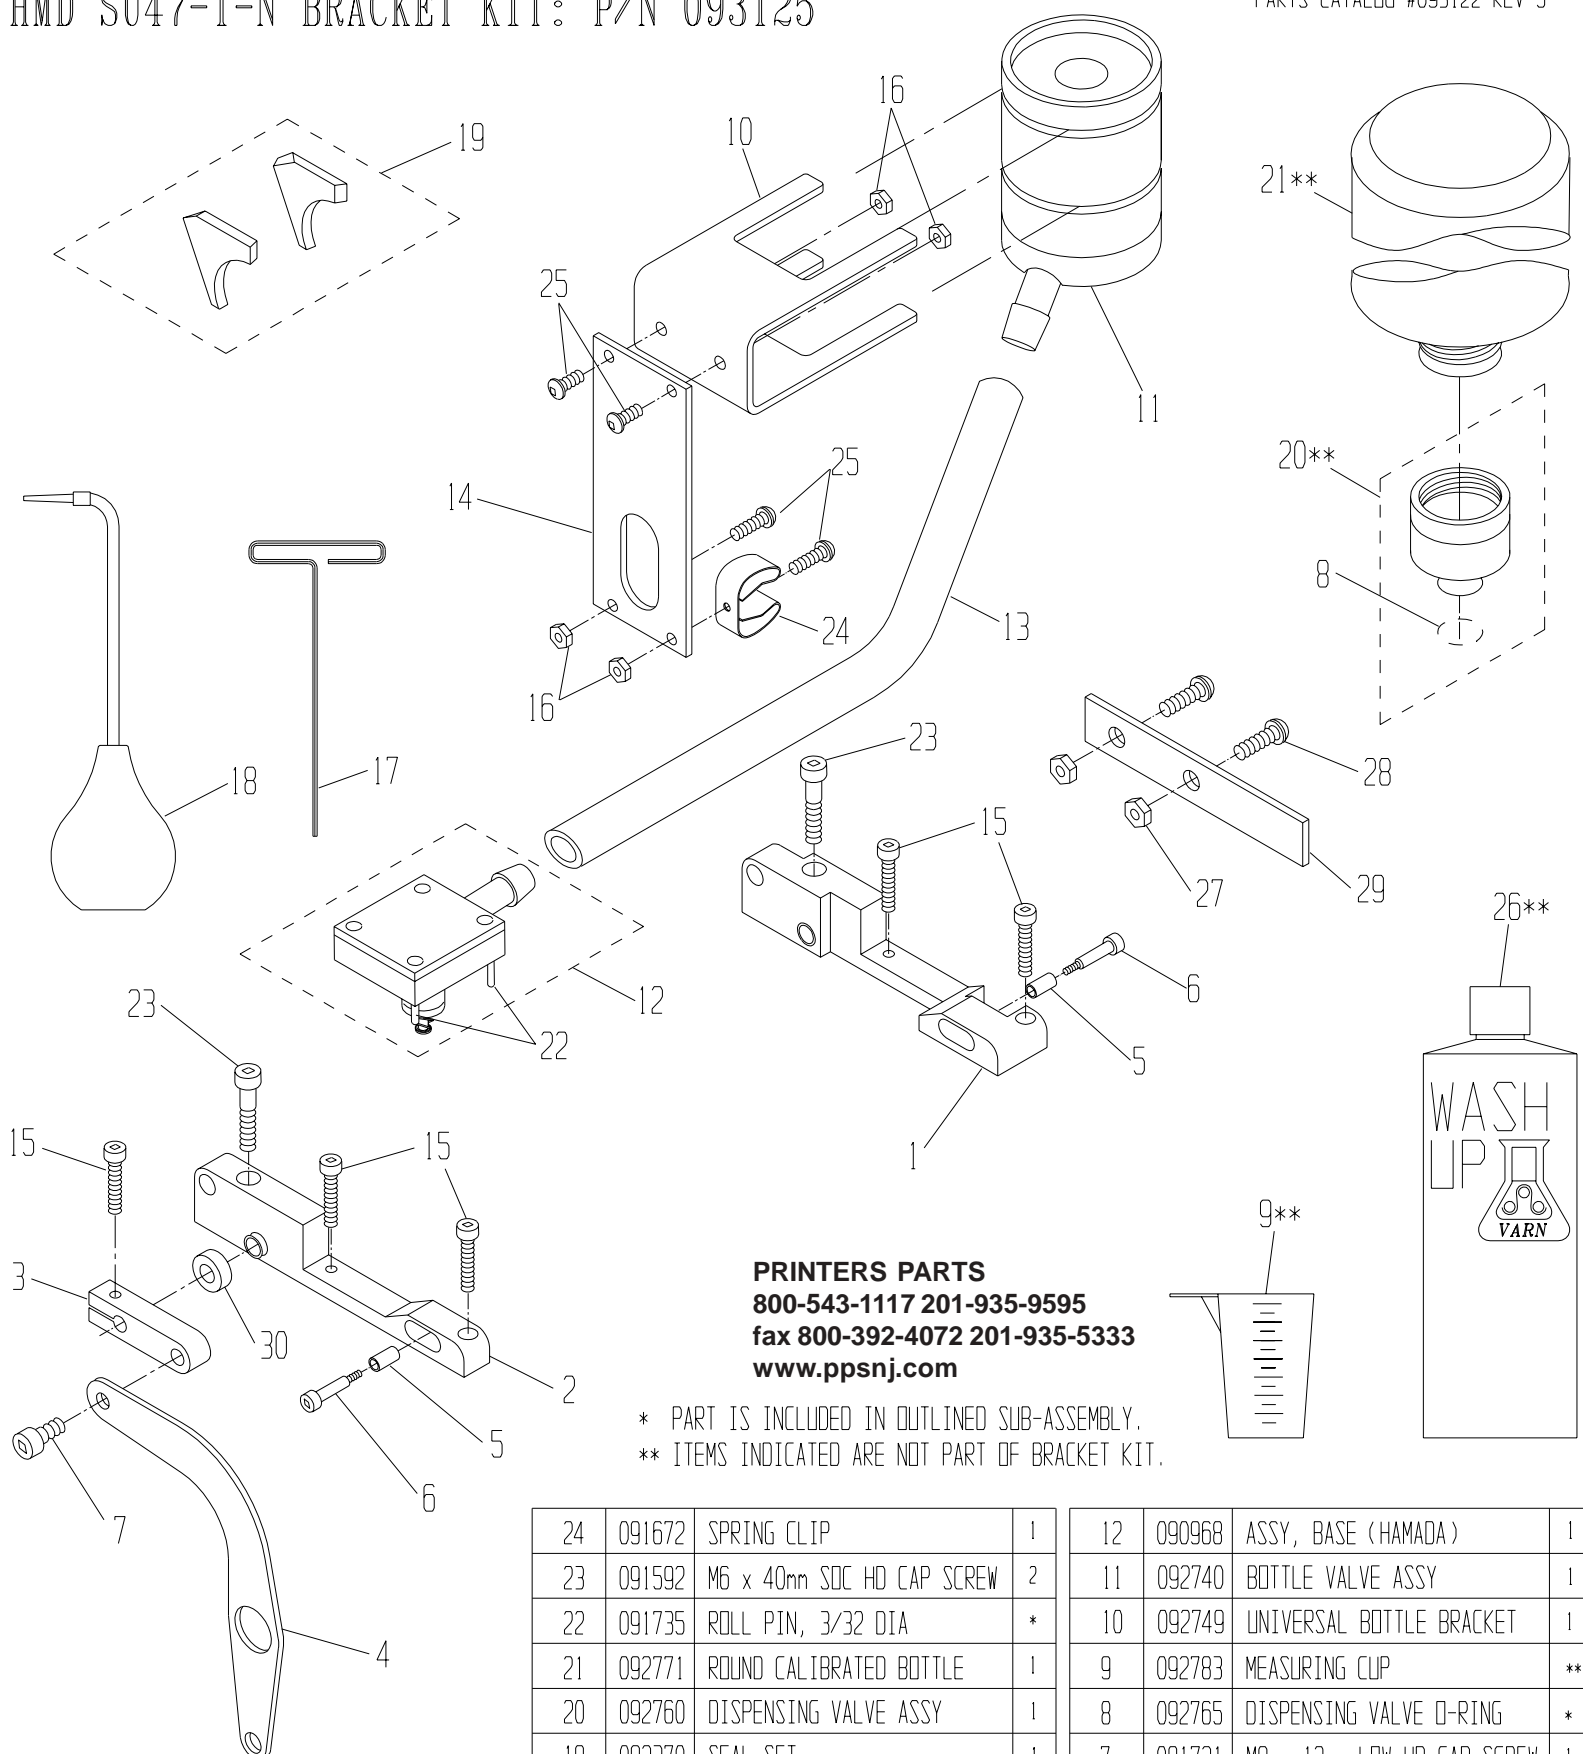

HMD SU47-1-N UNIT: P/N 093126

PARTS CATALOG #093122 REV J

PRINTERS PARTS

800-543-1117 201-935-9595

fax 800-392-4072 201-935-5333

www.ppsnj.com

* PART IS INCLUDED IN OUTLINED SUBASSEMBLY.

44	091252	SHAFT ASSY L.S.	*
43	091891	M5 x 16mm SDC. HD. SCREW	6
42	093103	ECCENTRIC	2
41	093106	SHAFT, ECCENTRIC	1
40	092259	SPRING COVER	*
39	092236	TAB SPRING	*
38	090971	TAB, SHORT	*
37	094997	BRACKET, NOZZLE	*
36	091966	WASHER, FLAT	2
35	091949	SPRING PIN	*
34	091997	OSC. RETAINING CLIP	*
33	091965	OSC. RETAINING WASHER	*
32	091111	OSC. DRIVE SHAFT FOLLOWER	*
31	091662	RETAINING RING	1
30	092586	BEARING	*
ITEM#	PART #	DESCRIPTION	QTY

29	091309	18-3/8 OSC. ROLL. PARTS ASSY	1
28	093108	TIE ROD	1
27	092601	SAFETY STICKER	1
26	093129	18-3/8" METERING ROLLER W/B	1
25	091907	#6-32 X 3/8 PHILLIPS HD SCW	*
24	092296	SHOULDER SCREW	*
23	092304	GUIDE PIN	*
22	092604	NOZZLE	*
21	092491	WAVE WASHER	2
20	093121	18-3/8" FORM ROLLER W/B	1
19	090969	GEAR CLUTCH ASSY	1
18	090984	I.D. STICKER (HAMADA)	1
17	091708	SHOULDER SCREW, 6mm	2
16	092401	BEARING	*
15	091904	M5 x 16mm SET SCREW	4
ITEM#	PART #	DESCRIPTION	QTY

14	091888	M5 X 5mm SET SCREW	4
13	091901	M3 x 6mm SDC HD SCREW	*
12	092238	COMPRESSION SPRING	*
11	090970	BACKING PLATE KIT (HAMADA)	1
10	092370	SEAL SET (L & R)	1
9	092291	ECCENTRIC	2
8	092612	METERING GAUGE	2
7	092007	SPRING, COMPRESSION	2
6	094991	OSCILLATOR POST	2
5	093109	TIE PLATE	1
4	098750	BRACKET NOZZLE ASSEMBLY	1
3	090985	ALIGNMENT BLOCK	2
2	093127	ASSY, END FRAME, L.H.	1
1	093128	ASSY, END FRAME, R.H.	1
ITEM#	PART #	DESCRIPTION	QTY

24	091672	SPRING CLIP	1
23	091592	M6 x 40mm SDC HD CAP SCREW	2
22	091735	ROLL PIN, 3/32 DIA	*
21	092771	ROUND CALIBRATED BOTTLE	1
20	092760	DISPENSING VALVE ASSY	1
19	092370	SEAL SET	1
18	092779	SYRINGE, LONG NECK	1
17	090756	T-WRENCH, 2.5mm	1
16	091752	M5 NUT	4
15	091891	M5 x 16mm SCREW	5
14	092748	UNIVERSAL BRACKET	1
13	092756	1/2" VINYL TUBING	1