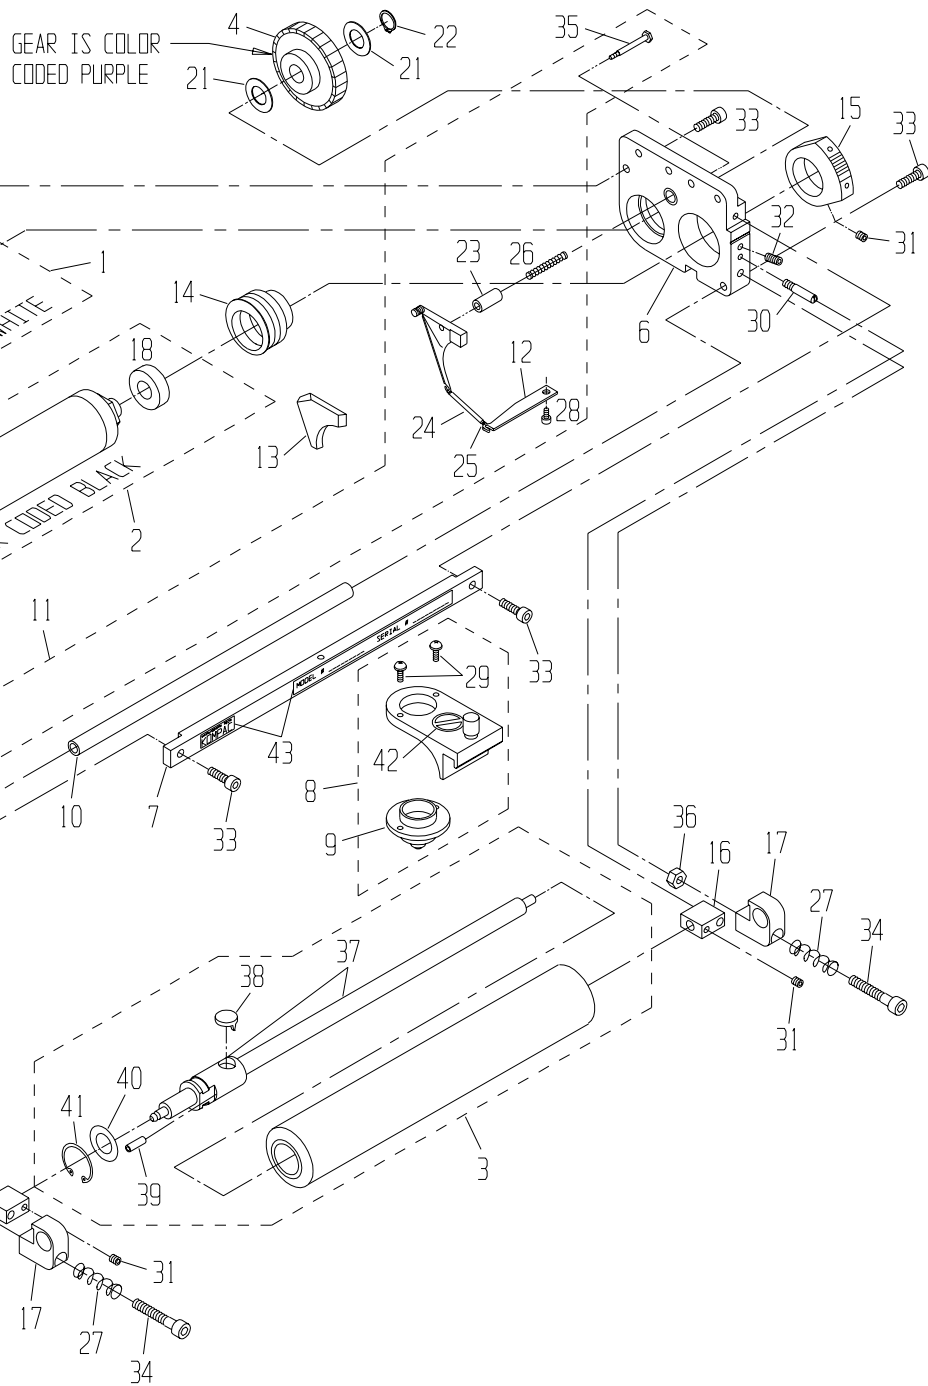

PRINTERS PARTS

800-543-1117 201-935-9595

fax 800-392-4072 201-935-5333

www.ppsnj.com

* PART IS INCLUDED WITH OUTLINED SUBASSEMBLY

ITEM	PART #	DESCRIPTION	QTY.
43.	095854	STICKER, I.D.	1
42.	092601	WARNING STICKER (INWARD NIP)	1
41.	091997	OSC. RETAINING CLIP	*
40.	091965	OSC. RETAINING WASHER	*
39.	091949	SPRING PIN (5/32x1/2")	*
38.	091111	OSC. DRIVE SHAFT FOLLOWER	*
37.	091252	OSC. SHAFT ASSY, L.S.	*
36.	091753	M6x1 HEX NUT	2
35.	092296	BACK. PLATE SHOULDER SCW, SHORT	*
34.	091762	M6x35mm SOCKET HEAD SCREW	2
33.	091891	M5x16mm SOCKET HEAD SCREW	6
32.	091897	M5x10mm SET SCREW	2
31.	091888	M5x5mm SET SCREW	4

30.	093174	OSCILLATOR POST, LONG	2
29.	091907	#6-32x3/8" PHILLIPS HEAD SCREW	*
28.	091901	M3x6mm SOCKET HEAD SCREW	*
27.	092007	SPRING, COMPRESSION	2
26.	092238	COMPRESSION SPRING	*
25.	092236	TAB SPRING (EXTENSION)	*
24.	092259	SPRING COVER	*
22.	091662	RETAINING RING (12mm)	1
21.	091966	WASHER, FLAT (.478x.878x.02")	2
20.	092491	WAVE WASHER	2
19.	092586	BEARING (12x32x10mm)	*
18.	092401	BEARING (10x26x8mm)	*
17.	094342	SPRING HOUSING	2
16.	093165	BLOCK, OSCILLATOR	2

15.	092612	METERING GAUGE	2
14.	092291	ECCENTRIC	2
13.	092370	KOMPAC SEAL SET	1
12.	090971	TAB, SHORT	*
11.	090970	BACKING PLATE KIT (HAMADA)	1
10.	093108	TIE ROD	2
9.	092604	NOZZLE	*
8.	098750	ASSY, BRACKET NOZZLE	1
7.	093164	TIE PLATE	1
6.	093182	ASSY, END FRAME, R.H.	1
5.	093181	ASSY, END FRAME, L.H.	1
4.	090969	GEAR CLUTCH ASSY	1
3.	091313	18-3/8" OSC. ROLLER PARTS ASSY	1
2.	093129	METER. ROLLER W/B (HMD 18-3/8")	1
1.	093121	FORM ROLLER W/B (HMD 18-3/8")	1

ITEM	PART #	DESCRIPTION	QTY.
------	--------	-------------	------